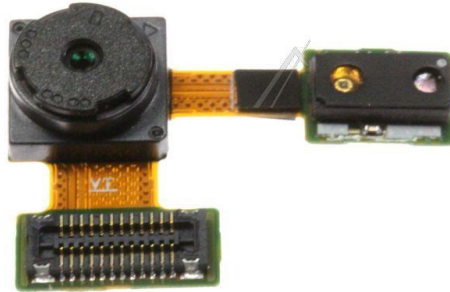

S020799

CAMERA MODULE-GT-I9100_2M CAM;CM200RF05S

19.10 €

V20824

SOUTH SC310 BLUETOOTH CAR KIT SOUTH WING SC310

42.70 €