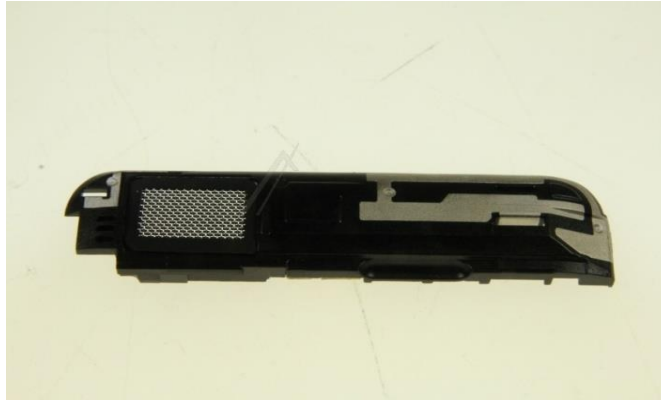

S020790

MODULE-SPK+INT(GT_I9100);GT-I9100,QS-M3

14.70 €