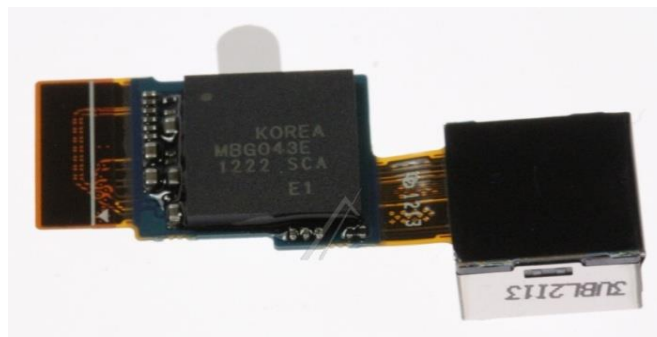

D706112

ASSY CAMERA-MODULE,8M (SHW_M250S)

56.40 €