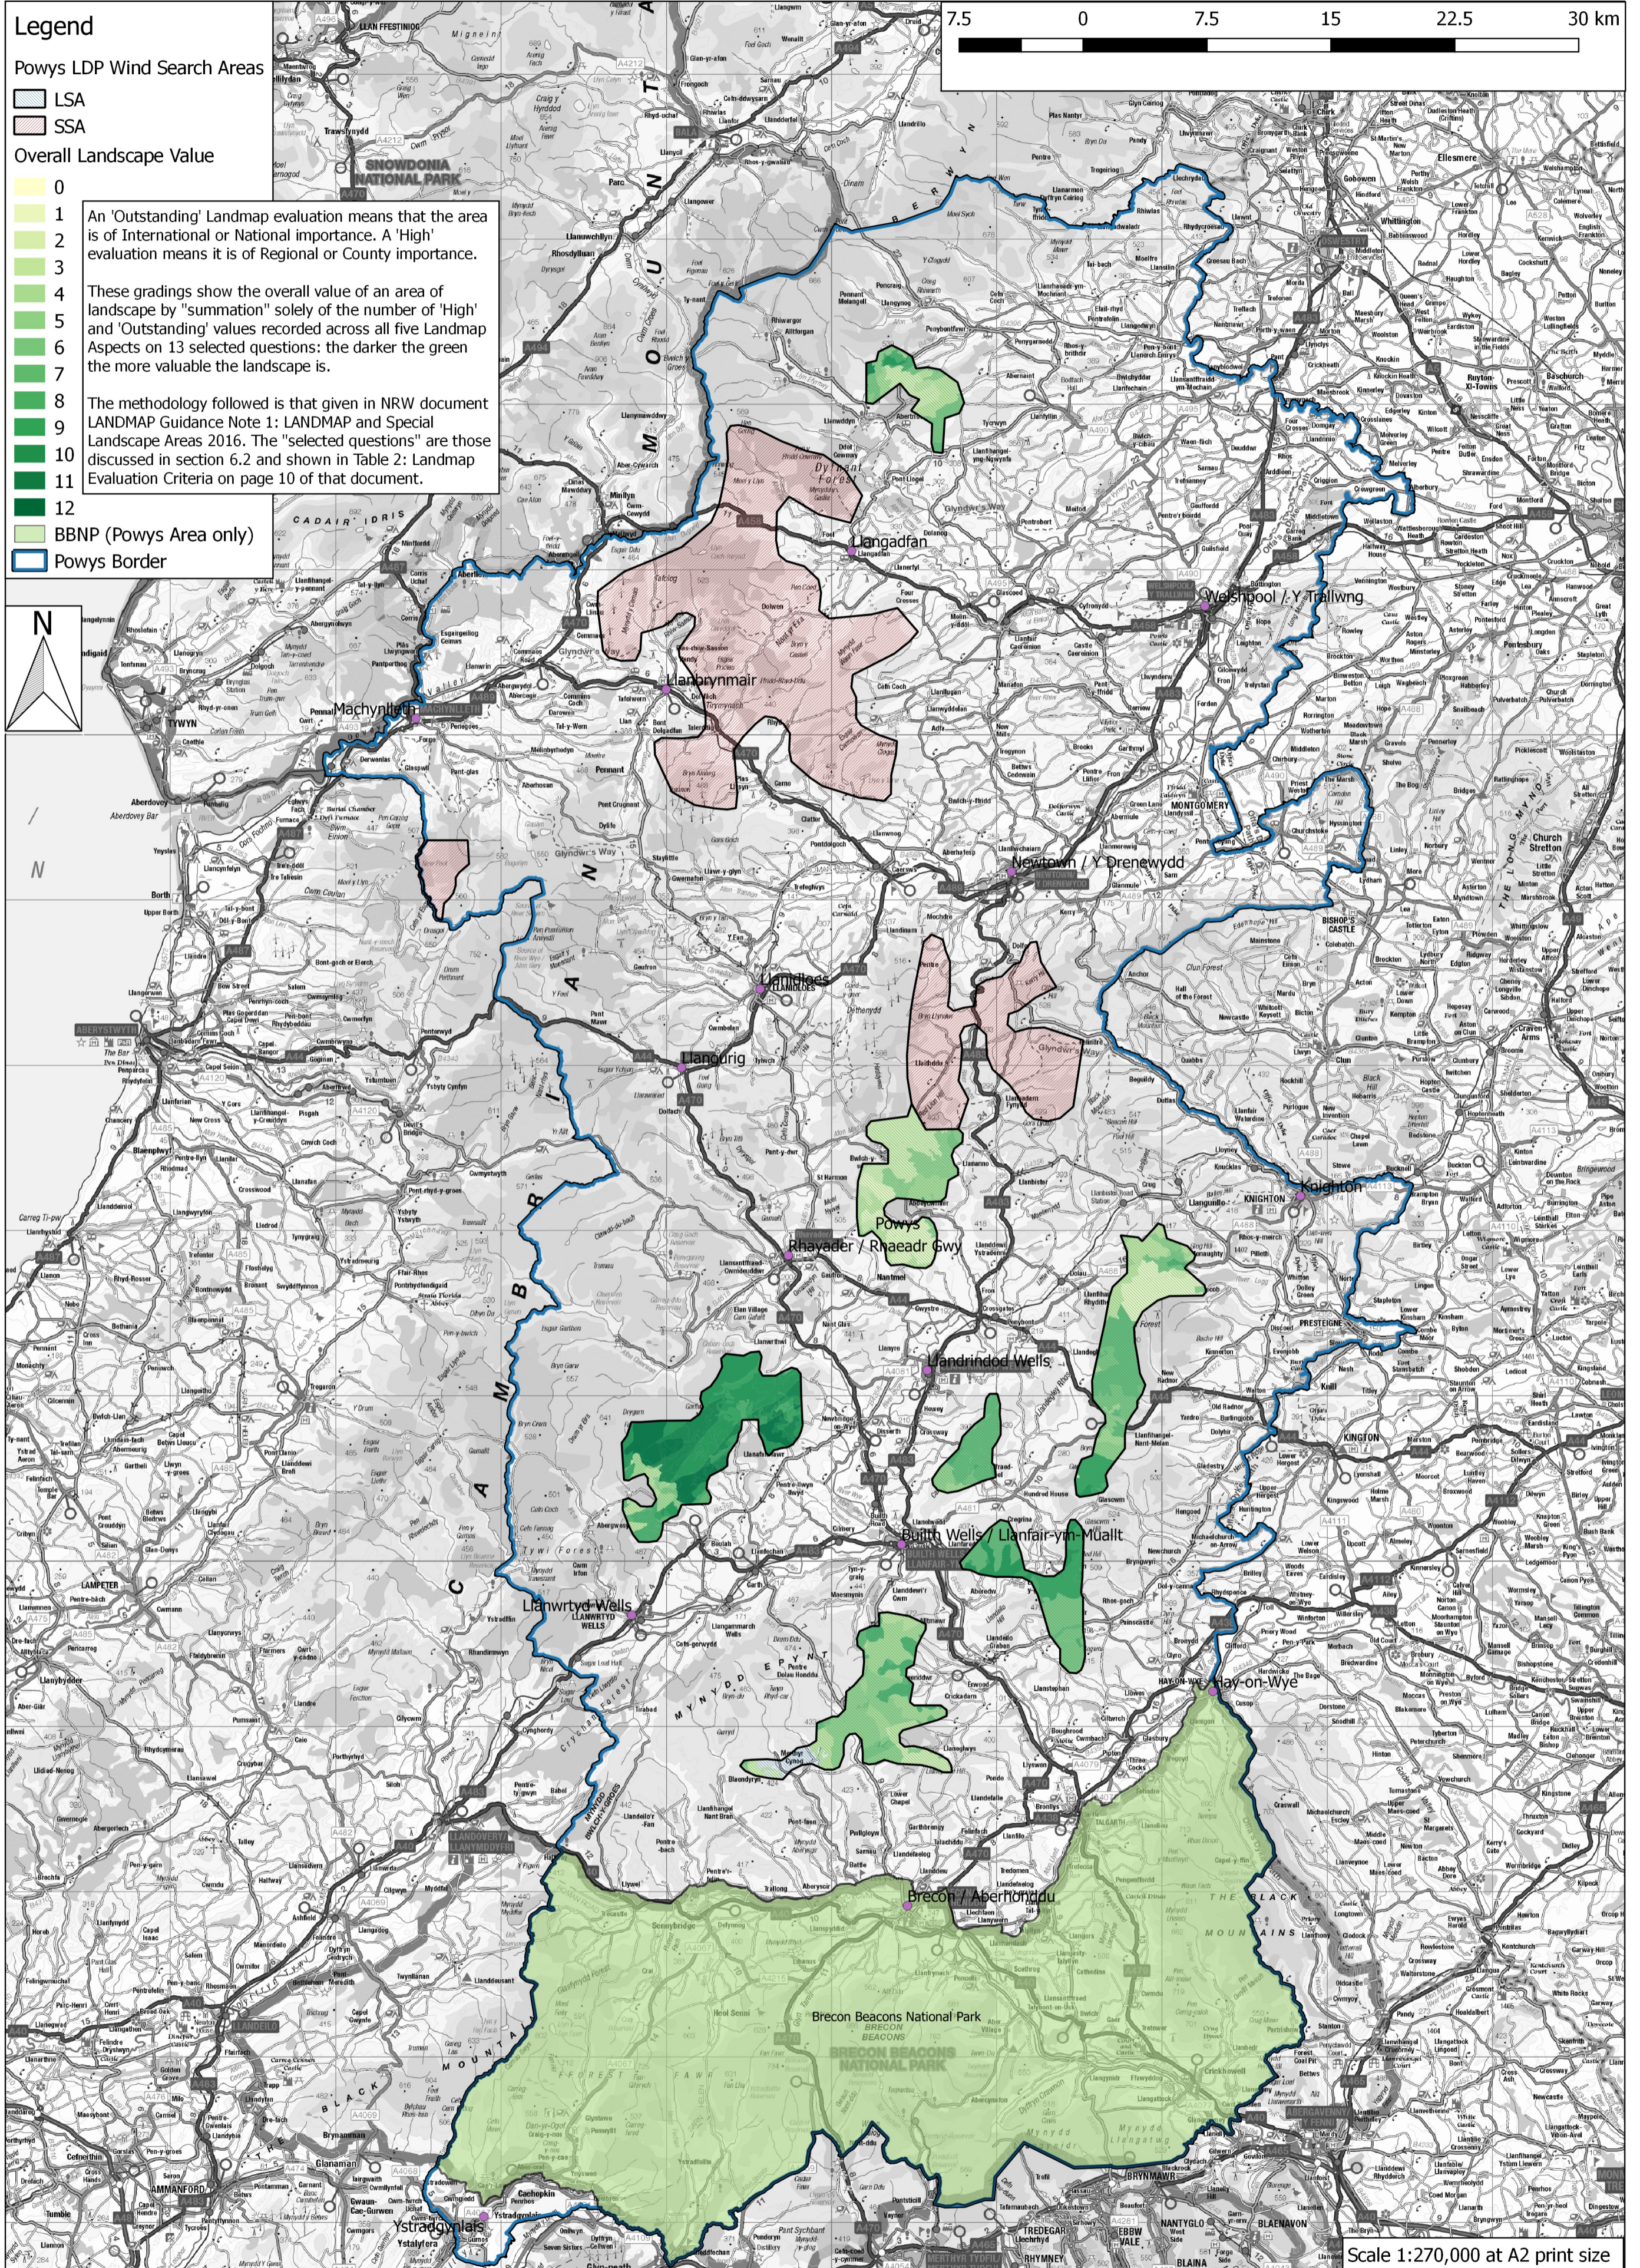

Powys: Landmap 'High' and 'Outstanding' Aspect Consolidation for Powys LDP Wind LSAs

Map produced February 2017 by CPRW Brecon & Radnor Branch: www.brecon-and-radnor-cprw.wales

Map V3.0 20170217

Source data:

Base map, Powys Borders courtesy OS Opendata

Landmap data courtesy NRW/LE Geo-Portal for Wales

Wind LSAs and SSAs digitised from Powys County Council LDP Documents