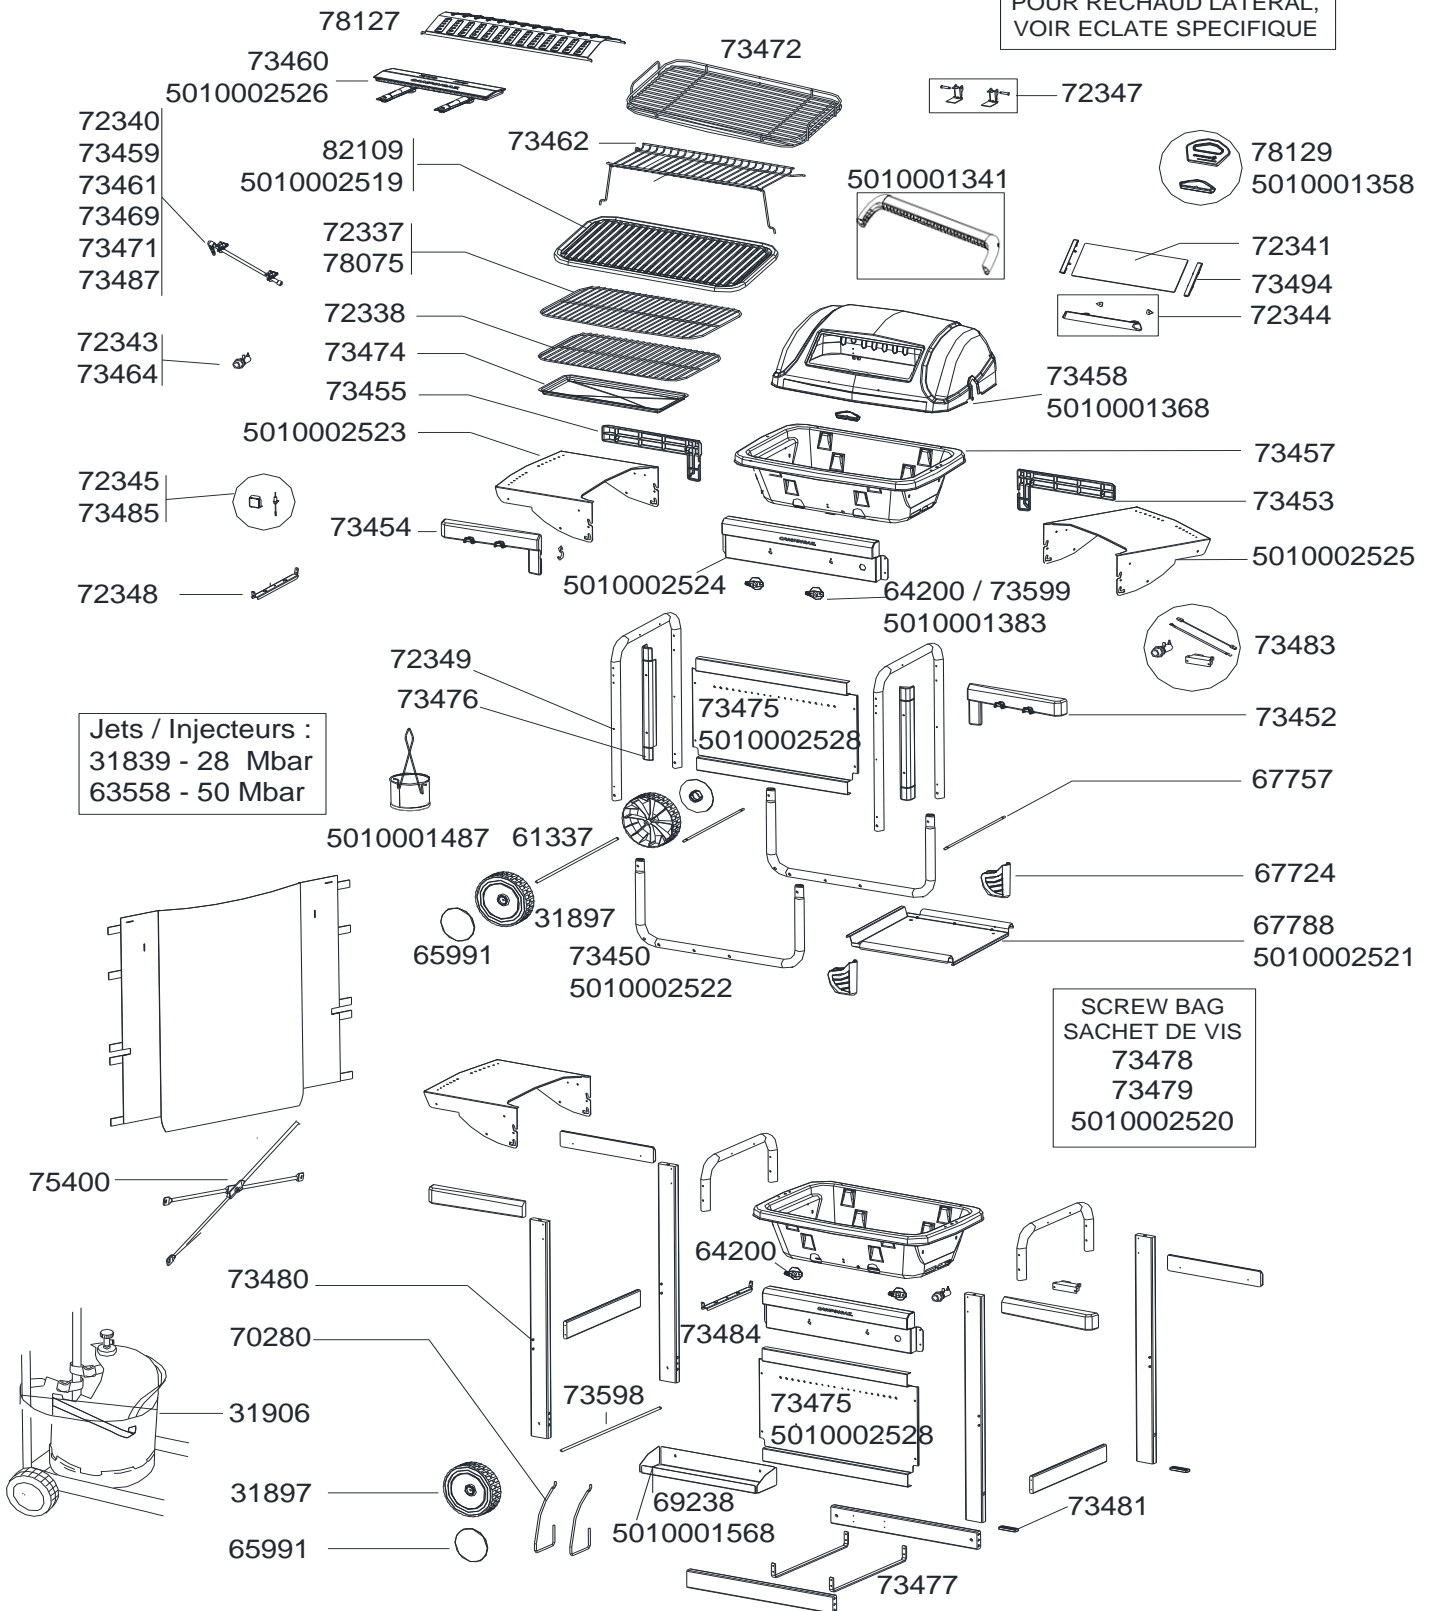

**BARBECUES : TEXAS - SUPER - DELUXE -
DELUXE EXTRA - EXTRA - WOODY -
WOODY DELUXE - VENTURA - US & US
DELUXE
RE.VOLUTION 2014**

FOR SIDE STOVE,
CF. SPECIFIC SCHEME
POUR RECHAUD LATÉRAL,
VOIR ECLATE SPECIFIQUE

**BARBECUES : TEXAS - SUPER - DELUXE -
DELUXE EXTRA - EXTRA - WOODY -
WOODY DELUXE - VENTURA - US & US
DELUXE
RE.VOLUTION 2014**

SPARE PARTS REF.	POINTS	EN DESCRIPTIONS	FR DESCRIPTIONS	TEXAS & TEXAS SUPER	TEXAS DELUXE	TEXAS DELUXE EXTRA	TEXAS EXTRA	TEXAS WOODY & VENTURA WOODY GRANDE	TEXAS WOODY DELUXE & VENTURA WOODY GRANDE DLXE	TEXAS US & US DELUXE	TEXAS RE.VOLUTION 2014
31839	30	JET	INJECTEUR	X	X	X	X	X	X	X	
31897	50	WHEEL DIAMETER 175 (X 1)	ROUE DIAMETRE 175 (X 1)	X	X	X	X	X	X	X	X
31906	30	CYLINDER STRAP	SANGLE BOUTEILLE	X	X	X	X	X	X	X	X
61337	50	AXLE WHEEL	AXE DE ROUE	X	X	X	X			X	X
63558	30	JET	INJECTEUR	X	X	X	X	X	X	X	
64200	30	KNOBS (X 2)	VOLANTS (X2)	X	X	X	X	X	X		
65991	30	HUB CAP	ENJOLIVEUR DE ROUE			X	X	X	X	X	X
67724	30	FOOT	PIED	X	X	X	X			X	X
67757	30	CYLINDER STOP WIRE	FIL ARRET BOUTEILLE	X	X	X	X			X	X
67788	110	GREY CYLINDER SUPPORT	SUPPORT DE RESERVOIR GRIS	X	X	X	X			X	
69238	100	SHEET METAL BASKET	PANIER TOLE			X	X	X	X	X	
70280	40	BASKET WIRE	FIL PANIER			X	X	X	X	X	X
72337	140	ENAMELLED COOKING GRID	GRILLE DE CUISSON EMAILLEE	X	X	X	X	X	X		
72338	80	LAVA ROCK GRID	GRILLE PIERRE DE LAVE	X	X			X			X
72340	220	GAS PIPE 28 MB - 1/2"(Fr)	TUBULURE 28 mb - 1/2"(Fr)	X			X	X		X	
72341	100	GLASS (+ 2 HOLDERS)	VITRE (+ 2 EQUERRES)	X	X	X	X	X	X		X
72343	70	PIEZO ONE OUTLET(+ NUT)	PIEZO SIMPLE (+ ECROU)	X			X	X		X	
72344	80	PLASTIC HANDLE	POIGNEE PLASTIQUE	X	X	X	X	X	X	X	
72345	50	ELECTRODE + HOLDER	ELECTRODE + CACHE	X	X	X	X	X		X	X
72347	80	LID HINGE SET (X 2)	CHARNIERE+AXE (X 2) COUVERCLE	X	X	X	X	X	X	X	X
72348	30	BURNER HOLDER	SUPPORT DE BRULEUR	X	X	X	X	X	X	X	X
72349	70	UPPER U TUBE	TUBE U SUPERIEUR	X	X	X	X			X	X
73450	70	LOWER U TUBE	TUBE U INFERIEUR	X	X	X	X			X	
73452	70	FRONT SHELF FINISHING - RIGHT SIDE	ENJOLIVEUR FRONTAL ETAGERE - DROITE	X	X	X	X			X	X
73453	70	REAR SHELF FINISHING - RIGHT SIDE	ENJOLIVEUR ARRIERE ETAGERE - DROITE	X	X	X	X			X	X
73454	70	FRONT SHELF FINISHING - LEFT SIDE	ENJOLIVEUR FRONTAL ETAGERE - GAUCHE	X	X	X	X			X	X
73455	70	REAR SHELF FINISHING - LEFT SIDE	ENJOLIVEUR ARRIERE ETAGERE - GAUCHE	X	X	X	X			X	X
73457	320	BASE	CUVE	X	X	X	X	X	X	X	X
73458	450	LID	COUVERCLE	X	X	X	X	X	X		
73459	220	GAS PIPE 28 MB - EXPORT NOZZLE	TUBULURE 28 MB - ABOUT EXPORT	X			X	X		X	
73460	260	CAST-IRON BURNER	BRULEUR FONTE	X	X	X	X	X	X	X	
73461	220	GAS PIPE 50 MB - 1/4"(D)	TUBULURE 50 MB - 1/4"(D)	X			X	X		X	
73462	120	WARMING RACK	GRILLE DE MIJOTAGE		X	X		X	X		X
73464	70	PIEZO DOUBLE OUTLET (+ NUT)	PIEZO DOUBLE (+ ECROU)		X	X			X	X	X