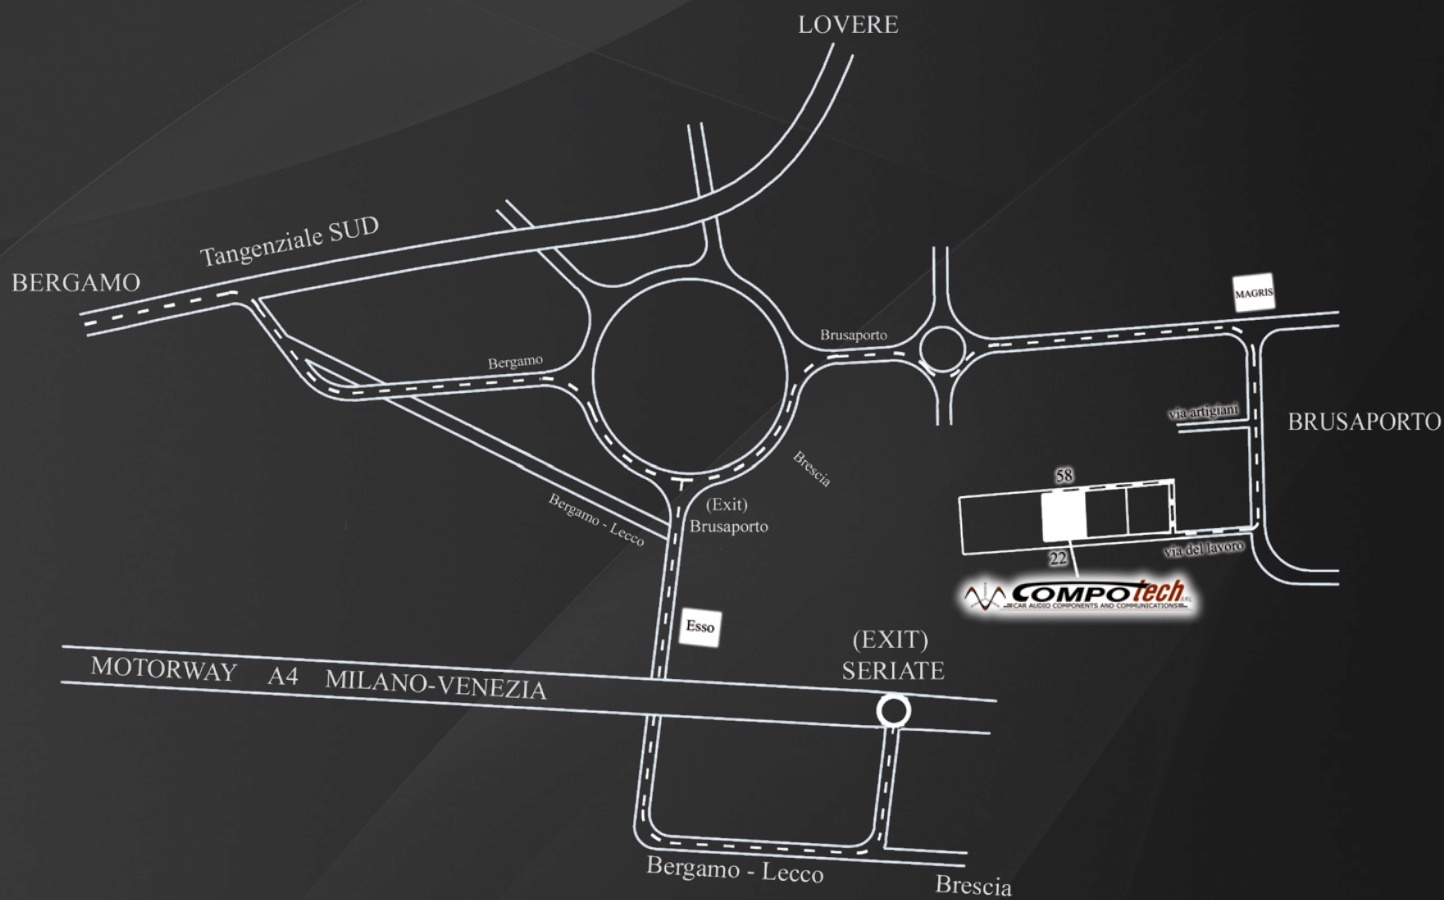

80.255

FME Connector FME - TNC

80.301.1

Universal Console with 2 small magnets covered by leather

80.601

Universal Mute Our "DUAL SOUND MUTE" turn off radio when phone calls comes in allow you to listen phone conversation through both front Speaker of your car.