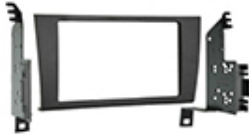

46.182

Models:
GS 300/400 '98+'03

Black

2-Din Fitting Kit