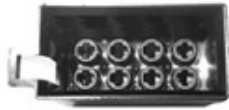

65.404

ISO female Speaker connector (8 ways)

brown

CF = Bag of 10 pcs

65.405

ISO Female Power connector
(8 ways)

Black

CF = Bag of 10 pcs