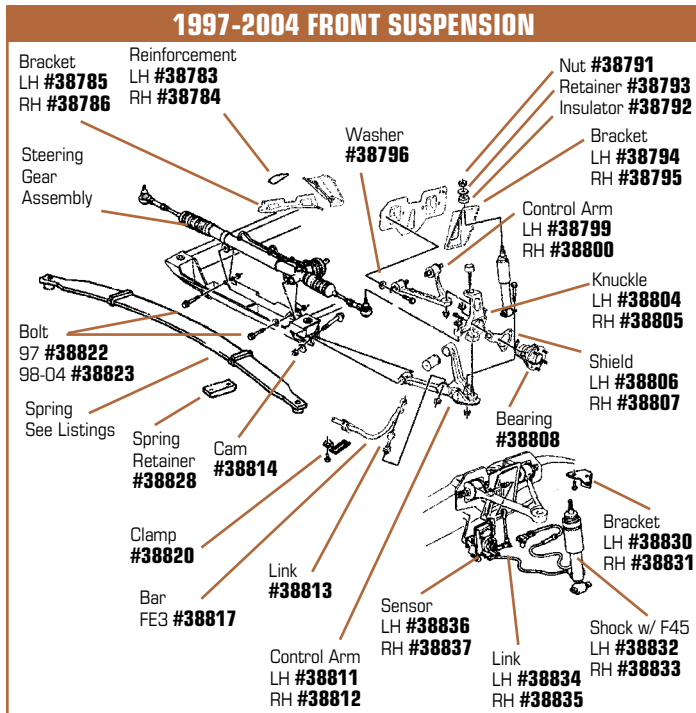

1997-2004 SUSPENSION KIT

Improved Handling without Compromising the Ride!

The package uses four high performance Bilstein shocks that are specially valved for the composite spring equipped Corvette. This package also includes a track proven competition duty composite front monospring.

40603	97-04	Suspension Kit - Touring.....	$1063⁹⁹