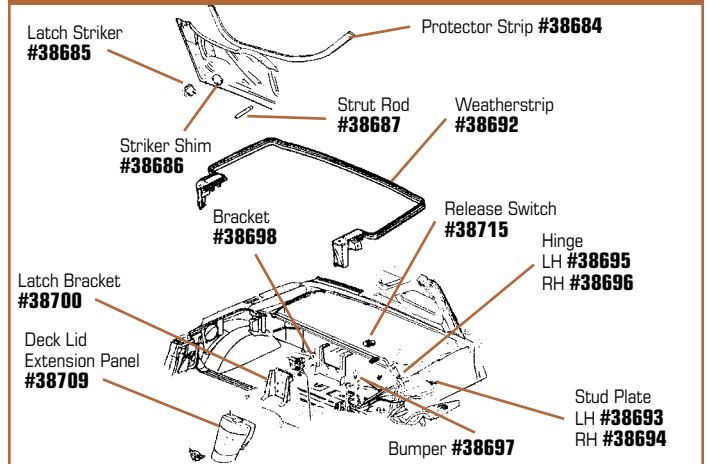

1998-2004 DECK LID