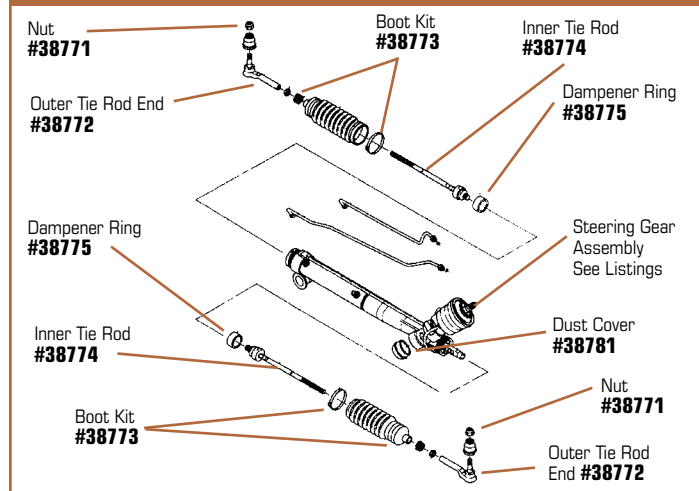

1997-2004 STEERING GEAR

1997-2004 WHEELSKINS® LEATHER STEERING WHEEL COVERS

These covers combine either two colors (Euro) of leather for an attractive interior accent or a single piece (Uno). Made from domestic leather available with a patented lacing hole reinforcement design to ensure a perfect fit. Wheelskins are easy to install and a stylish way to customize a worn or damaged wheel.

- **40321** 97-04 Gray / Black Euro
- **40322** 97-04 Red / Black Euro
- **40304** 97-04 Black Uno

1997-2004 Wheelskins Leather Steering Wheel Cover..... **$59⁹⁹**