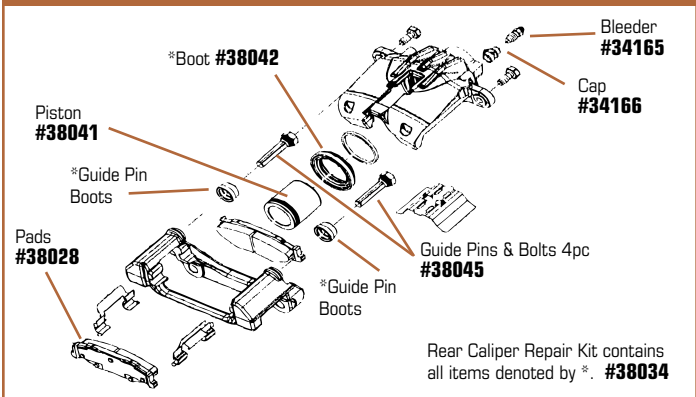

1997-2004 REAR CALIPER

1997-2004 CALIPER COVERS

Made of 6061-T6 Aerospace Aluminum. Available in Powdercoated Red, Black or Brushed Silver. Reduces brake dust, hides ugly calipers, reduces caliper heat & brake fade. Easy Installation! Made in the USA.

43052	97-04	Caliper Covers Brushed Silver w/ Script	$309⁹⁹
43053	97-04	Caliper Covers Black w/ Script	$219⁹⁹
43054	97-04	Caliper Covers Red w/ Script	$219⁹⁹