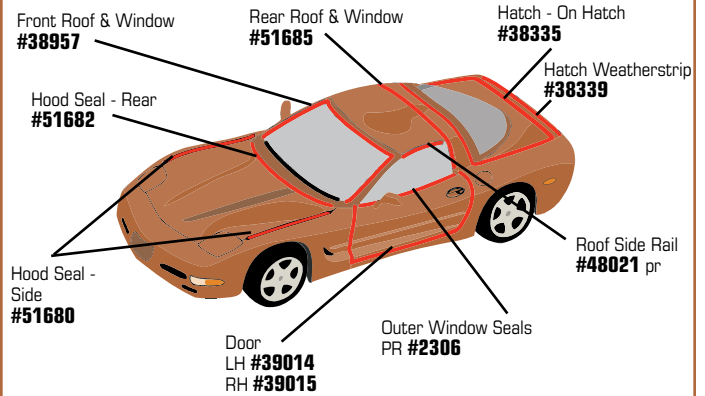

1997-2004 COUPE WEATHERSTRIP

1997-2004 COUPE WEATHERSTRIP

BEST VALUE Weatherstrip Kits

1997-2004 COUPE WEATHERSTRIP KITS

Includes: Outer Door Seals (#2306), Hatch Glass (#38335), Hatch Body (#38339), Front Roof & Window (#38957), Lower Windshield (#39016), Roof Side Rails (#48021), Hood to Side Fender Seal (#51680), Rear Hood Seal (#51682), Door Mains (#51684), Rear Roof & Windows (#51685).

- **39021** 97 Body Weatherstrip Kit - Coupe - 14 pc $1584⁹⁹
- **39022** 98-04 Body Weatherstrip Kit - Coupe - 14 pc $1584⁹⁹

Coupe Weatherstrip - Reproduction

- **2306** 97-04 Outer Door Seals - Coupe - 2 pc $109⁹⁹
- **51680** 97-04 Hood Seal - Side to Fender $16⁹⁹
- **51682** 97-04 Hood Seal - Rear $23⁹⁹
- **51681** 97-04 Hood Seal - Rear Barrier $18⁹⁹
- **51685** 97-04 Roof & Window Rear Weatherstrip $109⁹⁹
- **48021** 97-04 Roof Side Rail Weatherstrip - pr $99⁹⁹
- **51684** 97-04 Door Main Weatherstrips - Replacement - pr $199⁹⁹
- **39014** 97-04 Door Main Weatherstrip LH - Reproduction - USA $119⁹⁹
- **39015** 97-04 Door Main Weatherstrip RH - Reproduction - USA $119⁹⁹
- **2283** 97-04 Rear Window Weatherstrip - USA $179⁹⁹