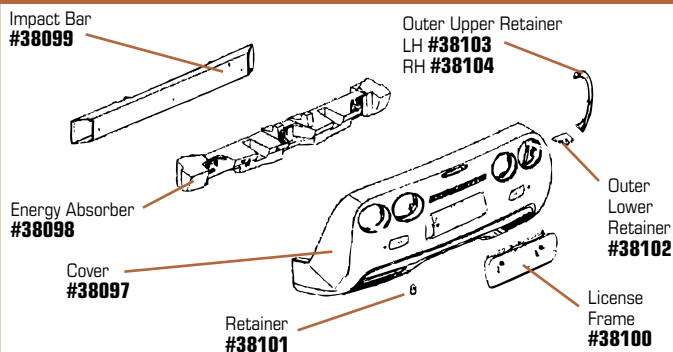

1997-2004 REAR BUMPER

C5 COVERCRAFT NOSE MASKS

These nose masks offer the best in protection from the manufacturer who knows it best, Covercraft. Covercraft's nose masks are made of breathable vinyl that protects your paint and allows moisture to escape. Masks will not lift or flap at highway speeds.

- **40395** 97-04 Embroidered Emblem Nose Mask..... **$149⁹⁹**
- **5953** 97-04 Non-Embroidered Nose Mask..... **$142⁹⁹**