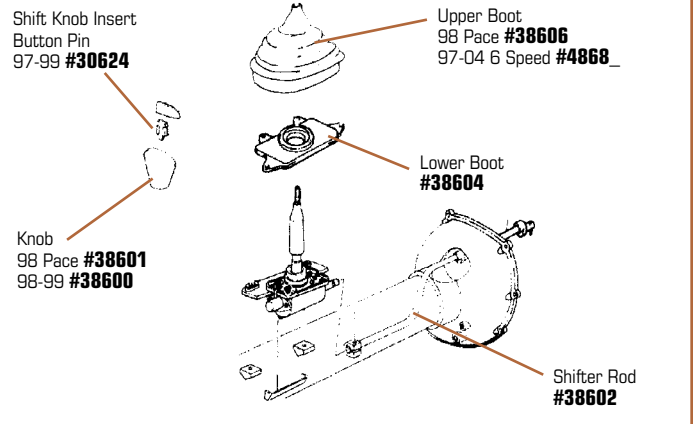

1997-1999 SHIFTER - MANUAL

1997-2004 ALUMINUM SHIFTER KNOB

The Aluminum Shifter Knob features dual black-rubber bands for added style and surer grip. Both are custom fit and require no modifications. Install in less than 5 minutes. Will fit on Z06. Accent your Shifter Guide Plate with the bold look of genuine carbon fiber. Simply remove your stock shift boot, and our Shifter Guide Plate presses into place, requiring no modifications. Instructions included.