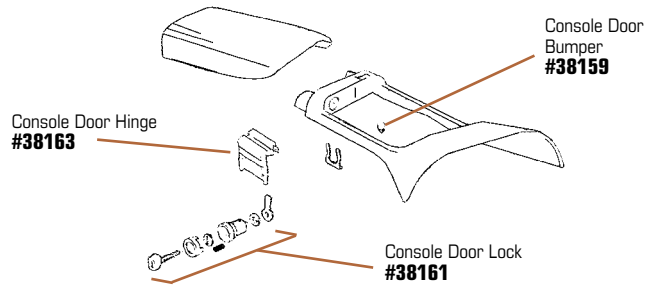

1997-2004 CENTER CONSOLE