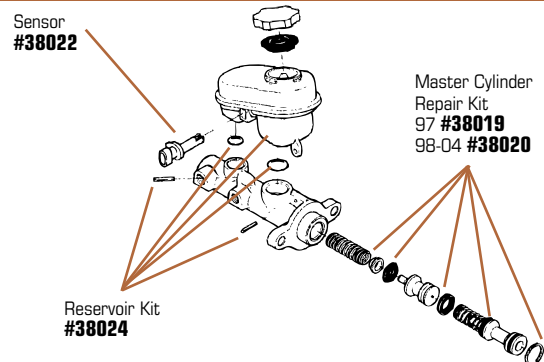

1997-2004 MASTER CYLINDER