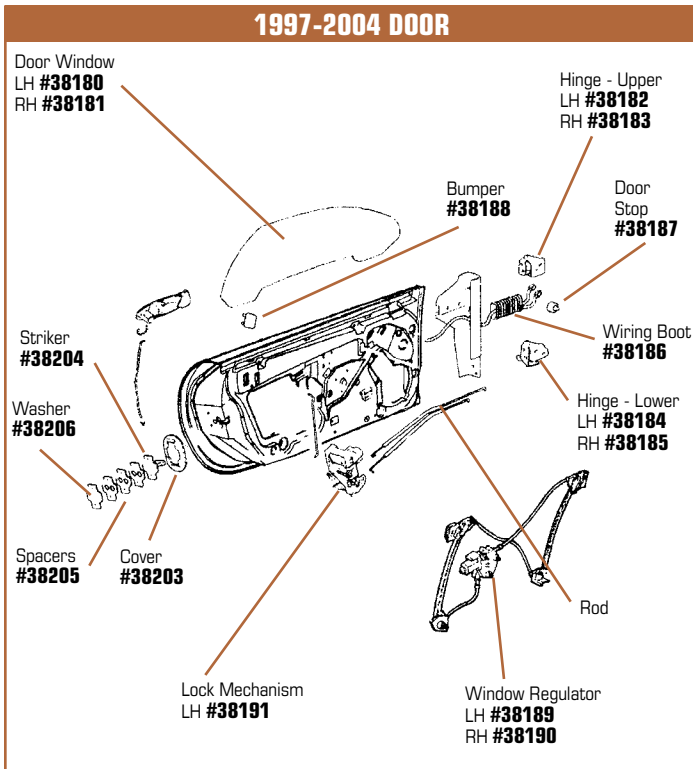

1997-2004 SILL PROTECTORS

43553	97-04	Sill Protector - C5 w/ Logo - LH	$59⁹⁹
43554	97-04	Sill Protector - C5 w/ Logo - RH.....	$60⁹⁹