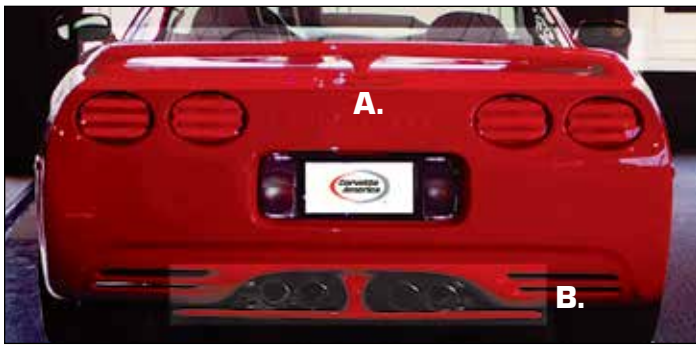

A. 1997-2004 Low Profile Rear Wing

A sensational new look for C5's from ACI. The Low Profile Rear Wing follows the outline of your rear bumper, gently wrapping over the sides of your C5. Made of gel-coated fiberglass... simply prep, paint and install on your coupe, convertible or hardtop! Add the C5 Underwing below for an exceptional custom look!

- **40668** 97-04 Low Profile Rear Wing - Coupe $325⁹⁹
- **40669** 97-04 Low Profile Rear Wing - Convertible & Hardtop.....$325⁹⁹

B. 1997-2004 UNDERWING

Here's a cool and clever way to complete the rear look of your C5! ACI's new C5 Underwing fills the unsightly gap between the exhaust tips while adding the design feature of a wing. Give your C5 some style with attitude! Made of gel-coated fiberglass, simply prep, paint and install.

- **40686** 97-04 C5 Underwing $410⁹⁹