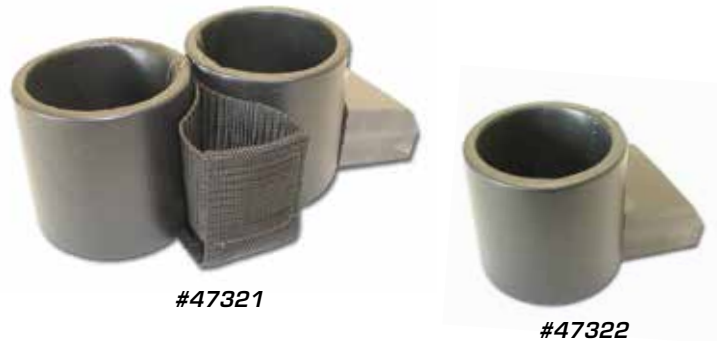

CUP HOLDERS

Easy installation - just slide into the ashtray opening!

1. **47321** 97-04 Cup Holder - Dual w/ Cellphone Holder..... **$42⁹⁹**
   47322 97-04 Cup Holder - Single..... **$42⁹⁹**