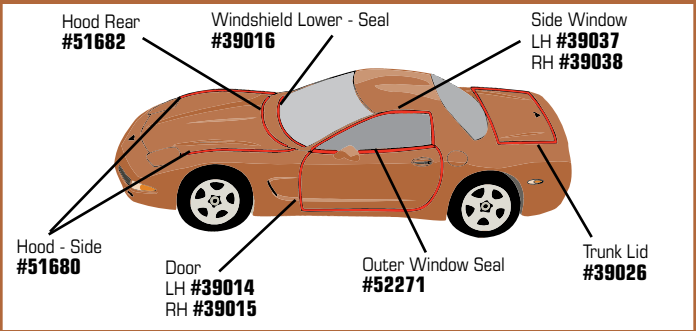

1999-2004 HARDTOP / Z06 WEATHERSTRIP

BEST VALUE Weatherstrip Kits

1999-2004 HARDTOP WEATHERSTRIP KIT

Contains (1) **#39016**, (1) **#39031**, (1) **#39037**, (1) **#39038**, (2) **#51680**, (1) **#51682**, (1) **#51683**, (1) **#51684**.

39039 99-04 Body Weatherstrip Kit - Hardtop - 11 pc **$1629⁹⁹**

Hardtop / Z06 Weatherstrip - GM

38457	97-04	Hood Seal - Side to Fender - 2 req'd	$128⁹⁹
38468	97-04	Hood Seal - Rear	$60⁹⁹
37980	97-04	Hood Seal - Rear Barrier	$56⁹⁹
39031	97-04	Outer Door Window Seal - LH	$125⁹⁹
39033	97-04	Side Window Weatherstrip Retainer - Front & Upper - LH	$150⁹⁹
39034	97-04	Side Window Weatherstrip Retainer - Front & Upper - RH	$150⁹⁹
39035	97-04	Side Window Weatherstrip Retainer - Rear - LH	$25⁹⁹
39036	97-04	Side Window Weatherstrip Retainer - Rear - RH	$27⁹⁹
39037	97-04	Side Window Weatherstrip - Hardtop - LH	$645⁹⁹
39038	97-04	Side Window Weatherstrip - Hardtop - RH	$645⁹⁹
39026	97-04	Trunk Lid Weatherstrip	$100⁹⁹
38950	97-04	Weatherstrip Retainer Clip - 2 req'd	$2⁹⁹
38958	97-04	Weatherstrip Retainer - 4 req'd	$5⁹⁹
39016	97-04	Windshield Lower Seal	$37⁹⁹

Hardtop / Z06 Weatherstrip - Reproduction

51684	97-04	Door Main Weatherstrips - pr - Replacement	$199⁹⁹
39014	97-04	Door Main Weatherstrip LH - Reproduction - USA	$119⁹⁹
39015	97-04	Door Main Weatherstrip RH - Reproduction - USA	$119⁹⁹
51680	97-04	Hood Seal - Side to Fender	$16⁹⁹
51682	97-04	Hood Seal - Rear	$23⁹⁹
51681	97-04	Hood Seal - Rear Barrier	$18⁹⁹
52271	01-04	Door Seals Outer 2pc Kit - Hardtop / Z06	$109⁹⁹

38950	97-04	Weatherstrip Retainer Clip - 2 req'd	$2⁹⁹
38958	97-04	Weatherstrip Retainer - 4 req'd	$5⁹⁹
39016	97-04	Windshield Lower Seal	$37⁹⁹