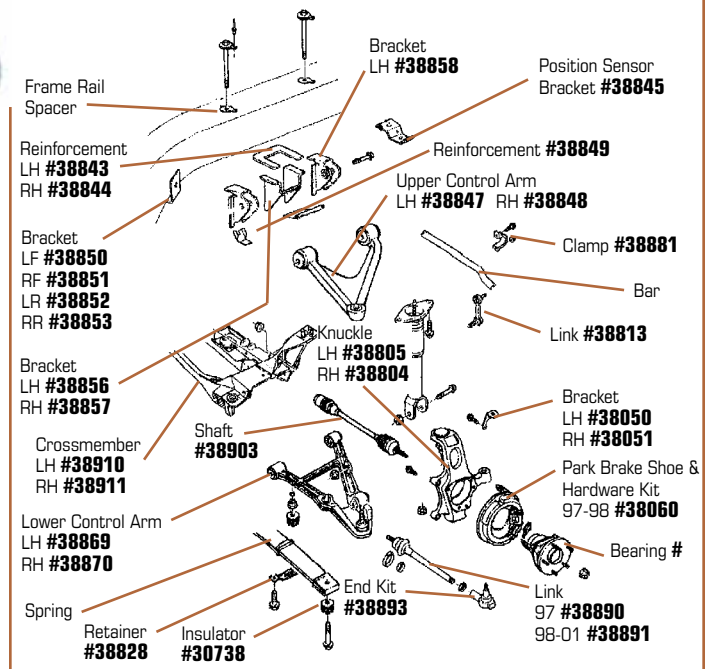

1997-2004 REAR SUSPENSION