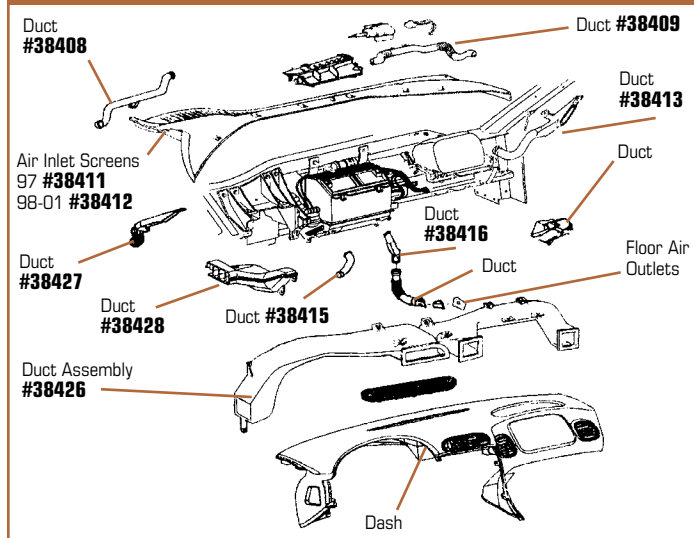

1997-2004 HEATER & AC DUCTS

Hood

AcoustiSHIELD

ACOUSTISHIELD HOOD INSULATION

Dress up your engine compartment with these pre-cut and ready-to-install insulation kits, available with or without the Officially GM Licensed logo.