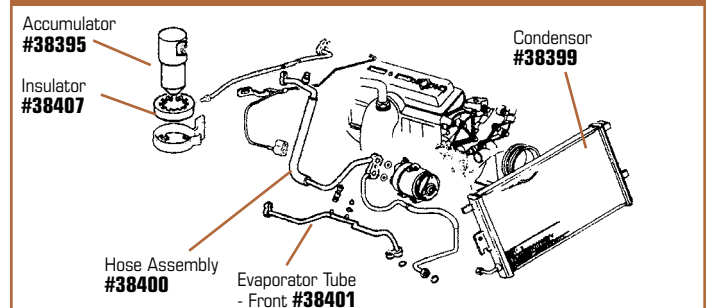

1997-2004 AC HOSES & PIPES