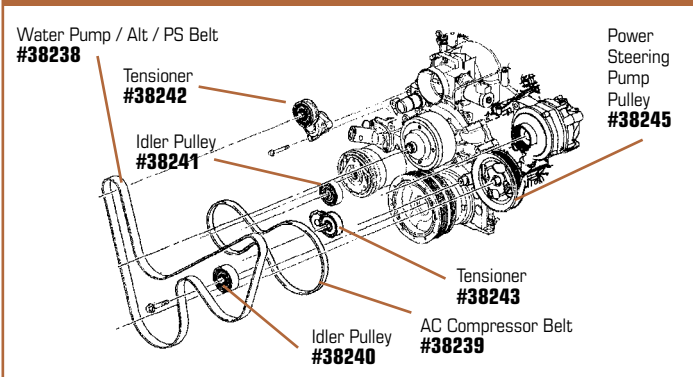

1997-2004 ENGINE BELTS & PULLEYS