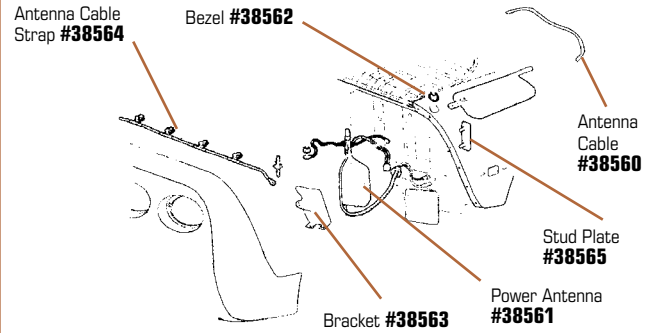

1998-2004 CONVERTIBLE ANTENNA

#38561 Radio Power Antenna - Convertible