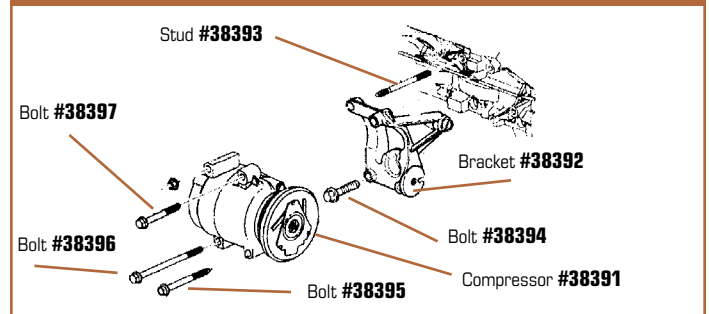

1997-2004 AC COMPRESSOR