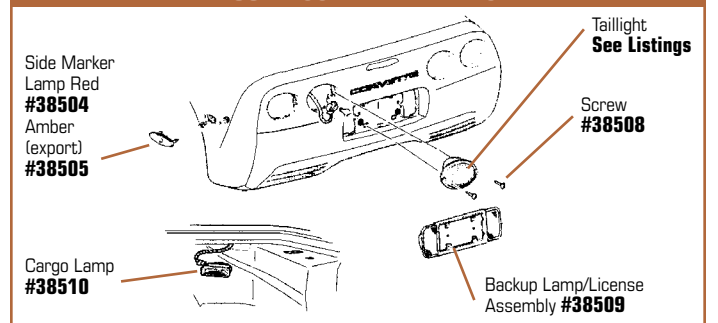

1997-2004 REAR LAMPS