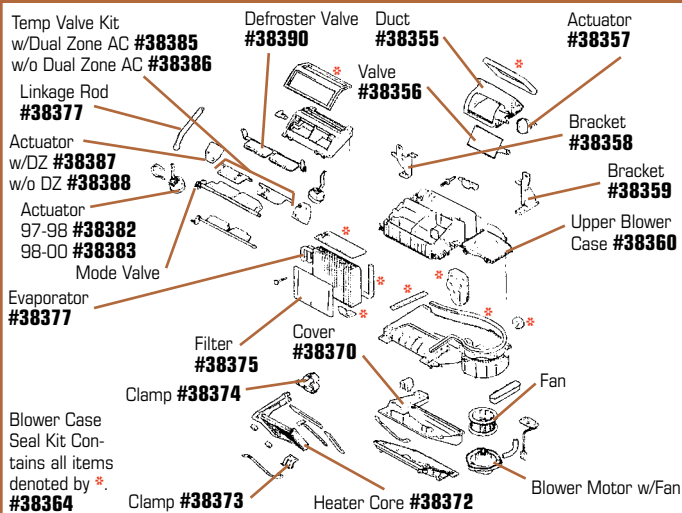

1997-2004 AC EVAPORATOR & BLOWER