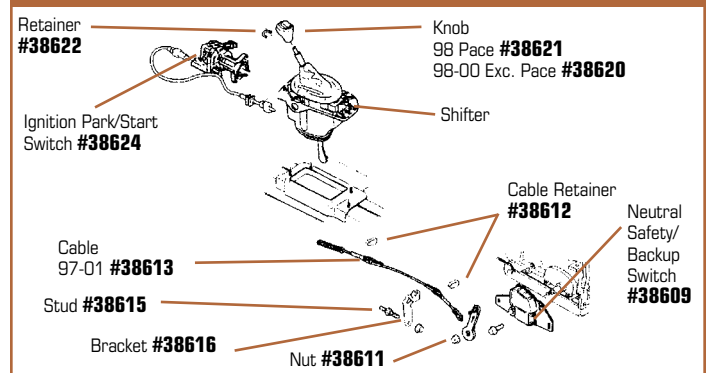

1997-2004 SHIFTER - AUTOMATIC