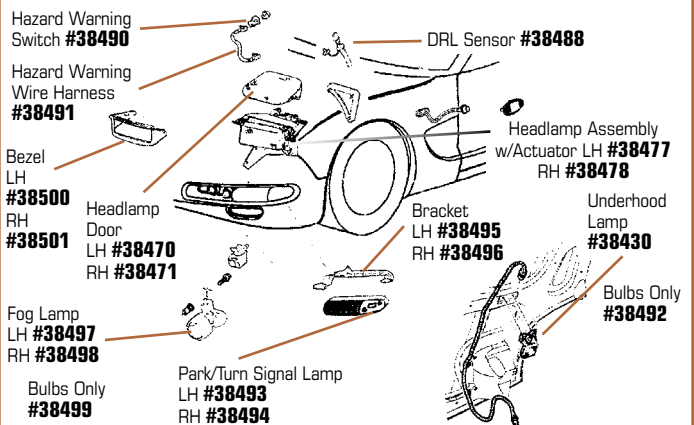

1997-2004 FRONT LAMPS