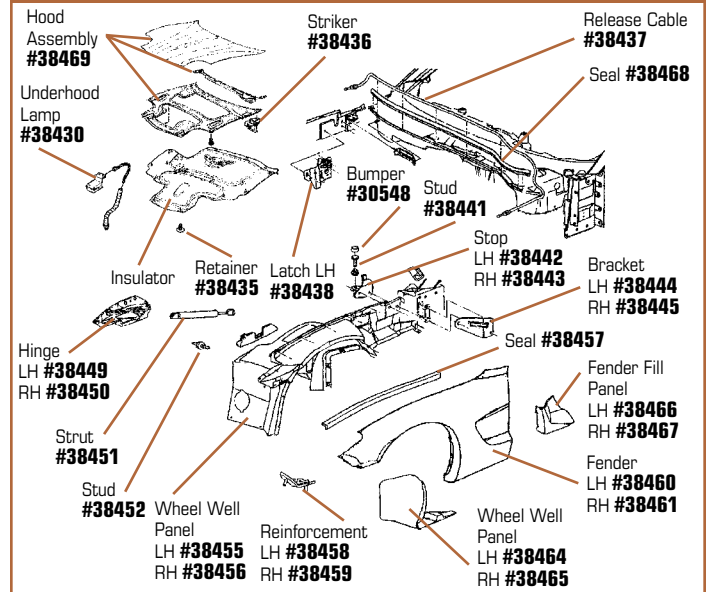

1997-2004 HOOD

38460	97-04	Fender - LH	$580⁹⁹
38461	97-04	Fender - RH	$580⁹⁹
38466	97-04	Fender Filler Panel - Inner Lower - Rear - LH	$80⁹⁹
38467	97-04	Fender Filler Panel - Inner Lower - Rear - RH	$97⁹⁹
38458	97-04	Fender Reinforcement - Front - LH	$61⁹⁹
38459	97-04	Fender Reinforcement - Front - RH	$61⁹⁹
38469	97-04	Hood	$1366⁹⁹
30548	97-00	Hood Adjustment Bumper	$4⁹⁹
38441	97-00	Hood Adjustment Bumper Stud	$4⁹⁹
38432	97-02	Hood Bumper - On Hood - 2 req'd	$4⁹⁹
38449	97-04	Hood Hinge - LH	$92⁹⁹
38450	97-04	Hood Hinge - RH	$92⁹⁹
38451	97-04	Hood Hinge Strut - 2 req'd	$47⁹⁹
38452	97-01	Hood Hinge Strut Ball Stud - 2 req'd	$8⁹⁹
38434	99-00	Hood Insulator - 99 Hardtop w/o TR9	$196⁹⁹
38435	97-04	Hood Insulator Retainer - 15 req'd	$1⁹⁹
38437	97-04	Hood Latch Release Cable	$140⁹⁹
38436	97-04	Hood Latch Striker - 2 req'd	$37⁹⁹
37628	97-04	Hood Release Cable W/Clips	$35⁹⁹
37629	97-04	Hood Release Cable Clip	$2⁹⁹
38457	97-04	Hood Seal - Side to Fender - GM - 2 req'd	$128⁹⁹
51680	97-04	Hood Seal - Side to Fender - Reproduction - 2 req'd	$16⁹⁹
38468	97-04	Hood Seal - Rear - GM	$60⁹⁹
51682	97-04	Hood Seal - Rear - Reproduction	$23⁹⁹

= Shipped by truck freight.