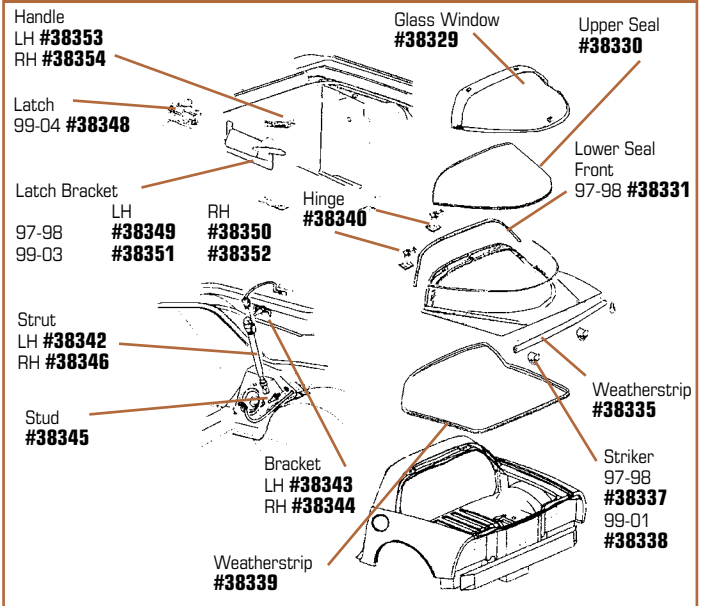

1997-2004 COUPE REAR HATCH