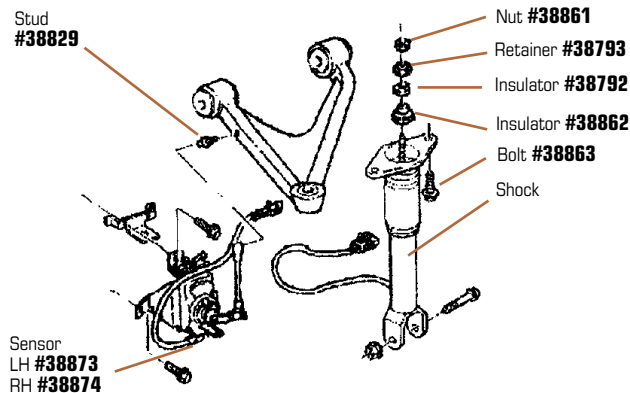

1997-2004 REAR SUSPENSION W/F45 REAL TIME DAMPING

38792	97-99	Shock Insulator - Upper	$17⁹⁹
38793	97-99	Shock Insulator Retainer	$11⁹⁹
38864	97-99	Shock Insulator: Lower	$24⁹⁹
38863	97-04	Shock Mount Bolt - Upper	$0⁹⁹
38868	97-04	Shock Mount Bolt Nut.....	$3⁹⁹
38856	97-04	Shock Mount Bracket - LH.....	$35⁹⁹
38857	97-04	Shock Mount Bracket - RH	$74⁹⁹
38861	97-04	Shock Mount Nut - Upper	$0⁹⁹
38847	97-04	Upper Control Arm - LH	$318⁹⁹
38848	97-04	Upper Control Arm - RH.....	$318⁹⁹
38822	97-00	Upper Control Arm Bolt	$4⁹⁹
38858	97-04	Upper Control Arm Bracket - LH Rear	$10⁹⁹
38849	97-04	Upper Control Arm Bracket Reinforcement	$8⁹⁹
38809	97-04	Wheel Hub Bolt	$5⁹⁹
38880	97-04	Rear Wheel Bearing w/ Sensor	$89⁹⁹
52133	97-04	Rear Wheel Bearing w/ Sensor - Delco	$219⁹⁹
50680	97-04	Differential Bearing & Seal Rebuild Kit.....	$119⁹⁹
50646	97-04	Universal Rear Axle Seal	$29⁹⁹
51783	97-04	Universal Rear Axle Seal O-Ring.....	$36⁹⁹
51784	97-04	Universal Rear Axle Housing Gasket	$12⁹⁹

1997-2004 REAR LOWERING KIT

These grade 8, 8" long rear spring bolts let you lower the rear of your C5 or Z06 up to 2 inches. Only basic tools required.

41537	97-04	Lowering Kit - Rear.....	$29⁹⁹

1997-2004 FRONT & REAR LOWERING KIT

Lower your C5's front up to 1.5" and rear up to 2" with this full lowering kit. Installation takes about 2 hours.

41536	97-04	Lowering Kit - Front & Rear	$74⁹⁹