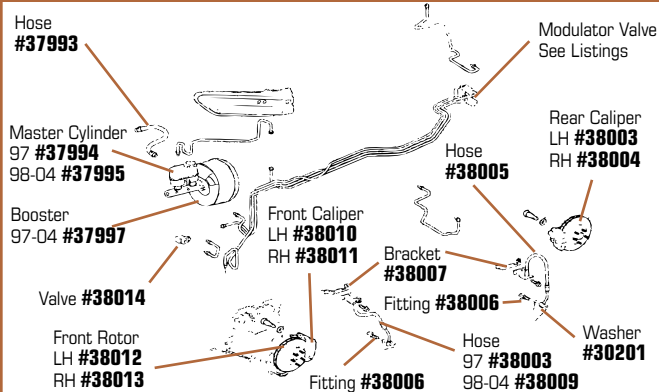

1997-2004 BRAKE SYSTEM