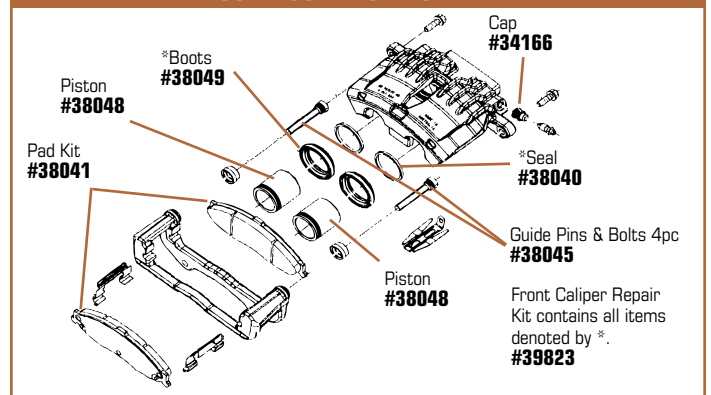

1997-2004 FRONT CALIPER