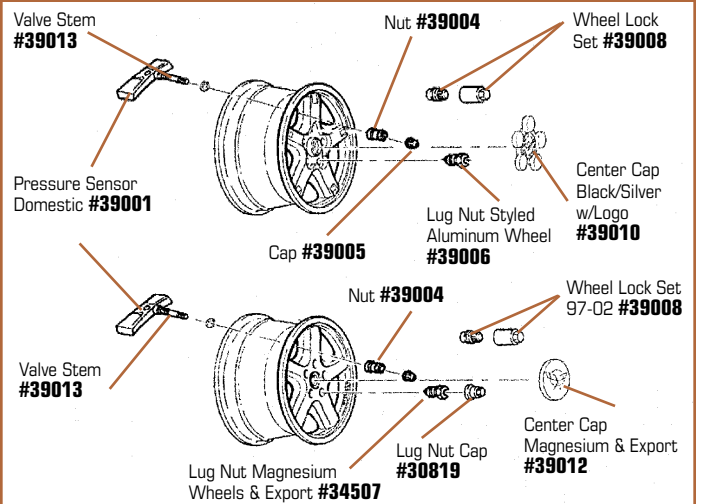

1997-2004 WHEELS & HARDWARE