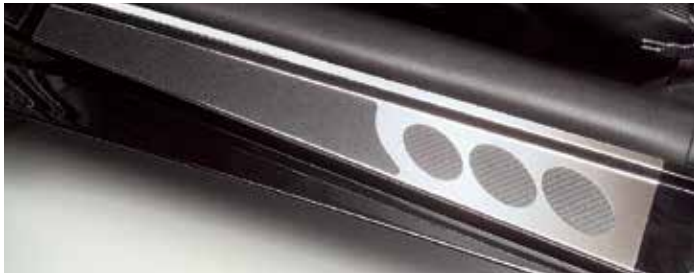

1997-2004 IMPERIAL SILL COVERS

A new hi-tech design for your sills! Oval cutouts have carbon fiber inserts and textured black vinyl in scuff areas. Install in just minutes - simply peel off tape backing and press in place!