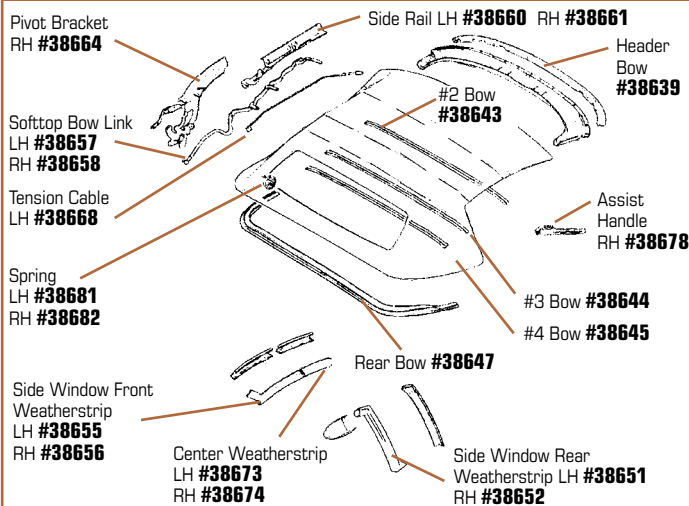

1998-2004 SOFTTOP