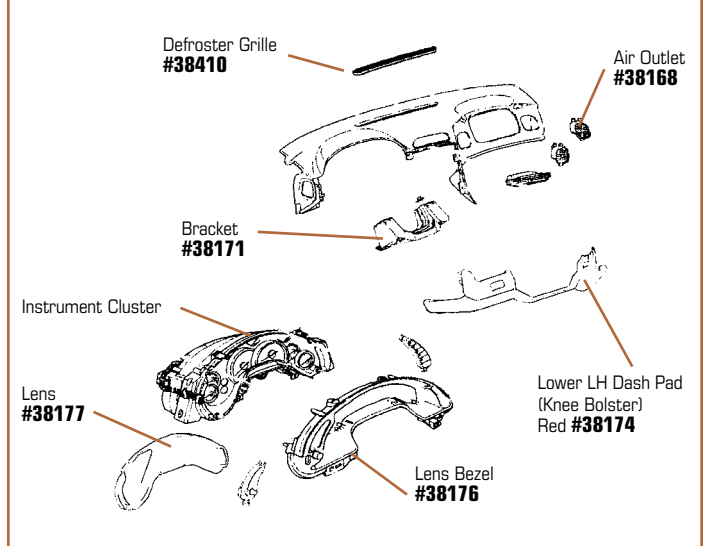

1997-2004 DASH