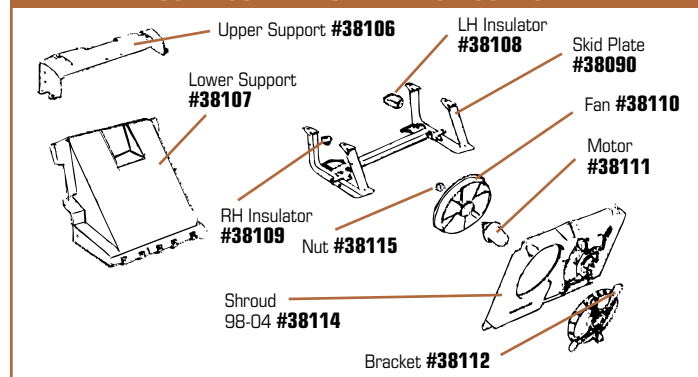

1997-2004 FAN & RADIATOR SUPPORT