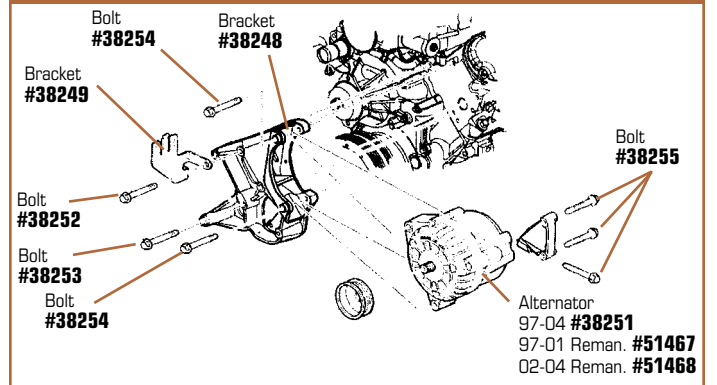

1997-2004 ALTERNATOR MOUNTING