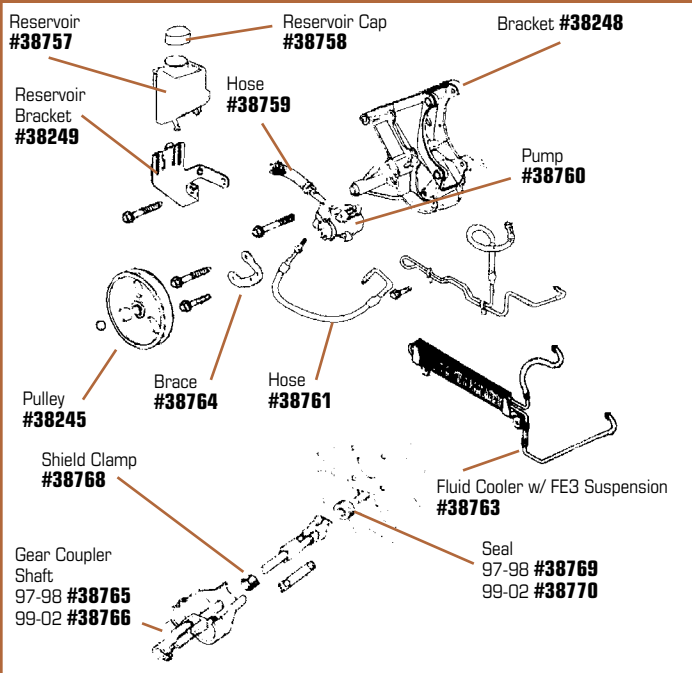

1997-2004 POWER STEERING PUMP & HOSES