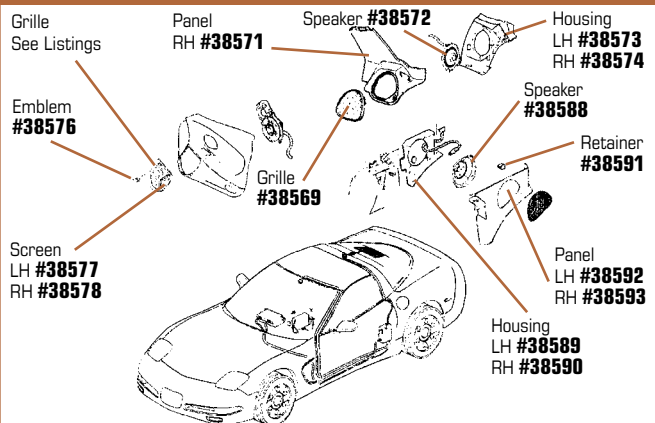

1997-2004 SPEAKER