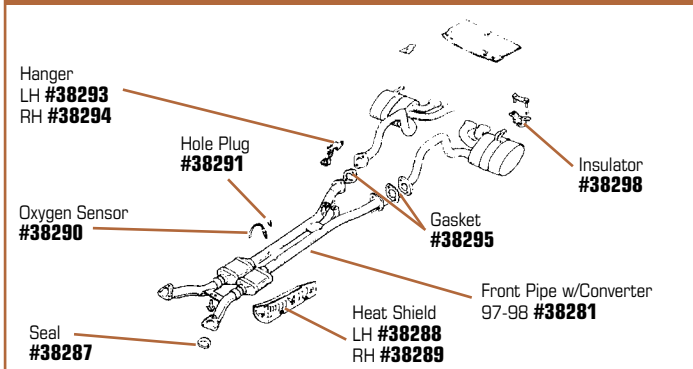

1997-2004 EXHAUST SYSTEM

1997-2004 EXHAUST ENHANCEMENTS

Our Exhaust Enhancements add a finishing touch to any C5 exhaust system. C5 and Z06 models come in polished Stainless Steel or 14K Gold-Plated finishes. Model #41901 is available in Steel only. Self-adhesive - simply peel off protective backing and press into place.

#41897	Exhaust Enhancement - SS w/ C5 Emblem	$49⁹⁹
#41898	Exhaust Enhancement - SS w/ Z06 Emblem	$49⁹⁹
#41900	Exhaust Enhancement - Gold w/ Z06 Emblem	$49⁹⁹
#43743	Exhaust Enhancement - SS w/ 50th Anniversary Emblem	$49⁹⁹
#44840	Exhaust Enhancement - SS w/ Z06 405 HP	$49⁹⁹
#41901	Exhaust Enhancement - SS w/o Emblem	$24⁹⁹