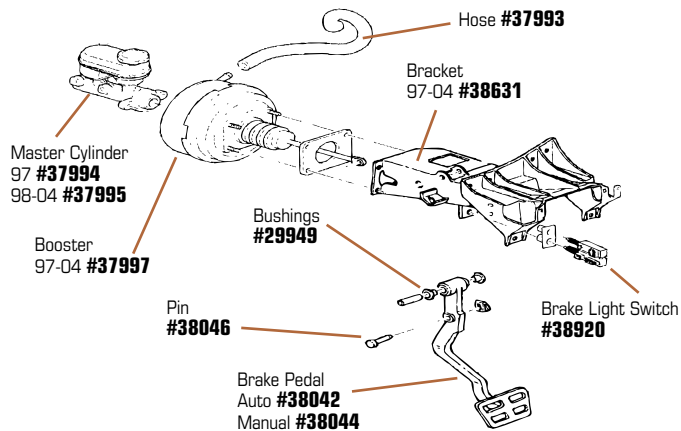

1997-2004 BRAKE PEDAL