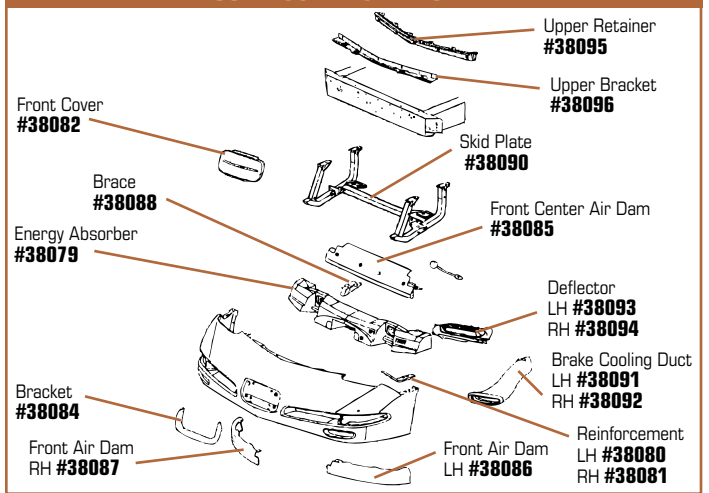

1997-2004 FRONT BUMPER