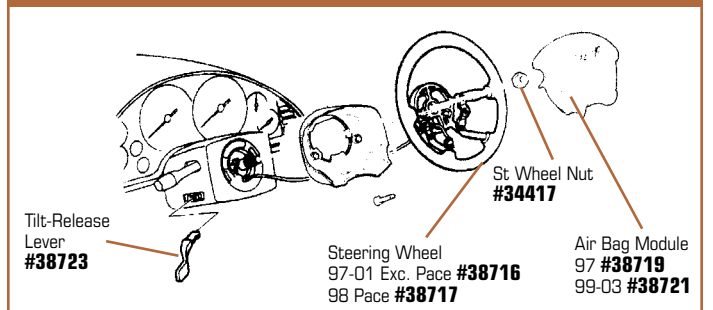

1997-2004 STEERING WHEEL