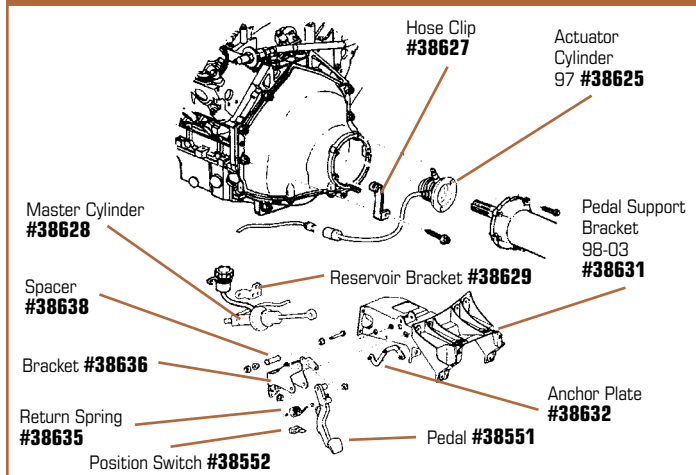

1997-2004 CLUTCH