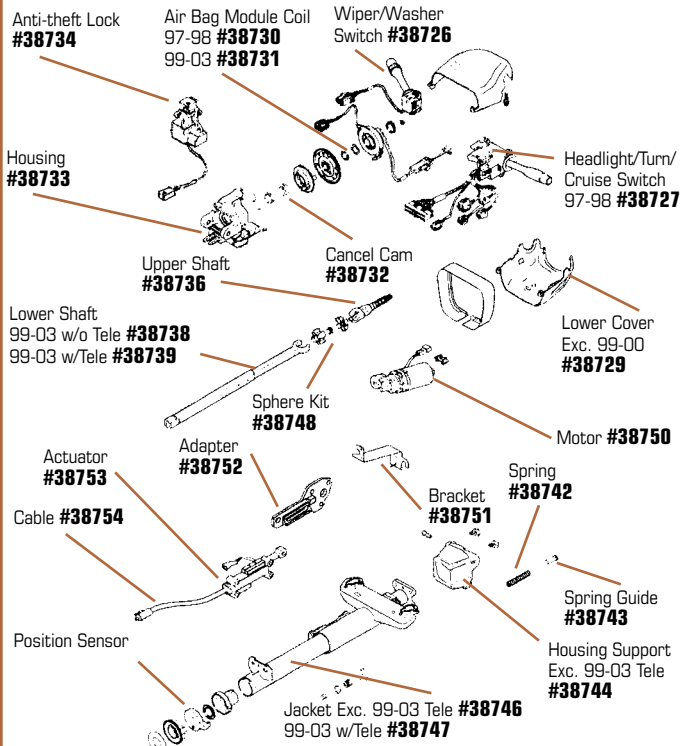

#38774 1997-2004
Inner Steering Tie Rod

1997-2004 STEERING COLUMN