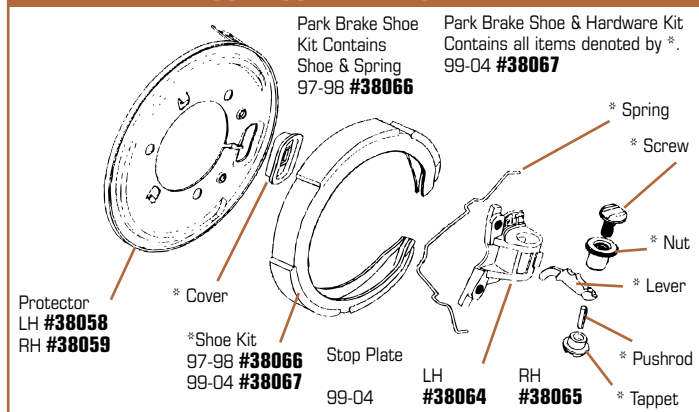

1997-2004 PARKING BRAKE