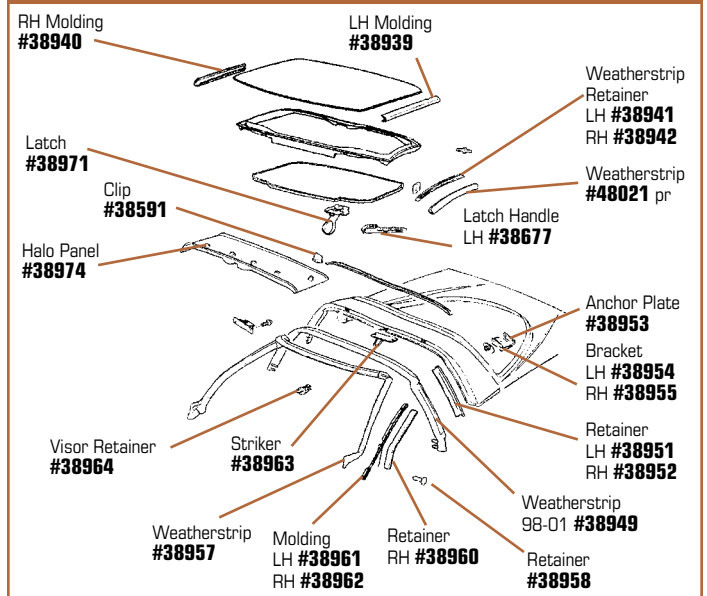

1997-2004 COUPE ROOF PANEL