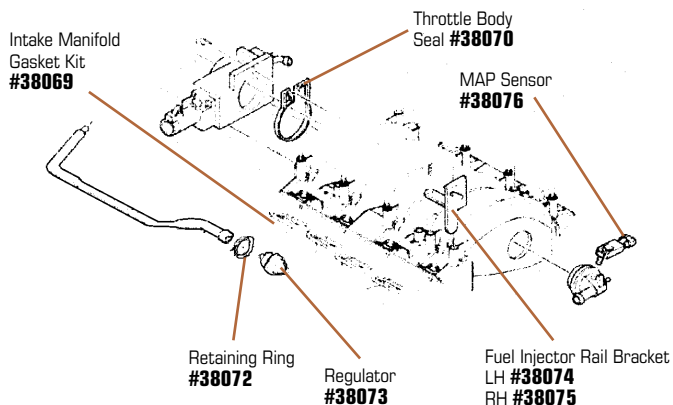

1997-2004 FUEL INTAKE

#38300 1997-2004
Gas Tank Filler Door