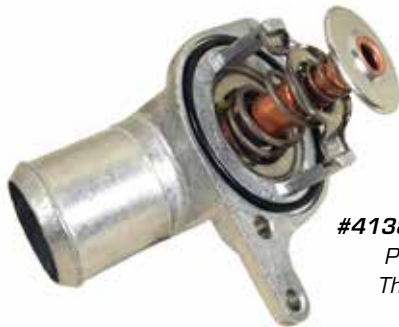

#41388 Hypertech Powerstat Thermostat