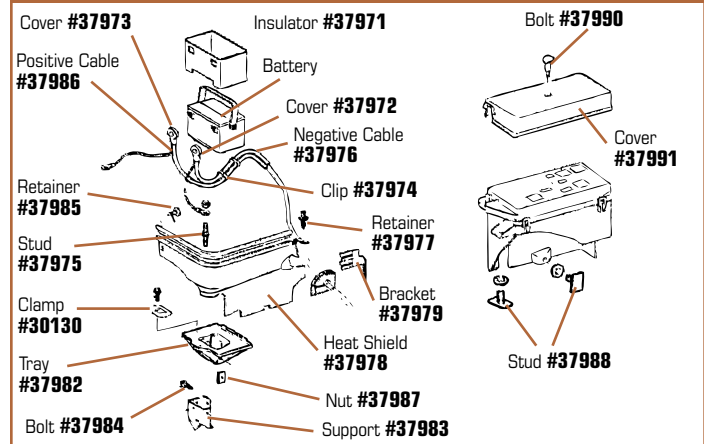

1997-2004 BATTERY