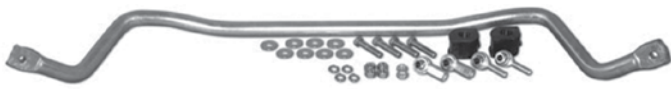

SWAY BAR KITS

4244	97-04 Sway Bar Kit - Front - 1 1/4"	$229⁹⁹
4245	97-04 Sway Bar Kit - Rear - 7/8"	$229⁹⁹

1997-2004 BILSTEIN GAS SHOCK ABSORBERS

Gas pressure shocks are constructed to dissipate heat more effectively to improve the ride, handling and control of your car. Built to last with a lifetime warranty to prove it.

43919	97-04 Bilstein Shock - Heavy Duty - Front	$127⁹⁹
43920	97-04 Bilstein Shock - Heavy Duty - Rear	$127⁹⁹
43921	97-04 Bilstein Shock - Front - w/ Z51	$139⁹⁹
43922	97-04 Bilstein Shock - Rear - w/ Z51	$139⁹⁹
46645	97-04 Bilstein Shock Set - Heavy Duty	$449⁹⁹
46646	97-04 Bilstein Shock Set - Z51	$484⁹⁹

1997-2004 MONROE SHOCK ABSORBERS

51274	97-04 Monroe Shock Absorber - Front	$59⁹⁹
51275	97-04 Monroe Shock Absorber - Rear	$59⁹⁹

SUSPENSION - REAR

1997-2004 REAR SUSPENSION

38838	97 Frame Rail Spacer - Blue	$7⁹⁹
38805	97-04 Knuckle - LH	$398⁹⁹
38804	97-04 Knuckle - RH	$398⁹⁹
38814	97-04 Lower Control Arm Adjustment Cam	$8⁹⁹
38909	97-04 Lower Control Arm Bolt - Rear Position	$11⁹⁹
38815	97-04 Lower Control Arm Nut	$1⁹⁹
38869	97-04 Lower Control Arm - Rear - LH	$572⁹⁹
38870	97-04 Lower Control Arm - Rear - RH	$572⁹⁹
38771	97-04 Outer Tie Rod Nut - 2 req'd	$2⁹⁹
38253	97-04 Park Brake Cable Bracket Bolt	$4⁹⁹
38050	97-04 Park Brake Cable Bracket - Rear - LH	$24⁹⁹