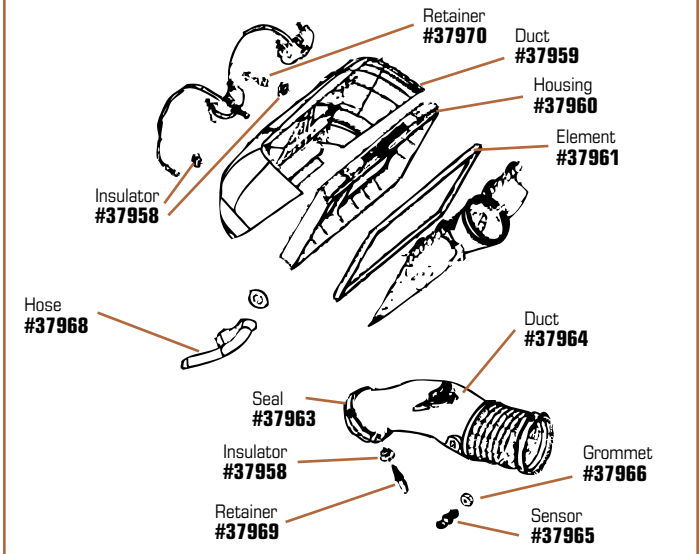

1997-2004 AIR INTAKE

1997-2000 AIR INDUCTION SYSTEM

Update your Corvette with the latest and most innovative forced air induction system. The Hurricane is intended to bring the cool outside air in through its custom designed large intake scoops. Constructed primarily of carbon fiber, each Hurricane is supplied with a lifetime filter and filter recharge kit. Adds up to 35 hp. **Note:** Power Duct Not Included.

47339	97-00 Air Induction System - Carbon Fiber	$399⁹⁹

1997-2004 HIGH FLOW POWER DUCTS

Our High Flow Carbon Fiber Air Intakes boost performance and efficiency with increased airflow to your C5 power plant and add style with a detailed Corvette emblem on carbon fiber. They include a black coupler and clamps to replace your stock duct in just minutes. These items are made to order.

47343	97-04 Carbon Fiber C5 Logo - Black Coupler.....	$369⁹⁹