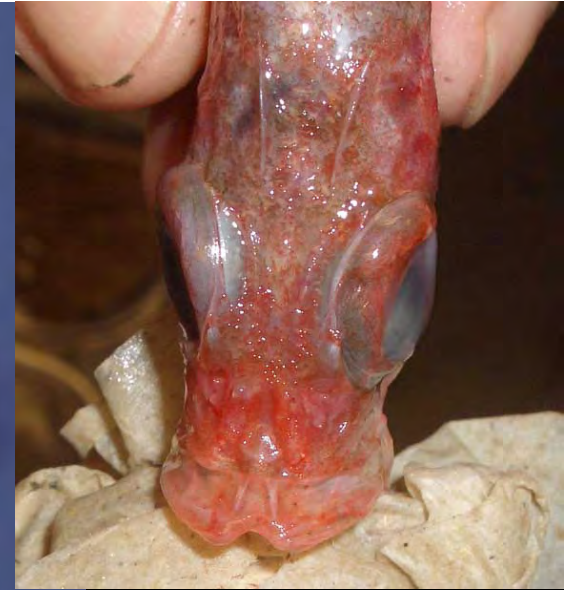

The image shows two specimens of fish, likely midshipman, against a blue background. The top specimen is labeled 'plainfin' and has a relatively smooth, uniform brownish-gold coloration. The bottom specimen is labeled 'specklefin' and has a similar coloration but with distinct dark speckles and blotches, particularly on its head and upper body. Both fish have a rounded snout and a long, tapering body.

Order: Gasterosteiformes
Family: Syngnathidae
Species: *Syngnathus leptorhynchus*
common name: bay pipefish

Order: Scorpaeniformes
Family: Scorpaenidae
Species: *Sebastes semicinctus*
common name: halfbanded rockfish

Order: Scorpaeniformes
Family: Scorpaenidae
Species: *Sebastes dalli*
common name: calico rockfish

Order: Scorpaeniformes
Family: Scorpaenidae
Species: *Sebastes saxicola*
common name: stripetail rockfish