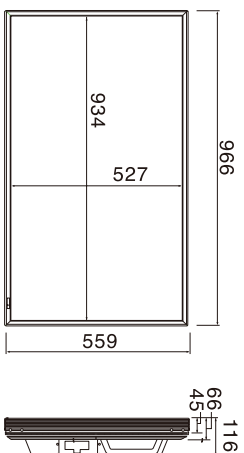

42" LCD MONITOR
MDT421S

- SLIM EYE-CATCHING BEZEL DESIGN
- ADVANCED HIGH-DEFINITION DIGITAL SIGNAGE DISPLAY
- FULL 1920 X 1080 NATIVE RESOLUTION
- OPTIONAL CAT5 TRANSMITTER AND RECEIVER
- FRONT AND REAR AMBIENT LIGHT SENSORS

LEADING THE EVOLUTION OF
HIGH-DEFINITION
DIGITAL SIGNAGE

42" LCD MONITOR MDT421S

MULTIPLE STANDARD INPUT AND OUTPUT CONNECTORS

CLASS	42" (Diagonal) LCD Monitor
VIEWABLE IMAGE SIZE	36.6" x 20.6"
ORIENTATION	Landscape / Portrait
BRIGHTNESS/LUMENS	700 cd/m ²
PIXEL PITCH	0.485 mm
CONTRAST RATIO	1100:1
DIMENSIONS (W x H x D in.)	38.0" x 22.0" x 4.6"
WEIGHT (WITHOUT STAND AND SPEAKERS)	52 lbs. (Net)
BEZEL WIDTH	0.63"
RESPONSE TIME	9 ms (gray to gray)
VIEWING ANGLE	Horizontal and vertical: 178°
VIDEO/AUDIO INPUTS AND OUTPUTS	mini D-Sub 15 pin In/Out, HDMI, DVI-D, CAT5 In/Out (optional DP-1CA5), DisplayPort, BNC (R,G,B,H,V), S-Video, Composite (RCA, BNC), Audio LR (RCA), Audio Stereo mini jack
SPEAKER OUTPUT	External speaker jack
CONTROL INPUT/OUTPUT	RS232C (mini D-Sub 9 In/Out)
POWER CONSUMPTION (WITHOUT SPEAKERS)	214 W
ESTIMATED BACKLIGHT LIFE	Up to 50,000 hours*
AUDIO SPEAKER	Optional - SP-421S
TABLE STAND	Optional - ST-421S
WALL MOUNT COMPATIBILITY	Optional - CTM-VESA
WARRANTY	3-years parts and labor, Express Replacement Assistance, toll-free 24x7 technical support