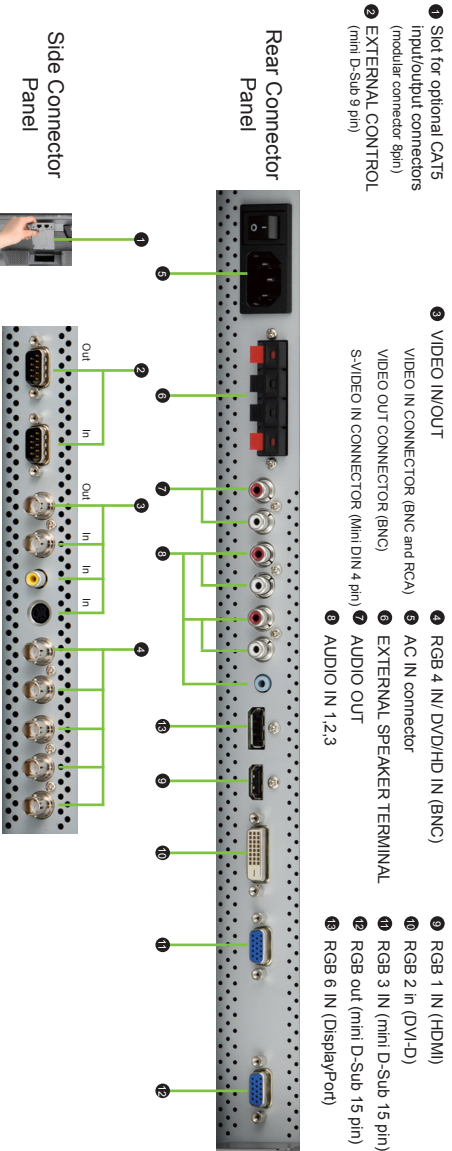

42" LCD MONITOR
MDT421S

- SLIM EYE-CATCHING BEZEL DESIGN
- ADVANCED HIGH-DEFINITION DIGITAL SIGNAGE DISPLAY
- FULL 1920 X 1080 NATIVE RESOLUTION
- OPTIONAL CAT5 TRANSMITTER AND RECEIVER
- FRONT AND REAR AMBIENT LIGHT SENSORS

LEADING THE EVOLUTION OF
HIGH-DEFINITION
DIGITAL SIGNAGE

42" LCD MONITOR MDT421S

MULTIPLE STANDARD INPUT AND OUTPUT CONNECTORS

CLASS	42" (Diagonal) LCD Monitor
VIEWABLE IMAGE SIZE	36.6" x 20.6"
ORIENTATION	Landscape / Portrait
BRIGHTNESS/LUMENS	700 cd/m ²
PIXEL PITCH	0.485 mm
CONTRAST RATIO	1100:1
DIMENSIONS (W x H x D in.)	38.0" x 22.0" x 4.6"
WEIGHT (WITHOUT STAND AND SPEAKERS)	52 lbs. (Net)
BEZEL WIDTH	0.63"
RESPONSE TIME	9 ms (gray to gray)
VIEWING ANGLE	Horizontal and vertical: 178°
VIDEO/AUDIO INPUTS AND OUTPUTS	mini D-Sub 15 pin In/Out, HDMI, DVI-D, CAT5 In/Out (optional DP-1CA5), DisplayPort, BNC (R,G,B,H,V), S-Video, Composite (RCA, BNC), Audio LR (RCA), Audio Stereo mini jack
SPEAKER OUTPUT	External speaker jack
CONTROL INPUT/OUTPUT	RS232C (mini D-Sub 9 In/Out)
POWER CONSUMPTION (WITHOUT SPEAKERS)	214 W
ESTIMATED BACKLIGHT LIFE	Up to 50,000 hours*
AUDIO SPEAKER	Optional - SP-421S
TABLE STAND	Optional - ST-421S
WALL MOUNT COMPATIBILITY	Optional - CTM-VESA
WARRANTY	3-years parts and labor, Express Replacement Assistance, toll-free 24x7 technical support