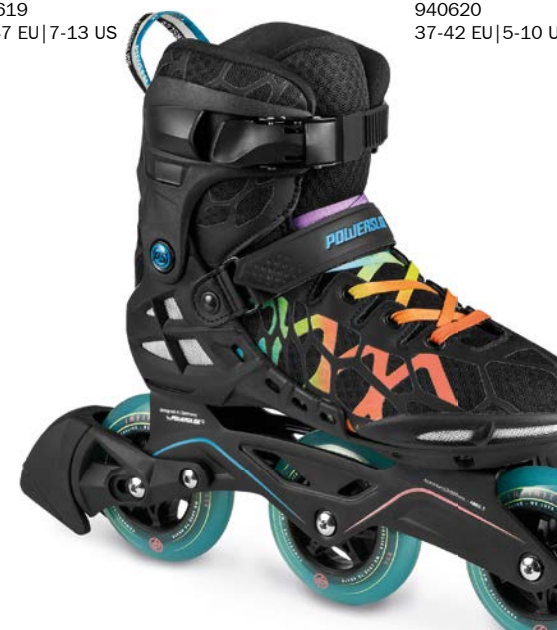

> PS Unity one-piece 3x110mm 3D stamped AL

> PS Infinity 110mm 85A

> Wicked freespin ABEC 9

> PS height adjustable brake system

CRUISER MEN

940619
40-47 EU | 7-13 US

CRUISER WOMEN

940620
37-42 EU | 5-10 US