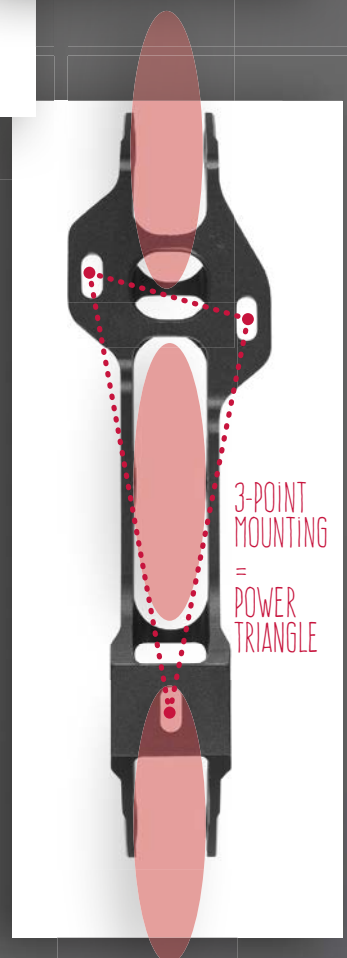

CREATE A THREE POINT MOUNTING FRAME,

where we placed the two front mounting points outside of the frame using wings like in hockey frames

FORMING A DEEP GROOVED CHANNEL FOR THE WHEELS:

It was natural for us to

INTEGRATE THE X-SLOT MOUNTING INTO OUR TRINITY 3-POINT MOUNTING

frames as well. It gives the skater the opportunity to shift their frames to the front and back and even sideways, which enables them to customize the frame position under their boots to their skating skills and needs to optimize their performance.