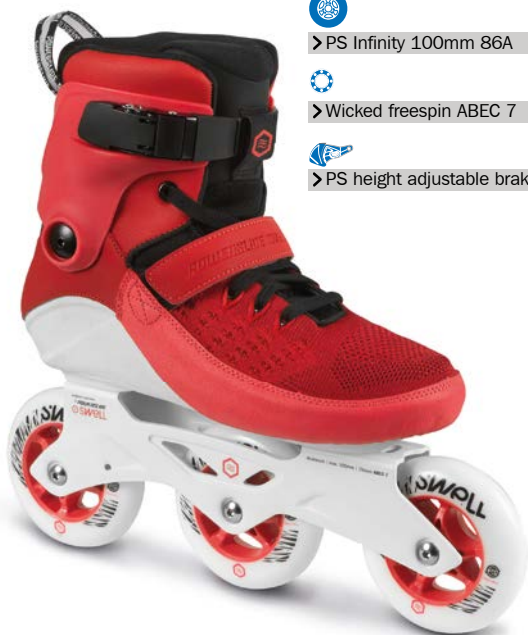

SWELL 110
BLACK/ WHITE
510002
36-47EU | 3-13 US

SWELL 110
ATOMIC TANGERINE
510010
36-47EU | 3-13 US

SWELL 110
YELLOW FLASH
510011
36-47EU | 3-13 US

- > PS V. 165 mount composite fibre shell
- > PS Unity one piece 3x110mm stamped AL
- > PS Infinity 110mm 86A
- > Wicked freespin ABEC 9
- > PS height adjustable brake system

- > PS V. 165 mount composite fibre shell
- > PS Unity one piece 3x110mm stamped AL
- > PS Infinity 110mm 86A
- > Wicked freespin ABEC 9
- > PS height adjustable brake system

- > PS V. 165 mount composite fibre shell
- > PS Unity one piece 3x110mm stamped AL
- > PS Infinity 110mm 86A
- > Wicked freespin ABEC 7
- > PS height adjustable brake system

SWELL 100
RED
510000
36-47EU | 3-13 US

SWELL 100
BRINK PINK
510009
36-42EU | 3-10 US

- > PS V. 165 mount composite fibre shell
- > PS Unity one piece 3x100mm stamped AL
- > PS Infinity 100mm 86A
- > Wicked freespin ABEC 7
- > PS height adjustable brake system

- > PS V. 165 mount composite fibre shell
- > PS Unity one piece 3x100mm stamped AL
- > PS Infinity 100mm 86A
- > Wicked freespin ABEC 7
- > PS height adjustable brake system