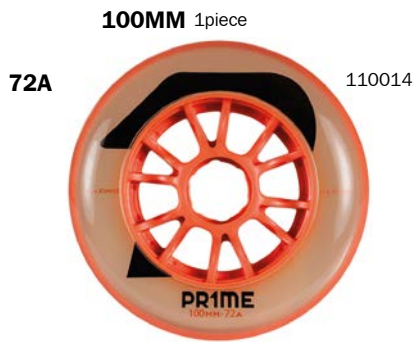

700473
55mm 4pack

700474
55mm 4pack

MAXIMUS

> Superurethane PU

> bullet

> Deca Power Core

CPP TECHNOLOGY
(CENTRAL PIVOT POINT)

TRIBUNE