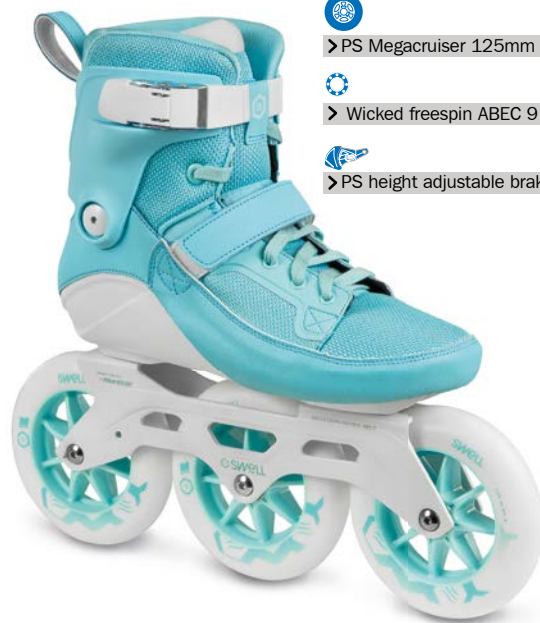

SWELL 125
AQUA

510012
36-42EU | 3-10 US

- > PS V. 165 mount composite fibre shell
- > PS Unity one piece 3x125mm stamped AL
- > PS Megacruiser 125mm 86A
- > Wicked freespin ABEC 9
- > PS height adjustable brake system