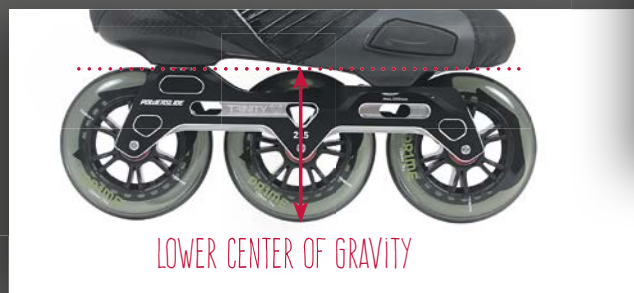

WHY THE WORLD NEEDS IT?

With bigger wheels the center of gravity of skates is higher, control and support are also more important. With bigger wheels the force gets higher too, more torque. We at Powerslide, as the pioneers of big wheels are aware of these facts and looked for solutions to make skates not only faster, but also more secure, agile and easier to control.

WHAT WE DID:

So we looked at different sports, fixations in different areas and at other disciplines of skating. Inline hockey frames use FRONT WINGS FORMING A CHANNEL SINCE AGES FOR ONE REASON: TO LOWER THE CENTER OF GRAVITY.

WHAT DID WE WANT?

WE WANTED

- > a mounting that is as low as possible for ALL wheel sizes and setups.
- > to make the connection between the boot and frame more stable.
- > to add more control and better balance.

HOCKEY TRINITY

X-SLOT MOUNTING

Hockey is the fastest game in the world, and the lower skate is, the easier it is to maneuver, to handle and to control. This was our goal and mission for the new Trinity frame concept. The construction of hockey skates inspired us to

CREATE A THREE POINT MOUNTING FRAME,

where we placed the two front mounting points outside of the frame using wings like in hockey frames

FORMING A DEEP GROOVED CHANNEL FOR THE WHEELS:

It was natural for us to

INTEGRATE THE X-SLOT MOUNTING INTO OUR TRINITY 3-POINT MOUNTING

frames as well. It gives the skater the opportunity to shift their frames to the front and back and even sideways, which enables them to customize the frame position under their boots to their skating skills and needs to optimize their performance.