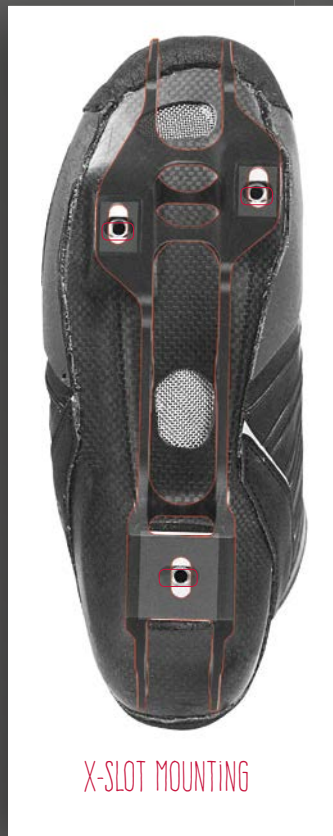

WHY THE WORLD NEEDS IT?

With bigger wheels the center of gravity of skates is higher, control and support are also more important. With bigger wheels the force gets higher too, more torque. We at Powerslide, as the pioneers of big wheels are aware of these facts and looked for solutions to make skates not only faster, but also more secure, agile and easier to control.

WHAT WE DID:

So we looked at different sports, fixations in different areas and at other disciplines of skating. Inline hockey frames use FRONT WINGS FORMING A CHANNEL SINCE AGES FOR ONE REASON: TO LOWER THE CENTER OF GRAVITY.

WHAT DID WE WANT?

WE WANTED

- > a mounting that is as low as possible for ALL wheel sizes and setups.
- > to make the connection between the boot and frame more stable.
- > to add more control and better balance.

HOCKEY TRINITY

X-SLOT MOUNTING

Hockey is the fastest game in the world, and the lower skate is, the easier it is to maneuver, to handle and to control. This was our goal and mission for the new Trinity frame concept. The construction of hockey skates inspired us to

CREATE A THREE POINT MOUNTING FRAME,

where we placed the two front mounting points outside of the frame using wings like in hockey frames

FORMING A DEEP GROOVED CHANNEL FOR THE WHEELS:

It was natural for us to

INTEGRATE THE X-SLOT MOUNTING INTO OUR TRINITY 3-POINT MOUNTING

frames as well. It gives the skater the opportunity to shift their frames to the front and back and even sideways, which enables them to customize the frame position under their boots to their skating skills and needs to optimize their performance.