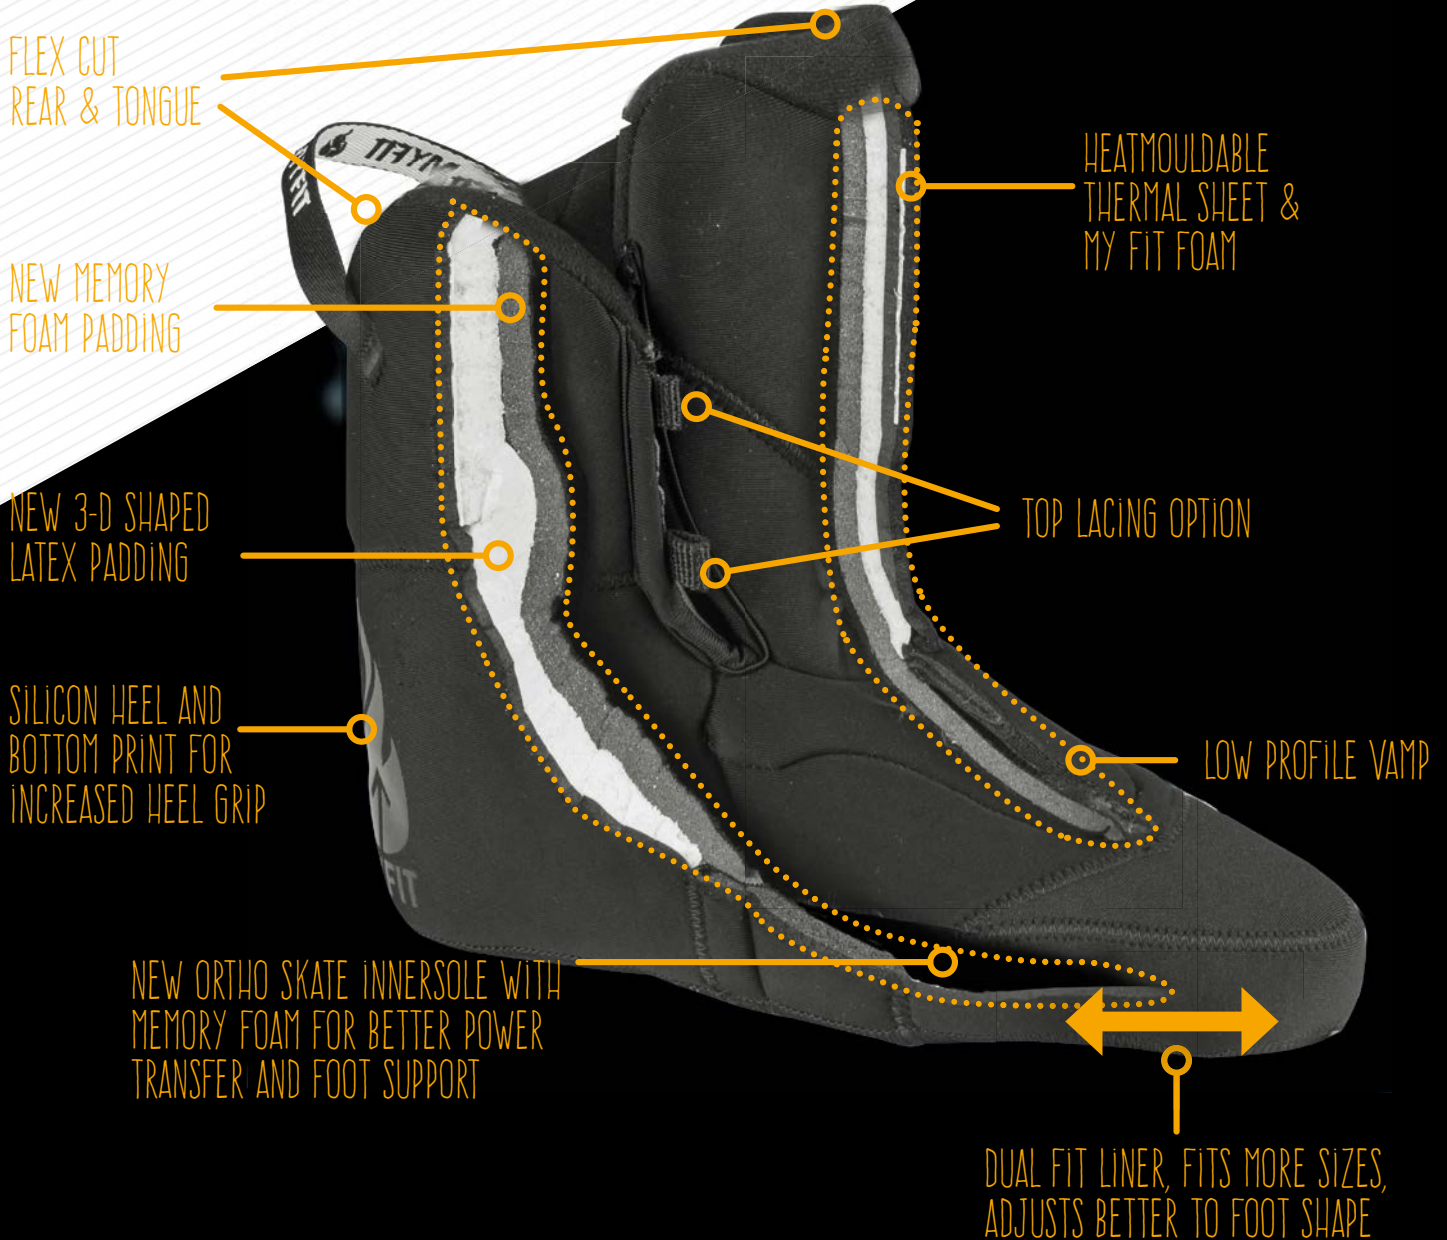

THE NEW RECALL LINER MEANS INSTANT MEMORY FIT.

The liner combines the finest materials such as 3-D shaped latex foam with memory foam and dual density closed cell foam.

Along with the new memory fit 3-D skates innersole the Recall liner accomplishes a 360 degree custom fit. The lacing on top of the liner adds extra stability and fixation for perfect fit, control and performance.

Every time you step in you will feel the "Recall effect": fully memory foam wrapping smoothly around your feet for perfect contact and comfort.