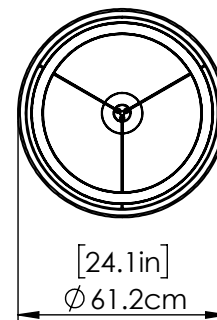

DIMENSIONS

- Length / Ø:** 24"
- Width:** N/A"
- Height:** 5.5"
- Depth:** N/A"
- Minimum Height:** 7"
- Maximum Height:** 47"

INTEGRATED LED INFORMATION

- Wattage:** 6.5W
- Initial Lumens:** 3999
- Delivered Lumens (3000K):** N/A
- Delivered Lumens (4000K):** N/A
- Delivered Lumens (5000K):** N/A
- Colour Temperature:** 3000K / 4000K / 5000K
- CRI:** 90+
- Voltage:** 120
- Dimmable:** Yes
- Required Dimmer:** N/A

PIPE / CHAIN / CORD INFORMATION

- Pipe/Chain Kit Included:** Pipe Kit Available
- Pipe Information:** 40 (15 + 12 + 9 + 4) x 0.5 Inches Pipe Kit
- Chain Information:** N/A
- Wire/Cord Information:** 10 Ft
- Max Sloped Ceiling Angle:** ASY0101 Chain & 2 Loops 180 Degrees
- *Conversion 19° to 45° : ASY0101+Finish (2 loops + 1 chain); For Additional Cost*