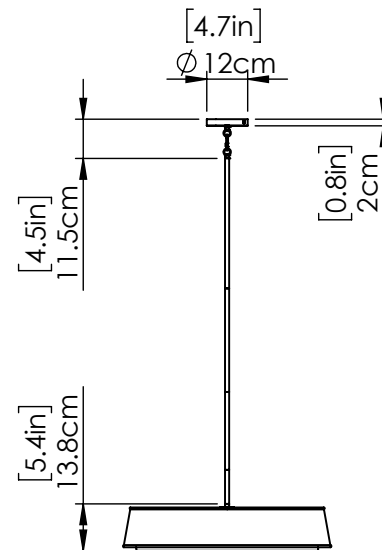

DIMENSIONS

- Length / Ø:** 24"
- Width:** N/A"
- Height:** 5.5"
- Depth:** N/A"
- Minimum Height:** 7"
- Maximum Height:** 47"

INTEGRATED LED INFORMATION

- Wattage:** 6.5W
- Initial Lumens:** 3999
- Delivered Lumens (3000K):** N/A
- Delivered Lumens (4000K):** N/A
- Delivered Lumens (5000K):** N/A
- Colour Temperature:** 3000K / 4000K / 5000K
- CRI:** 90+
- Voltage:** 120
- Dimmable:** Yes
- Required Dimmer:** N/A

PIPE / CHAIN / CORD INFORMATION

- Pipe/Chain Kit Included:** Pipe Kit Available
- Pipe Information:** 40 (15 + 12 + 9 + 4) x 0.5 Inches Pipe Kit
- Chain Information:** N/A
- Wire/Cord Information:** 10 Ft
- Max Sloped Ceiling Angle:** ASY0101 Chain & 2 Loops 180 Degrees
- *Conversion 19° to 45° : ASY0101+Finish (2 loops + 1 chain); For Additional Cost*