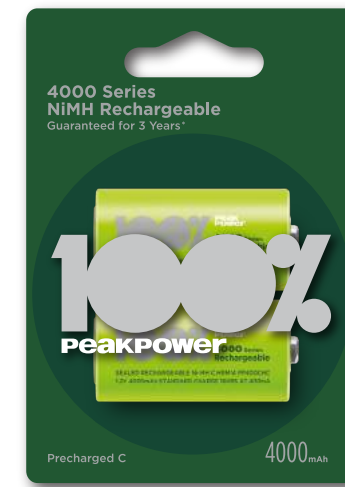

Guarantee for 3 years base on charging every 10 days

PP80AAHC-U4
AAA 1.2V

4 pcs

PP130AAHC-U4
AA 1.2V

PP230AAHC-U4
AA 1.2V

PP400CHC-U2
C 1.2V

2 pcs

PP400DHC-U2
D 1.2V