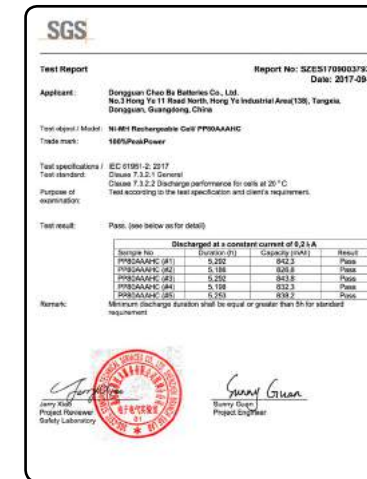

100% Reliable

Our rechargeables' capacity is certified by SGS for ultra-reliability

Extra Assurance and Certificates

AAA
 Battery's capacity is certified by SGS at all above **800mAh**

AA
 Battery's capacity is certified by SGS at all above **1300mAh/2300mAh**