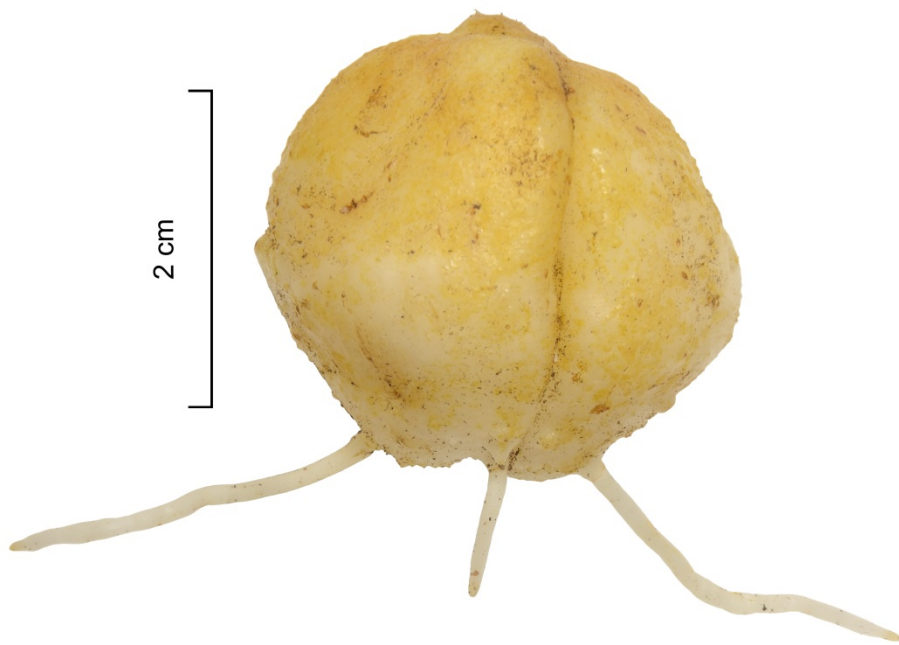

***Fritillaria verticillata* Willd.**

Accession number 498
Photo. 10APR2010
Laurence Hill © 2010

Scientific name of specimen *Fritillaria verticillata* Willd. Sp. Pl. 2: 91 (1799).

Collectors name and number Arnis Seisums

Date of collection MAY1990

Collection Locality Kazakhstan: Southern Altai, NE of Markakol Lake, W of Bobrovka, Kara-Sumbe Valley

Habitat/Ecology At the edge of woodland, among large boulders on moderately steep, generally N facing slope, c. 1500m

Supplementary data Plant material – Jānis Rukšāns (Latvia), under the cultivar name 'Kara-Sumbe' 2006.

Vernacular names: huang hua bei mu (China). This accession synonymous with: 2005-2049 (K), Material included in the following study: Leitch et al. (2007) Punctuated genome size evolution in Liliaceae, J. Evol. Biol. 20: 2296 – 2308.