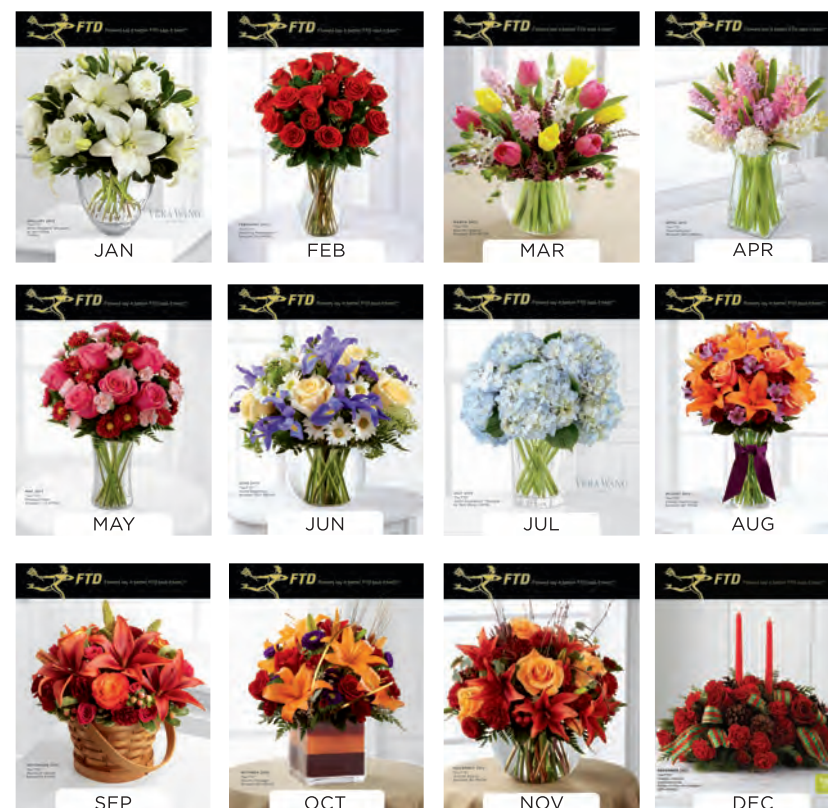

(Open Size: 8 1/2" x 21 3/4")