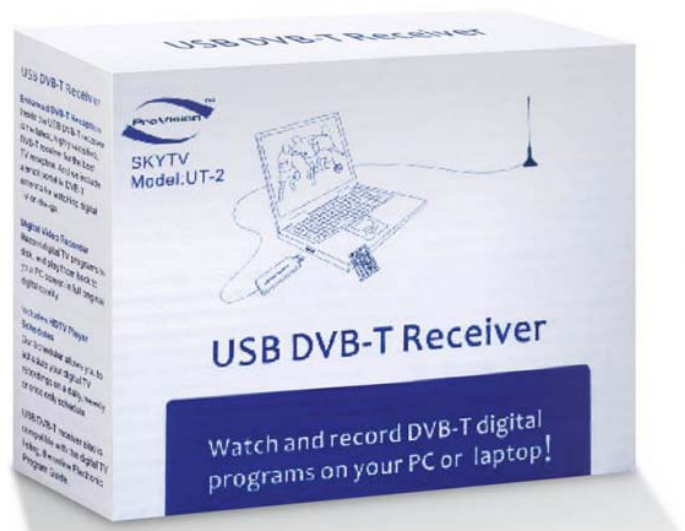

System Requirements

Windows XP® (32/64 bit) or Windows Vista™(32/64 bit)

or Windows 7™(32/64 bit)with latest Service Pack

Intel® Pentium® 4 2.0 GHz or equivalent AMD

512 MB RAM FOR Windows XP®, 1 GB RAM FOR Windows7™ & Vista™

One free USB 2.0 Port

Graphics/Sound controller with support for DirectX® 9 or higher

256MB Hard disk space to install driver and software

CD or DVD-ROM drive