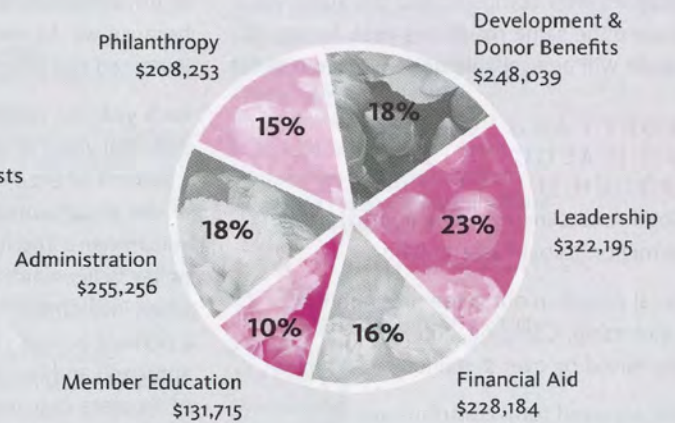

GRANTS & EXPENSES 2006 - 2007

TOTAL: $1,393,642

Program support may fluctuate from year to year due to bequests, designated donations or one-time-only program grants.

Gamma Phi Beta Foundation, Inc. is an Internal Revenue Code 501(c)(3) non-profit corporation. All gifts to the Foundation are tax-deductible to the extent allowed by law. Gamma Phi Beta Foundation books for the fiscal year ending July 31, 2006 were audited by JDS Professional Group. An audit report for the period ending July 31, 2007 will be provided upon written request to the Foundation. Tax Identification Number 75-6026984.

GIVING SECURITIES

Donating appreciated assets to the Foundation may be an appropriate way to receive an immediate charitable deduction and avoid

capital gains tax, while supporting the mission of the Foundation. You can contribute long-term appreciated stocks or other securities by contacting the Foundation office at 303.799.1874 to obtain transfer information and other instructions.

LIMITED TIME GIVING OPPORTUNITY

A law passed in 2006 permits tax-free charitable gifts from a traditional or Roth Individual Retirement Account (IRA). If you are 70½ or older, you can transfer up to $100,000 from your IRA to the Gamma Phi Beta Foundation until December 31, 2007. For more information about this unique and limited-time opportunity, call the Foundation staff at 303.799.1874 or speak to your tax advisor.

THANK YOU!

Thank you for the following partial underwriters of this year's Annual Report

Aria Communications
Direct Marketing Designs, Inc.
Hampden Press
Keith Steiner of UBS Financial Services, Inc.
MJ Insurance

Thank you to the editorial and design teams for this year's Annual Report:

Co-Editors: *Magnes Welsh (Memphis) and Jennifer Huguenin Moeller (Missouri-Columbia)*

Volunteer Contributors: *Shelley Chandler (Lamar), Anne Layton (McGill), Sally Erikson Lewis (Bradley), René Matz Thompson (California State-Fullerton), Laura McMurray (Lamar), Sharon Vickers (Memphis), Julie Vowell-Ramirez (Texas)*

Graphic Design: *Rogue Element, Inc.*