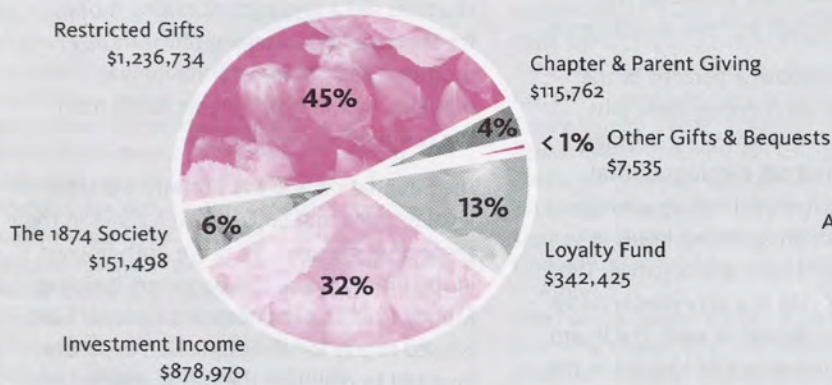

TOTAL NET ASSETS 2002 - 2007

CONTRIBUTIONS & INCOME 2006 - 2007

TOTAL: $2,732,924

GRANTS & EXPENSES 2006 - 2007

TOTAL: $1,393,642

Program support may fluctuate from year to year due to bequests, designated donations or one-time-only program grants.

Gamma Phi Beta Foundation, Inc. is an Internal Revenue Code 501(c)(3) non-profit corporation. All gifts to the Foundation are tax-deductible to the extent allowed by law. Gamma Phi Beta Foundation books for the fiscal year ending July 31, 2006 were audited by JDS Professional Group. An audit report for the period ending July 31, 2007 will be provided upon written request to the Foundation. Tax Identification Number 75-6026984.

GIVING SECURITIES

Donating appreciated assets to the Foundation may be an appropriate way to receive an immediate charitable deduction and avoid

capital gains tax, while supporting the mission of the Foundation. You can contribute long-term appreciated stocks or other securities by contacting the Foundation office at 303.799.1874 to obtain transfer information and other instructions.

LIMITED TIME GIVING OPPORTUNITY

A law passed in 2006 permits tax-free charitable gifts from a traditional or Roth Individual Retirement Account (IRA). If you are 70½ or older, you can transfer up to $100,000 from your IRA to the Gamma Phi Beta Foundation until December 31, 2007. For more information about this unique and limited-time opportunity, call the Foundation staff at 303.799.1874 or speak to your tax advisor.

THANK YOU!

Thank you for the following partial underwriters of this year's Annual Report

Aria Communications
Direct Marketing Designs, Inc.
Hampden Press
Keith Steiner of UBS Financial Services, Inc.
MJ Insurance