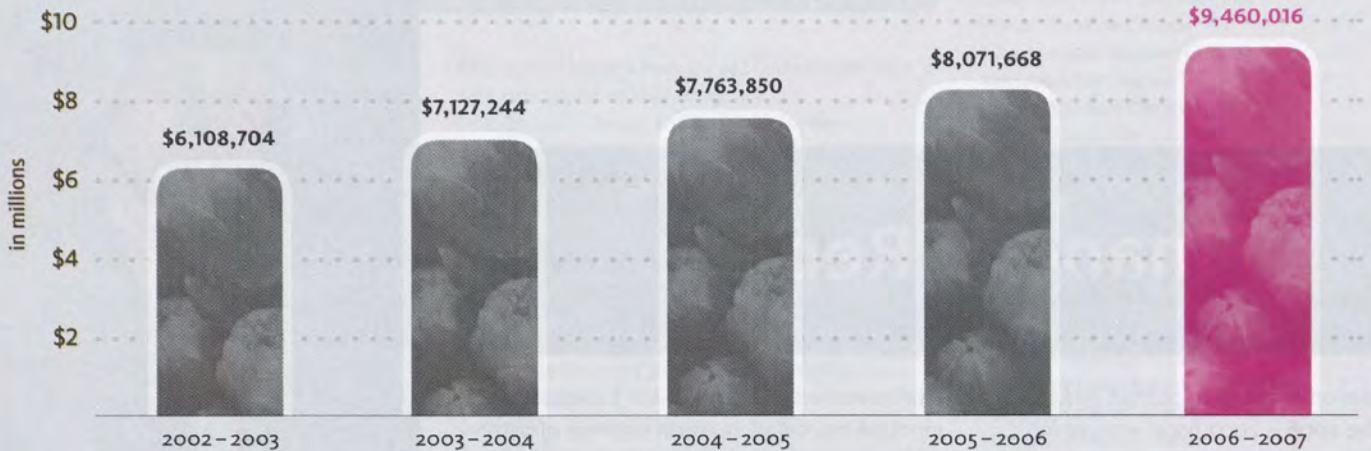

TOTAL NET ASSETS 2002 - 2007

CONTRIBUTIONS & INCOME 2006 - 2007

TOTAL: $2,732,924