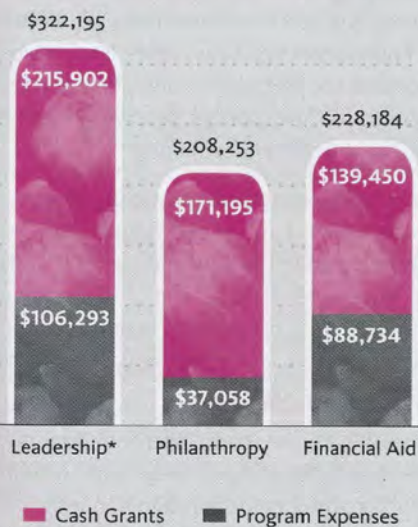

PROGRAM GRANTS & EXPENSES 2006-2007

* Includes museum expenses