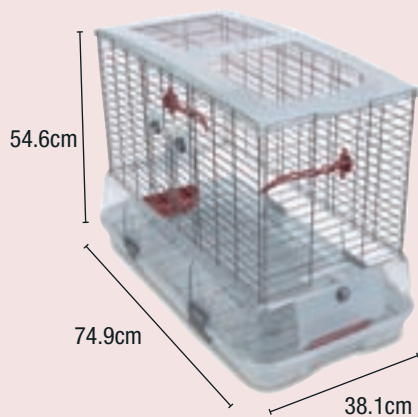

Tall

Vision® M02
83255

Large

Horizontal wire 2.6mm Vertical wire: 3mm Wire spacing (center to center): 20.5mm
Suitable for Cockatiels, Lovebirds and Parrotlets