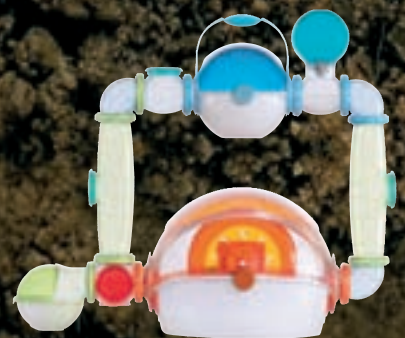

habitrail®
OVO

Habitrail Ovo replicates hamsters natural underground habitat of tunnels and dens

Find out more about Habitrail Ovo at www.habitrail.com