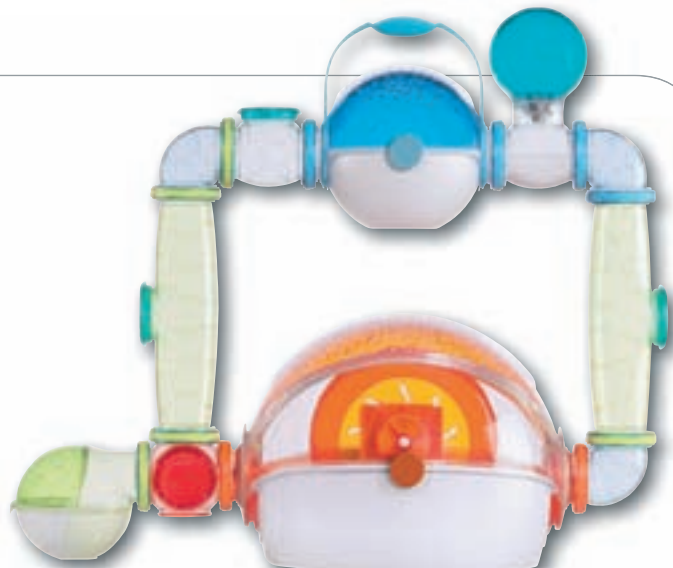

Easy Access

Innovative sliding doors allow easy access to your pet and make feeding and cleaning a breeze.

habitrail[®]

OVO

62610
OVO Suite

OVO Suite includes:

- Cage Unit
- Den
- Transport Unit
- Trails 25cm (2)
- Elbows (3)
- Tee
- Cube
- Water Bottle
- Lock Connectors (11)
- Food Dish
- Cosy Hideaway
- Wheel

62620
OVO Loft

OVO Loft includes:

- Cage Unit
- Water Bottle
- Chewable Maze
- Steel Top Grill
- Side Retractable Door
- Lock Connector
- Wheel
- Food Dish

habitrail®

ovo Dwarf Hamster Habitat

The ideal home and play environment for your dwarf hamster or mouse