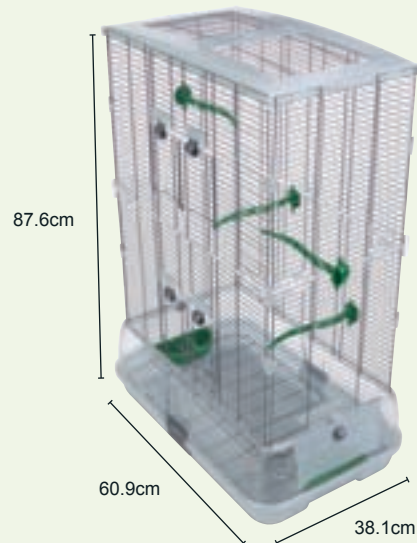

PACKAGING

Bright, colourful and contemporary packaging for maximum instore impact

All Vision® Cages Contain: 2x Seed/Water Cups, 2x Waste Shields, 2x Perches (4x Perches in Tall Models)

Small

Horizontal wire 1.6mm Vertical wire: 2.6mm, Wire spacing (center to center): 12.3mm
Suitable for Budgies, Canaries, Lovebirds and Finches

Short

Vision® S01
83200

Tall

Vision® S02
83210

Medium

Horizontal wire 1.6mm Vertical wire: 2.6mm Wire spacing (center to center): 12.3mm
Suitable for Budgies, Canaries, Lovebirds and Finches

Short

Vision® M01
83250