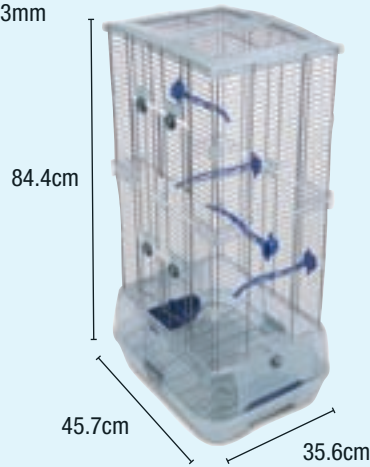

Short

Vision® S01
83200