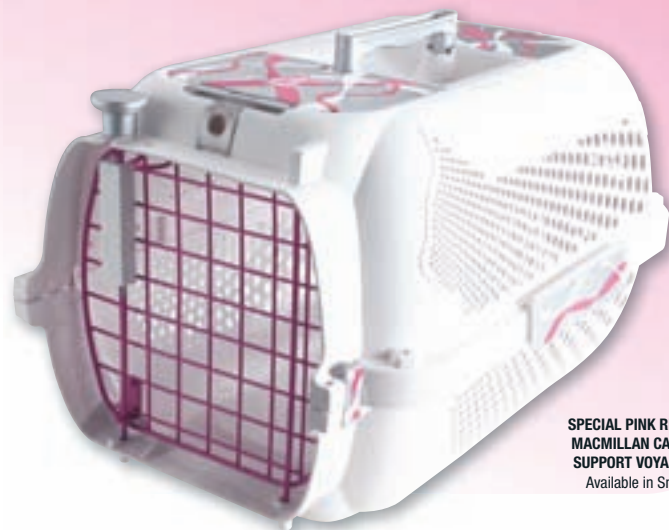

SPECIAL PINK RIBBON
MACMILLAN CANCER
SUPPORT VOYAGEUR
Available in Small