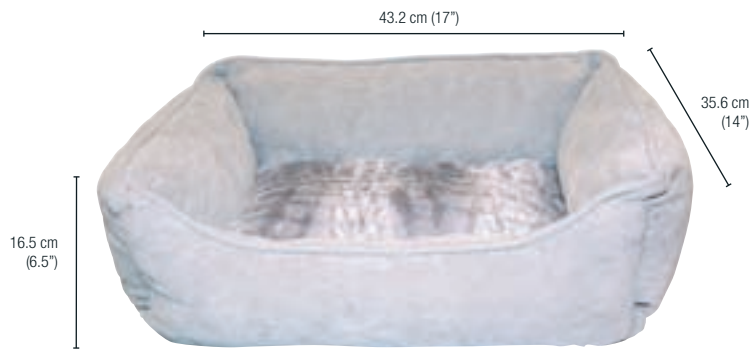

PATTERN	COLOURS	ART #
Rosebud	Pink	C5411
Rosebud	Blue	C5412

REVERSIBLE CUDDLE BED

Completely washable for easy maintenance

Reversible - warm & cozy or cool & soothing

Virgin polyester fibre filling for extra comfort and shape retention