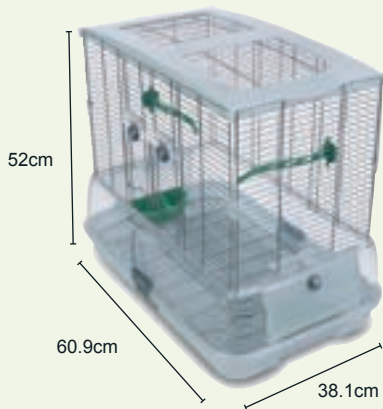

Tall

Vision® S02
83210

Medium

Horizontal wire 1.6mm Vertical wire: 2.6mm Wire spacing (center to center): 12.3mm
Suitable for Budgies, Canaries, Lovebirds and Finches