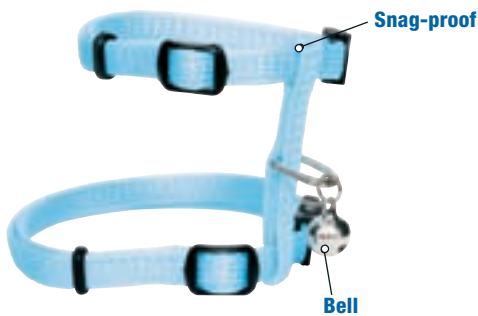

"S" - Animal
52418

ADJUSTABLE HARNESS AND LEASH SET

PATTERN	SIZE	ART #
Jungle Stripes	Small	55251
Animal	Small	55252
Butterfly	Small	55253
Urban	Small	55254
Pink	Medium	55373
Blue	Medium	55374