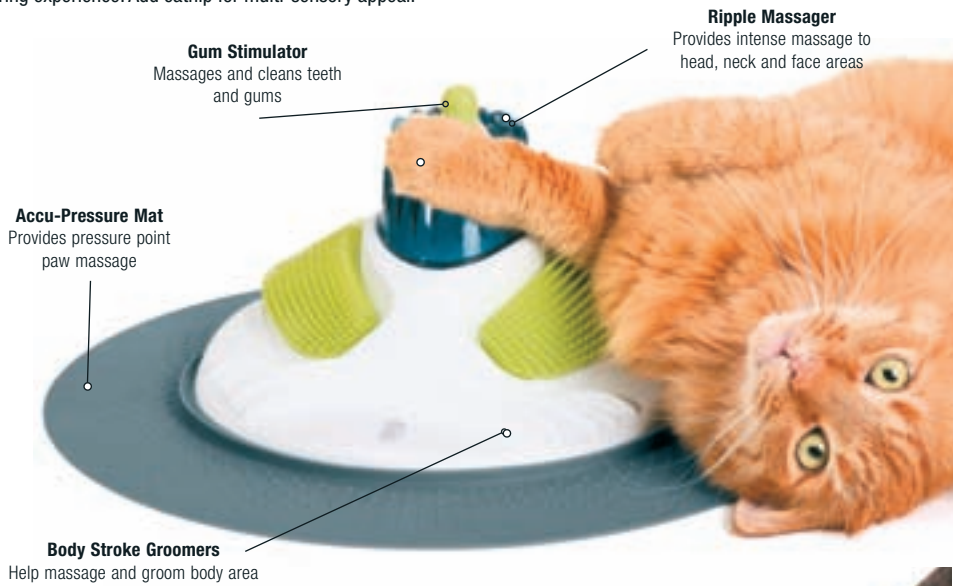

SENSES

MASSAGE CENTER

The Catit® Design Senses Massage Center appeals to your cat's sense of touch by offering a variety of textures that provide a luxurious pampering experience. Add catnip for multi-sensory appeal.

50720

SCRATCH PAD

The Catit® Design Senses Scratch Pad appeals to your cat's sense of touch, providing the scratching surface he instinctively needs. Add catnip or conceal treats in the cut-outs for multi-sensory appeal.

50725

REPLACEMENT SCRATCH PAD

Replacement scratching pad for use with the Catit® Design Senses Scratch Pad, with cut-outs for addition of treats or catnip.

Blue Swirl
50751

PLAY CIRCUIT

Sight, sound and touch are key senses used when hunting prey. The Catit® Design Senses Play Circuit incorporates all three and is specially designed to entice, engage and entertain your cat while appealing to his natural hunting instincts.

50730

Peek-a-Boo track
design allows cat to see, chase and swat the ball

Grey and green ball
specifically designed to attract cat's attention