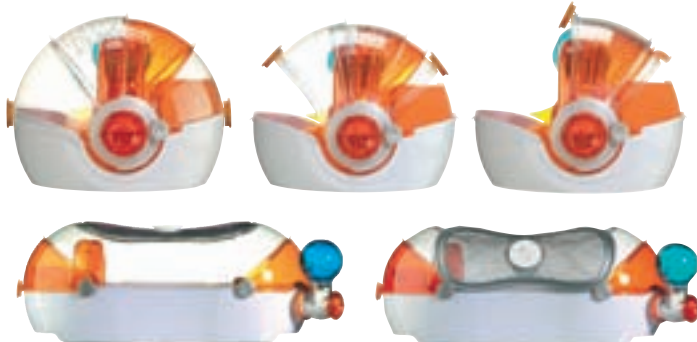

It's A-Maze-ing!

The Habitrail OVO Mini Maze unit may look deceptively simple, but the possibilities are endless! Separate flat-pack cardboard maze units are available, all with their own theme. Hide food and treats in the nooks and crannies for your hamster to discover and look out for exciting new additions to the maze range!