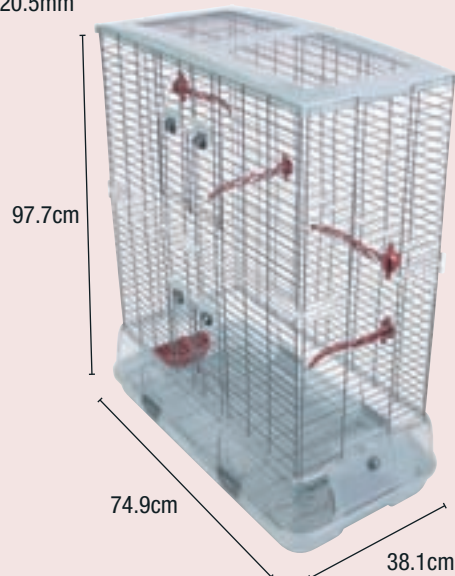

PACKAGING

Bright, colourful and contemporary packaging for maximum instore impact

All Vision® Cages Contain: 2x Seed/Water Cups, 2x Waste Shields, 2x Perches (4x Perches in Tall Models)

Small

Horizontal wire 1.6mm Vertical wire: 2.6mm, Wire spacing (center to center): 12.3mm
Suitable for Budgies, Canaries, Lovebirds and Finches

Tall

Vision® M02
83255

Large

Horizontal wire 2.6mm Vertical wire: 3mm Wire spacing (center to center): 20.5mm
Suitable for Cockatiels, Lovebirds and Parrotlets

Short

Vision® L11
83310

Tall

Vision® L12
83315

CAGE STANDS

Vision Stand: The Vision Stand has a stylish modern design. Constructed from sturdy metal, with a wood grain finish and accessories shelf, it complements any decor.

CAGE PAPER

- Easy to Clean
- Keeps Cage Clean
- Fits Vision Cages