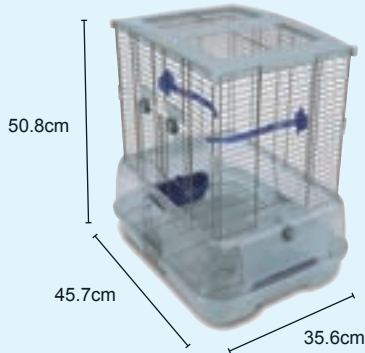

EXTERIOR SEED/WATER CUP ACCESS

- Allows non-invasive access, reduces stress to bird during maintenance
- Can be used for either food or water

DOUBLE PIVOTING FRONT DOORS

- Pivot inwards at 90° angle
- Allows versatile positioning

PACKAGING

Bright, colourful and contemporary packaging for maximum instore impact

All Vision® Cages Contain: 2x Seed/Water Cups, 2x Waste Shields, 2x Perches (4x Perches in Tall Models)

Small

Horizontal wire 1.6mm Vertical wire: 2.6mm, Wire spacing (center to center): 12.3mm
Suitable for Budgies, Canaries, Lovebirds and Finches