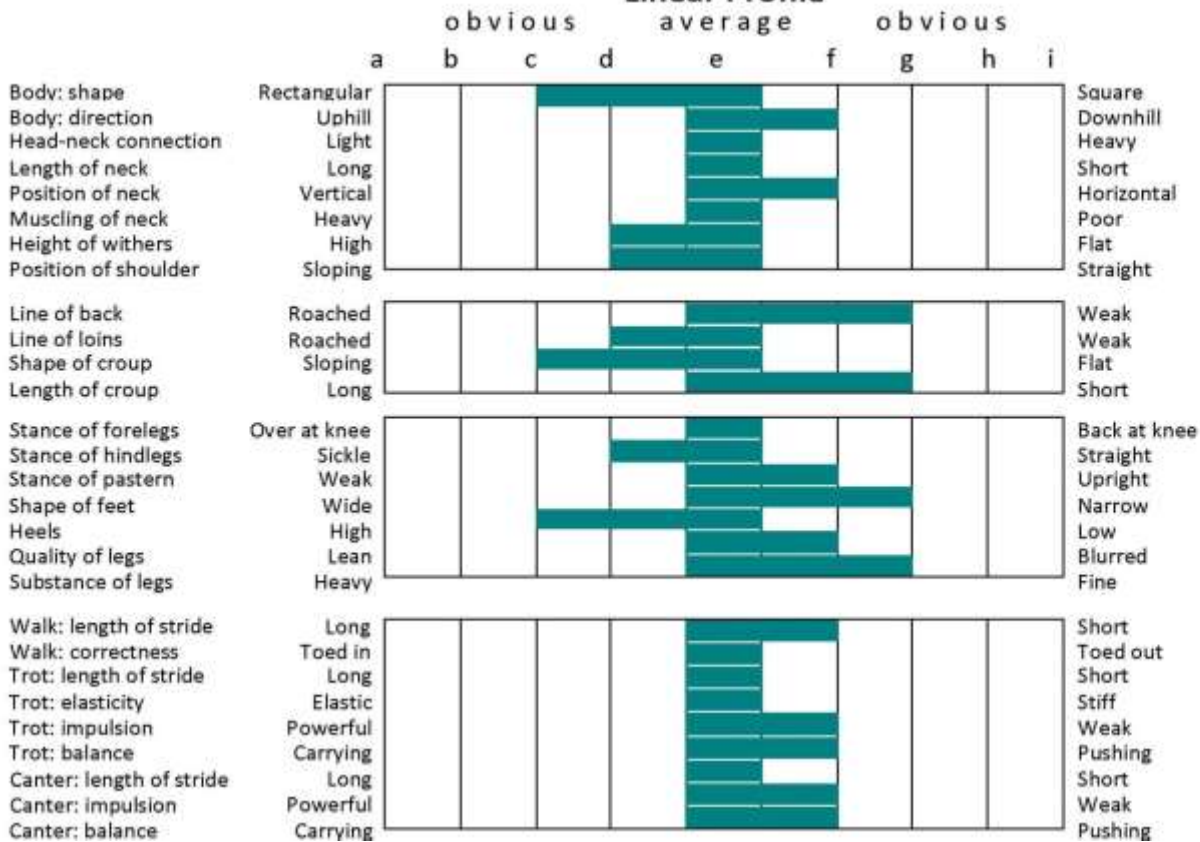

Linear Profile

The progeny of the stallion have accumulated the following international points:

NAME	FEI Number	BREED	YEAR	SEX	BREEDER	DAM	SJ	EV	DR
HHS LOUIS	103YV73	ISH	2006	C	THOMAS A HUGHES	HHS FLOWING by RAMIRO B	5		
MHS AUTOMATIC	104QN83	ISH	2005	G	ITA BRENNAN	CAPE MAY by DIAMOND SERPENT	65		
MHS GOING GLOBAL	103TH95	ISH	2006	G	ITA BRENNAN	GOWRAN LADY by CAVALIER ROYALE	1576		

The progeny of the stallion have accumulated the following national points:

NAME	UENL	Breed	Year	Col	Sex	Ht.	BREEDER	OWNER	DAM	SJI (pts)	E.I. (pts)	D.I. (pts)