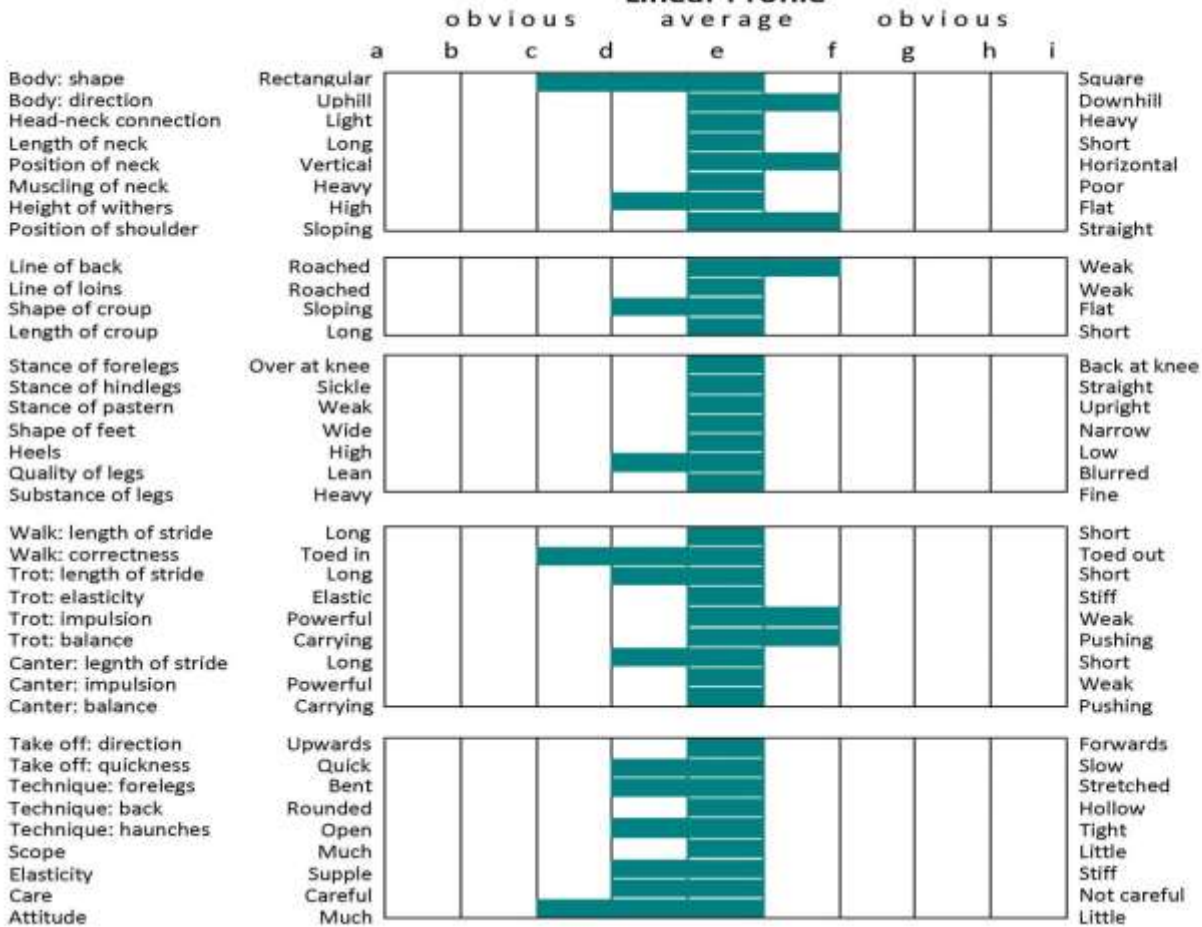

Linear Profile

The progeny of the stallion have accumulated the following international points:

NAME	FEI Number	BREED	YEAR	SEX	BREEDER	DAM	SJ	EV	DR
COMPLETELY CROSBIE	103IS05	ISH	2004			AOIFE BAY by RAME Z		5	
COOLEY ECLIPSE	103ZB24		2007			AOIFE BABY by RAME Z		24