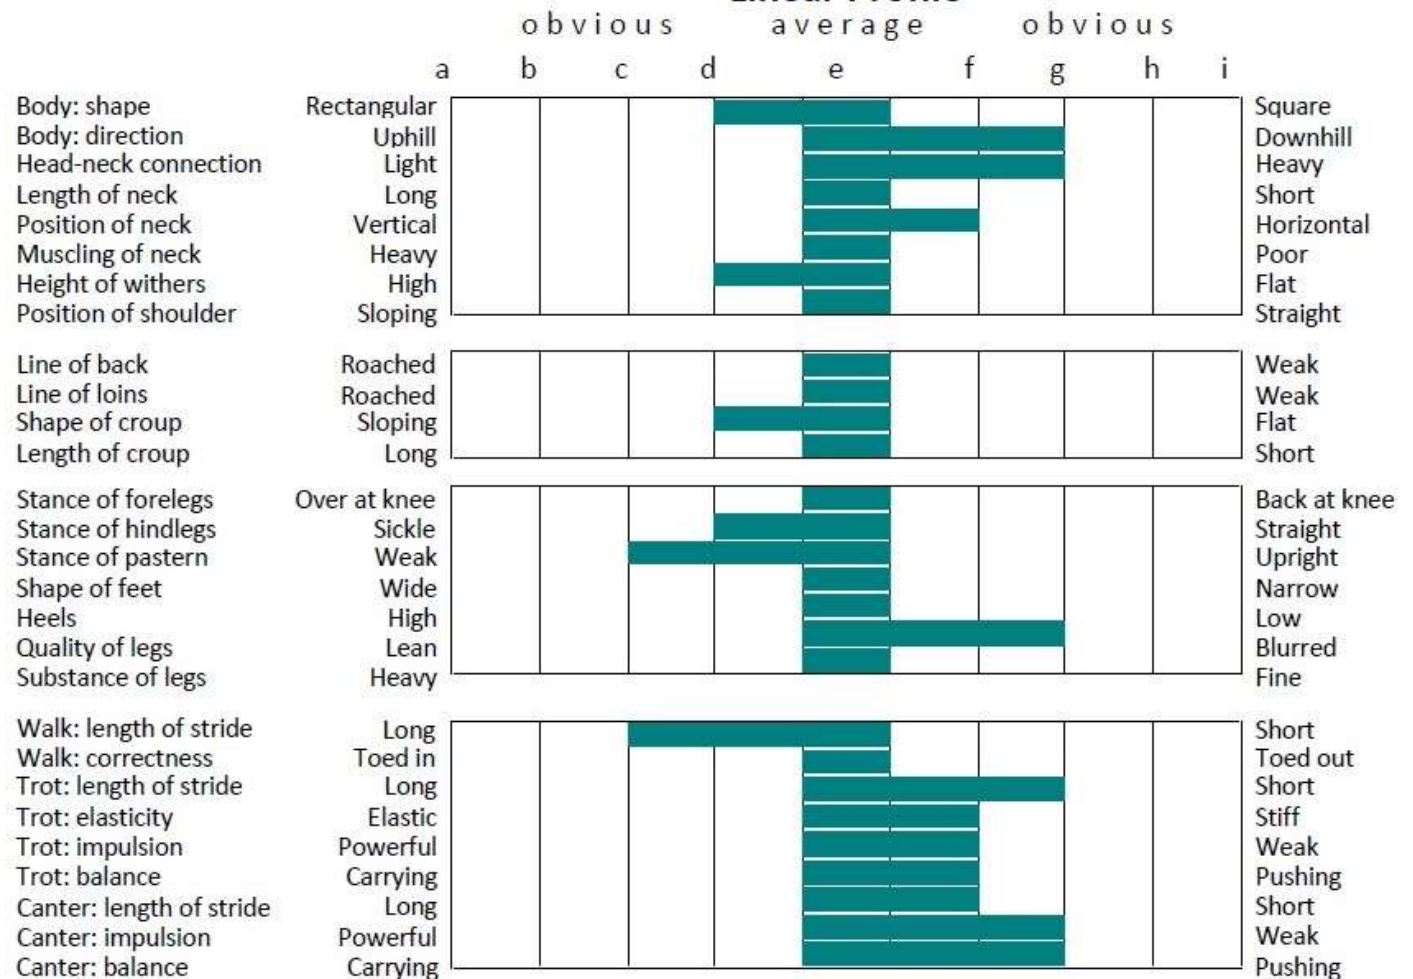

# LUIDAM (KWPN)

ISH Approved 5★

528003199304325

IHR-9575312. Colour: Chestnut. Year: 1993 Height: 165.0 cms.

Year Approved: 2008.