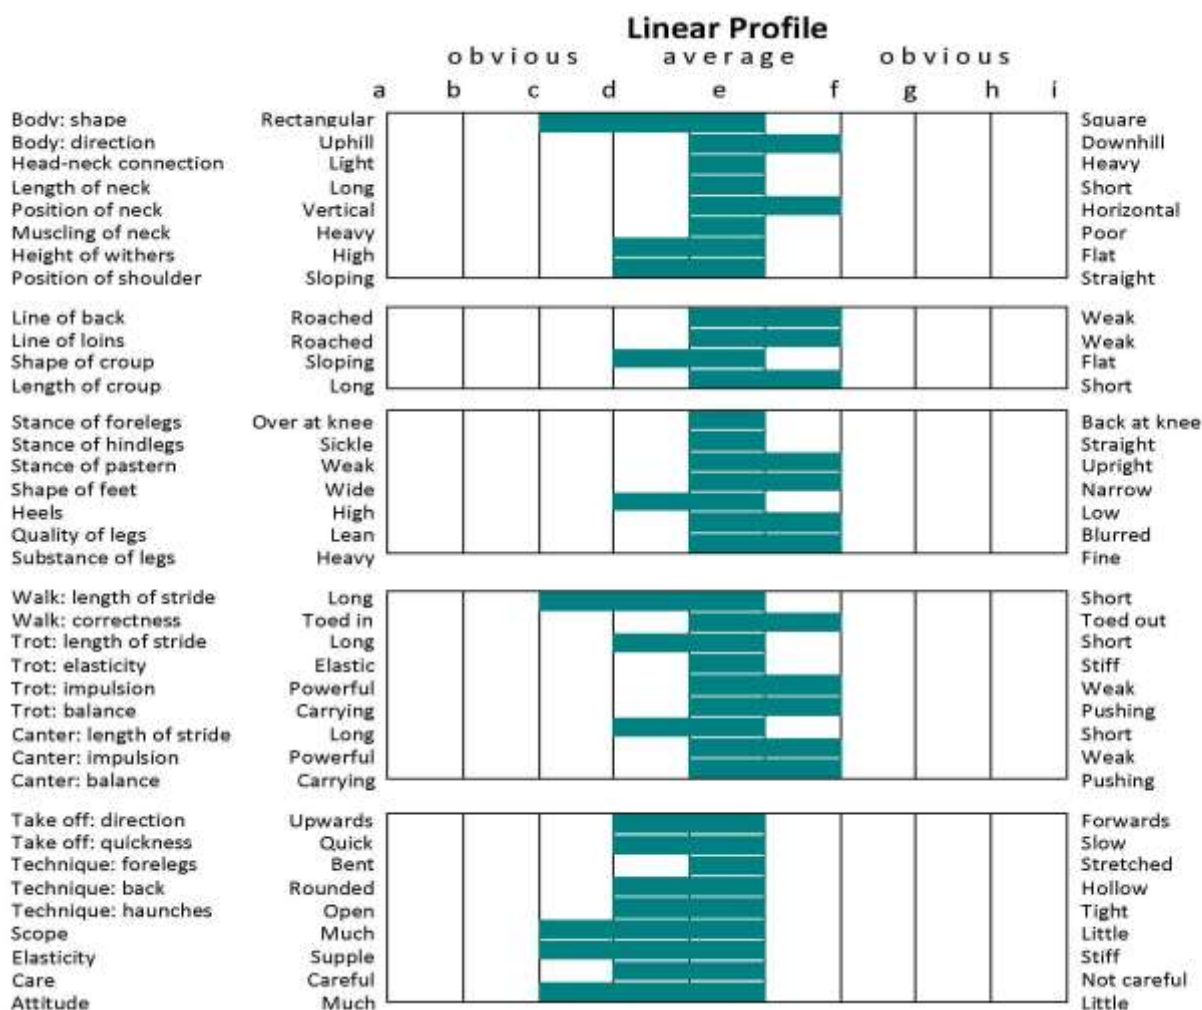

Breeder: Padraig Howley, Co. Sligo.

Service Fee: On application.

Owned by: Padraig Howley, Attychree, Enniscrone, Co. Sligo.

Telephone: 096 36721 **Mobile:** 087 2165811.

This stallion is available through:
Natural Service Fresh Semen

Frozen Semen

67 Coverings in 2014. 53 Foals registered in 2015 (24 Colts, 29 Fillies).
95 Coverings in 2015. 72 Foals registered in 2016 (32 Colts, 40 Fillies).
294 Foals registered in total (150 Colts, 144 Fillies).