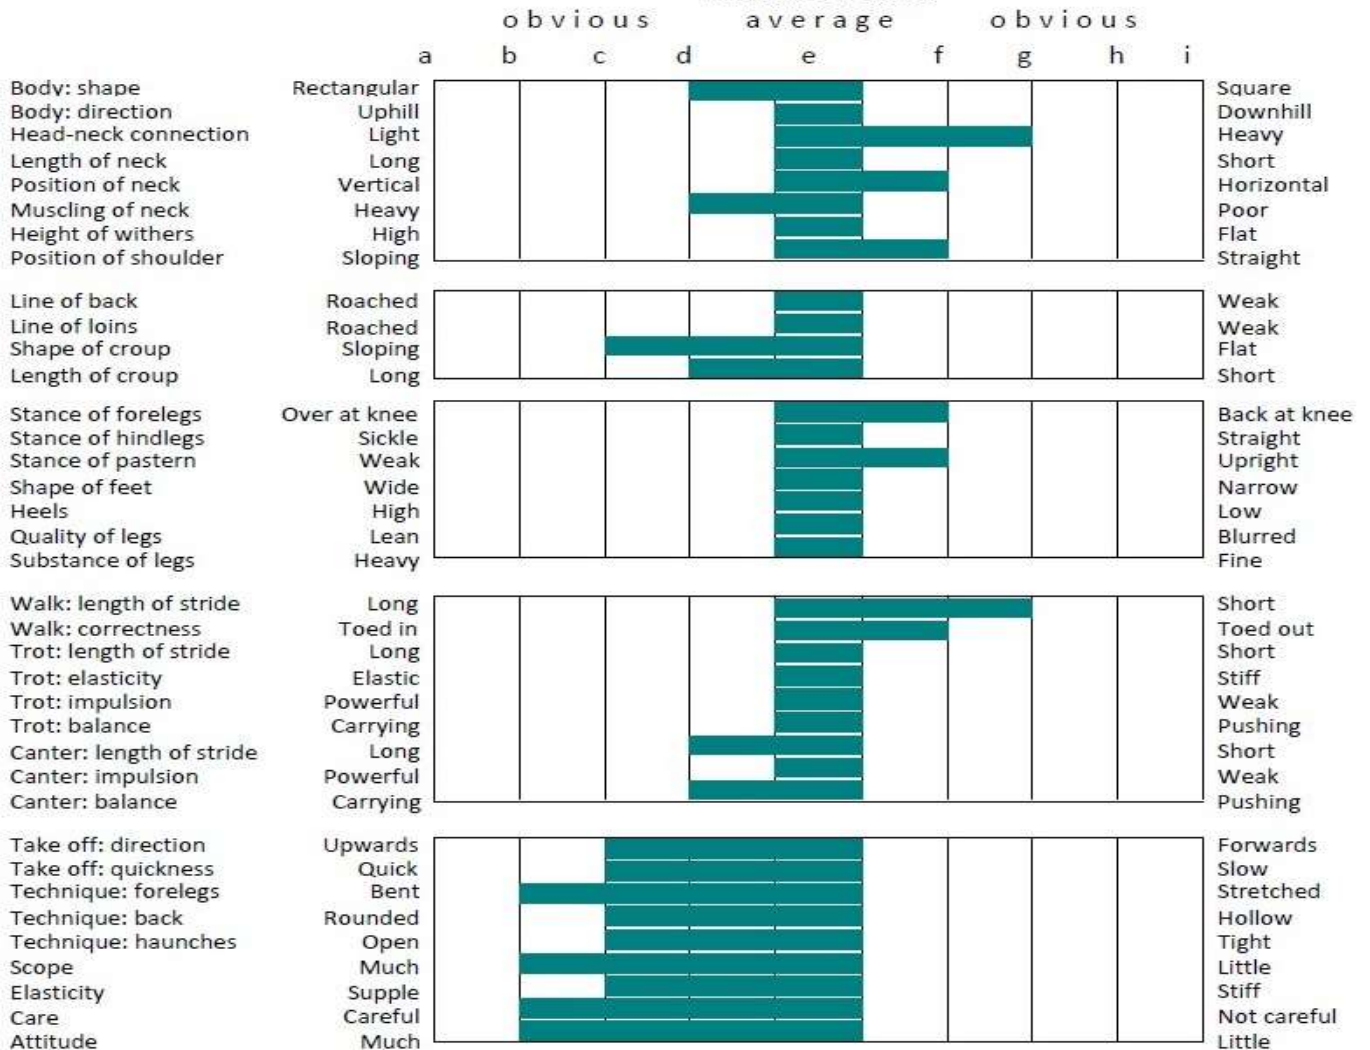

Linear Profile