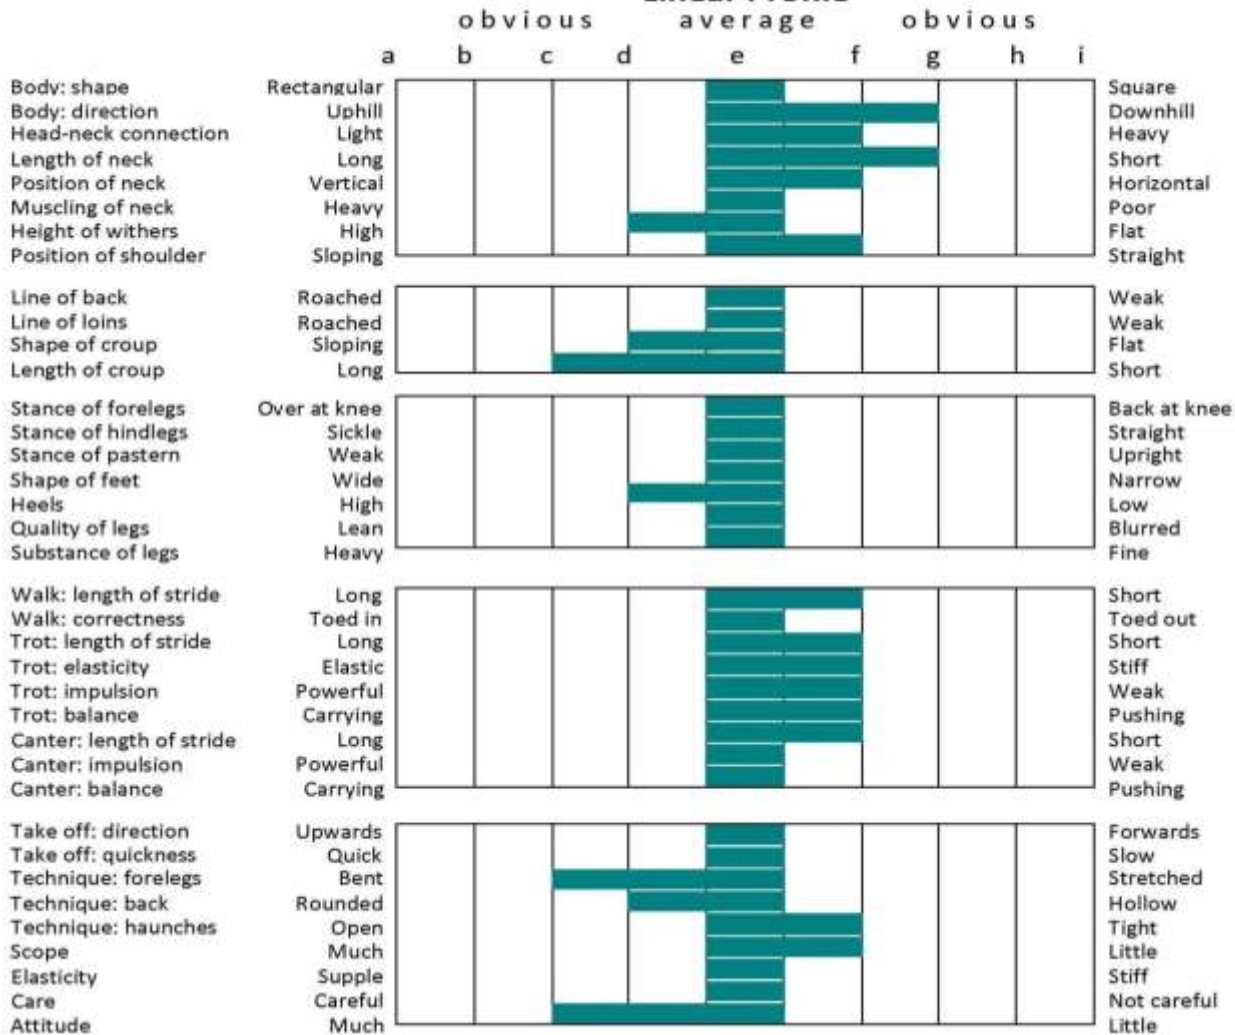

Linear Profile