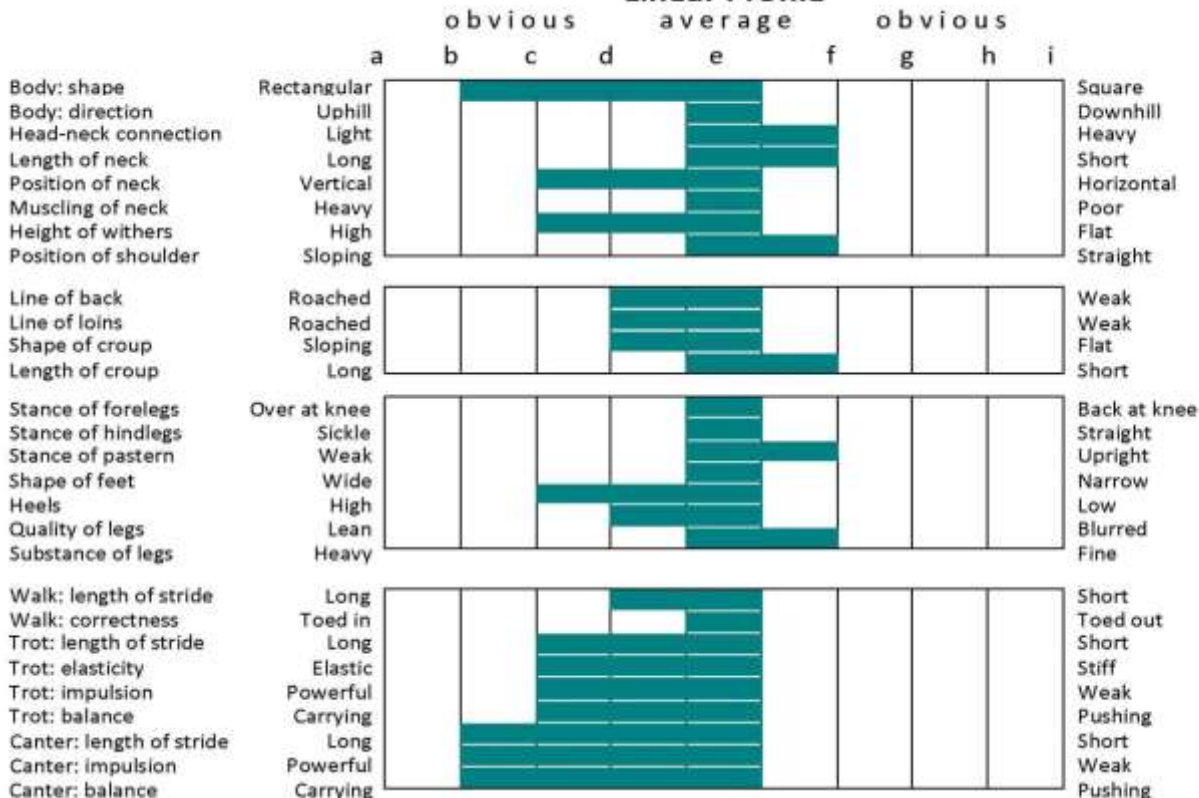

Linear Profile

The progeny of the stallion have accumulated the following international points:

NAME	FEI Number	BREED	YEAR	SEX	BREEDER	DAM	SJ	EV	DR
ALEXANDER	104GR31	KWPN	2005			KOLANDRA by AMETHIST		2	
ARCO BB	103TJ54		2005			UZABELLE BB by PARCO		18	
BAIGNEUR	103LM79	KWPN	2006	G	H.J.M. BOERDIJK, DALFSEN (NED)	by HEMMINGWAY	10