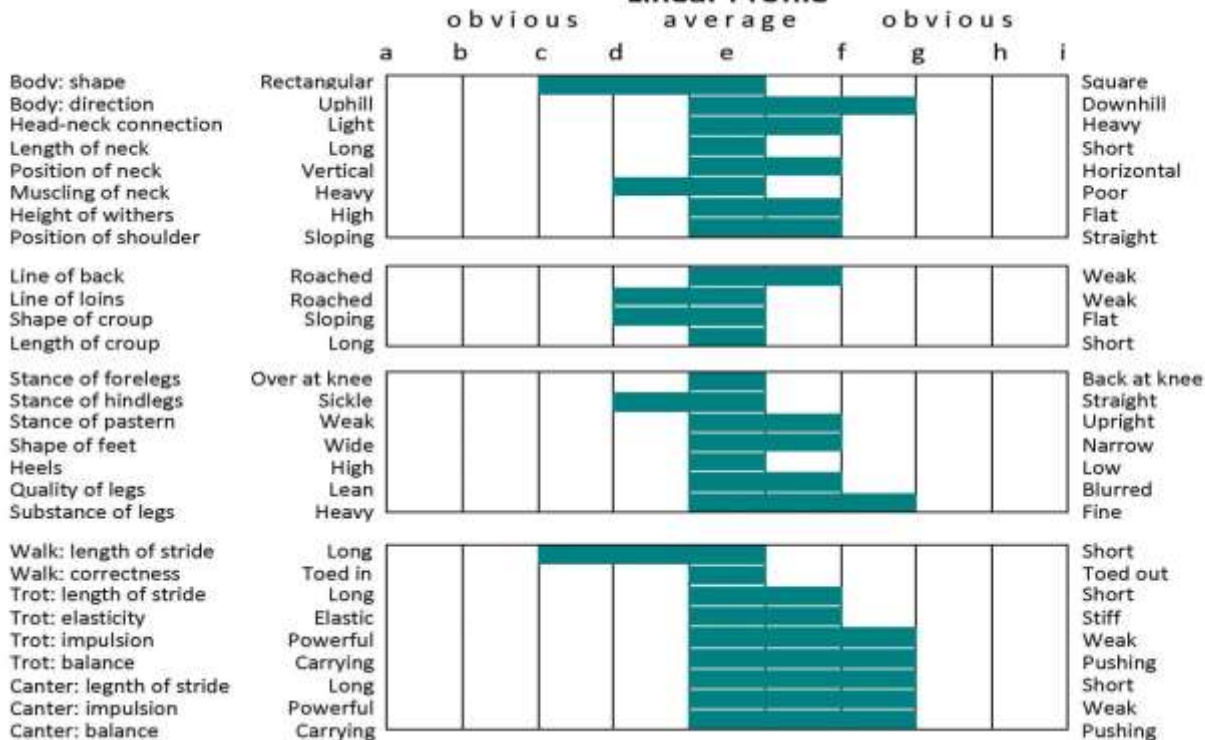

Linear Profile

The progeny of the stallion have accumulated the following international points:

NAME	FEI Number	BREED	YEAR	SEX	BREEDER	DAM	SJ	EV	DR
CRAIGNURE	104MP19	ISH	2006	B	RONAN CORRIGAN	by SAFFARAN		14	
EMBEZZLED LAW	104CZ92	ISH	2006	B	RONAN CORRIGAN	HELYNSAR by FIDEL_		2	

The progeny of the stallion have accumulated the following national points:

NAME	UELN	Breed	Year	Col	Sex	Ht.	BREEDER	OWNER	DAM	SJI (pts)	E.I. (pts)	D.I. (pts)
CHH LADY MAY	372414005176108	ISH	2006	CH	M	167	RONAN CORRIGAN	RONAN CORRIGAN	CHH HEATHERFIELD by DON JUAN DE LA BO	1	.	.
FUINSEOG FAICHE GREASAI	372414004218448	ISH	2004	B	G	0	RONAN CORRIGAN	KENNETH J BRAY	LADY CARRIG by MARK TWAIN	12	.	.
HOLLY MAY MAGIC	372414004356005	ISH	2005	BL	M	0	RONAN CORRIGAN	WILLIE LEAHY SNR	STAR OF BLUE by CLOVER VALLEY	3	.	.
JAY L	372414004483298	ISH	2005	BR	S	0	RONAN CORRIGAN	COOLREE HOUSE STUD	KILLINA LASS by ERRIGAL FLIGHT	12	.	.
KILLINA THORNOCK	372414004130351	ISH	2003	B	G	0	RONAN CORRIGAN	CHRISTINA DOWNEY	KILLINA LASS by ERRIGAL FLIGHT	3	.	.
LADY DYSART	372414004497332	ISH	2006	B	M	0	RONAN CORRIGAN	AIDAN LOFTUS	LADY CARRIG by MARK TWAIN	6	.	.
LADY NAROM	372414004405200	ISH		GR			GARY CORRIGAN	TARA MORAN	WINDY TOWN by SILVER HUNTER	6	.	.
RINGWOOD MINIM	372414004726122	ISH	2007	CH	G		MARK O'GORMAN	CATHERINE GAFFNEY	THE DOTTED MINIM by CRUISING		23	.
RUA OG	372414004616326	ISH	2004	CH	M	0	RONAN CORRIGAN	RONAN CORRIGAN	RUA JOKER	55	.	.
RUDI	372414004595304	ISH	2005	CH	G	0	RONAN CORRIGAN	RONAN CORRIGAN	CHH HEATHERFIELD by DON JUAN DE LA BO	46	.	.
THE HARVEST MOON	372414004715993	ISH	2007	B	M	0	RONAN CORRIGAN	MICHAEL J MURPHY	FLEUREN TINA	24	.	.