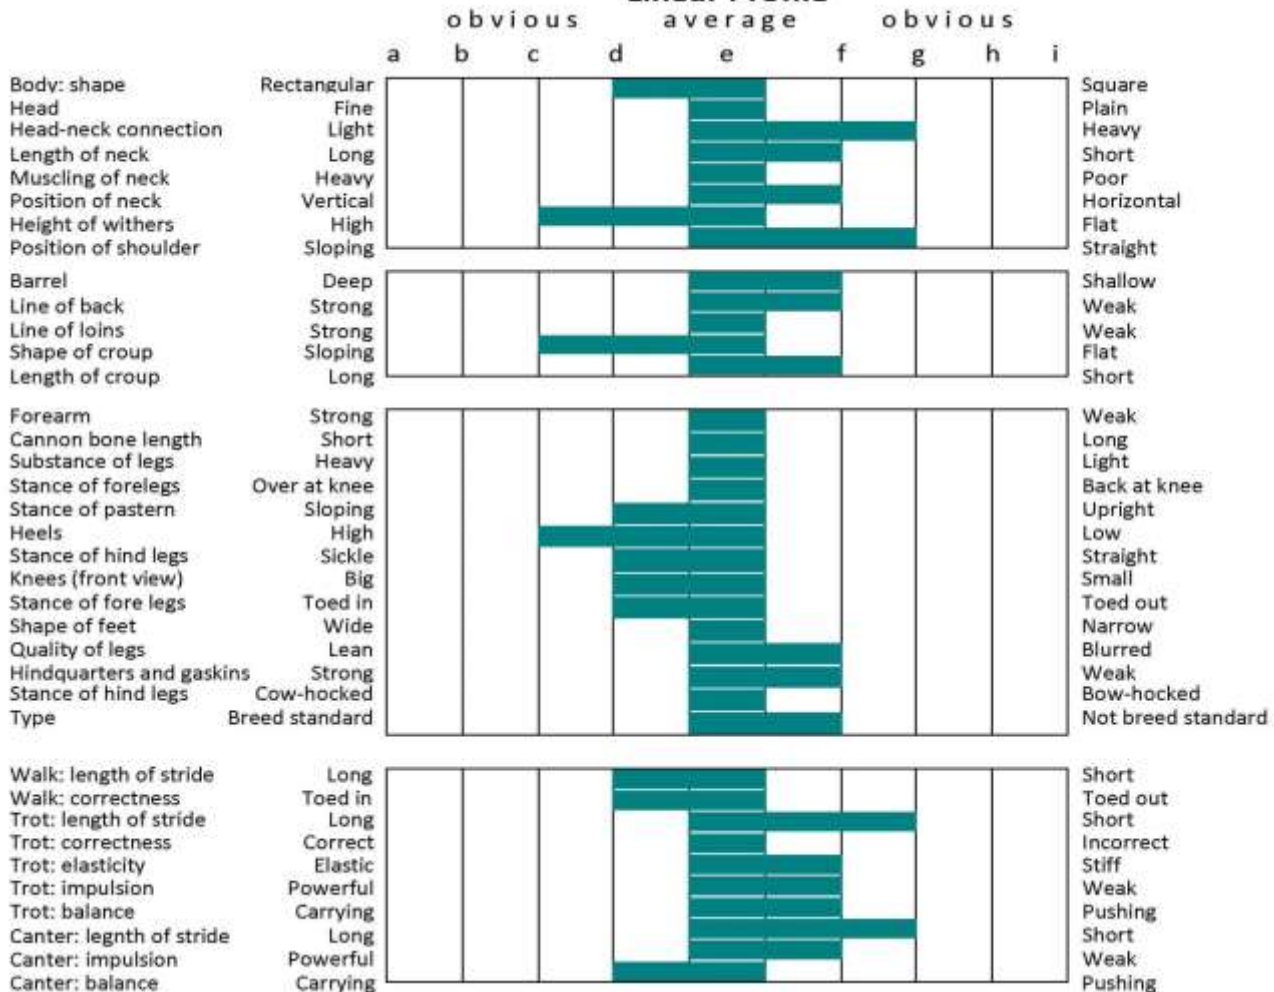

Linear Profile

The progeny of the stallion have accumulated the following national points:

NAME	UEN	Breed	Year	Col	Sex	Ht.	BREEDER	OWNER	DAM	SJI (pts)	E.I. (pts)	D.I. (pts)
CARLTON SPICE	372414004384134	ISH	2005	B	M	0	RAYMOND O'CONNOR	GWEN & JOHN MCDERMOTT	CARLTON AGUILERA by FORTIES FIELD (FR)	10		
OILEAN LOLA	372414003210244	ISH	2010	B	F	0	RAYMOND O'CONNOR	RAYMOND O'CONNOR	OILEAN GOLDIE (ISH) by RANTIS DIAMOND (ISH)	17