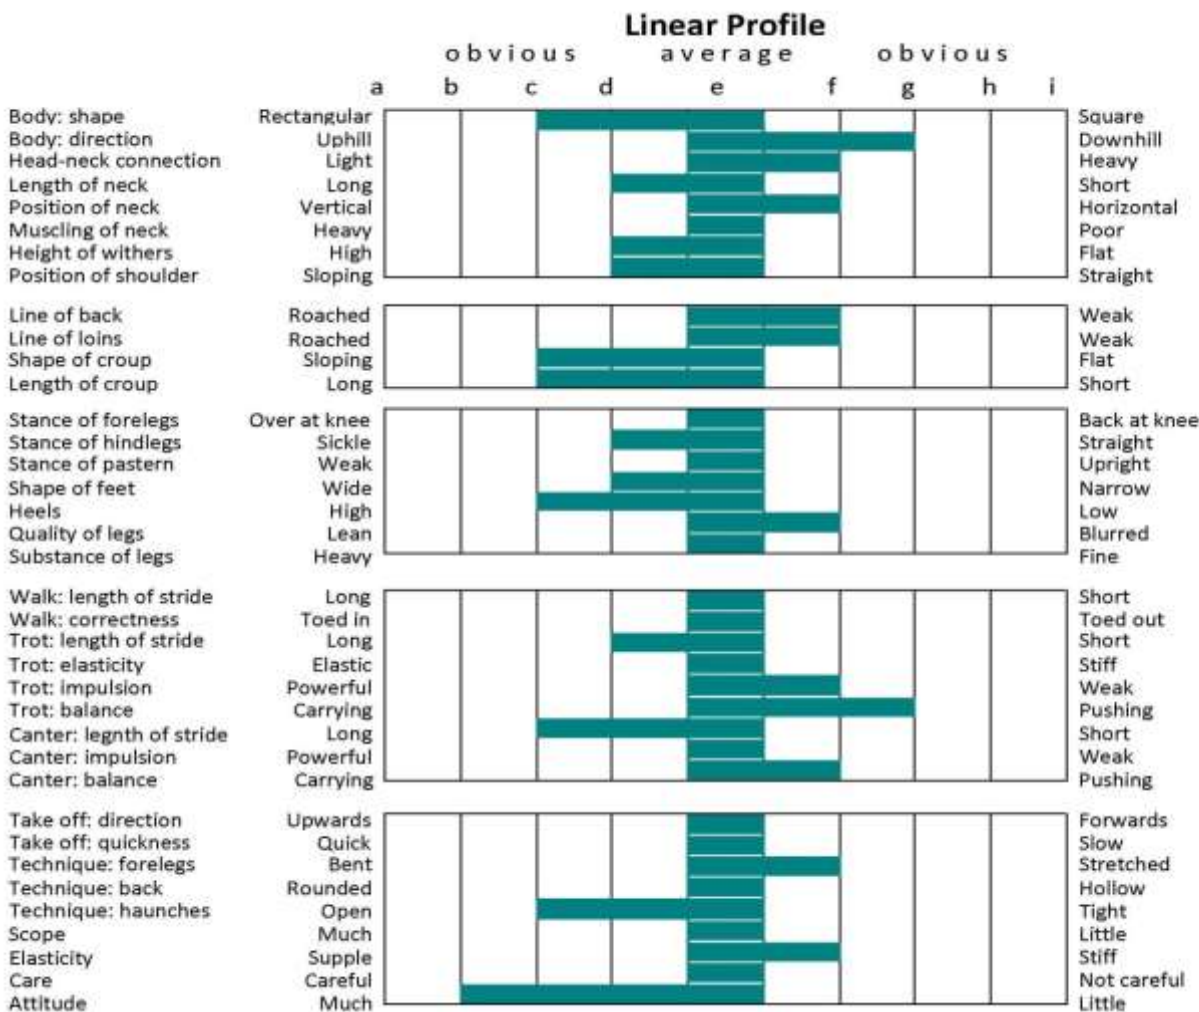

Breeder: Michael & Dorothy Tallis, Co. Kilkenny.

Service Fee: On application.

Owned by: Kedrah House Stud Ltd, Kedrah House, Cahir, Co. Tipperary.

Telephone: 052 7441790

Mobile: 087 2573261.

Web: www.kedrah.com

email: info@kedrah.com

This stallion is available through;
Fresh Semen

Frozen Semen

16 Coverings in 2014. 11 Foals registered in 2015 (7 Colts, 4 Fillies).

22 Coverings in 2015. 16 Foals registered in 2016 (7 Colts, 9 Fillies).

181 Foals registered in total (90 Colts, 91 Fillies).