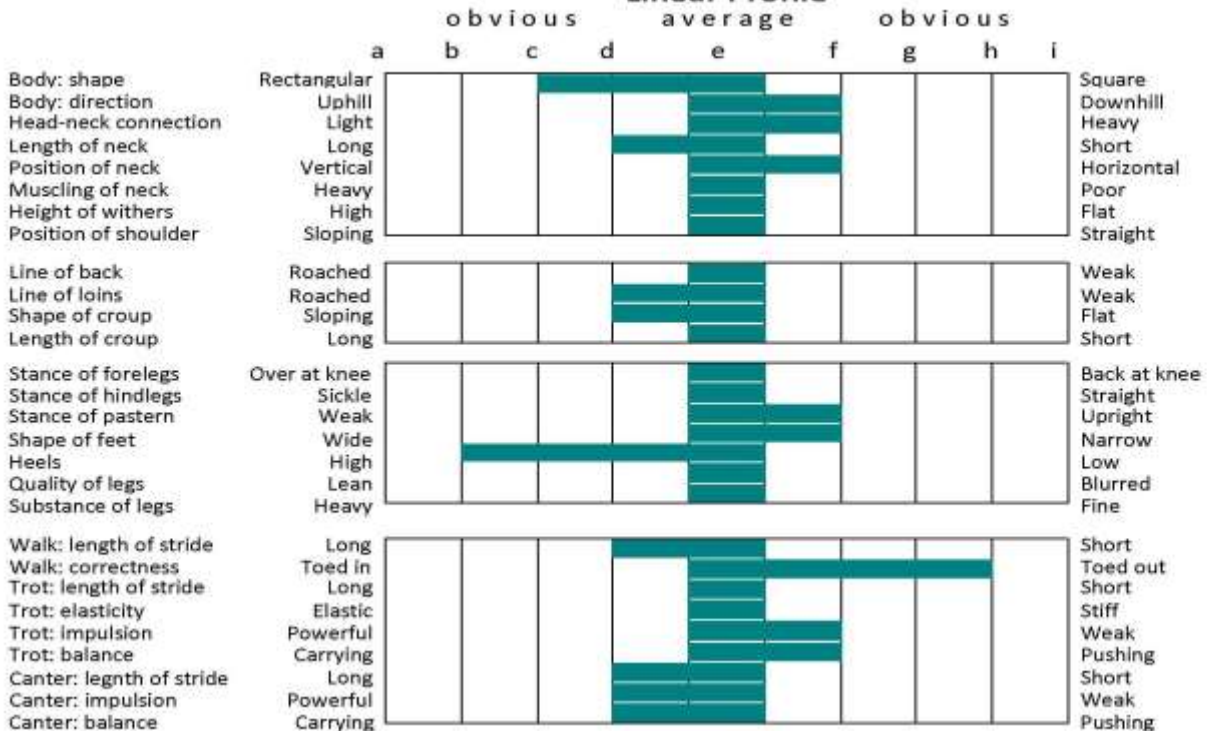

Linear Profile

The progeny of the stallion have accumulated the following international points:

NAME	FEI Number	BREED	YEAR	SEX	BREEDER	DAM	SJ	EV	DR
ANNESTOWN	IRL40727	ISH	2002	G	MARGARET MOORE	ANNESTOWN CAVALIER by CAVALIER ROYALE	680		
BOUNDALONG	GBR42408	ISH	2002	F	JAMES MURPHY	BALLYDUNNE JESS by HALLO		30	
TREGILDER	105FX93	SHGB	2010	M	PRECI SPARK LTD	by HAND IN GLOVE		34