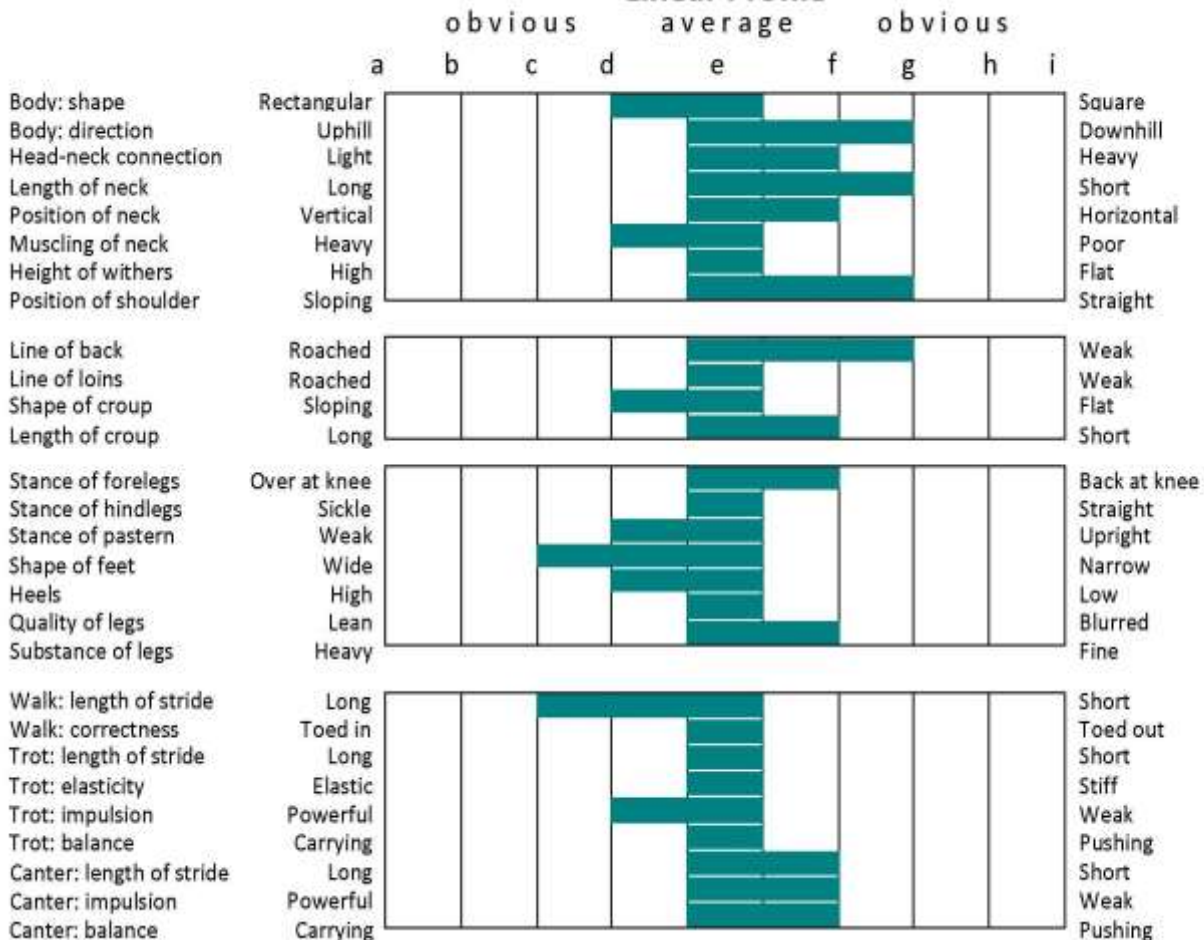

**STAR RATINGS**

Irish Sport Horse Studbook	OP	PP
Showjumping	4★	--
Eventing	--	--
Dressage	--	--
Endurance	--	--

**27% TB.**

EBV-SJ is 127 with a reliability of 0.5

**Linear Profile**

**AVALON 224 (HOLST)**