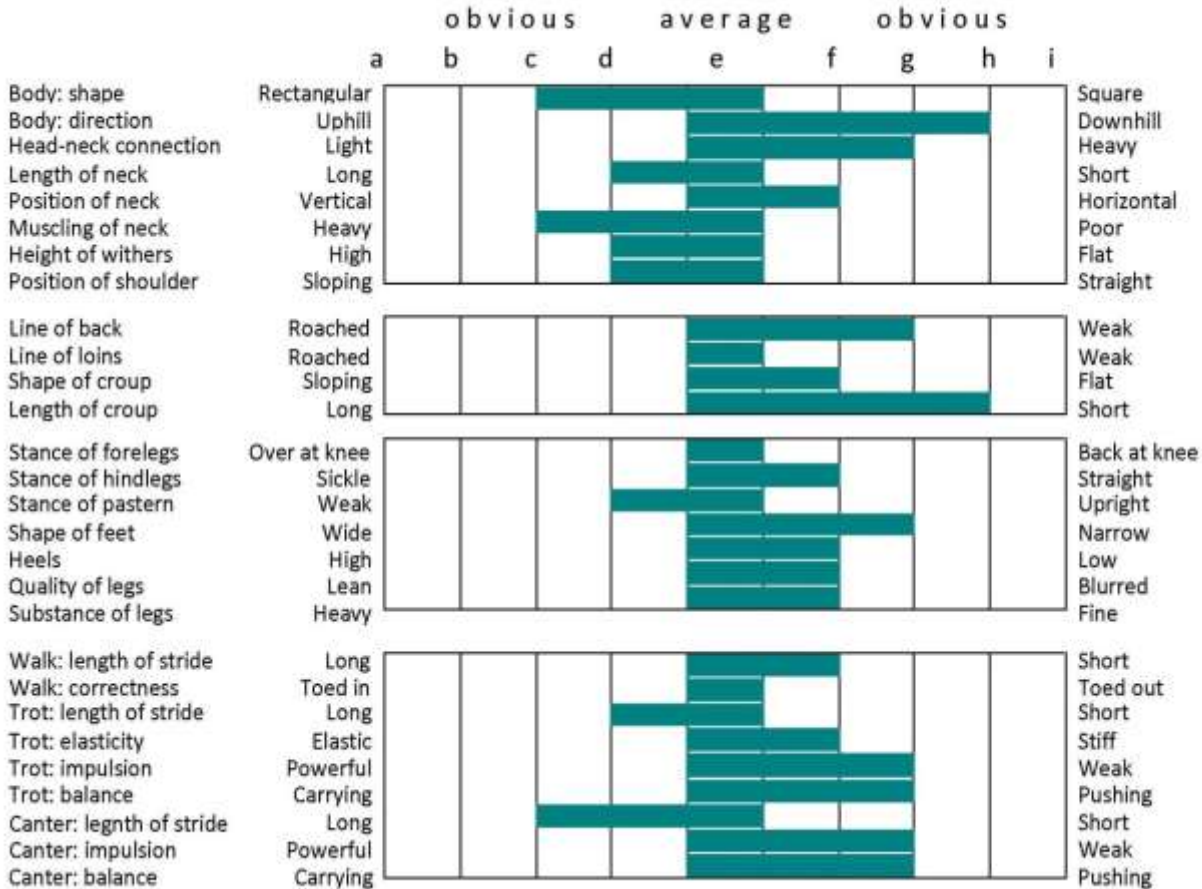

Linear Profile

The progeny of the stallion have accumulated the following international points:

NAME	FEI Number	BREED	YEAR	SEX	BREEDER	DAM	SJ	EV	DR
ANNIE CLOVER	102ZG90	ISH	2004	F	James Bradley	KILDERRY CLOVER by CLOVER HILL		770	
CAVALIER VENTURE	103LK43	ISH	2006	G	Billy Daly	NEWMARKET RARE CAVALIER by CAVALIER ROYALE		87	
FERNHILL ADVENTURE	103SX59	ISH	2006	G	Mary Quinlivan	CLOVERWOOD by CLOVER HILL		228	
MORNING VENTURE	GBR43166	ISH	2002	C	Steven O'donoghue	MORNING COFFEE by SKY BOY		103	
NEWMARKET VENTURE CLOVER	103IH60	ISH	2004	G	Billy Daly	NEWMARKET RARE CAVALIER by CAVALIER ROYALE	380