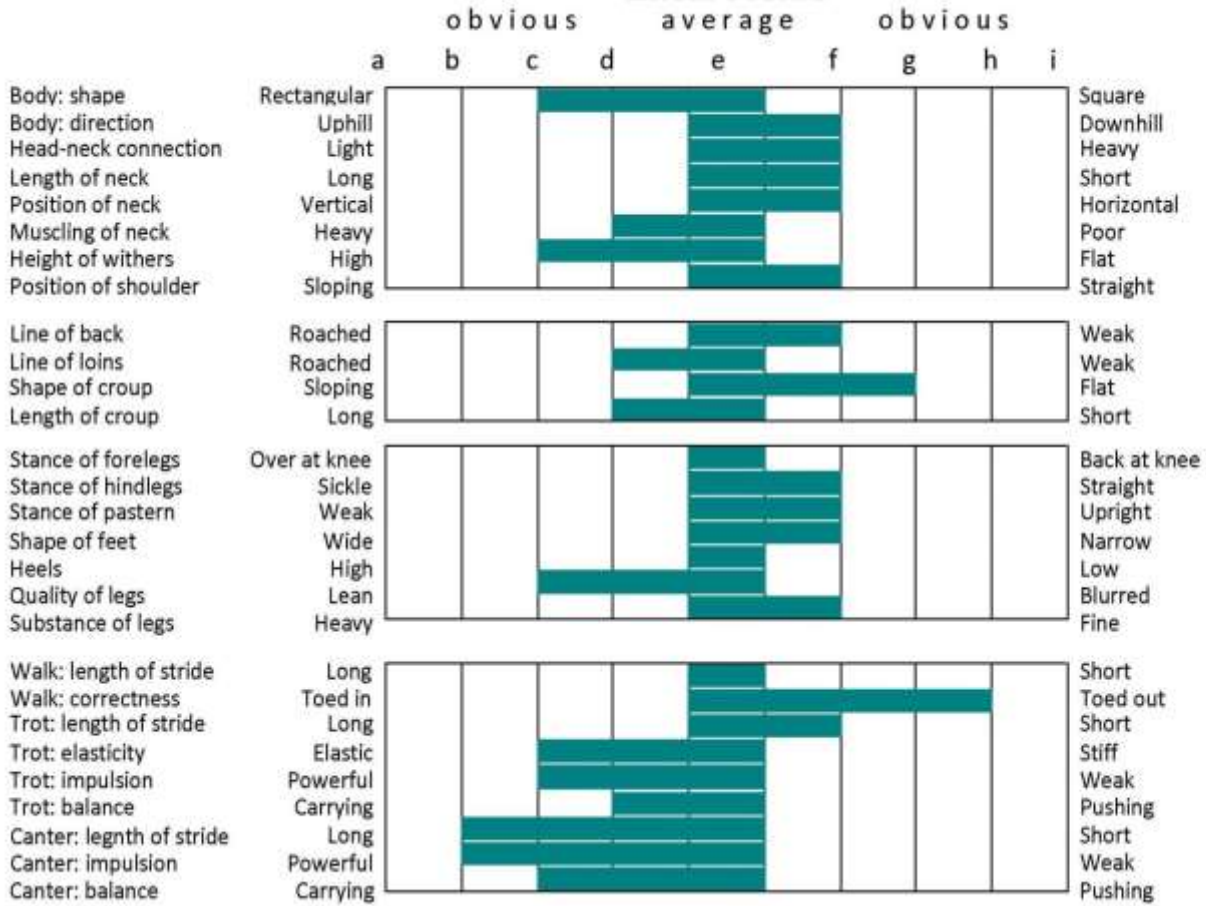

Linear Profile

The progeny of the stallion have accumulated the following national points: