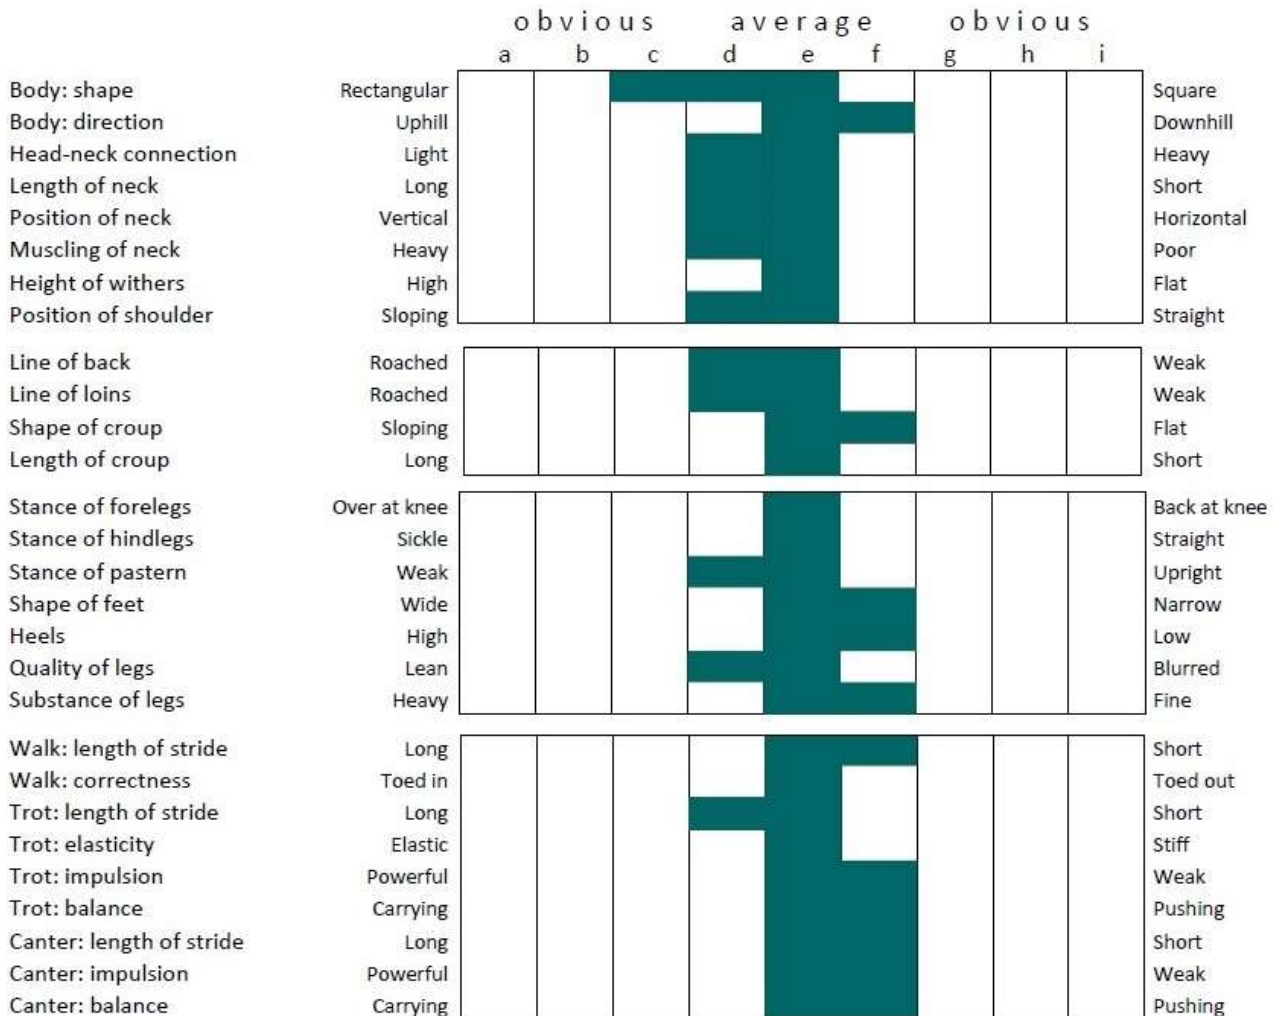

**100% TB.**

**Linear Profile**

**QUIDAM JUNIOR I (KWPN)**

**ISH Approved 4★**

**528003199611570**

IHR-2893287. Colour: Brown. Year: 1996 Height: 160.0 cms. Girth: 184.0 cms. Bone: 21.0 cms.

Year Approved: 2013.