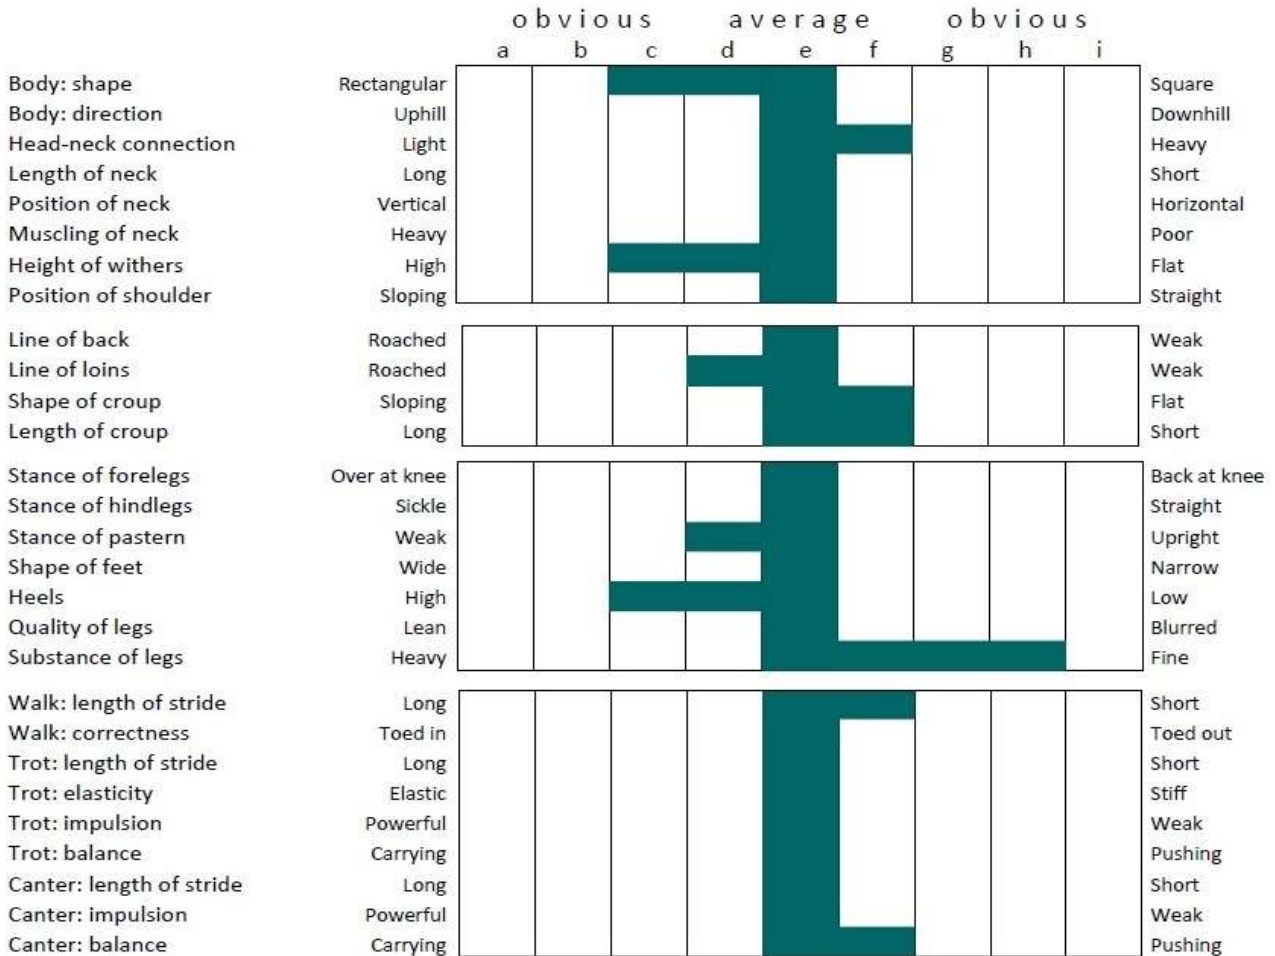

Linear Profile