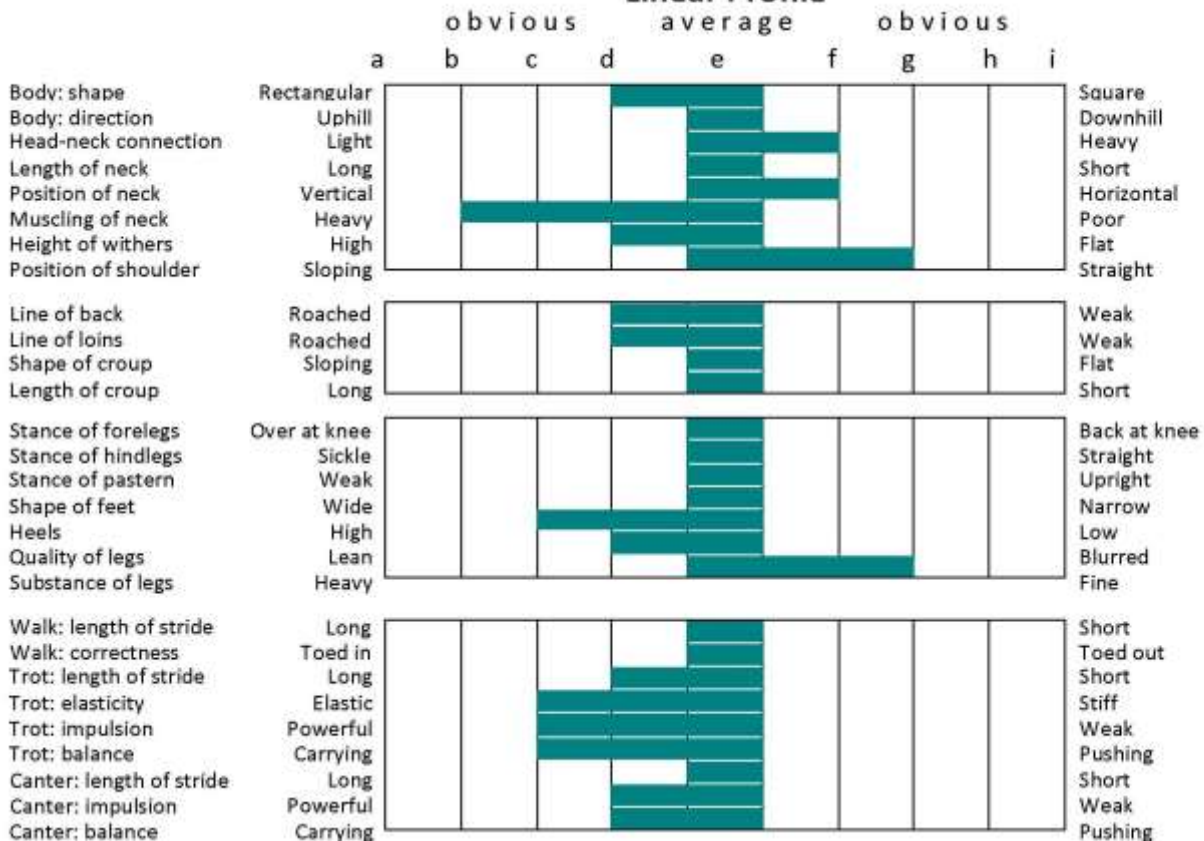

Linear Profile

The progeny of the stallion have accumulated the following international points:

NAME	FEI Number	BREED	YEAR	SEX	BREEDER	DAM	SJ	EV	DR
WETTER	102QC78	KWPN	2003			HELIOLIGHT by DEMOCRAAT	25