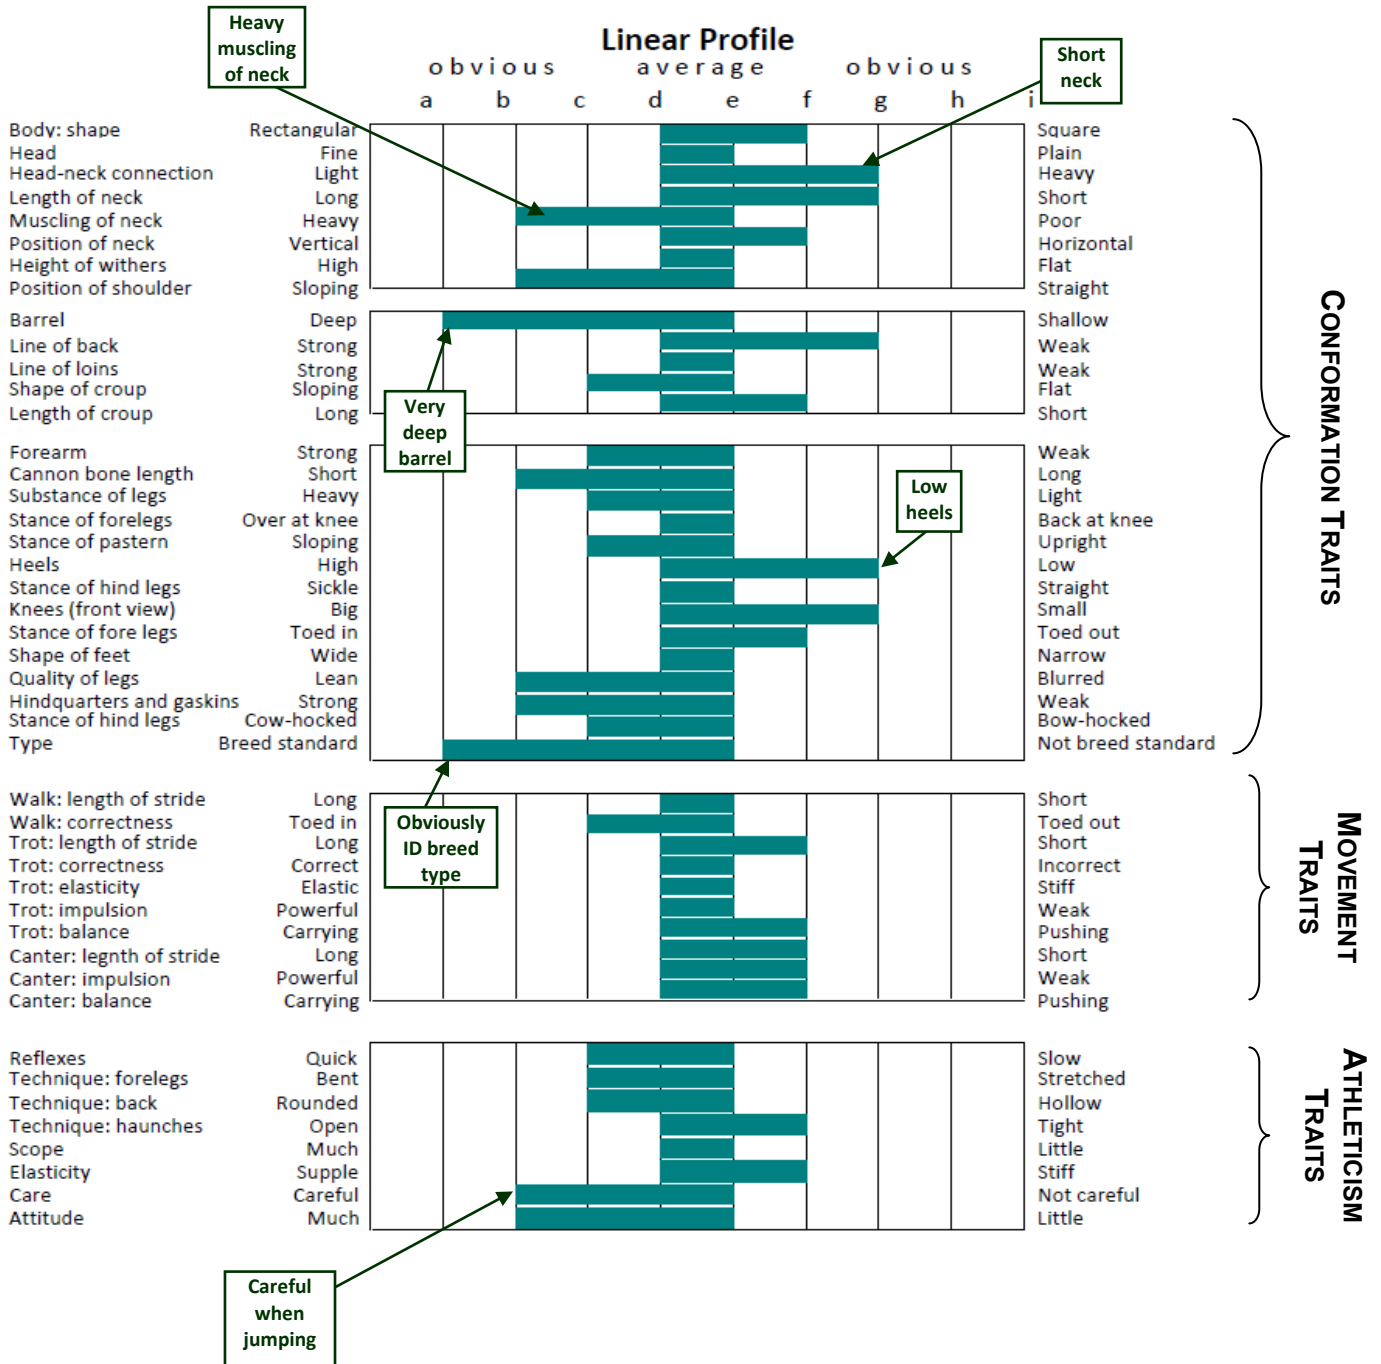

LINEAR PROFILING

USERS GUIDE SAMPLE LINEAR PROFILE FOR AN IRISH DRAUGHT HORSE