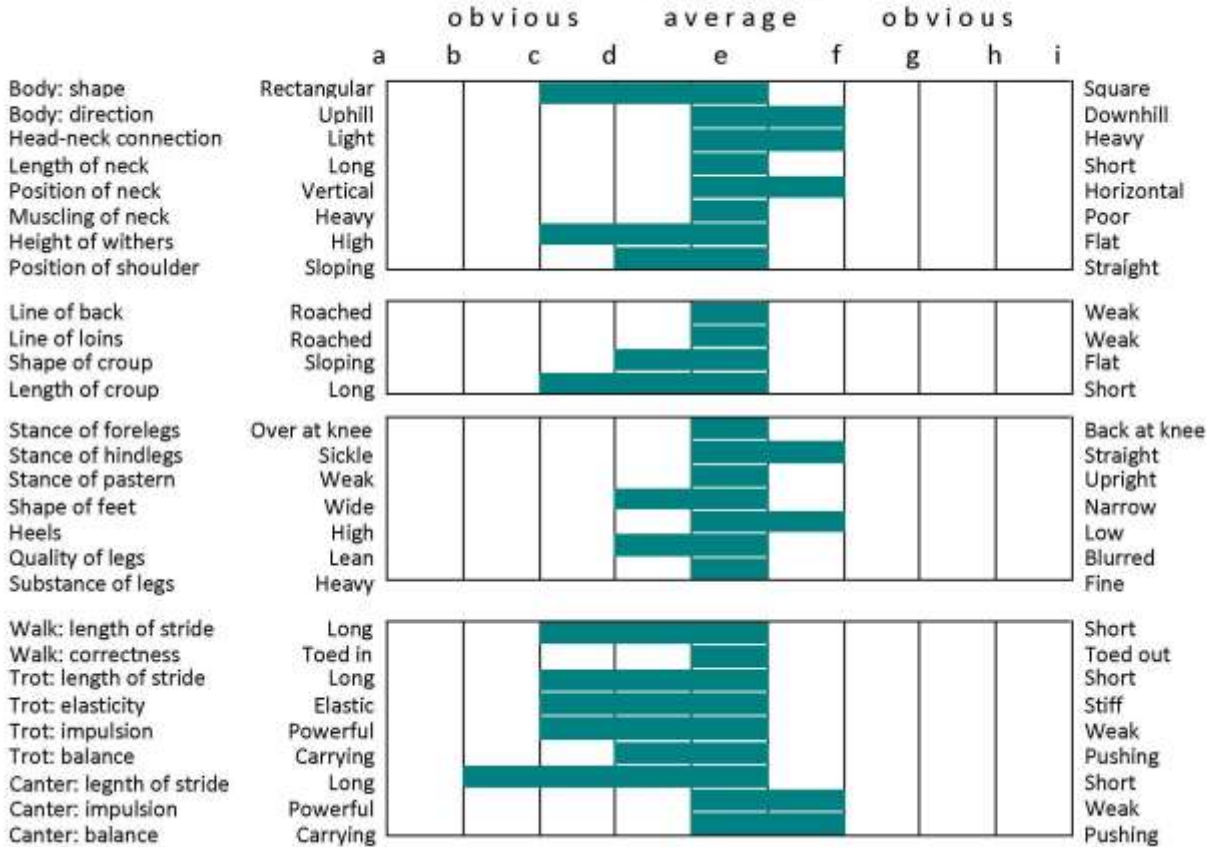

Linear Profile

The progeny of the stallion have accumulated the following international points:

NAME	FEI Number	BREED	YEAR	SEX	BREEDER	DAM	SJ	EV	DR
AVOCA ALIBI	102XG70	ISH	2002	G	CHRISTINE BANKS	KNOCKANREE NELL by FRANKFORT BOY (IRE)		42	
DR DOOLITTLE B	102NA13	ISH	2003	C	ETTER SPORTPFERDE AG	JETSTREAM by GOLIATH Z (BWP)	125		
FERNHILL BOO RADLEY	104CQ61	ISH	2007			FLEOLE BLEUE by QUAT'SOUS		2	
FERNHILL BY NIGHT	POR40625	ISH	2003	G	ETTER SPORTPFERDE AG	ARGENTINA XII by ARGENTINUS		343	
FIELD MASTER MUNGO	103HM98	ISH	2003	M	RONAN BYRNE	MERELINE OTTEY by WILDLIFE B		5	
LASSBAN RADOVIX	102RD43	ISH	2003	G	B&S MERRIGAN& L MALONEY	AHERLOW VIXEN by CASTLE FOX		289