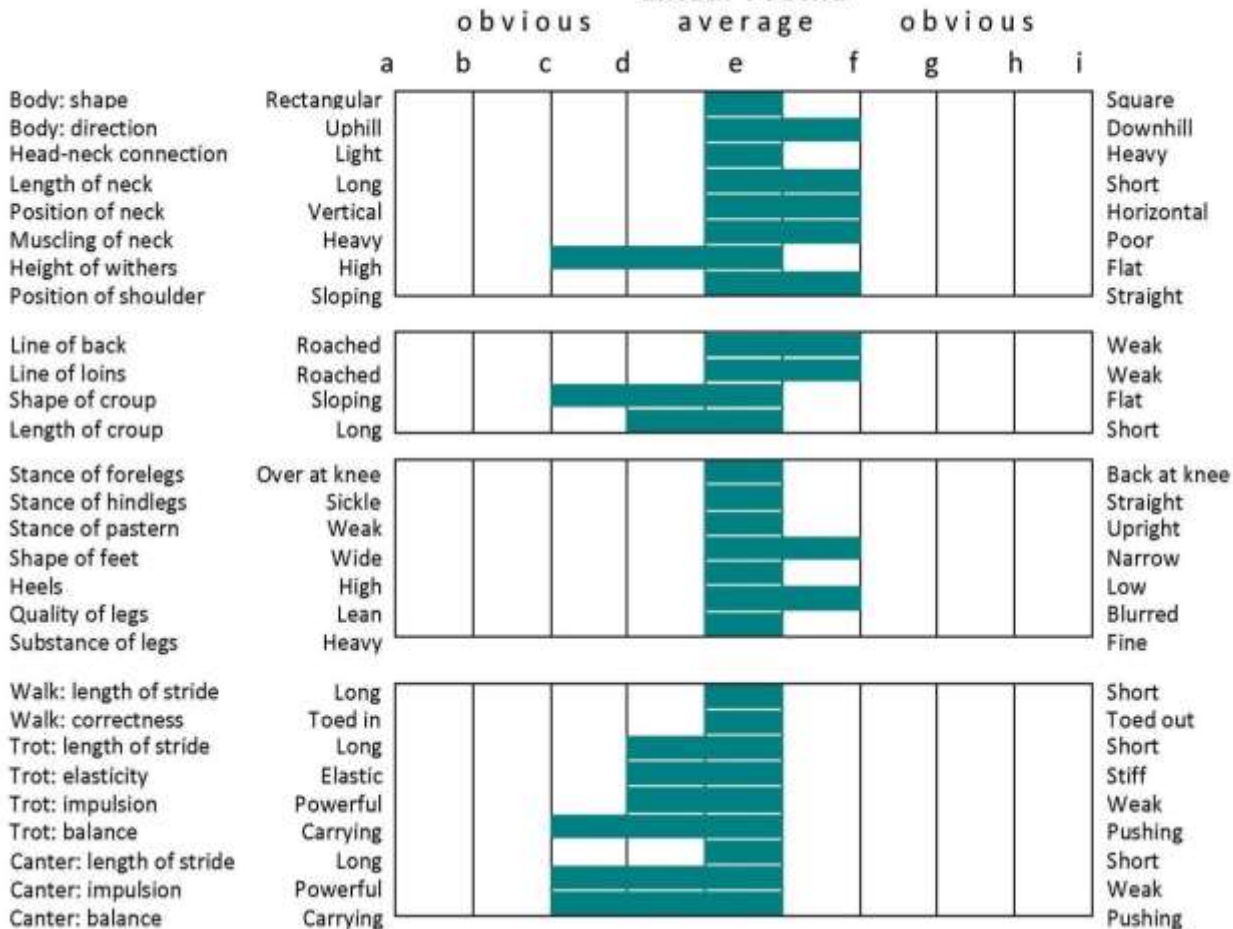

Linear Profile

The progeny of the stallion have accumulated the following national points:

NAME	UELN	Breed	Year	Col	Sex	Ht..	BREEDER	OWNER	DAM	SJI (pts)	E.I. (pts)	D.I. (pts)
AUGHASLANE LEITRIM LASS	372414005485221	ISH		GR			HELEN TIGHE	JOHN MULLIGAN	AUGHACUSHLANN LEITRIM LADY by SHANNOND	22	.	.
GORTLETTRA BAYMIST	372414003294755	ISH	2009	B	M	0		PATRICK JOSEPH DUFFY	BREANROSS MISTY by GLIDAWN DIAMOND	1	.	.
KING OF THE SWINGERS	372414005377940	ISH	2011	B	G	0	JOHN BROWNE	ARRAN LUPTON	SOAZIES COURAGE by COURAGE II	6	.	.
MILE HIGH	372414005367842	ISH	2010	GR	G	0		MR & MRS DOUGLAS PAGE	AUGHACUSHLANN LEITRIM LADY by SHANNOND	13	.	.
NOREWAY HARRY	372414004829121	ISH	2009	B	G	0		MICHAEL MEEHAN	NOREWAY NO WAY by COURAGE II	6	.	.
PRIMO ROYAL	372414005148204	ISH		B			PAT TALTY	MESSRS HAYDEN & O'SHEA	GUIDAM ROYAL by GUIDAM	53	.	.
SANTA RENO	372414003190530	ISH	2009	CH	S	0	MALACHY FOX	JAMES DOUGLAS ALDRED	CLAGGAN ECHO CLOVER by CLOVER ECHO	109	.	.
SHANNONDALE MILO	372414005153926	ISH	2009	CH	G	0	PATRICIA WALSH	SHANNONDALE STUD	MERRY LARK by SALLUCEVA	.	1	.
VIA BUTTERFLY FLIP	372414004925084	ISH	2009	CH	M	0	MICHAEL PURTILL	ANNA FEE	AIDENSFIELD CAPRICE by ALDATUS Z	57	.	.