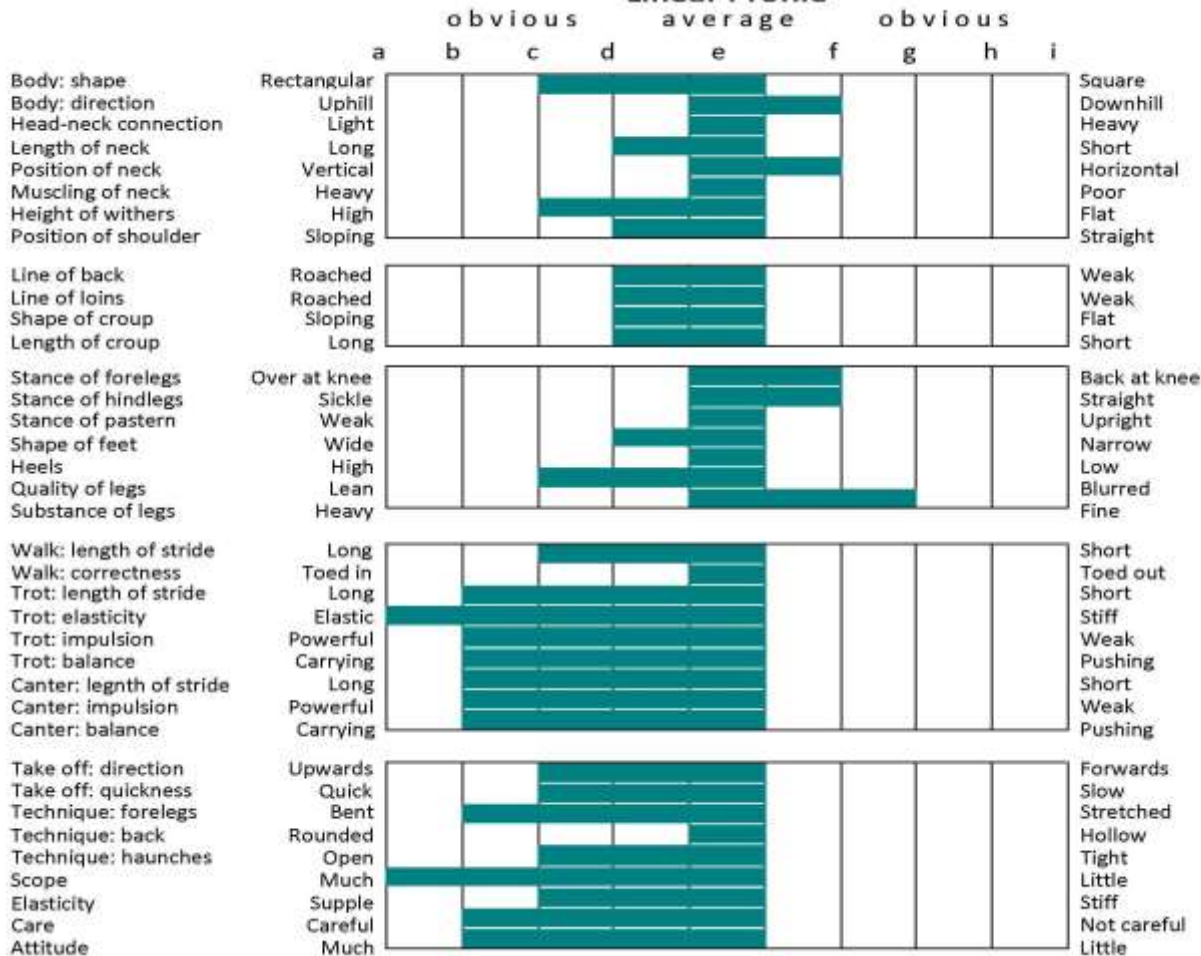

Linear Profile

The progeny of the stallion have accumulated the following national points:

NAME	UELN	Breed	Year	Col	Sex	Ht.	BREEDER	OWNER	DAM	SJI (pts)	E.I. (pts)	D.I. (pts)
MISS VALENT	372414003269760	ISH		CH			LISA ROSBOTHAM	LISA ROSBOTHAM	MISS SISS by JOHN HENRY	10		
NOVELLENT	372414003280066	ISH		B			LINZI JOHNSTON	WOODS ROSBOTHAM	NOVEL by ZEOLIET	5