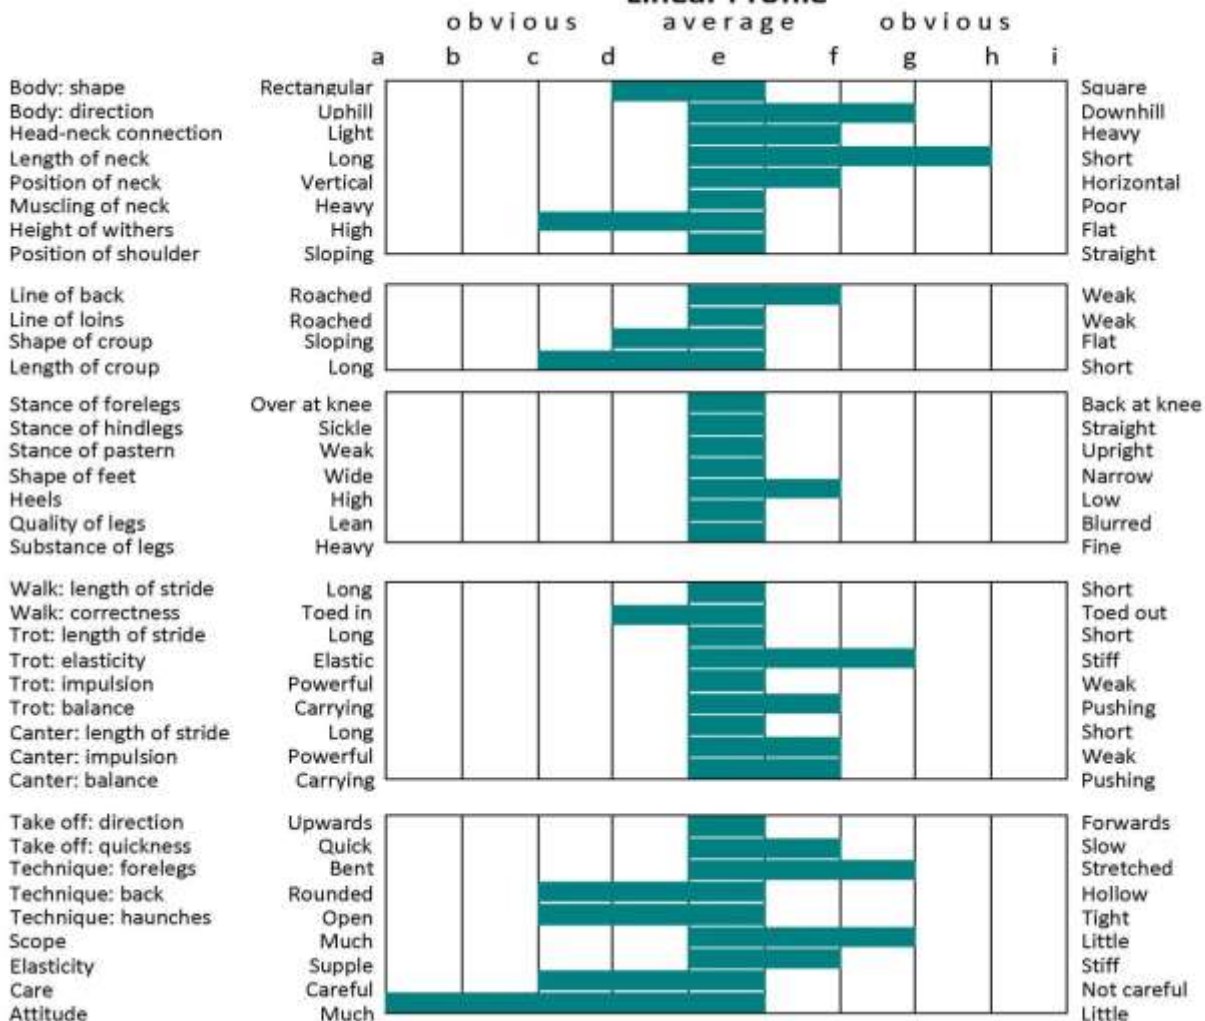

**Linear Profile**

**EXQUIS POWERFEE (KWPN)**

**ISH Approved 5★**

**528003199709791**

IHR-10175973. Colour: Brown. Year: 1997 Height: 162.0 cms. Girth: 200.0 cms. Bone: 20.5 cms.

Year Approved: 2017.

**FEDOR, (BWP)**