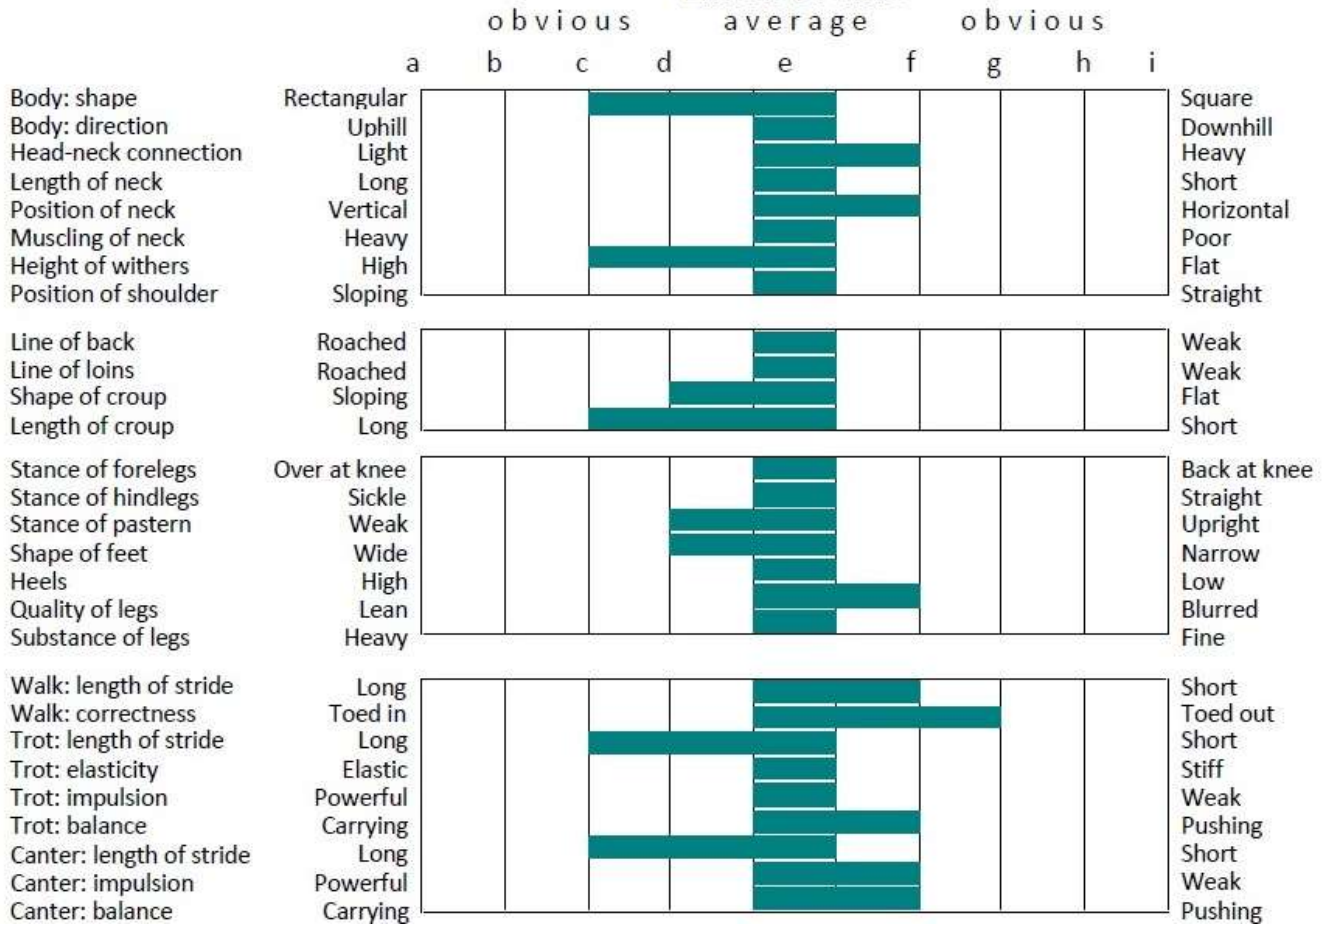

Linear Profile

The progeny of the stallion have accumulated the following international points:

NAME	FEI Number	BREED	YEAR	SEX	BREEDER	DAM	SJ	EV	DR
BOLERO D'HYRENCOURT	103MB60	SBS	2007	M	Henry	by OGANO SITTE	45