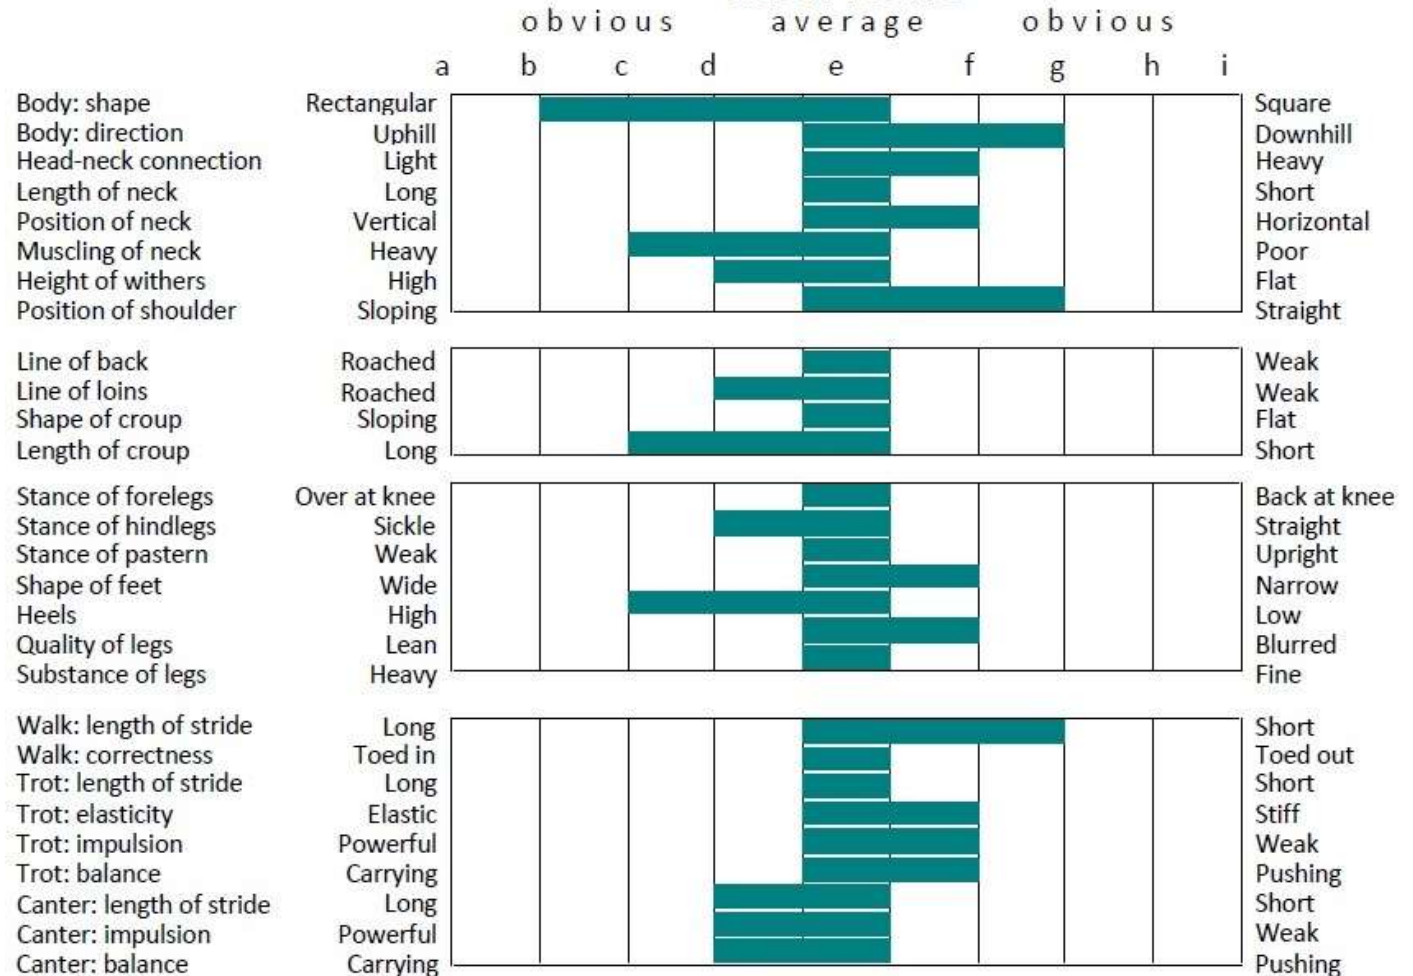

Linear Profile