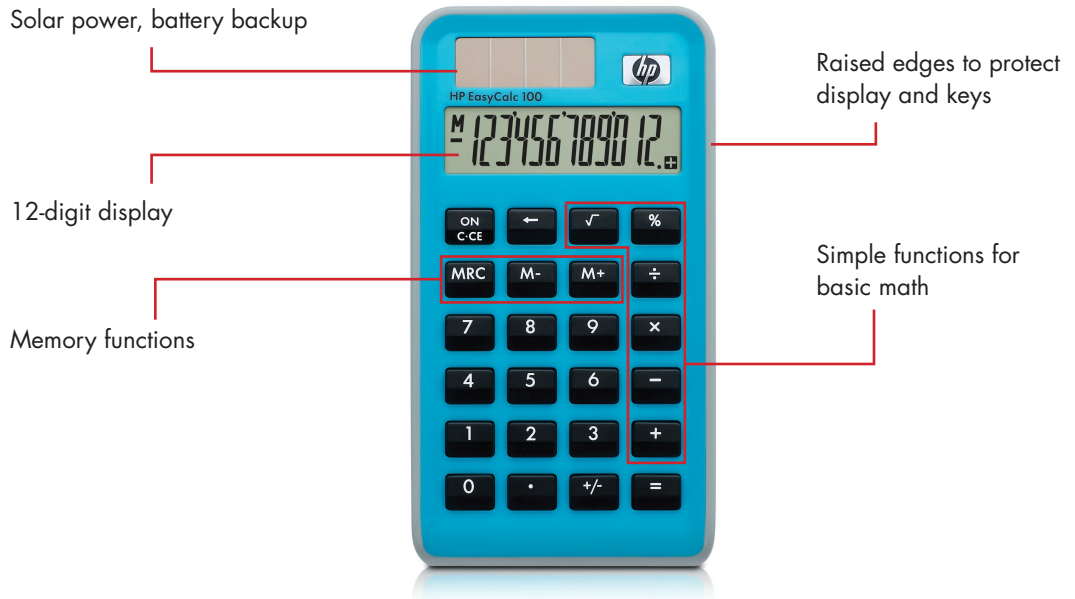

SMALL AND EASY TO CARRY:

- Fits nicely in backpack, briefcase or purse
- It's just the right size (135 x 73 x 17mm)
- Bright and attractive for classroom home or office

GREAT FOR EVERYDAY CALCULATIONS:

- Large 12-digit display
- Solar power, battery backup, and automatic power off
- Rubber feet keep it from sliding

- Rely on HP quality and award-winning support—online and by phone
- Get the most from your calculator, visit www.hp.com/calculators for online tutorials

Specifications

Part number	F2239AA
Ideal for	General math, classroom, home and office
Display	12-digit LCD, digit size: 12 x 3.1 mm, area: 56.6 x 16.3 mm
Entry-system logic	Algebraic
Math functions	Sign change, +, ÷, -, x, =, square root, %
Added features	Memory calculations
Power	Solar with Battery back-up
Battery life	2 years (when used 1h/day)
Auto-power off	5 to 10 min
Weight	82 g
Size (L x W x D)	135 x 73 x 17 mm
Key top material	Plastic
What's in the box	Calculator with batteries, user guide
Warranty	1 year (may vary by region)