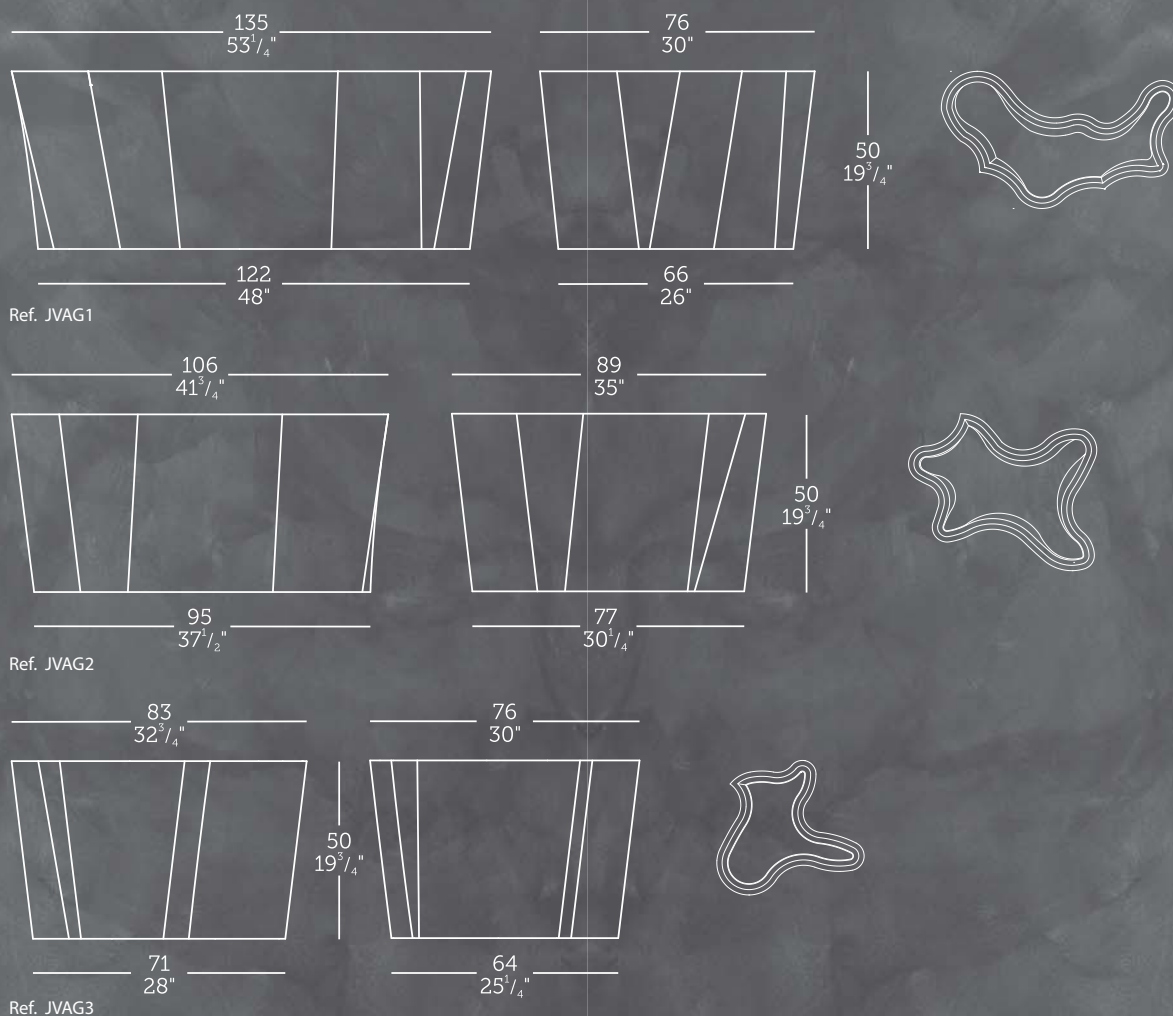

Dimensions