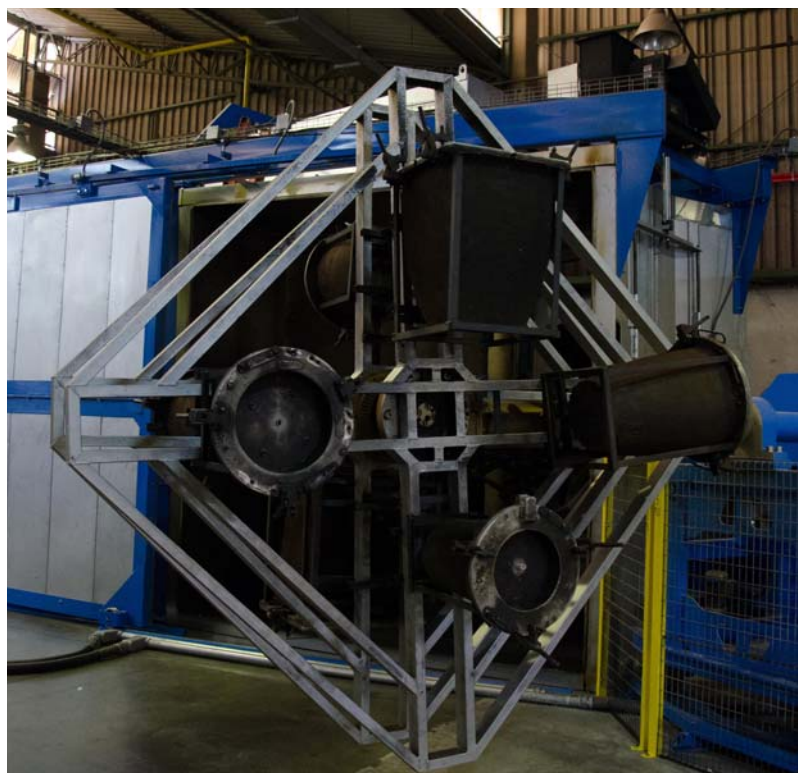

Rotational Molding Process

The rotational molding process is a high-temperature, low-pressure plastic-forming process that uses heat and biaxial rotation (angular rotation on two axes) to produce hollow one-unit parts. A feature of the process is its long cycle times - only one or two cycles per hour can typically occur, as opposed to other processes such as injection molding, where parts can be made in a few seconds. The main advantages of this process are its capacity to manufacturing resistant, lightweight and large units, like planters and water tanks. Little quantity of material is wasted, making it a environmentally viable manufacturing process.