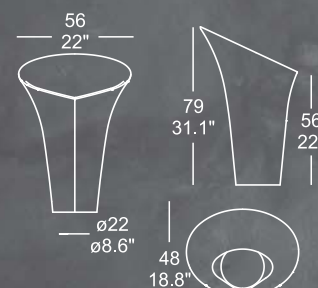

Ref. JVJL56