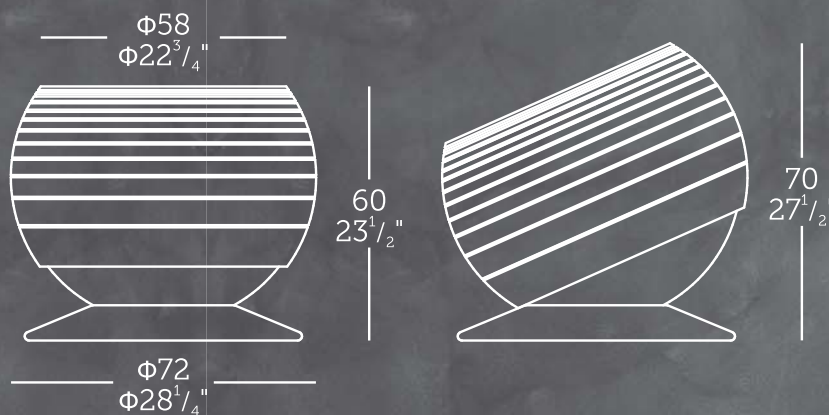

Dimensions