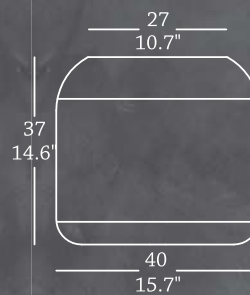

Ref. JVTU40