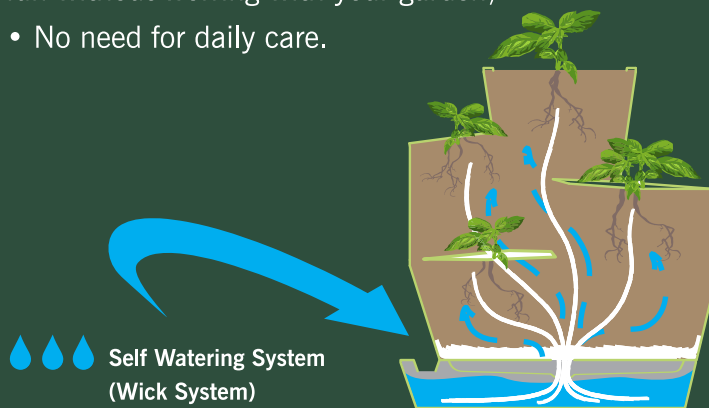

Every day the number of people interested in organic cultivation and searching for a healthier life is increasing.

Thinking about this, **Japi** created the **KITCHEN HERB GARDEN - VIDA**. The great differential of this product is its self watering system which allows the plant to consume the ideal amount of water for a full life. It makes the seasonings development more succulent, tasty and healthy. The **KITCHEN HERB GARDEN - VIDA** is perfect for those who enjoy a healthy life and doesn't give up of good taste, refinement, functionality and practicality.

The self watering system offers:

- Practicality;
- Autonomy in the seasonings development;
- Freedom for traveling, walking around and having fun without worrying with your garden;
- No need for daily care.