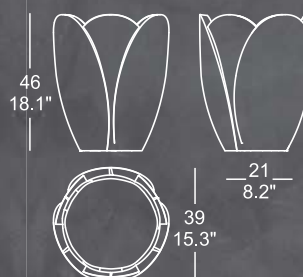

Pack 2 units

Lírio Planter

Ref. JVJL56

Pack unit

Dimensions

Ref. JVJB80

Ref. JVJF34

Ref. JVJT39