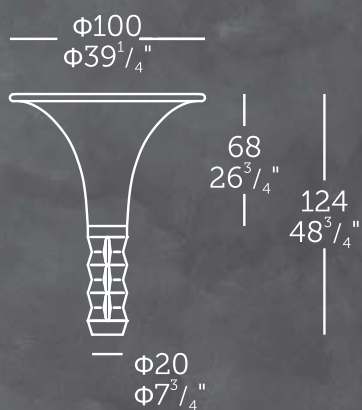

Ref. JVGf10

Pack unit

Dimensions