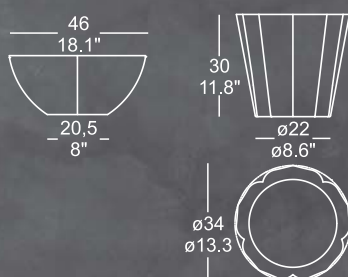

Pack 2 units

Lírio Planter

Ref. JVJL56

Pack unit

Dimensions

Ref. JVJB80

Ref. JVJF34

Ref. JVJT39