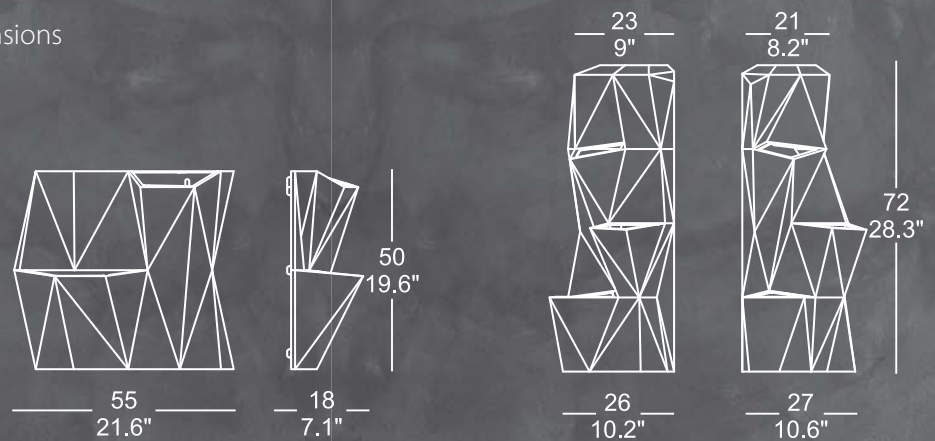

Dimensions