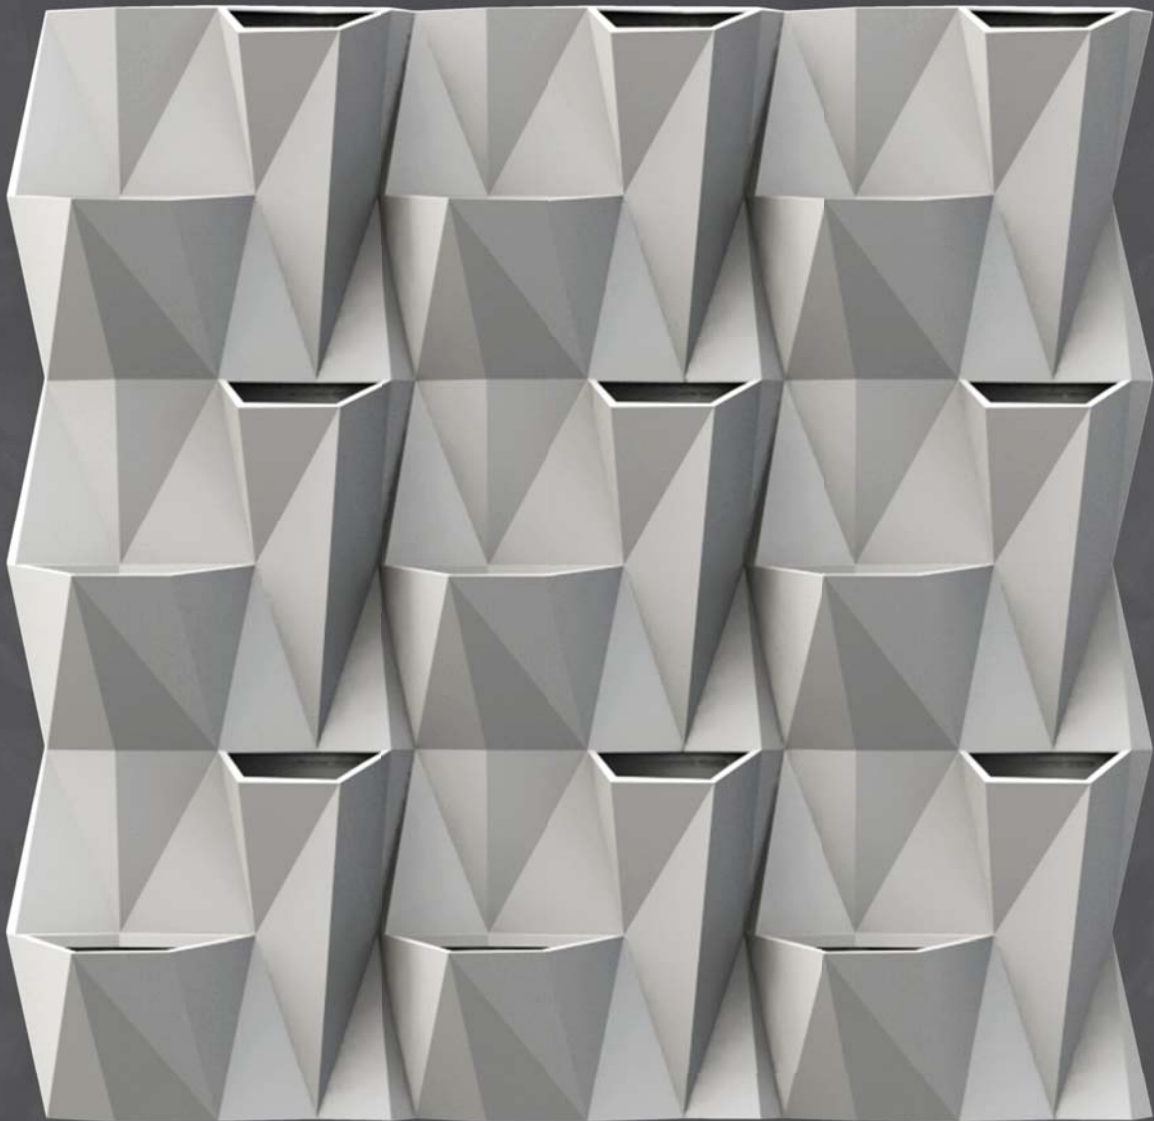

JAPI
STUDIO

By Oswaldo Mellone & Mariana Quinelato