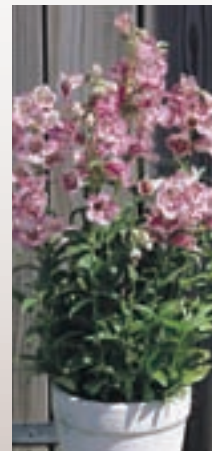

Penstemon Tubular Bells Rose