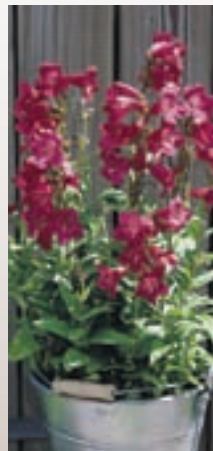

Penstemon Tubular Bells Red