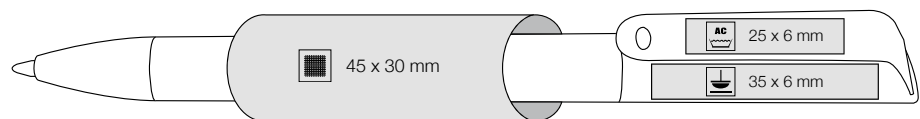

- 3229
- 3521
- 3609
- 3630
- 3937
- 4303
- 4070
- 4031
- 4507