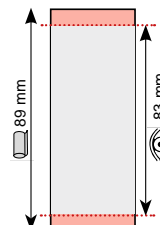

500 pcs.  
7,0 kg

Made in Germany

● ● Marathon

Pencil Option

mix & match colors

A D E G 0003 3210 3505 3521 3609 3634 3806 4031 4110 4378 4303 4333 4408

20124.50 Silver

20124.51 Blue