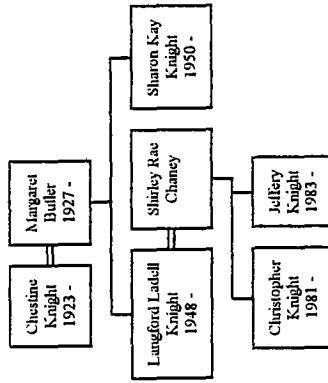

Descendants of Chestine Knight