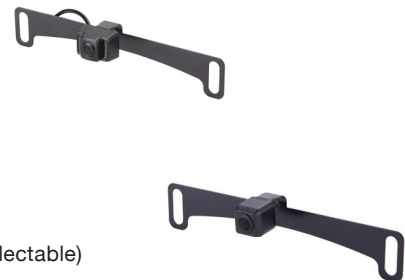

Universal Cameras

PCAM-BS1-N

Self-Adhesive Blind Spot Camera for Front, Rear or Side View with Flexible Housing

Key Features:

- 1/4" CMOS sensor
- Operates at 0.1 LUX
- 80° viewing angle
- IP67 water/debris-proof rating
- Adjustable Camera Orientation

License Plate Mount Cameras

CAM-LF3C-N (chrome) CAM-LF3B-N (black)

1/3" CCD Chrome Full Frame Rearview CCD Color License Plate Camera for Front or Rear View

Key Features:

- 1/3" CCD sensor
- Operates at 0.3 LUX
- 175° viewing angle
- IP67 water/debris-proof rating
- Parking lines (selectable)
- Legal in all 50 States

PCAM-10I-N (with infrared) VM-10LI

PCAM-10L-N VM-10L

Key Features:

- 1/4" CMOS sensor
- Operates at 0.1 LUX with infrared 0.5 without
- 170° viewing angle
- IP67 water/debris-proof rating
- Parking lines (selectable)
- Mirrored/non-mirrored image (selectable)
- Optional lip mount bracket

PCAM-LB2B-N BC35B

1/4" CMOS License Plate Mount Reverse Camera with Parking Lines

Key Features:

- 1/4" CMOS sensor
- Operates at 1 LUX
- 170° viewing angle
- IP67 water/debris proof rating
- Parking lines (selectable)
- Mirrored image