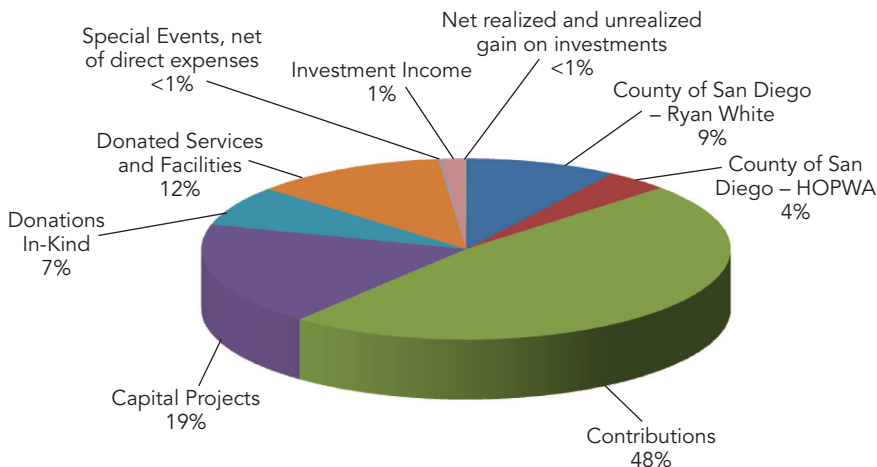

Statement of Activities

As of December 31, 2011 (with comparative totals for December 31, 2010)

REVENUE, GAINS, AND OTHER SUPPORT	2011	2010
County of San Diego - Ryan White	$286,327	$312,817
County of San Diego - HOPWA	118,845	114,065
Contributions	1,465,557	1,337,624
Capital Projects	569,669	173,731
Donations In-Kind	220,756	339,407
Donated services and facilities	363,176	266,216
Special Events, net of direct expenses*	4,833	34,330
Investment Income	44,117	67,848
Net realized and unrealized gain on investments Released from restriction by payment	2,122	105,910
	—	—
TOTAL REVENUES, GAINS and OTHER SUPPORT	$3,075,402	$2,751,948
EXPENSES AND LOSSES		
Program Services	2,028,234	1,791,671
Management and general	138,157	129,413
Fundraising	749,029	696,596
TOTAL EXPENSES	$2,915,420	$2,617,680
Net loss on disposition of assets	-4,965	—
Net realized and unrealized loss on investments	—	—
TOTAL EXPENSES AND LOSSES	$2,920,385	$2,617,680
CHANGE IN NET ASSETS	$155,017	$134,268

REVENUE, GAINS AND OTHER SUPPORT