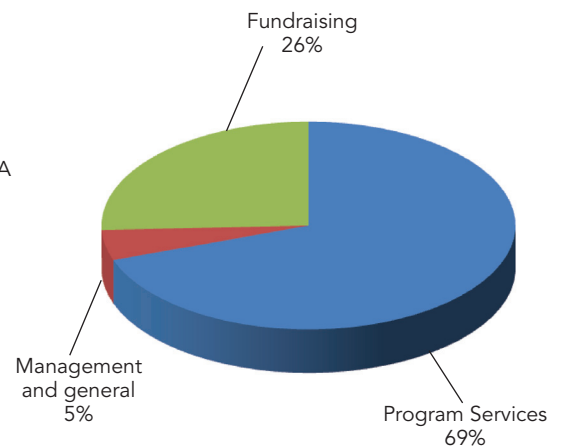

EXPENSES AND LOSSES

* Direct expenses include all related expenses plus full value for all in-kind donations of goods and services, consistent with generally accepted accounting practices.