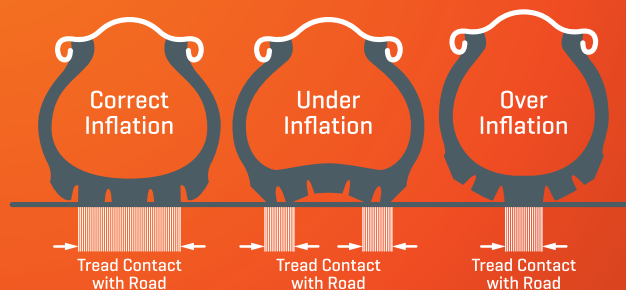

WATCH YOUR TREAD

Tyre treads are designed to give good wet grip but the road surface condition plays the major part in tyre to road adhesion. In general, wet grip decreases as tyre tread patterns wear down or as the depth of surface water increases. Motorcyclists should take this into consideration and reduce speed when it is wet.

The legal limit of tyre tread depth in the UK for motorcycles over 50 cc is 1 mm across $\frac{3}{4}$ of the width of the tread pattern and with visible tread on the remaining $\frac{1}{4}$. For motorcycles up to 50 cc the law requires that all the grooves of the original tread pattern must be clearly visible. The legal requirements may differ in other countries.

SAFETY AND MAINTENANCE

Inflation pressures must be checked at least once a week. They should be checked only when the tyre is cold, since there is an increase in pressure when the tyre has warmed up after being run. A reliable pressure gauge should be used.

Tyres should be examined regularly, removing stones and other objects embedded in the tyre. Oil or grease should be removed with a suitable diluted detergent.

Lumps or bulges could indicate internal damage and should be examined by a tyre specialist without delay.