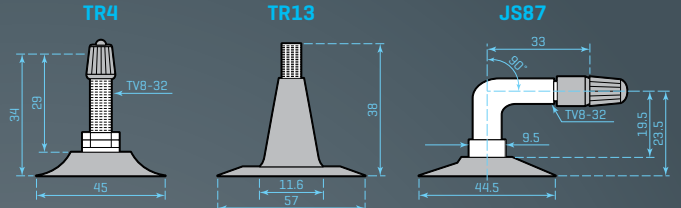

SIZES

Winx Mousse 90/100-16
 Winx Mousse 70/100-17
 Winx Mousse 120/90-18
 Winx Mousse 140/80-18
 Winx Mousse 70/100-19
 Winx Mousse 100/90-19
 Winx Mousse 110/90-19
 Winx Mousse 80/100-21

WINX MOUSSES

Winx Mousses are the alternative to a DNF through punctures.