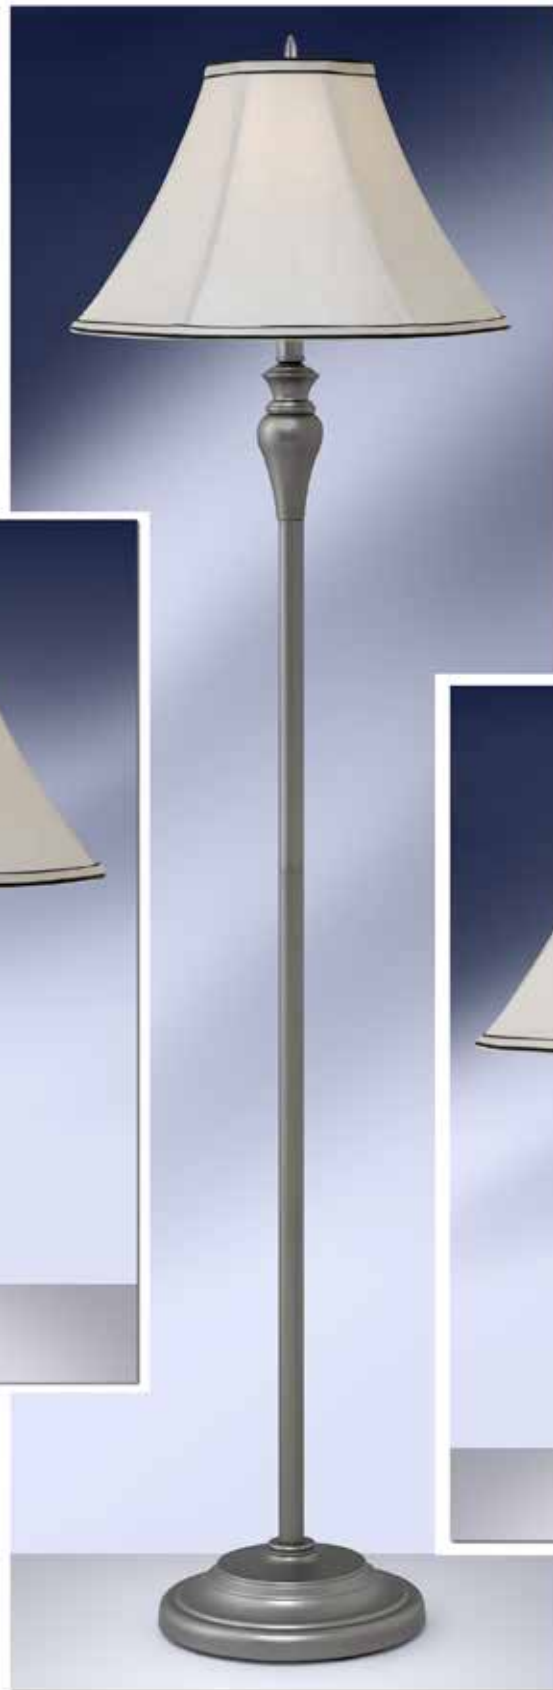

Perugia

S3S1900SI

Height: 27" and 61" Coordinated Set

Finish: Gunmetal

Construction: Steel

Shade: (3) 6x16x11 Round hand
sewn bell shaped with bavaria grey
fabric and bavaria black underfold