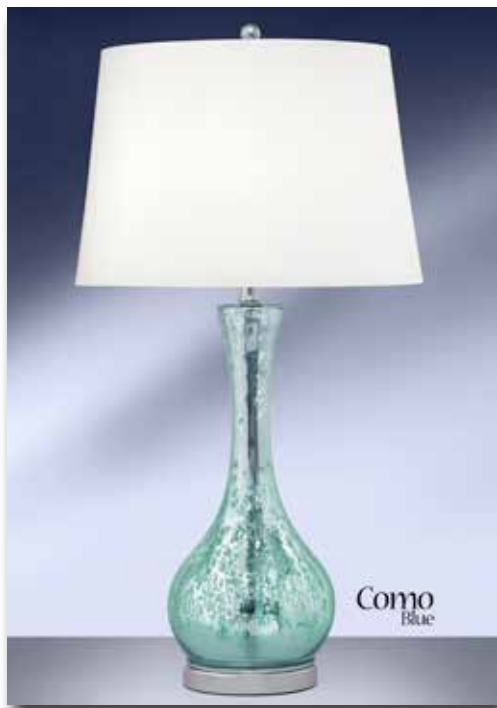

BBD938DWH

Height: 31" Table Lamp
Finish: Translucent Blue w/Silver Drip
Construction: Glass/Steel
Shade: 13" x 16" x 11" White fabric laminated to styrene hardback drum shade with self fold trim