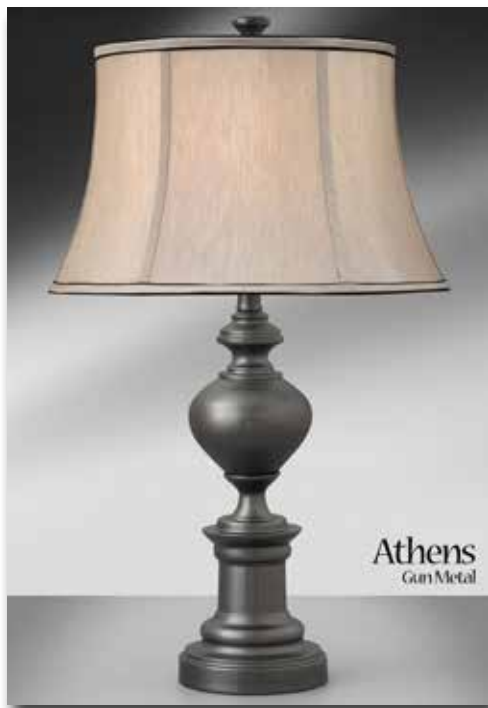

## UAB885DEB

**Height:** 30" Table Lamp

**Finish:** Satin Antique Brass

**Construction:** Steel

**Shade:** 13" x 17" x 10"

Eggshell stretched silk drum with self fold trim

**GM1985GDB**

**Height:** 63" Floor Lamp  
**Finish:** Gunmetal  
**Construction:** Steel  
**Shade:** 13" x 17" x 11"  
 Grey Silk Drum bell shade with Black underfold trim