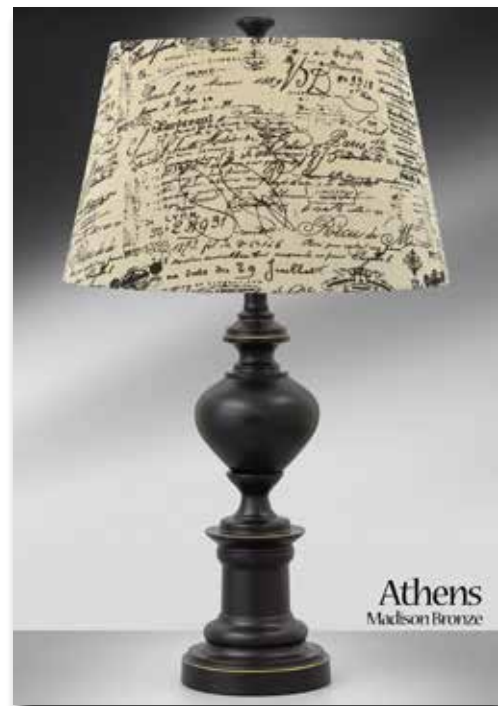

MB985KHFS

Height: 28" Table Lamp
Finish: Madison Bronze
Construction: Steel
Shade: 12" x 16" x 10" Beige Hardback with Black French Script and rolled edges