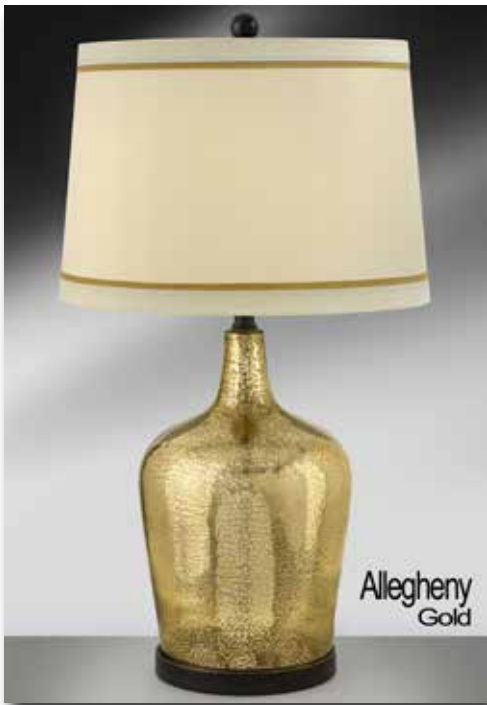

GMR994DBGU

Height: 29" Table Lamp
Finish: Gold Mercury
Construction: Glass/Steel
Shade: 14" x 16" x 11" Bisque fabric
with Gold Underfold Trim laminated
to styrene hardback drum