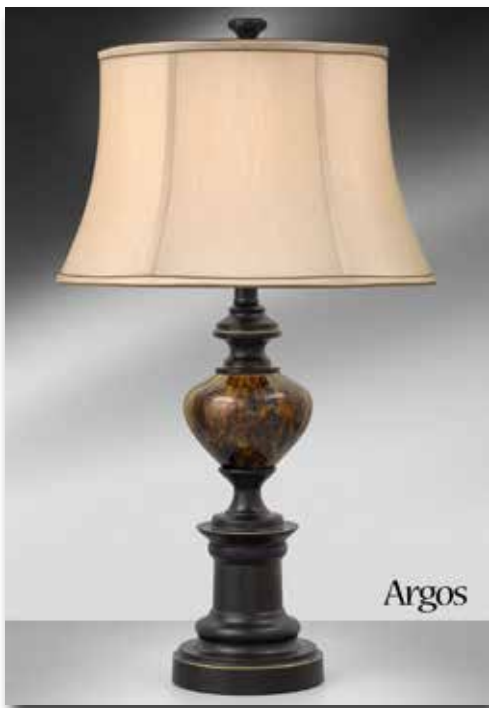

FM985CDG

Height: 28" Table Lamp
Finish: Madison Bronze and Dark Goldenrod
Construction: Steel/Glass
Shade: 12" x 16" x 10" Cream Silk Drum bell shade with Dark Gold underfold trim