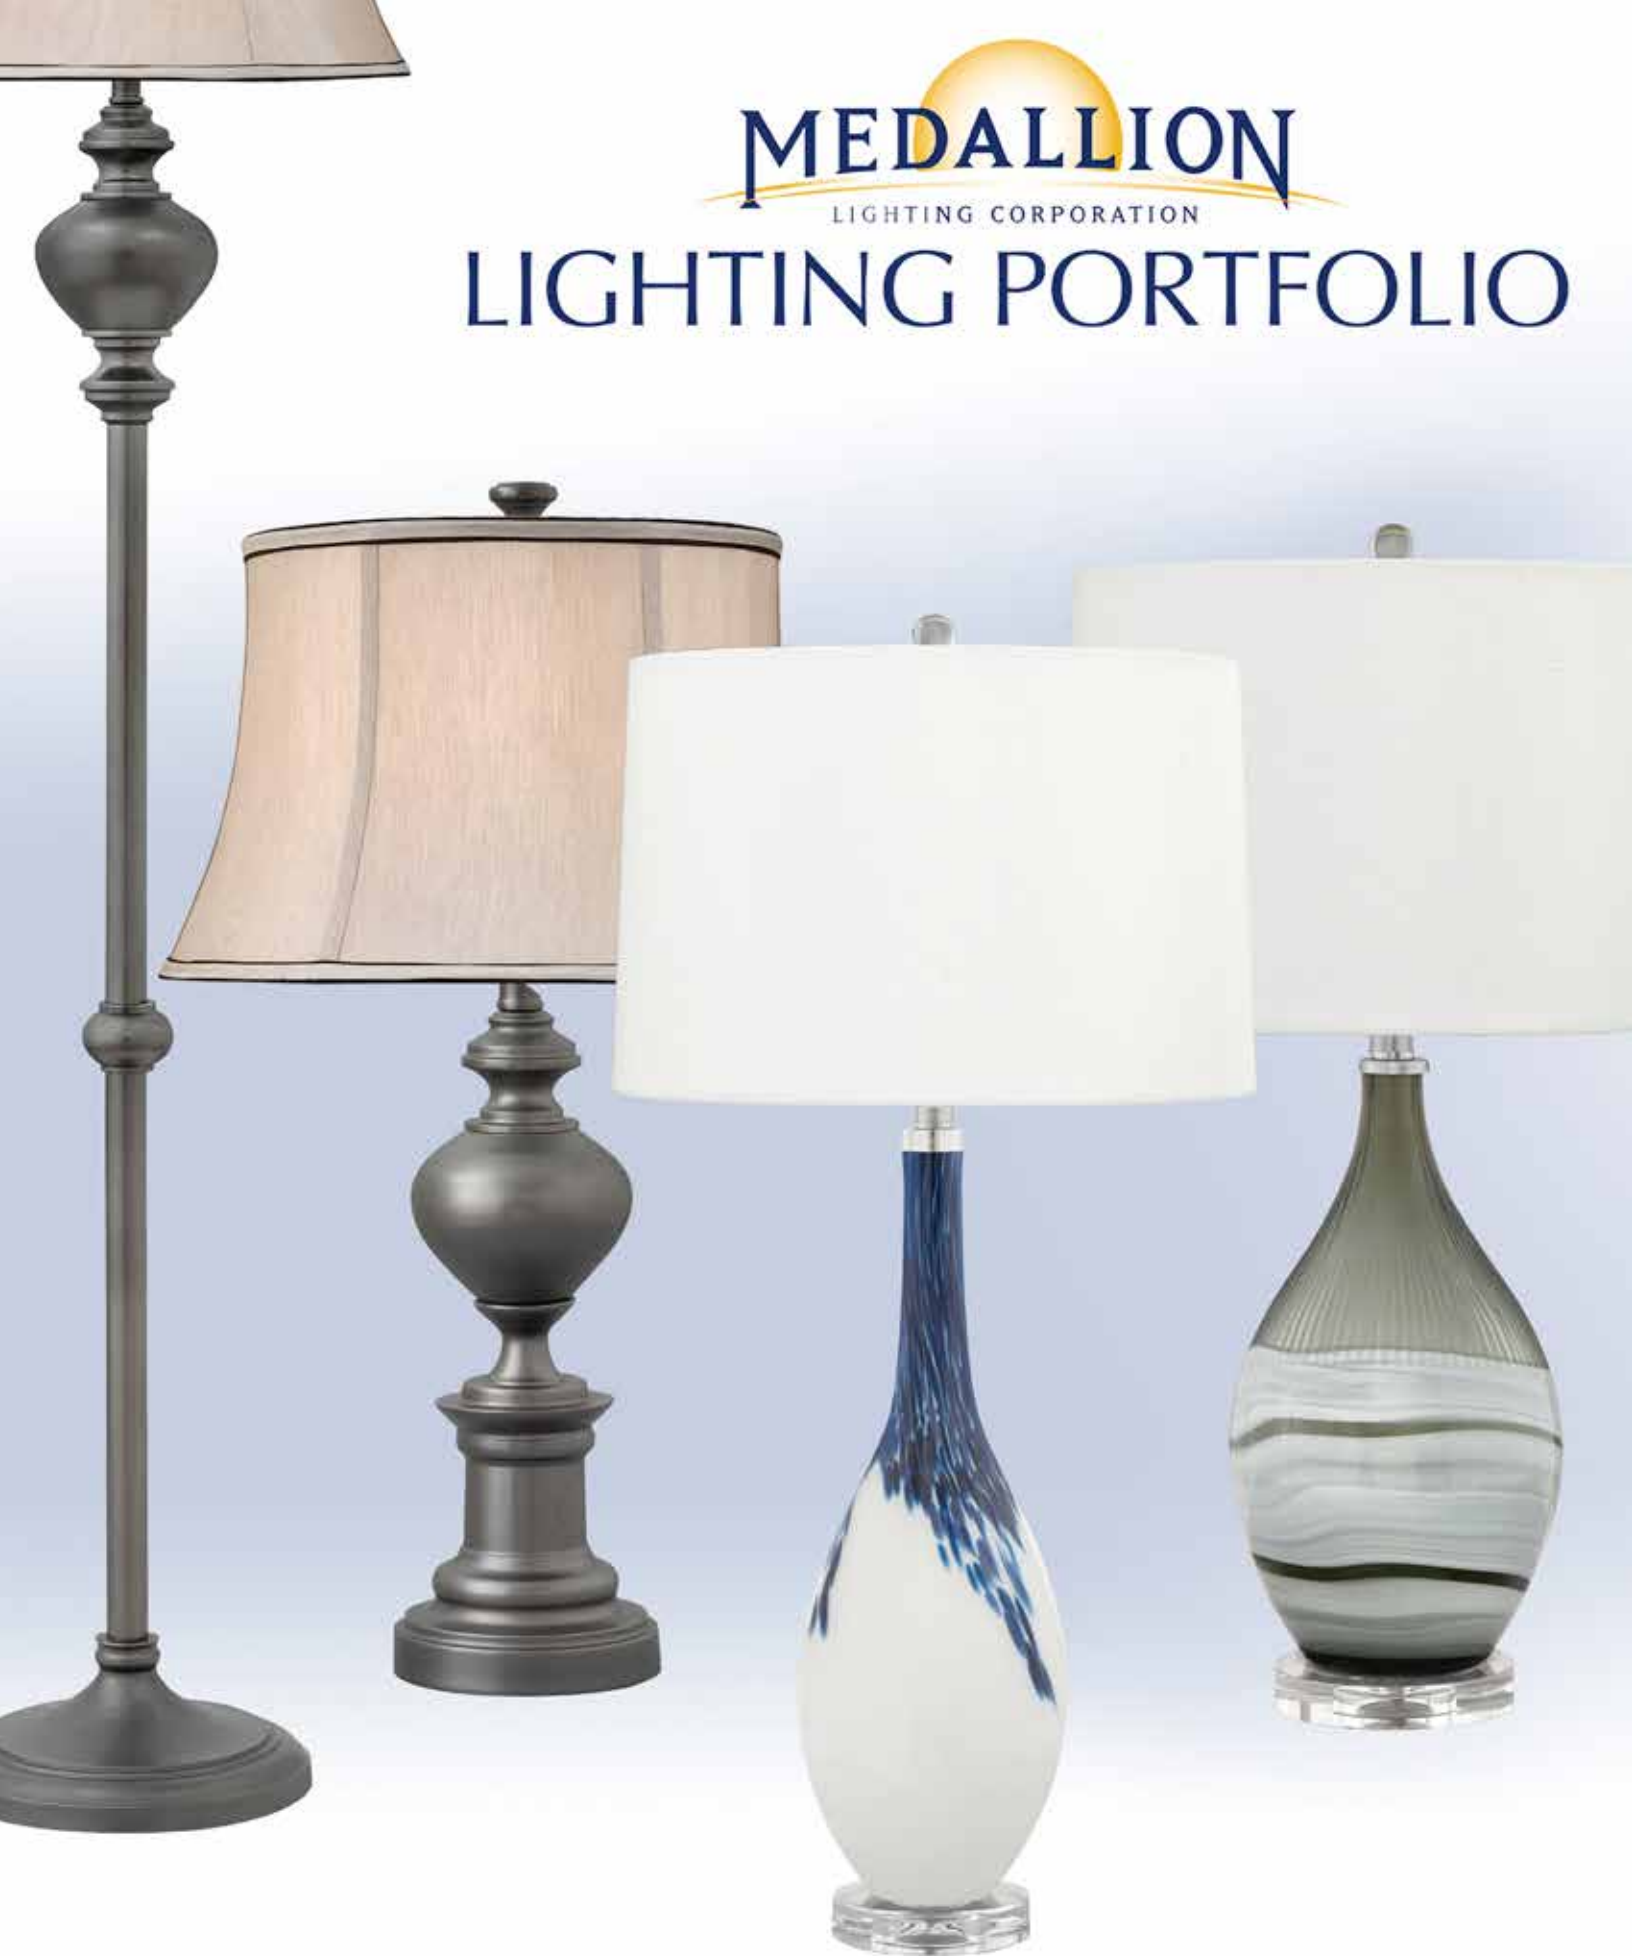

LIGHTING PORTFOLIO

P.O. Box 51 Mentor, Ohio 44061 800-USS-LAMP Fax: 440-350-9980
email: sales@medallionlighting.com website: medallionlighting.com (password: value)