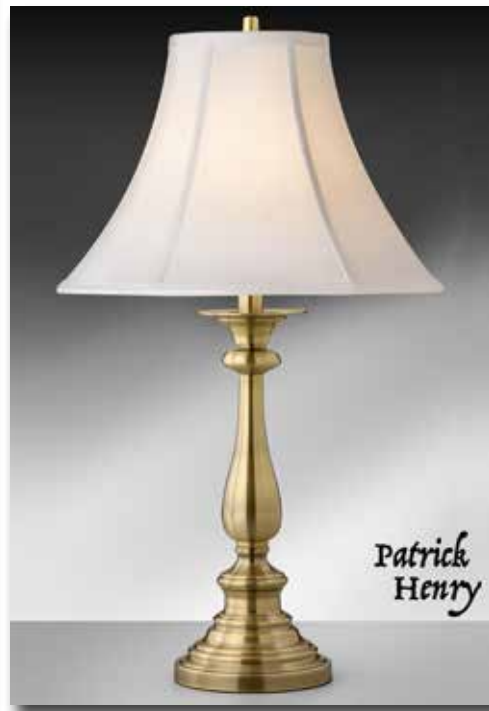

A199EB

Height: 27" Table Lamp
Finish: Satin Antique Brass
Construction: Steel
Shade: 7" x 17" x 11" Hand sewn bell shaped eggshell stretched silk shade with self fold trim