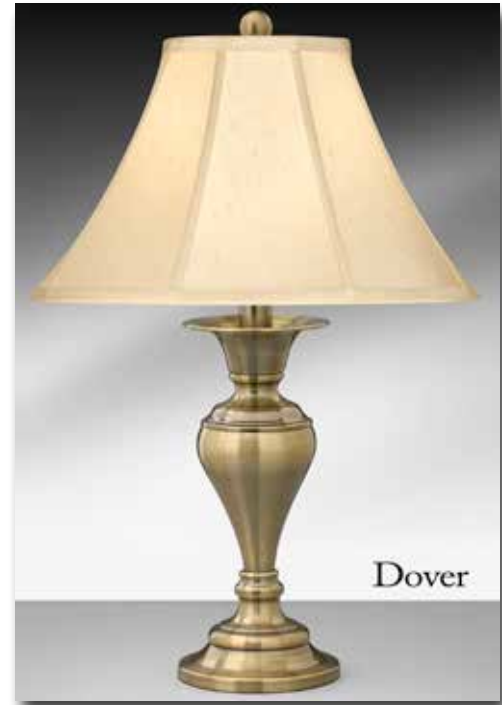

Dover

A171SB

Height: 29" Table Lamp
Finish: Satin Antique Brass
Construction: Steel
Shade: 7" x 17" x 11"
Hand sewn bell shaped shantung stretched silk shade with self fold trim