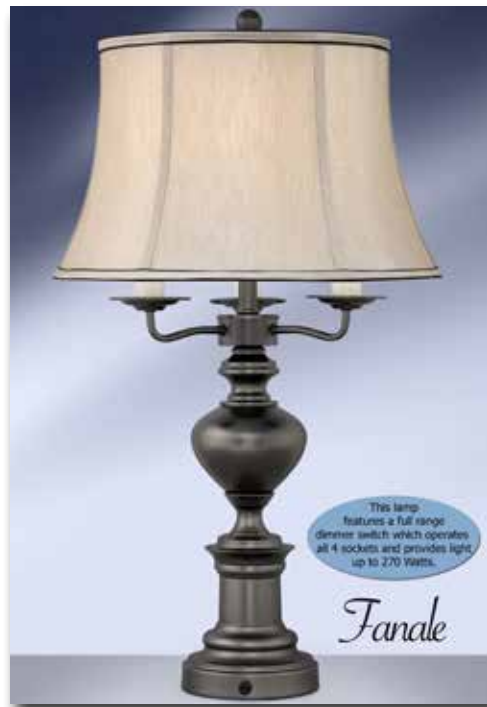

DGM984GDB

Height: 31" Table Lamp
Finish: Gunmetal
Construction: Steel
Shade: 13" x 17" x 11" Grey Silk Drum bell shade with Black underfold trim