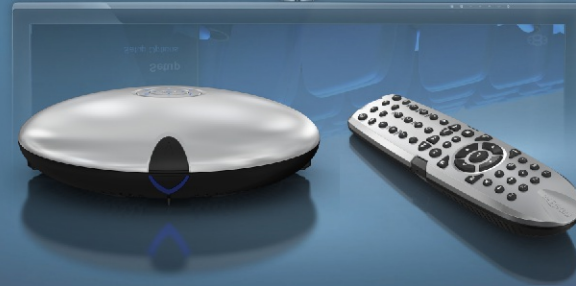

Play just about anything..... on your TV

High Definition Multimedia Players

MEDE8AR™

MED250X

The MED250X was developed by Sanji for those who demand the very best in picture and audio in a small and neat package. The MED250X offers a very low cost solution for users who want a compact Media Player that is ideal for the hosting of an internal 2.5" Hard Drive, SD Card, external USB Hard Drives, Travel and In Car Entertainment.

Small size.....
big performance

- Internal 2.5" Hard Drive Bay
- Fanless design
- Metal chassis - solid design
- Thumbnail View
- SD Card slot
- Photo Grid Picture View
- Auto Scan HDD feature "Music" "Photo" "Movie"
- Media Library - Multiple view options
- Photo slide show with background music
- Modern slim-line Remote Control