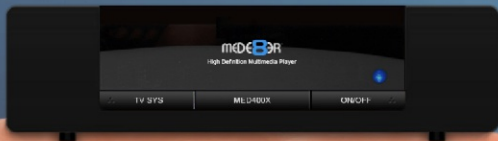

SKINS

Easily change the backgrounds yourself or download a community made skin.

The true performer.....
compact and powerful

MED400X2S

The MED400X2S is based on the award winning MED400X2 that has proved to be a winner with reviewers and users worldwide. The MED400X2S offers a lower cost solution for users who want a compact Media Player that is ideal for Network Streaming, and hosting of SD Cards and external USB Hard Drives.

Award Winning Firmware

- Fanless design
- Active Backlight Remote
- Remote Control Function Button
- Movie and Music JukeBox
- Watched Movie Indicator
- Built in Favourites Manager
- Internet Media Stream
- Built in Web Browser
- Gbit Network Port
- Optional USB / PCIE WiFi kit

Ergonomic IR remote with Active Backlighting.

User programmable function button.