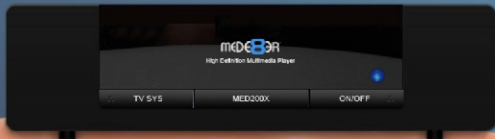

Play just about anything..... on your TV

High Definition Multimedia Players

MEDE8AR™

MED250X

The MED250X was developed by Sanji for those who demand the very best in picture and audio in a small and neat package. The MED250X offers a very low cost solution for users who want a compact Media Player that is ideal for the hosting of an internal 2.5" Hard Drive, SD Card, external USB Hard Drives, Travel and In Car Entertainment.

Small size.....
big performance

- Internal 2.5" Hard Drive Bay
- Fanless design
- Metal chassis - solid design
- Thumbnail View
- SD Card slot
- Photo Grid Picture View
- Auto Scan HDD feature "Music" "Photo" "Movie"
- Media Library - Multiple view options
- Photo slide show with background music
- Modern slim-line Remote Control