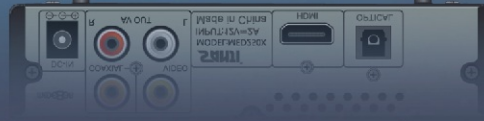

Neoprene Carry Bag

Optional 2.5" Internal HDD

Playlist Creation

Media Search

Thumbnail View

HDMI™
HIGH DEFINITION
CABLE INCLUDED

MED250X
High Definition Multimedia Player
MEDE8ER™

MED300X