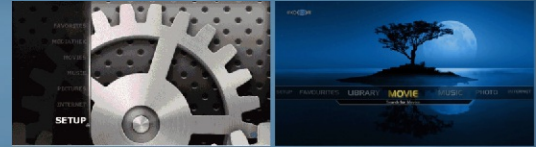

Specifications

Processor: RTD1186 • 750Mhz • 512 SLC Flash • 512 DDR3 SDRAM

Video Formats Supported: AVI / BDMV Light / BDISO Light / MKV / TS / TP / TRP / M2TS / MPG / MP4 / MOV / M4V / VOB / ISO / IFO / DAT / WMV / ASF / RM / RMVB / FLV resolution up to 720p / 1080i / 1080p

3D Video: 3D BDISO, Side by Side, Top & Bottom, Frame Sequential, Frame Packing

Video Codecs Supported: MPEG-1/2 / MPEG-4 SP / ASP / AVC (H.264) / XviD / DivX / WMV9 (VC-1) / RealVideo 8/9/10 (up to 720P)

Audio Codec Supported: Mp3 / Mp2 / OGG Vorbis / PCM / LPCM / AAC / RA / Dolby True HD - DTS MA Passthrough on HDMI / AC3 - DTS 5.1 / FLAC up to 24bit 192Khz / WAV / WMA Standard (DRM, & Advanced Profile not supported)

Photo format Supported: JPEG, BMP, GIF, TIFF, PNG **File System Supported:** FAT32, NTFS, HFS+

Video output resolution: NTSC, PAL, 480p, 576p, 720p, 1080i, 1080p, 1080p 24hz Input /

Outputs: HDMI 1.4 • Component Video • Composite Video • Stereo RCA • SD • SDHC • Sony Pro Duo Card Slot • SPDIF Optical • Co-Ax Digital • Slave Port USB 3.0, HOST Port x 2 USB 2.0 • IR Jack

Optional Hard Drive: Internal Hard Drive is optional unless otherwise stated on the packaging.

Optional WiFi: MED10WFB or MED20PCIE (WiFi is optional unless otherwise stated on the packaging)

SKINS

Easily change the backgrounds or download a community made skin.

General

- Video & Music Jukebox - Local and Network support
- NAS storage • File Manager • BD Menu - Non Java support
- Internet Browser (Flash / Video not supported)
- Parental Control • Internet Radio • Favourites Manager
- Network - Ethernet 10/100/1000 Mbps
- Subtitle: SRT, SSA, SUB, SMI, PGS format
- Size: 230 X 180 X 60 mm

Contents: MED1000X3D, RC, 2 x AA Batteries, AC Adapter, HDMI 1.4 Cable, AV Cable, USB3.0 Cable, HDD Securing Screws.

Specifications subject to change without notice.

X-BAY
Create a bookshelf of hard drives and never be short of storage space again.

MEDX2KEY
USB Wireless
Keyboard
(Optional)

High Definition Multimedia Player
MEDE8ER™