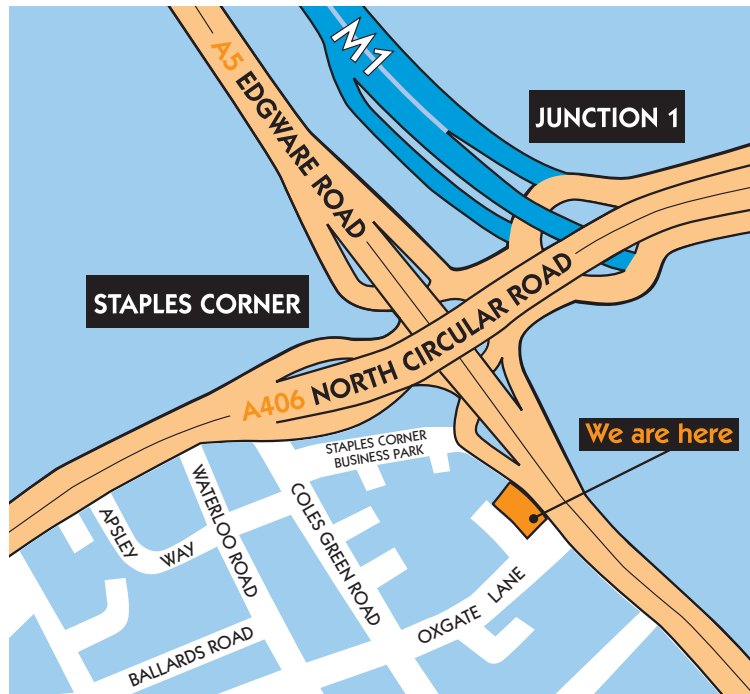

MESH Computers, MESH House, Unit 1 Oxgate Centre, Oxgate Lane, London NW2 7JA • Mon-Fri: 9am-6pm, Sat: 10am-5pm, Sun: 11am-4pm • Sales: 08447 36 04 40 • Business Division: 08700 46 83 34 • Fax: 08700 62 21 80 • sales@meshcomputers.com • www.meshcomputers.com

Pricelist July 2006

MESH
computers