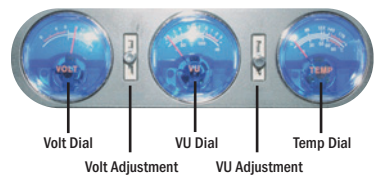

All pictures for illustration purposes only. *Shared Memory Architecture.

call or go on-line for more
08447 36 04 40

Buy Now, Pay 2007 see terms[†]
meshcomputers.com