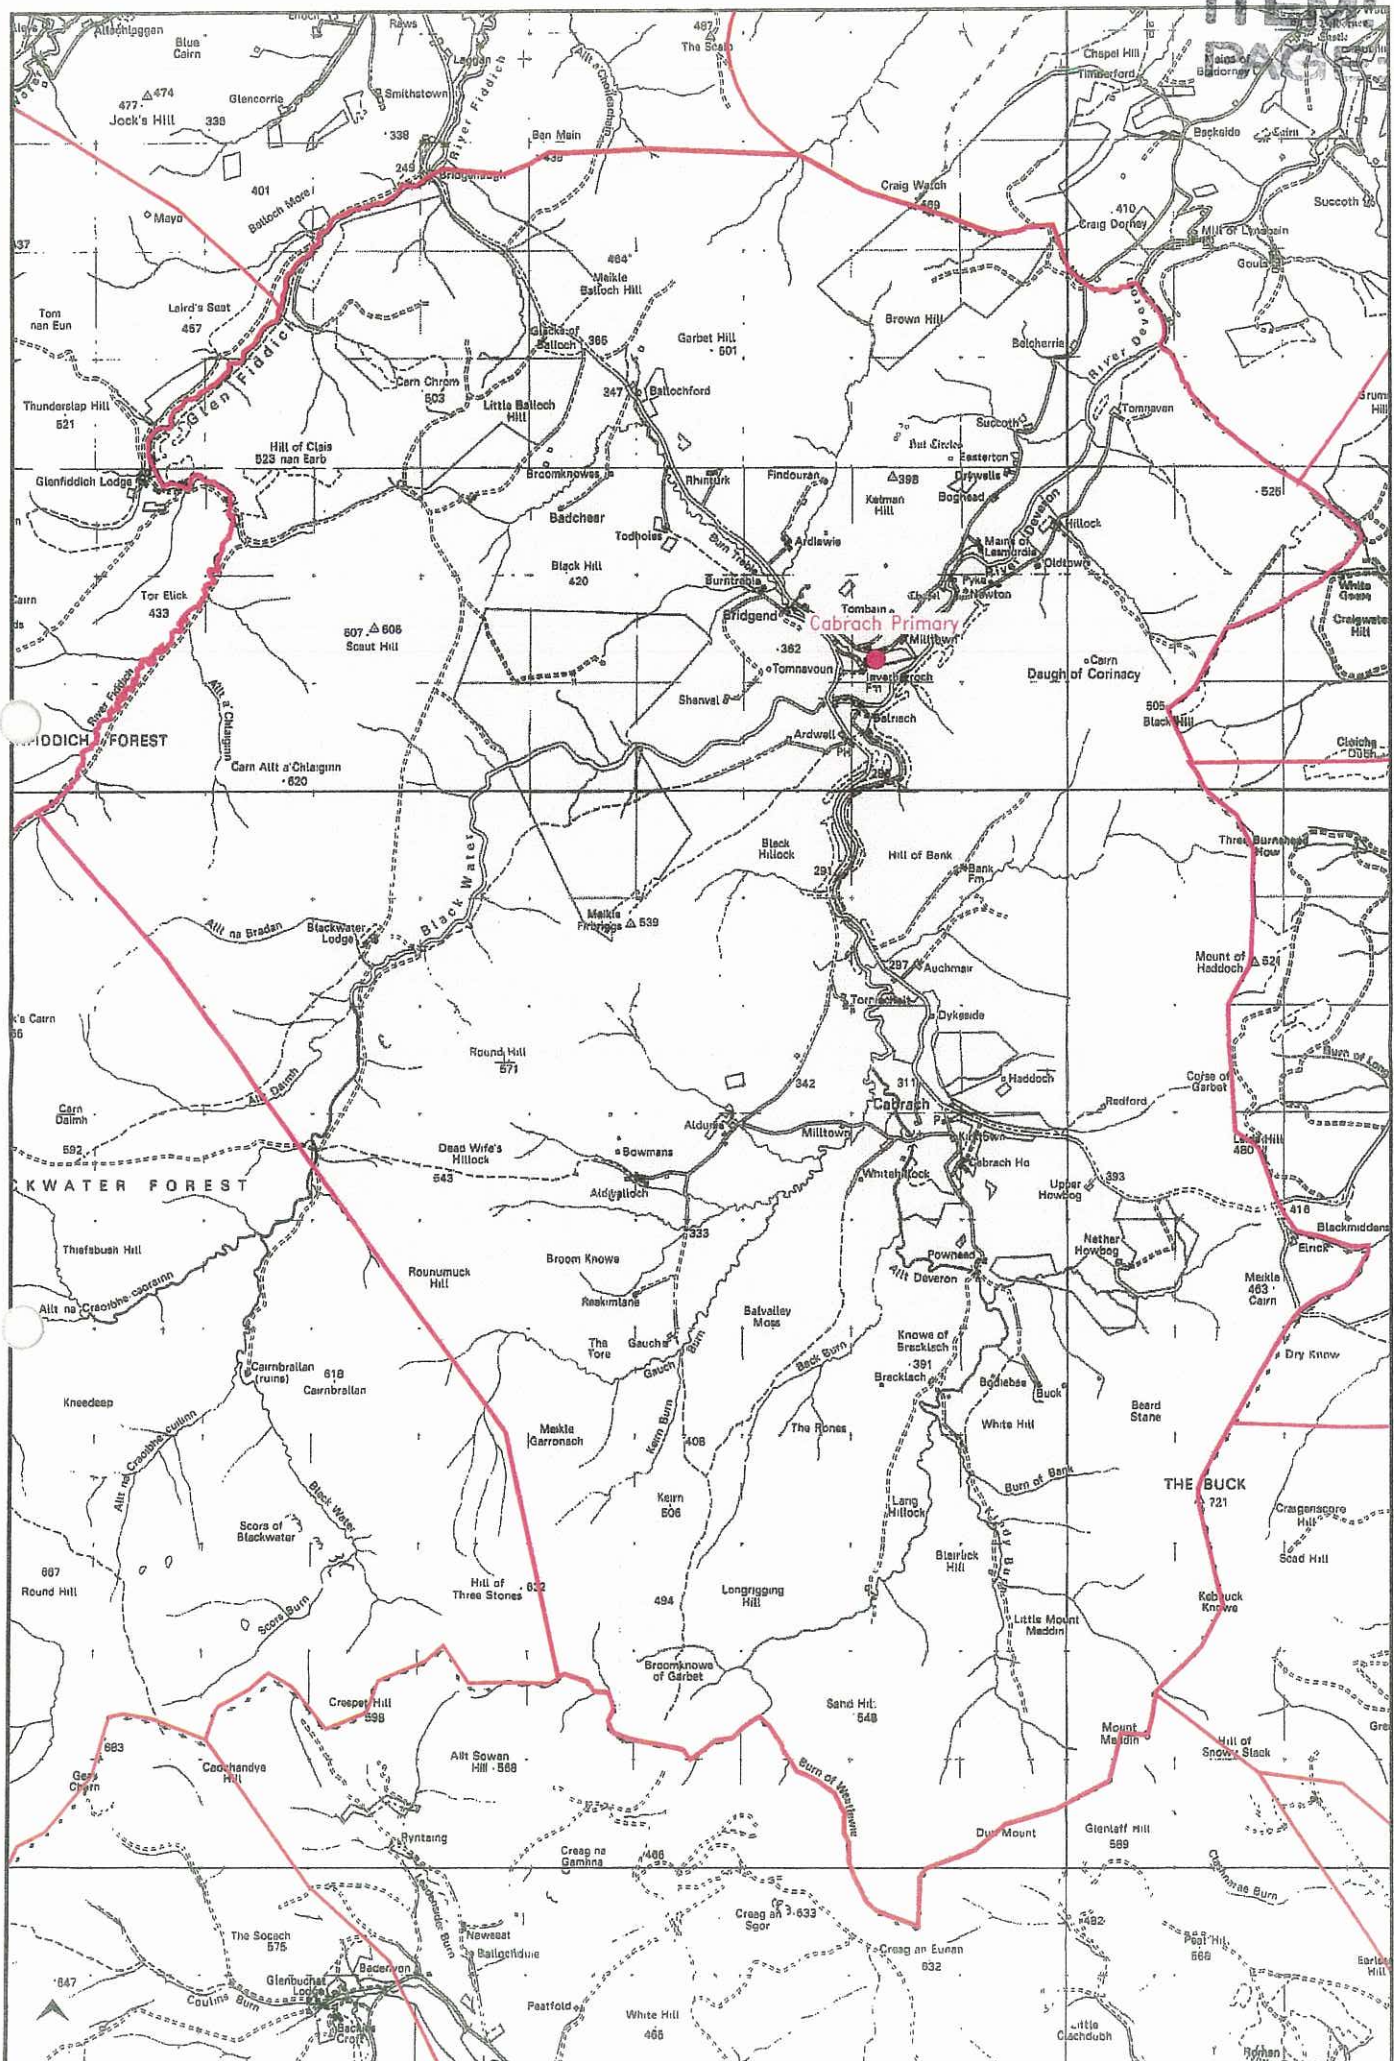

17  
14

Based upon Ordnance Survey mapping with the permission of the controller of Her Majesty's stationery office  
 Crown Copyright reserved. Licence number LA 088649

5050 metres

Scale 1:50000

CABRACH PRIMARY SCHOOL  
 LOCATION AND DRAFT CATCHMENT AREA

MORTLACH PRIMARY SCHOOL  
LOCATION AND DRAFT CATCHMENT AREA

Printed on 24.04.06

Based upon Ordnance Survey mapping with the permission of the controller of Her Majesty's stationery office  
Crown Copyright reserved. Licence number LA 086649

Scale 1:40000

17  
15

### Cabrach and Mortlach Primary School Catchments

1:85000

Reproduced from the Ordnance Survey map with the permission of the Controller of Her Majesty's Stationary Office  
Crown Copyright 2002  
The Moray Council LA 08039L