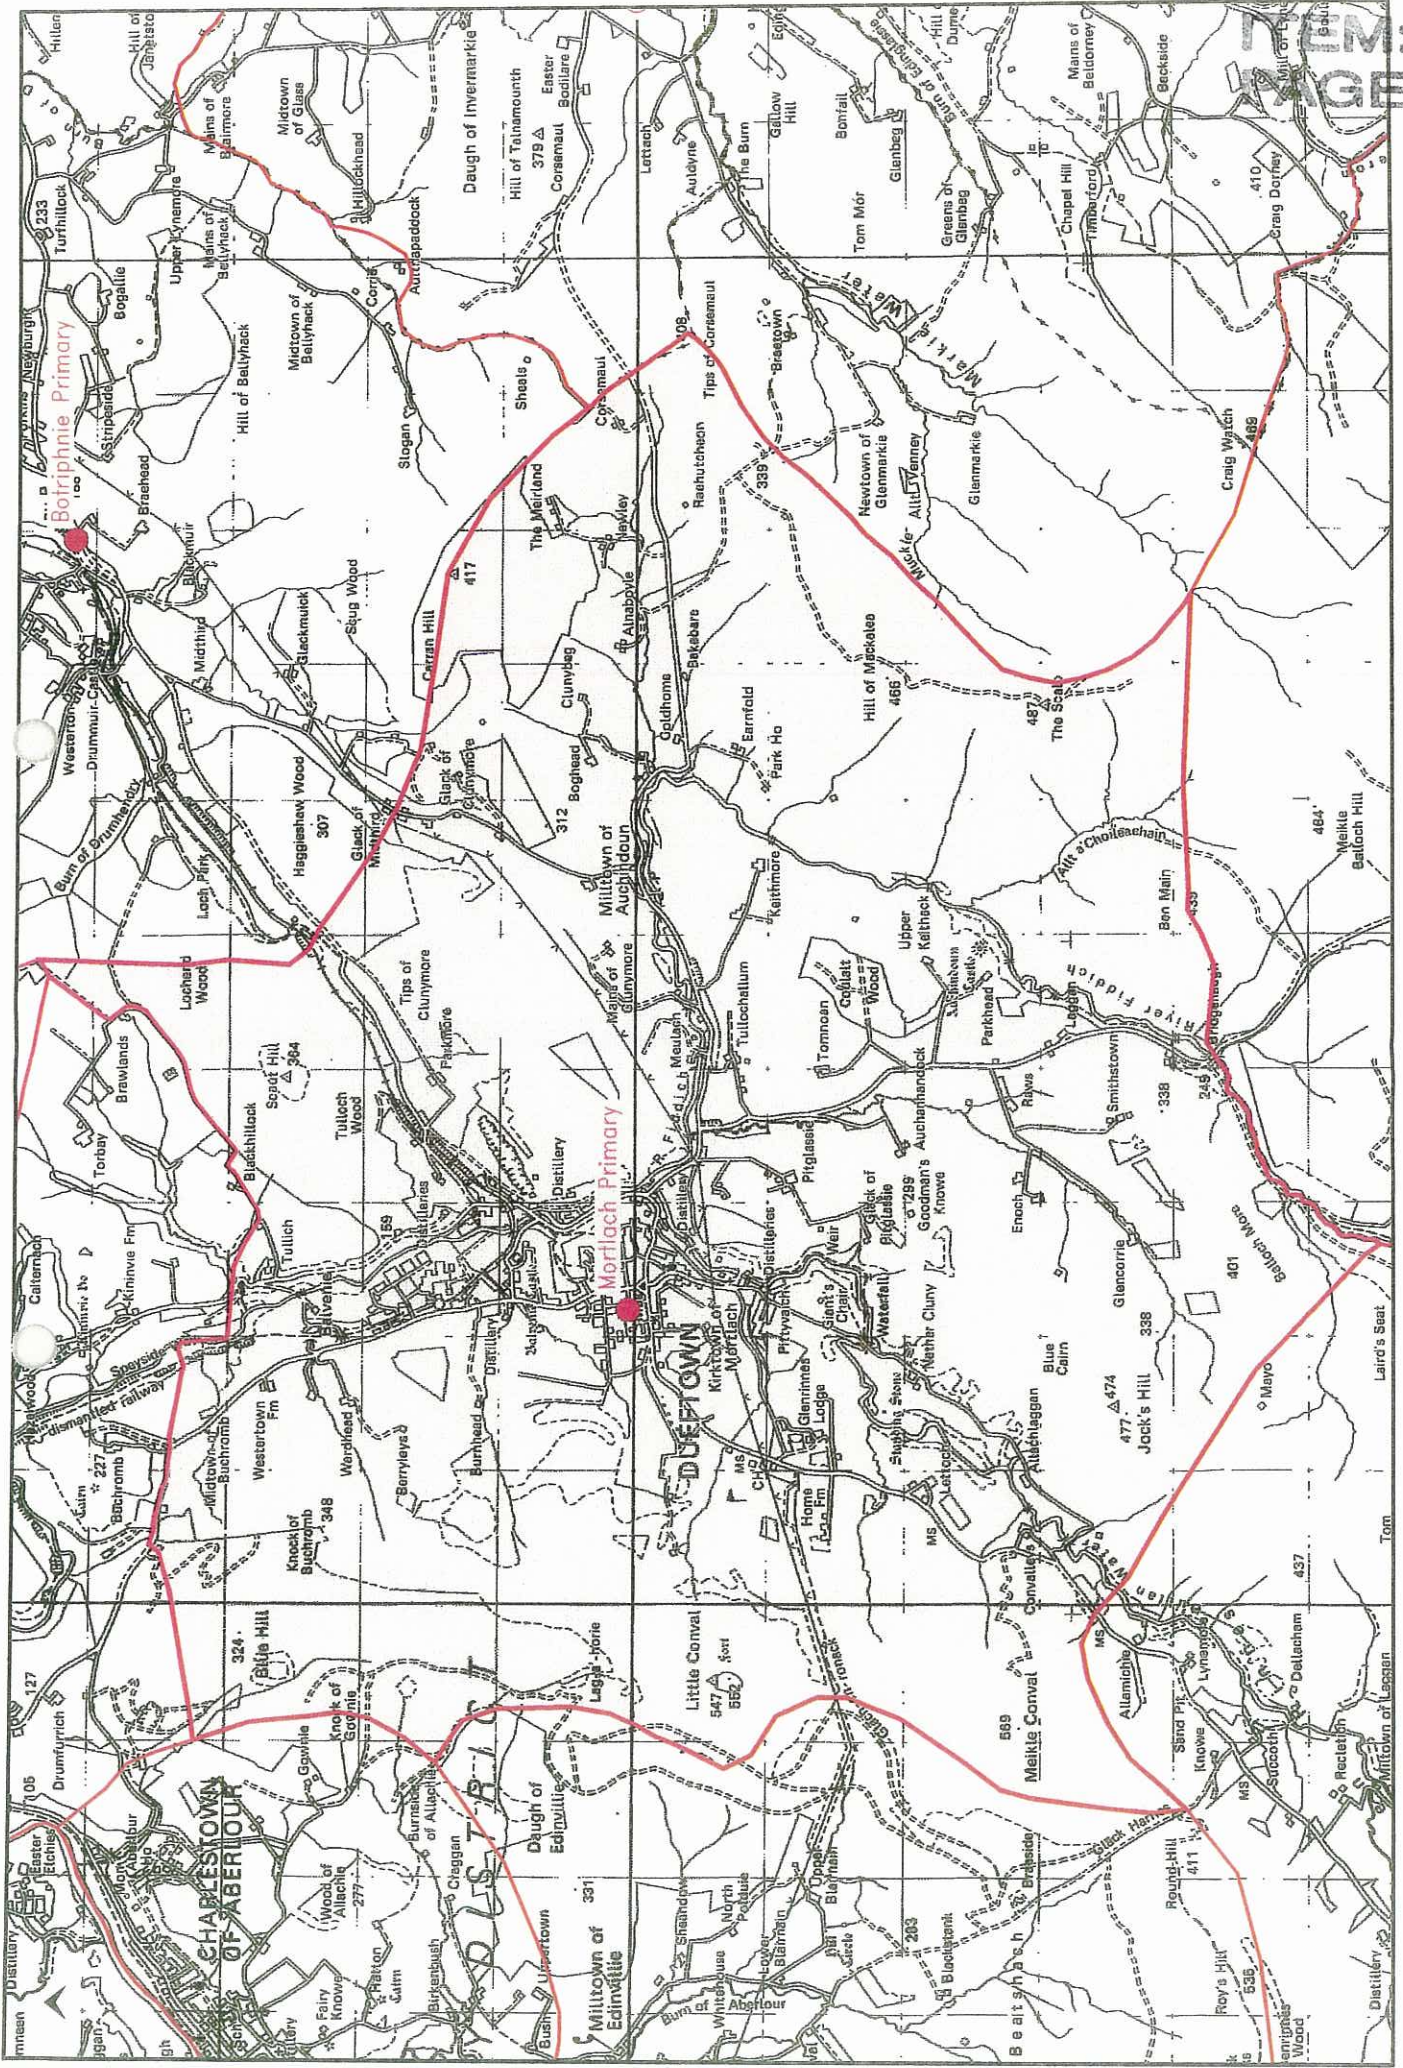

17  
14

Based upon Ordnance Survey mapping with the permission of the controller of Her Majesty's stationery office  
 Crown Copyright reserved. Licence number LA 088649

5050 metres

Scale 1:50000

CABRACH PRIMARY SCHOOL  
 LOCATION AND DRAFT CATCHMENT AREA

MORTLACH PRIMARY SCHOOL  
LOCATION AND DRAFT CATCHMENT AREA

Printed on 24.04.06

Based upon Ordnance Survey mapping with the permission of the controller of Her Majesty's stationery office  
Crown Copyright reserved. Licence number LA 086649

Scale 1:40000

17  
15

### Cabrach and Mortlach Primary School Catchments

1:85000

Reproduced from the Ordnance Survey map with the permission of the Controller of Her Majesty's Stationary Office  
Crown Copyright 2002  
The Moray Council LA 08039L