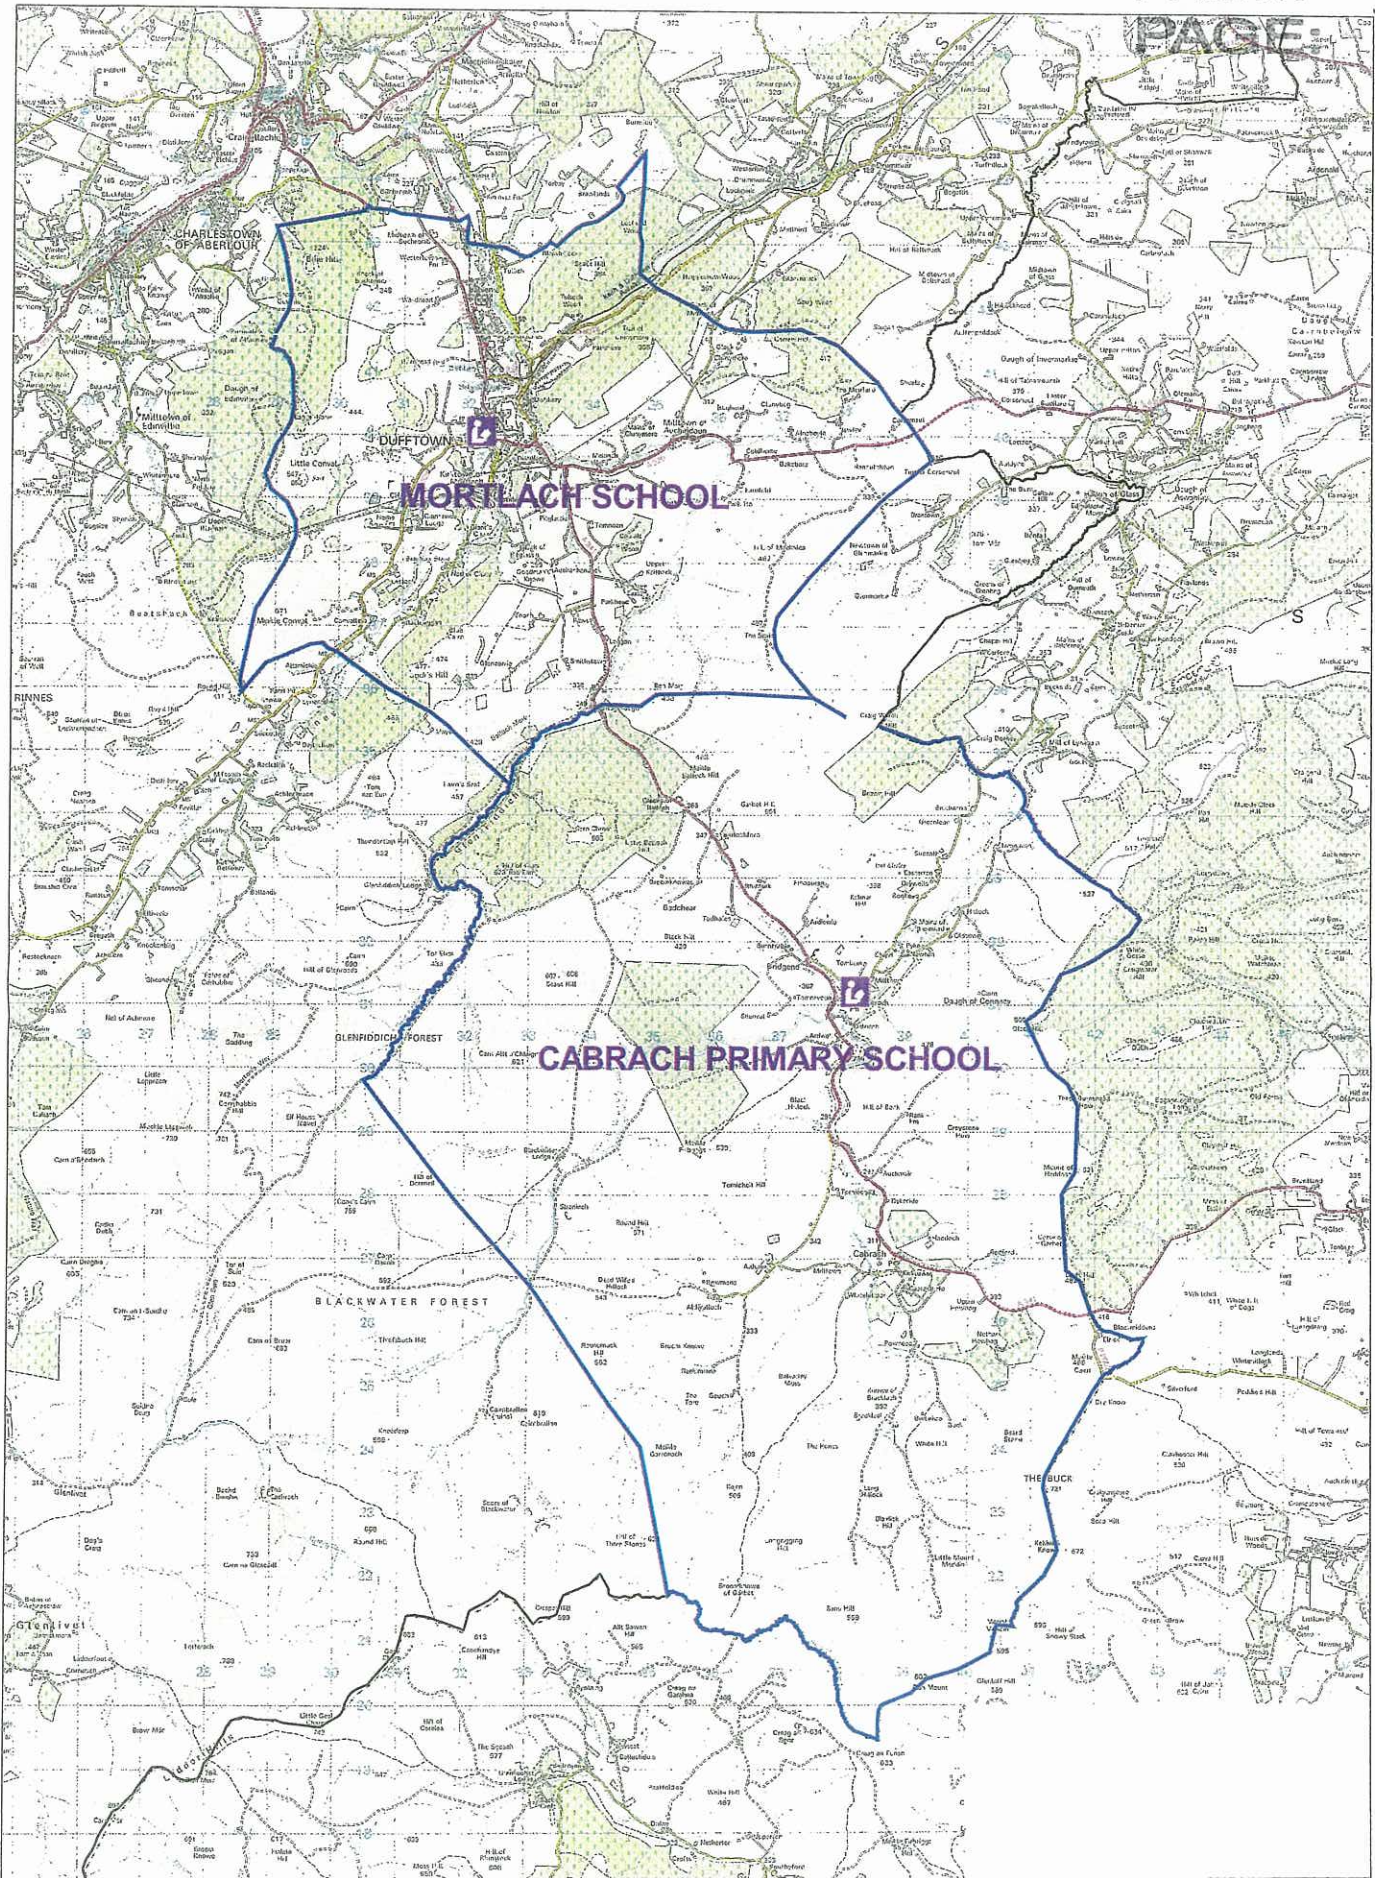

Cabrach and Mortlach Primary School Catchments

1:85000