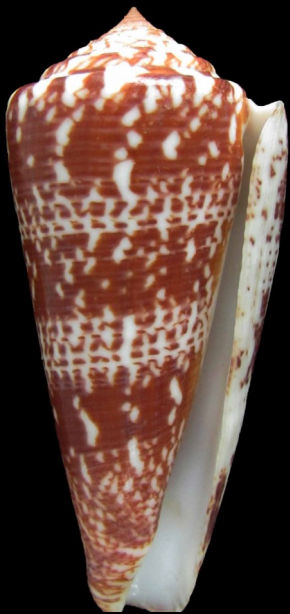

# North Carolina Shell Club

## Auction Catalog I

Lot 1

Jacob's Scallop

*Pecten jacobaeus* (Linnaeus, 1758) 117 mm

Donated by Everett Long

Lot 2

Giant Eastern Murex

*Hexaplex fulvescens* (Sowerby, 1834)

Basic data; 105 mm w/op

Donated by Donald Dan

Lot 3

Crocus Giant Clam (two pairs)

*Tridacna crocea* Lamarck, 1819

Okinawa 95 mm & 108 mm

Donated by Everett Long

Pele's Murex (two specimens)

*Homalocantha pele* (Pilsbry, 1918)

Hawaii - full data 48 mm & 42 mm

Donated by Dave Watts

Lot 5

Okinawan Terebra Collection (all gem quality, w/op) Full data.

Left to right: *T. maculata* 133 mm; *T. crenulata* 79 mm; *T. lanceata* 54 mm;  
*T. tricolor* 54 mm; *T. felina* 50 mm; *T. babylonia* 46 mm; *T. argus* 68 mm;  
*T. affinis* 45 mm; *T. chlomata* 64 mm; *T. subulata* 85 mm; *T. areolata* 74  
mm; *T. maculata* 141 mm; (not shown *Terebra dimidiata* 74 mm