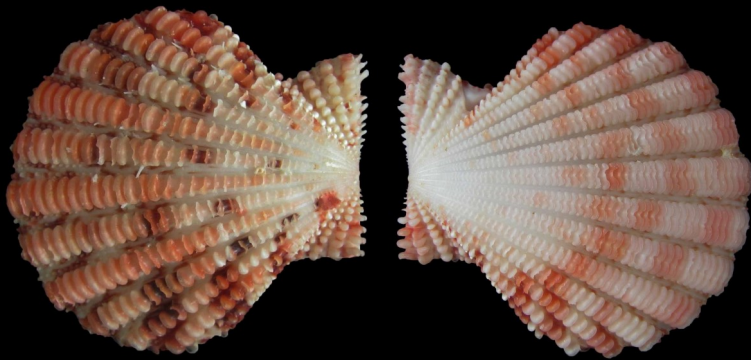

Lot 6

Cryptopecten speciosum (Reeve, 1853)

Okinawa, full data, 44 mm

Donated by Bill Bennight