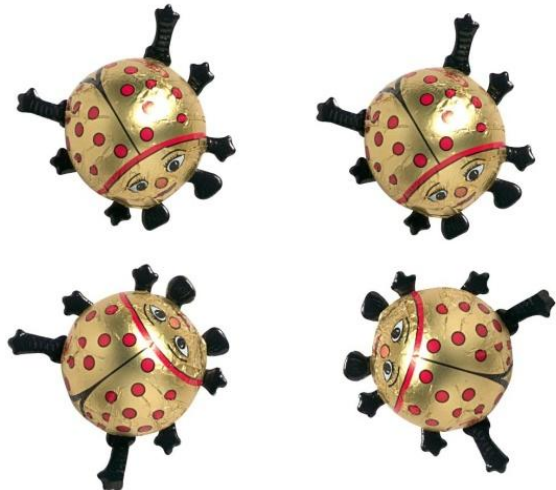

STR004
SMALL GOLD LADY BUG WITH NOUGAT
150 x 6.25G

Husky Food Importers & Distributors