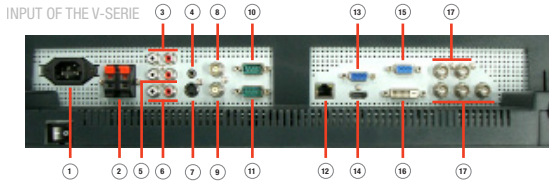

① AC In	⑨ Video In
② External Speaker Terminal	⑩ RS232C Out
③ Audio Out	⑪ RS232C In
④ Audio In 1	⑫ LAN (RJ45)
⑤ Audio In 2	⑬ RGB Out
⑥ Audio In 3	⑭ HDMI In
⑦ S-Video In	⑮ VGA In
⑧ Video Out	⑯ DVI in
	⑰ RGB/HV In

Technical Specifications MultiSync® V321			
DISPLAY			
Panel Technology	S-PVA TFT		
Active Screen Area	697.7 x 392.3 mm		
Screen Size	31.5 inch / 80 cm		
Pixel Pitch	0.511 x 0.511 mm		
Brightness (typical)	450 cd/m²		
Contrast (typical)	3000:1		
Viewing Angle	158° horizontal / 158° vertical (typ. at contrast ratio 10:1)		
Response Time (typical)	8 ms (grey-to-grey)		
SYNCHRONIZATION RANGE			
Horizontal	31.5 - 91.1 kHz (analog and digital)		
Vertical	50 - 85 Hz		
RESOLUTION			
Native	1360 x 768 at 60 Hz		
Supported	1920 x 1080 1600 x 1200	832 x 624 800 x 600	720 x 400 640 x 480
INPUTS			
Video Input	Analog: RGBHV (S-Video); Composite (BNC); Component (BNC); 1 x S-Video; 1 x D-sub 15 pin; Digital: 1 x DVI (HDCP); 1x HDMI		
Video Output	Analog: 1 x D-sub 15 pin; Composite out (BNC)		
Audio Input	2 x Cinch (RCA); 1 x Head-jack 3.5 mm		
Audio Output	1 x amplified speaker signal; 1 x Cinch (RCA)		
REMOTE CONTROL			
LAN; RS-232C (9-pin D-sub) Input and Output; D-sub 15 and DVI-D (DDC/CI); Remote Control IR			
SUPPORTED TV STANDARDS (no tuner)			
SECAM; PAL; NTSC			
VIDEO MODES (no tuner)			
480i; 480p; 576i; 576p; 2 x720p (50 and 60 Hz); 2 x 1080i (50 and 60 Hz)			
POWER CONSUMPTION			
Typical	100 W		
Maximum	140 W		
Power Savings Mode	< 2 W standby		
Power Management	VESA DPMS		
Power Requirements	100-120 V/220-240 V; 1,4 A/0,6 A; internal power supply		
ENVIRONMENTAL			
Operating Temperature	5 to 40° (Landscape); 5 to 35° (Portrait)		
Operating Humidity	20 to 80 %		
Storage Humidity	10 to 90%		
DIMENSIONS (W x H x D) w/o stand (net)			
789 x 476,3 x 138 mm			
WEIGHT w/o stand (net)			
17.1 kg			
BEZEL WIDTH			
top / bottom: 44.2 mm; left / right: 40.5 mm			
COLOUR VERSIONS			
Black Front Bezel, Black Back Cabinet			
AVAILABLE OPTIONS			
Option Slot	No		
Speakers	7 + 7 W		
Wall Mount	W32-70 or WS32-52L/P		
Stand	ST-3215		
AVAILABLE SOFTWARE			
NaViSet® et NaViSet® Administrator compatible; NEC Digital Signage Software			
OTHERS			
Safety and Ergonomics	CE; TÜV GS; C-tick; FCC Class B; UL/C-UL or CSA; CCC; PSB; VCCI; RoHS; Energy Star 5.0		
Plug & Play	VESA DDC2B		
VESA Mounting	400 x 200 (FDMI); 12 holes / 100 mm spacing		
TOUCH SPECIFICATIONS			
Input method	Finger and stylus input		
Light transmission**	92% light transmission (±2%)		
Substrat material	Chemically-strengthened glass substrate		
Surface obstructions	Touch screen operation withstands surface contaminants such as dirt, dust and grime		
Communications protocol	USB HID		
Driver	MicroTouch MT7 for MicroTouch DST driver for Microsoft® Windows® 2000 / XP / VISTA, HID-compliant		
WARRANTY			
3 years warranty incl. backlight			
For additional pictures and Solutions overview, Visit www.nec-display-solutions.com for details.			

Reduce Consumption: Optional feet
Ecological Standard: ErP Compliant
Energy Star 5.0

Save printing waste. All NEC Datasheets are available for download at our website www.nec-display-solutions.com