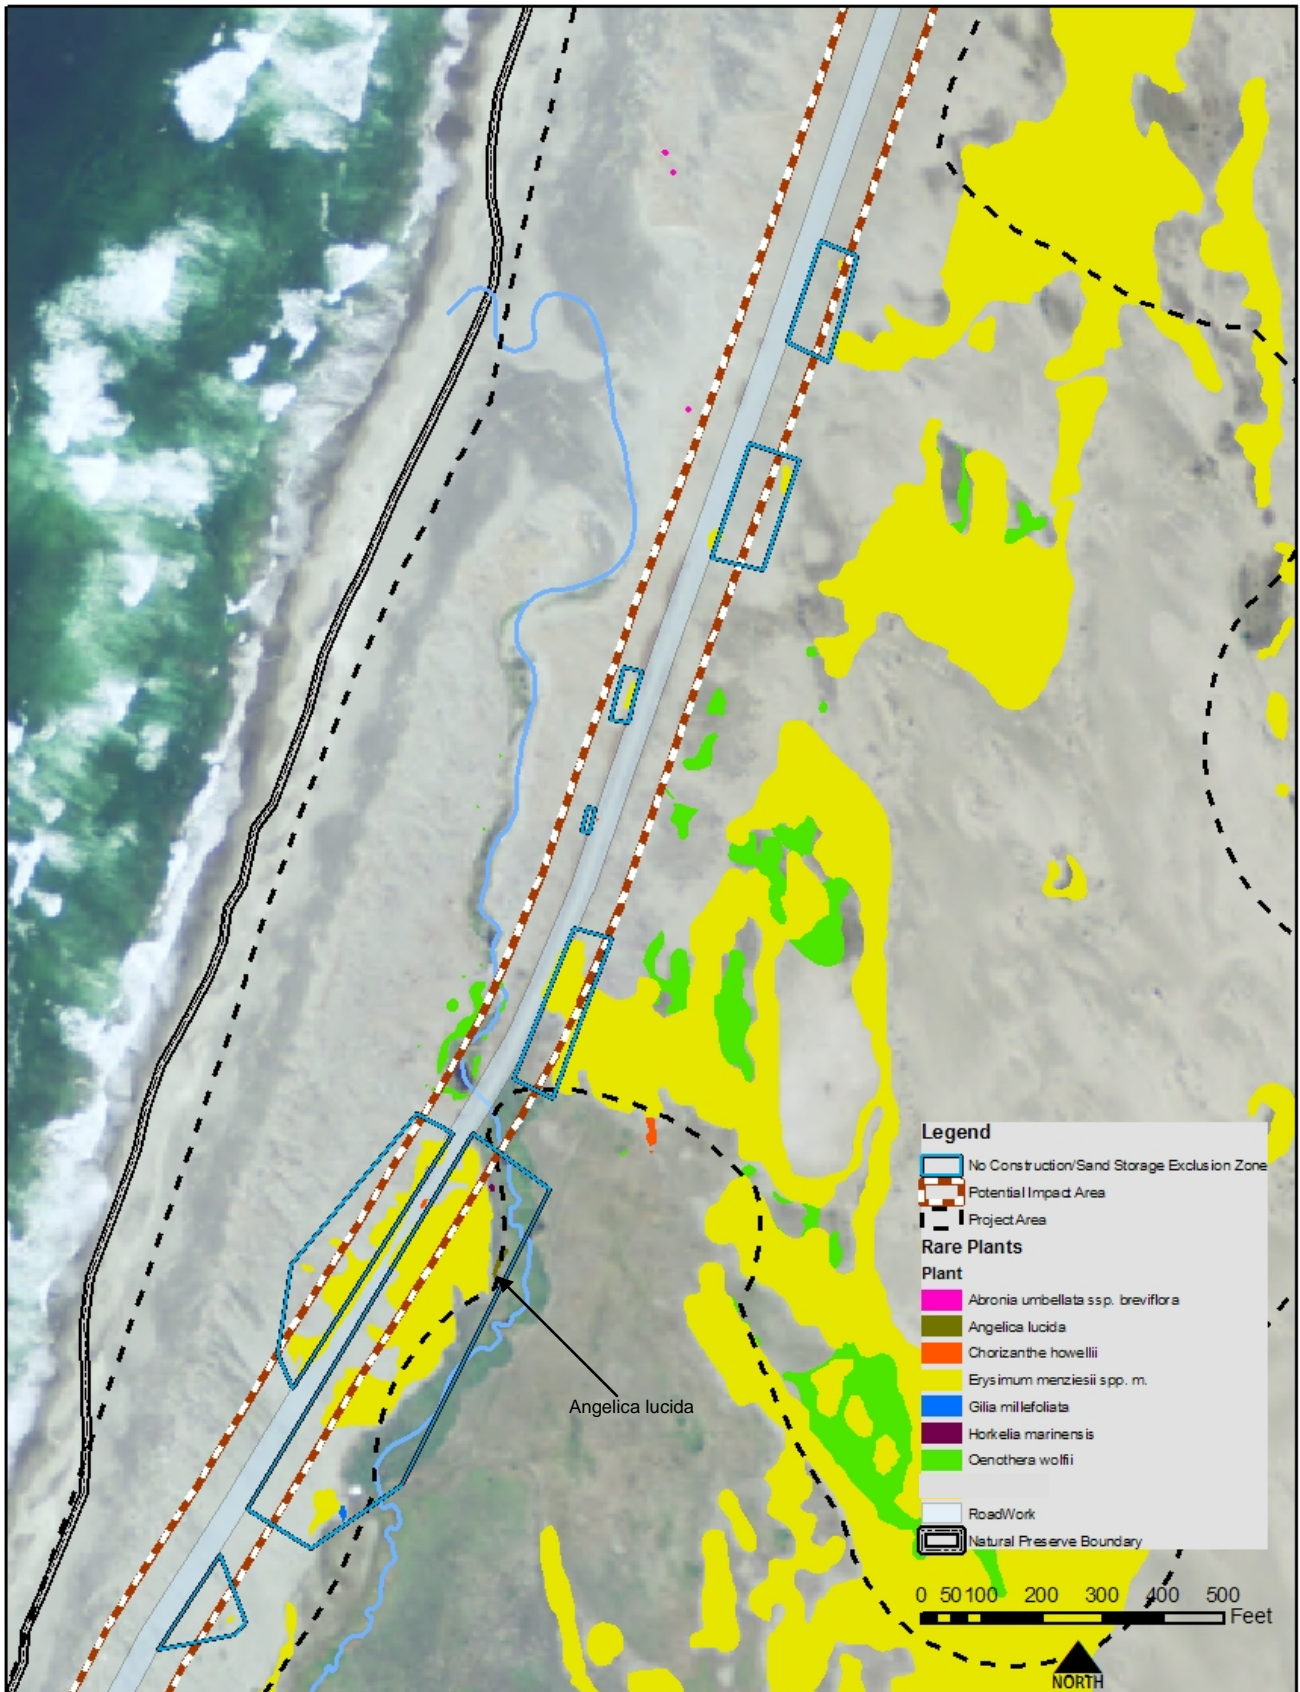

APPENDIX A: SPECIAL STATUS PLANT MAPS

MAPS 1 THROUGH 5

Special Status Plant Map 01
 Inglenook Fen – Ten Mile Dunes Natural Preserve MacKerricher State Park Dune Rehabilitation Project

Special Status Plant Map 02
 Inglewood Fen – Ten Mile Dunes Natural Preserve MacKerricher State Park Dune Rehabilitation Project

Special Status Plant Map 03
 Inglenook Fen – Ten Mile Dunes Natural Preserve MacKerricher State Park Dune Rehabilitation Project

Special Status Plant Map 04
 Inglenook Fen – Ten Mile Dunes Natural Preserve MacKerricher State Park Dune Rehabilitation Project

Special Status Plant Map 05
 Inglenook Fen – Ten Mile Dunes Natural Preserve MacKerricher State Park Dune Rehabilitation Project