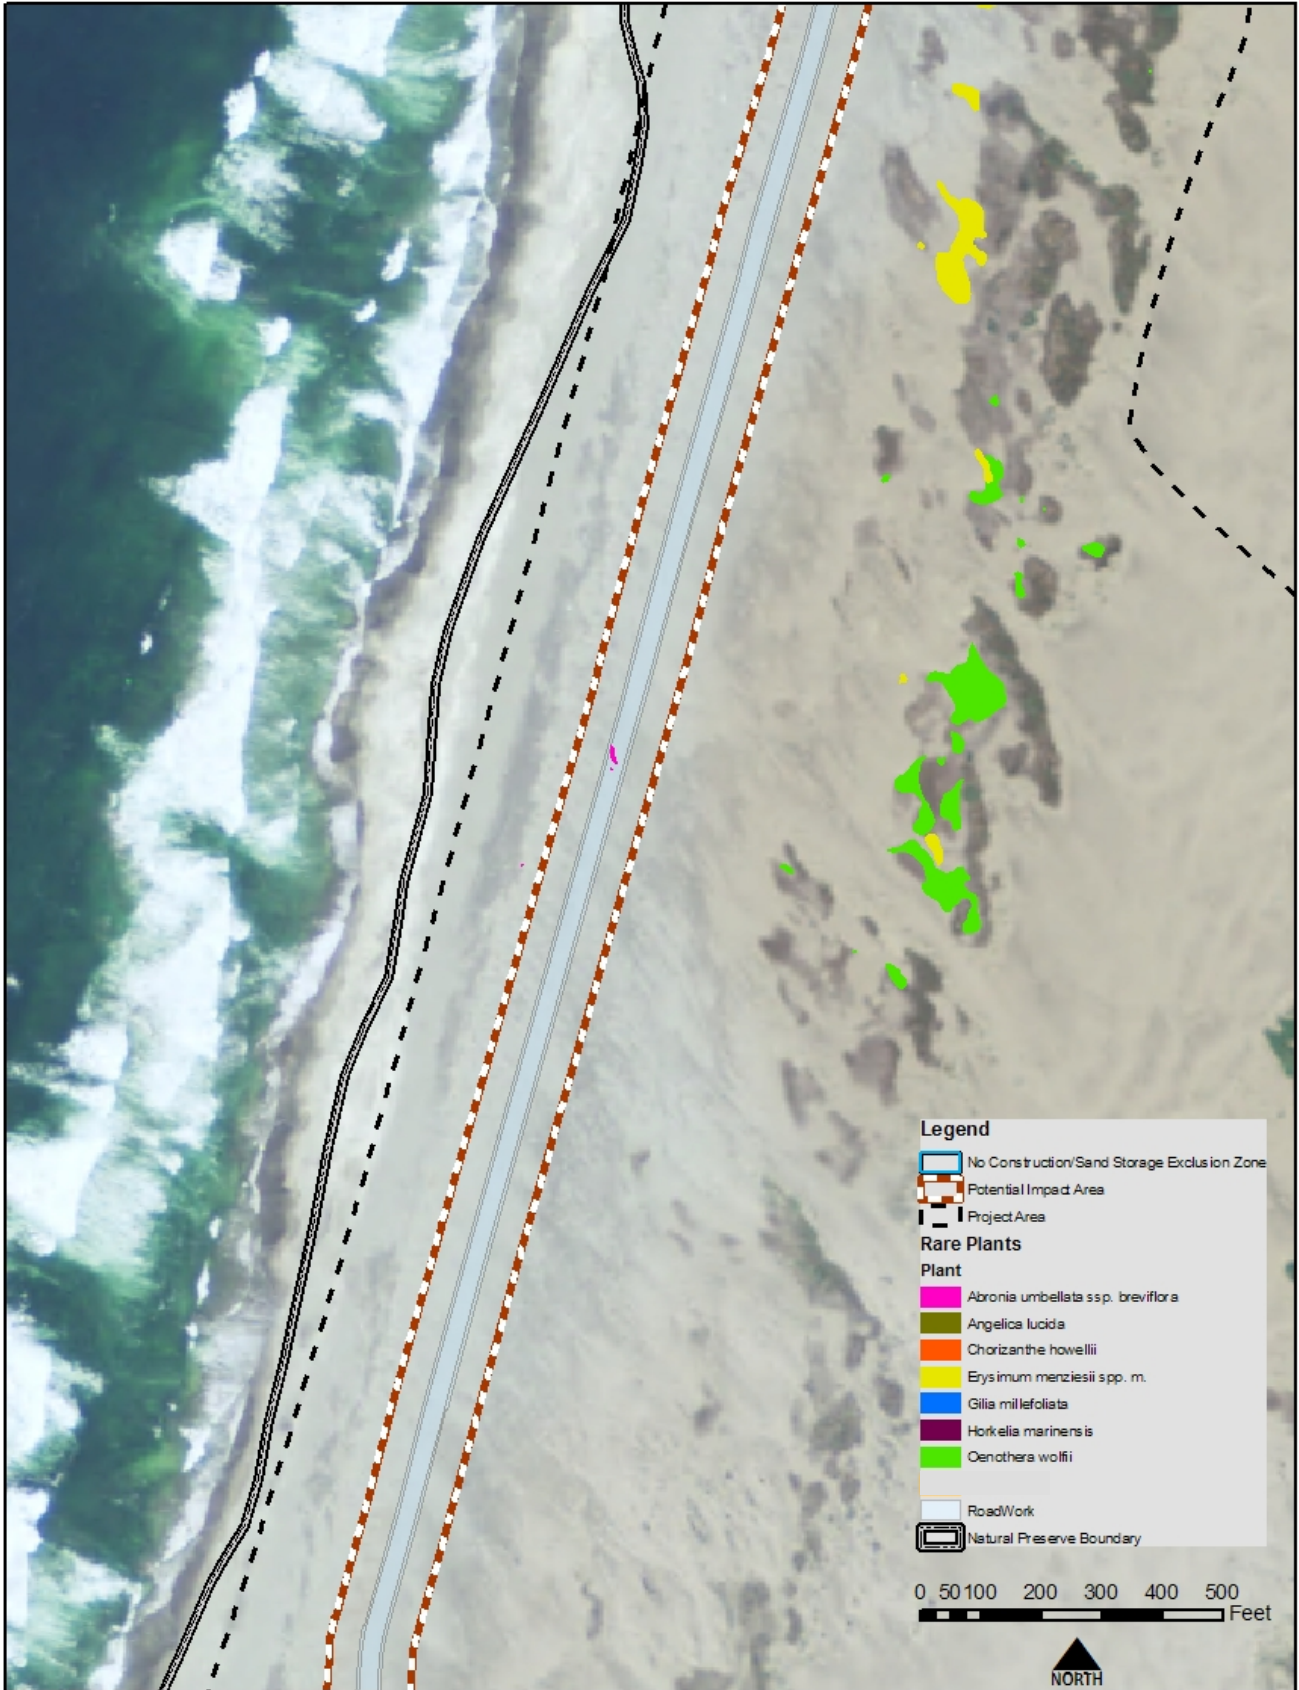

APPENDIX A: SPECIAL STATUS PLANT MAPS

MAPS 1 THROUGH 5

Special Status Plant Map 01
 Inglenook Fen – Ten Mile Dunes Natural Preserve MacKerricher State Park Dune Rehabilitation Project

Special Status Plant Map 02
 Inglewood Fen – Ten Mile Dunes Natural Preserve MacKerricher State Park Dune Rehabilitation Project

Special Status Plant Map 03
 Inglenook Fen – Ten Mile Dunes Natural Preserve MacKerricher State Park Dune Rehabilitation Project

Special Status Plant Map 04
 Inglenook Fen – Ten Mile Dunes Natural Preserve MacKerricher State Park Dune Rehabilitation Project

Special Status Plant Map 05
 Inglenook Fen – Ten Mile Dunes Natural Preserve MacKerricher State Park Dune Rehabilitation Project