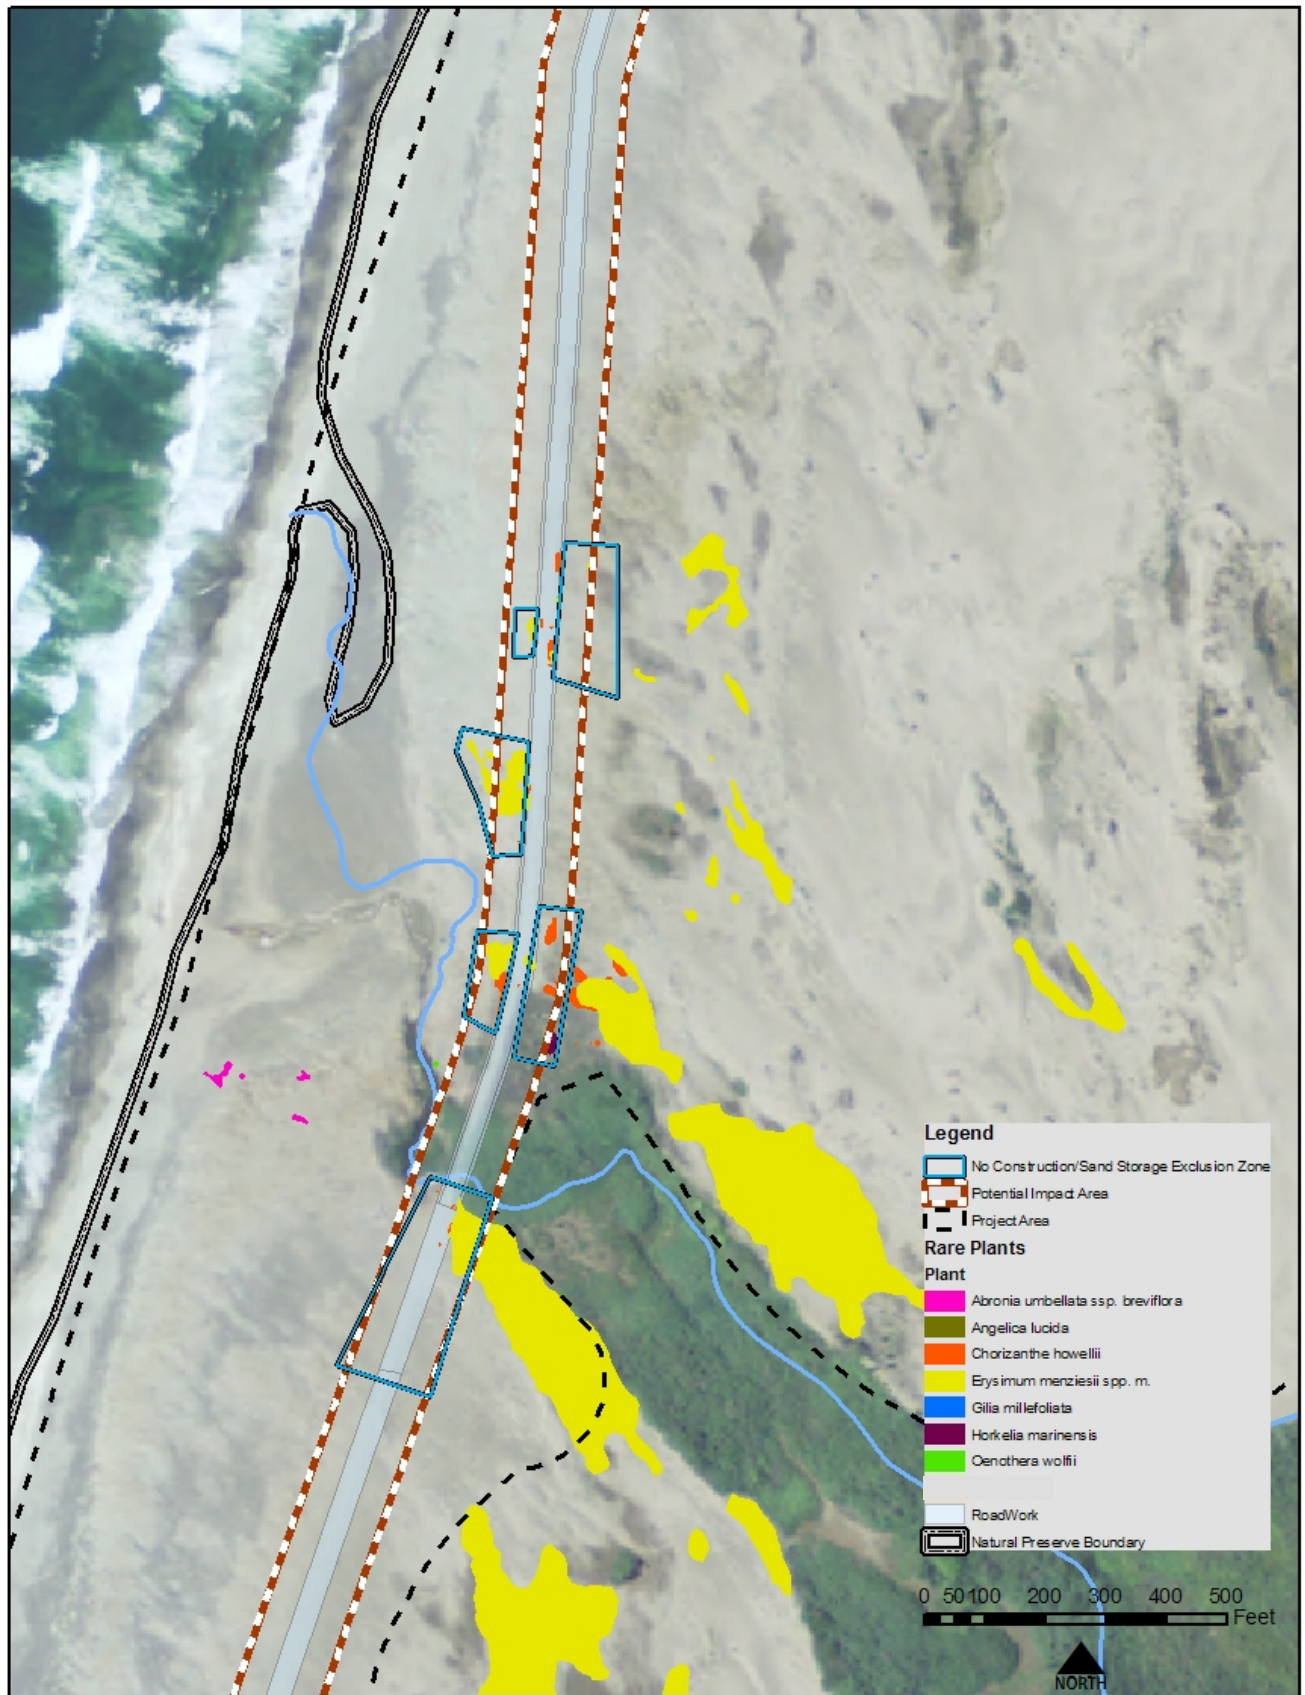

APPENDIX A: SPECIAL STATUS PLANT MAPS

MAPS 1 THROUGH 5

Special Status Plant Map 01
 Inglenook Fen – Ten Mile Dunes Natural Preserve MacKerricher State Park Dune Rehabilitation Project

Special Status Plant Map 02
 Inglewood Fen – Ten Mile Dunes Natural Preserve MacKerricher State Park Dune Rehabilitation Project

Special Status Plant Map 03
 Inglenook Fen – Ten Mile Dunes Natural Preserve MacKerricher State Park Dune Rehabilitation Project

Special Status Plant Map 04
 Inglenook Fen – Ten Mile Dunes Natural Preserve MacKerricher State Park Dune Rehabilitation Project

Special Status Plant Map 05
 Inglenook Fen – Ten Mile Dunes Natural Preserve MacKerricher State Park Dune Rehabilitation Project