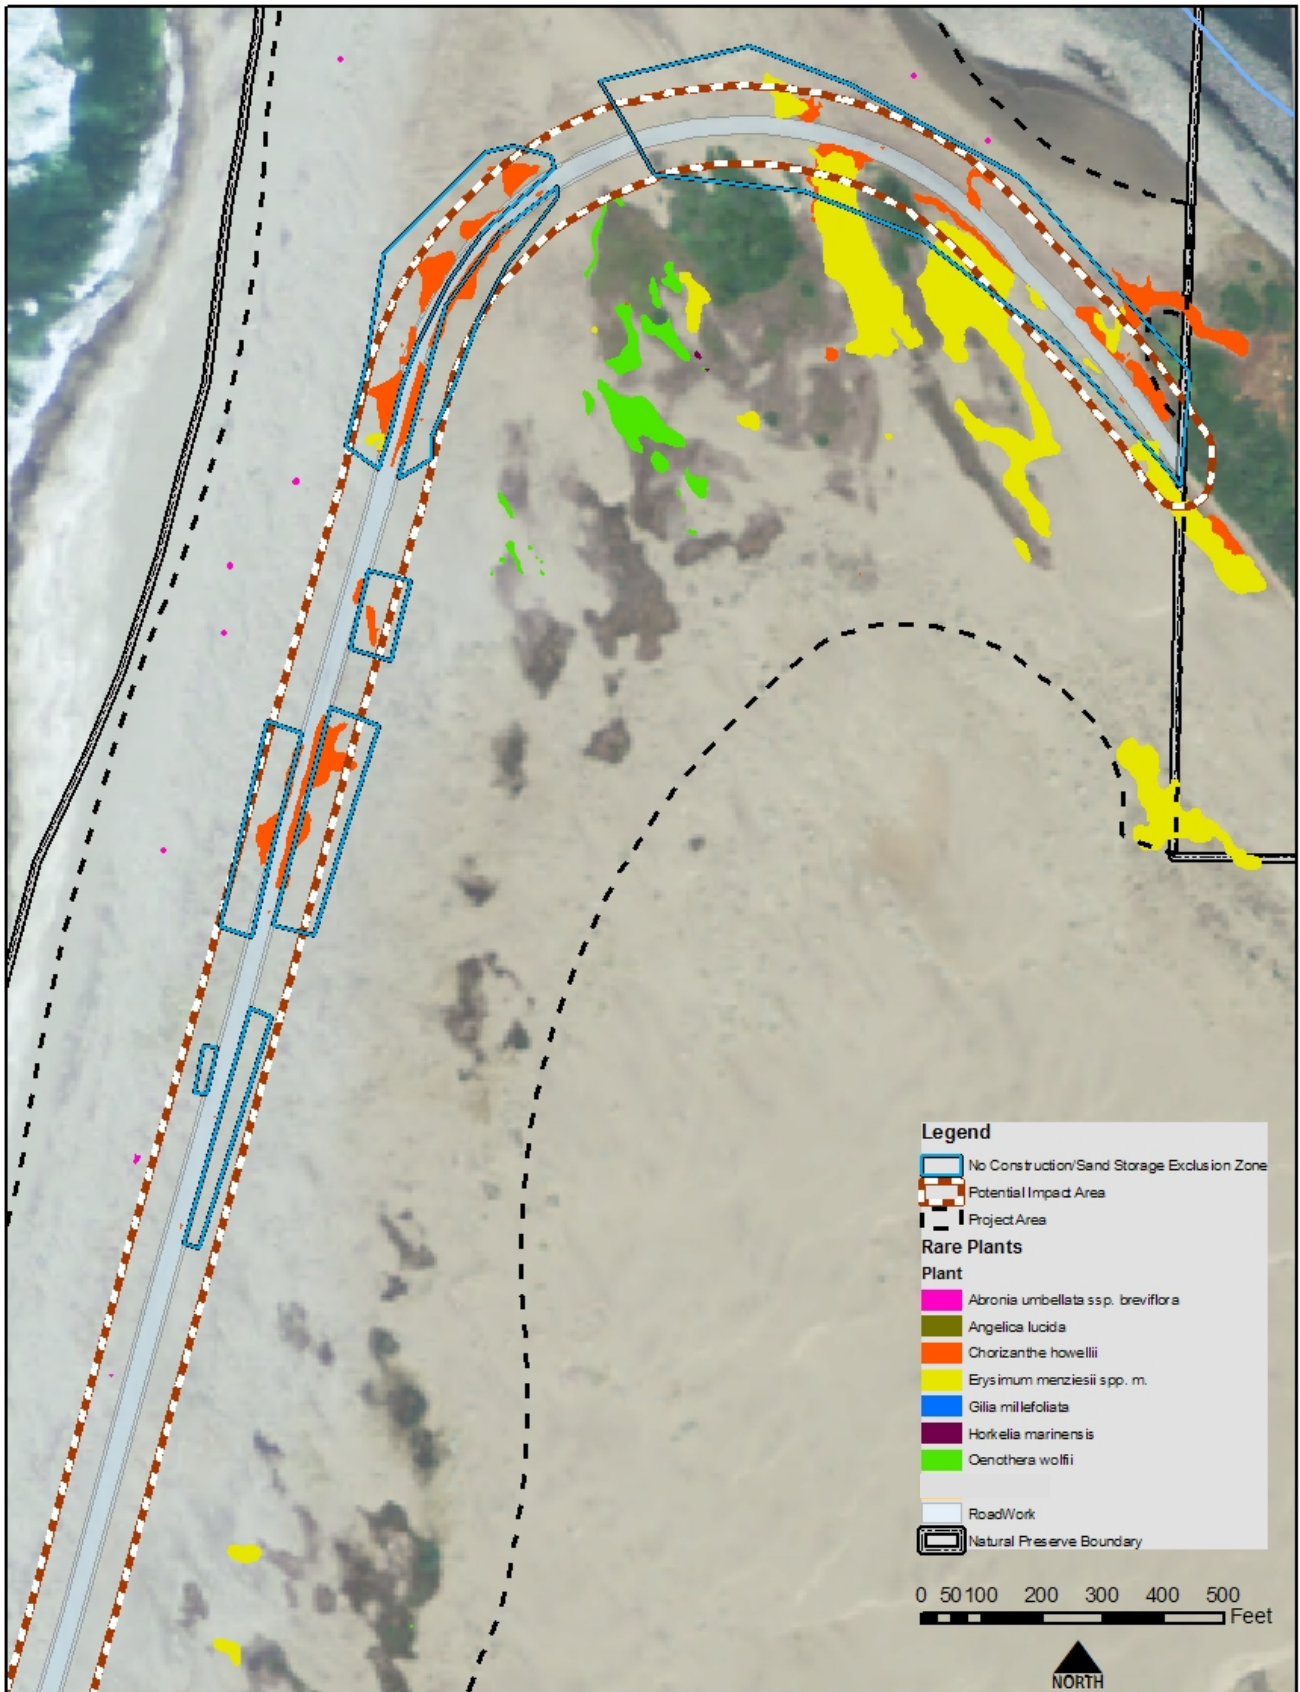

APPENDIX A: SPECIAL STATUS PLANT MAPS

MAPS 1 THROUGH 5

Special Status Plant Map 01
 Inglenook Fen – Ten Mile Dunes Natural Preserve MacKerricher State Park Dune Rehabilitation Project

Special Status Plant Map 02
 Inglewood Fen – Ten Mile Dunes Natural Preserve MacKerricher State Park Dune Rehabilitation Project

Special Status Plant Map 03
 Inglenook Fen – Ten Mile Dunes Natural Preserve MacKerricher State Park Dune Rehabilitation Project

Special Status Plant Map 04
 Inglenook Fen – Ten Mile Dunes Natural Preserve MacKerricher State Park Dune Rehabilitation Project

Special Status Plant Map 05
 Inglenook Fen – Ten Mile Dunes Natural Preserve MacKerricher State Park Dune Rehabilitation Project