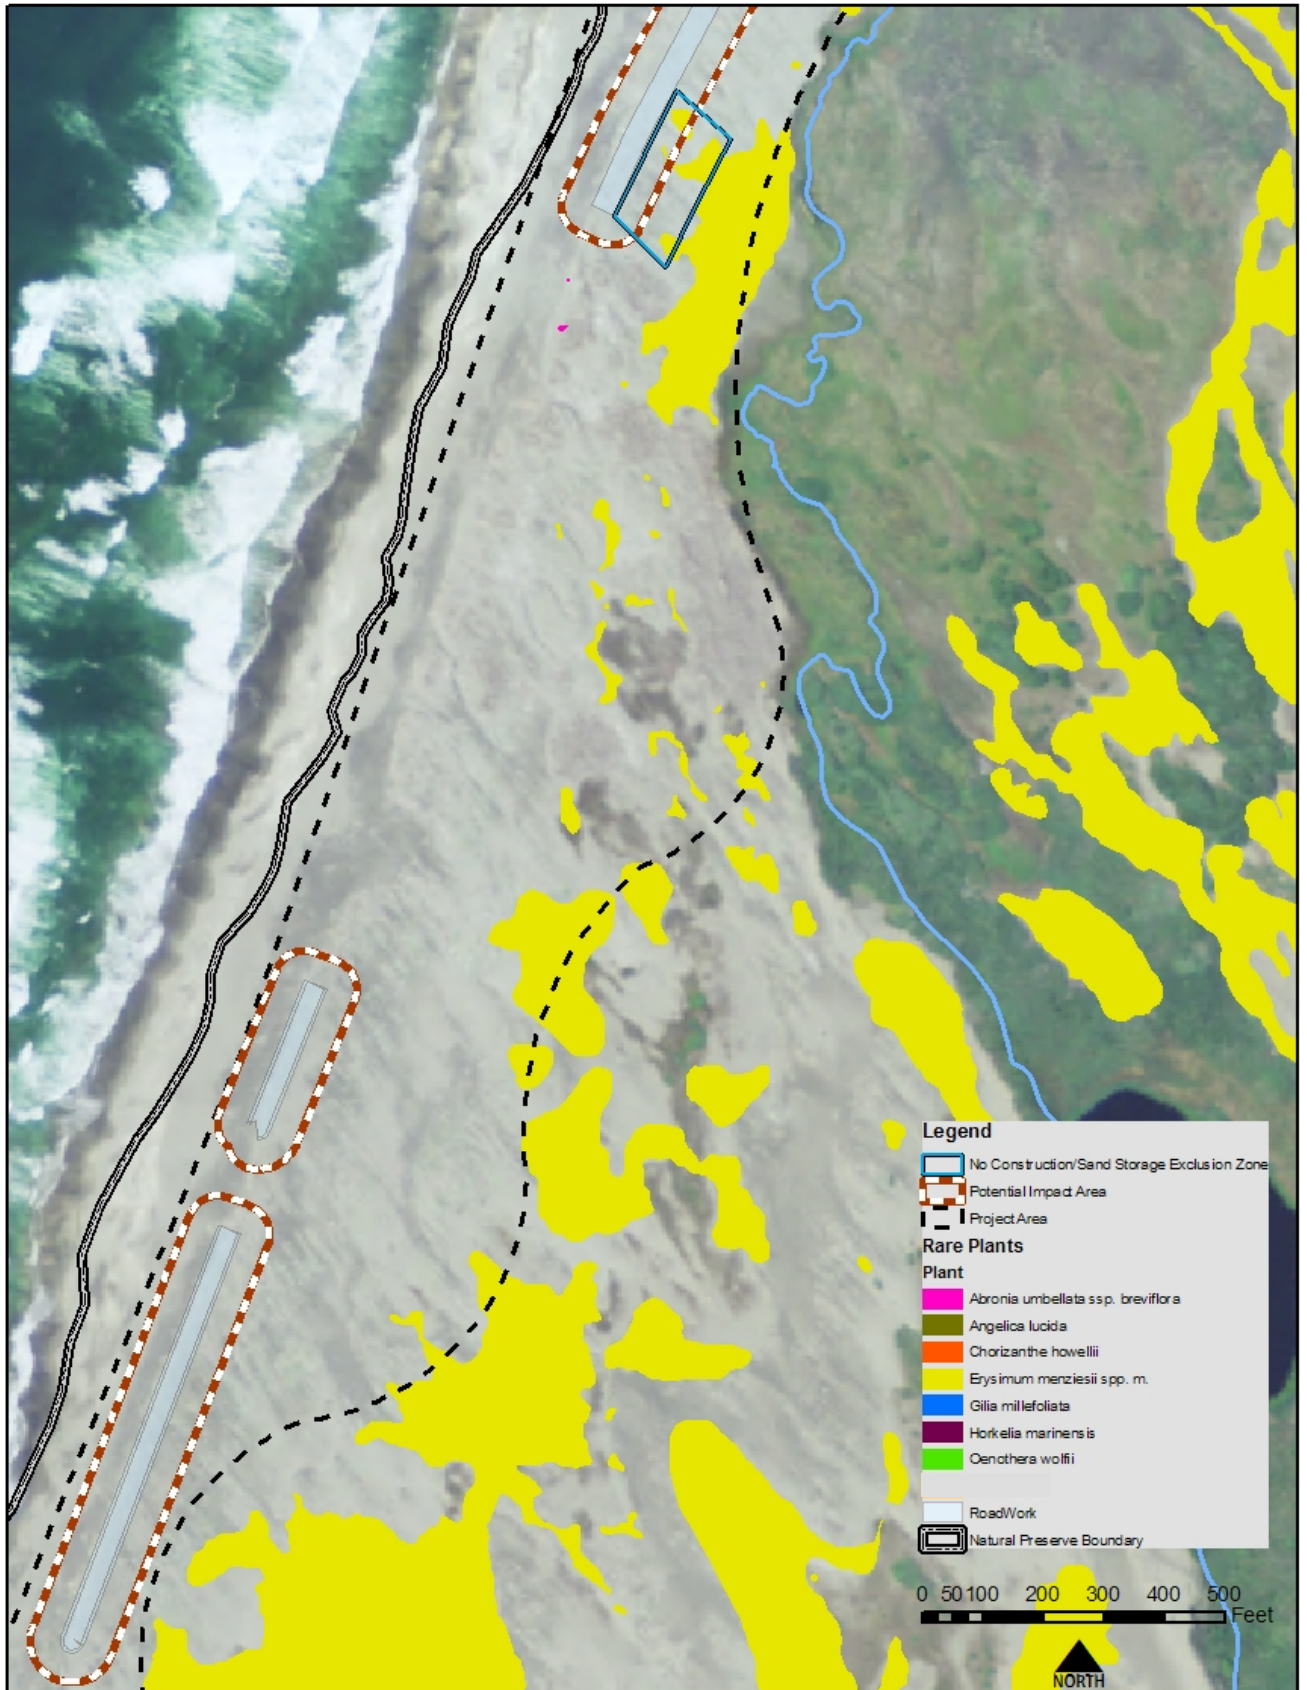

APPENDIX A: SPECIAL STATUS PLANT MAPS

MAPS 1 THROUGH 5

Special Status Plant Map 01
 Inglenook Fen – Ten Mile Dunes Natural Preserve MacKerricher State Park Dune Rehabilitation Project

Special Status Plant Map 02
 Inglewood Fen – Ten Mile Dunes Natural Preserve MacKerricher State Park Dune Rehabilitation Project

Special Status Plant Map 03
 Inglenook Fen – Ten Mile Dunes Natural Preserve MacKerricher State Park Dune Rehabilitation Project

Special Status Plant Map 04
 Inglenook Fen – Ten Mile Dunes Natural Preserve MacKerricher State Park Dune Rehabilitation Project

Special Status Plant Map 05
 Inglenook Fen – Ten Mile Dunes Natural Preserve MacKerricher State Park Dune Rehabilitation Project