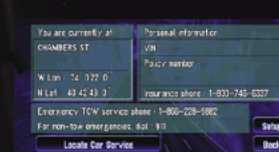

Stay Safe with Roadside Assistance

One year of Free Road Assistance provides peace of mind at all times.