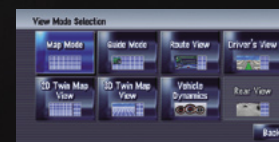

GEX-P10XMT

XM NavTraffic™ Digital Satellite Tuner for Pioneer Navigation Systems

Multiple Displays*

View Mode Selection

Route View Mode

Map View Mode

3D Twin Map View Mode (AVIC-Z2 only)

Driver's View Mode (3D Icon display is AVIC-Z2 only)