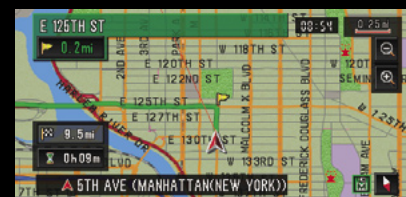

AVIC-Z2

Double-DIN HDD Navigation System with 7-inch Motorized, Touch Panel Display, DVD Playback with "Dual-Zone" Function, Bluetooth Adapter Ready, and HDD Music Library with Multi-Language Voice Control **NEW**

Accessories

- GEX-P10XMT XM NavTraffic™ Digital Satellite Tuner
- ND-BT1 Bluetooth Wireless Adapter
- CD-IB100II iPod® Interface Adapter
- ND-BC2 Universal Rear View Camera
- CD-SR1 Steering Remote
- SIR-PNR2 SIRIUS Digital Satellite Radio Tuner

AVIC-D3

Double-DIN DVD Memory Navigation System with 6.1-inch Touch Panel Display, DVD Playback and Bluetooth Adapter Ready **NEW**

Accessories

- GEX-P10XMT XM NavTraffic™ Digital Satellite Tuner
- CD-BTB200 Bluetooth Wireless Adapter
- CD-I200 Interface Cable for iPod®
- ND-BC2 Universal Rear View Camera
- CD-R55 Remote Control
- SIR-PNR2 SIRIUS Digital Satellite Radio Tuner
- CD-RM10 AUX Input-Video

Navigation

The Intelligent Navigation Solution

The 30 GB hard disk drive (HDD) is the foundation for Pioneer's fastest and most advanced navigation system. The large 7-inch screen shows a high-resolution map, and the motorized front panel hides the DVD player slot.

Route Learning Capability

The system learns from your actual driving habits, and will adjust routes to use your preferred roads.

Smart Routing Algorithm

The AVIC-Z2 analyzes and assesses detailed road data to create faster, more efficient routes.

Advanced Voice Recognition with Larger Vocabulary

Full address searches can be done by saying the city name, street name, and house number.

Enhanced Voice Guidance

Spoken route instructions are played clearly through the system speakers, including actual street names.

Stay on the Fast Track