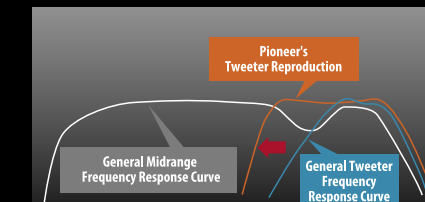

To prove that higher technology in car entertainment systems conquers the toughest real-world conditions, Pioneer put itself to the test. The vehicle: Team Pioneer's drive to realize its sound philosophy. The venue: International Auto Sound Competition Association challenges for in-car sound since 1999. The victory: clear and overwhelming speakers that dominate in all respects. Creating awesome impact from every listener's standpoint, regardless of ride. Pioneer speakers deliver smoother midrange response, better balance and consistency across the frequency spectrum, truer dynamics in precise detail and an extra-expansive soundstage in playback from any source.

Wider Response, Lower Crossover
Pioneer expands lower-frequency response in tweeters for fuller midrange fidelity.