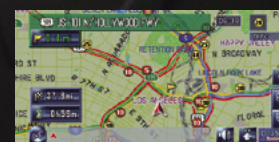

Immerse Yourself
IN FULL SOUND, VISION, AND SOUL.

04 Find Your Way
NAVIGATION

10 Be Entertained
AUDIO/VIDEO

16 Take Control
SINGLE CD

22 Feel the Power
AMPS & SUBS

25 Sublime Sound
SPEAKERS

Find Your Way

Pioneer makes it easier than ever to find your way. With a navigation database of nearly 12 million points of interest, detailed maps and turn-by-turn directions, you'll be able to find an Italian restaurant, the closest gas station, or even discover a new favorite hangout. While you're on the road, enjoy features like satellite radio, Bluetooth Wireless Technology, or easily plug in your Apple iPod®. Pioneer's all-in-one in-dash navigation systems have everything you need, at the touch of a button.

Navigation

Easy Touch Panel Operation

The large, anti-glare displays are clear and the touch panel provides simple, intuitive control.

More Mapping Detail

POI Search by Category (with POI Shortcut Keys)

Massive Tele Atlas database includes all of the U.S., Canada, Alaska and Hawaii. Easily find destinations from the 12 million Points of Interest, which include Restaurants, Hotels, Gas Stations and much more.

Live Traffic on Your Map

Get detailed traffic information from XM NavTraffic™. Reroute around traffic incidents or slow traffic while on the go. XM NAVTRAFFIC

Icons along the road indicate average speed.