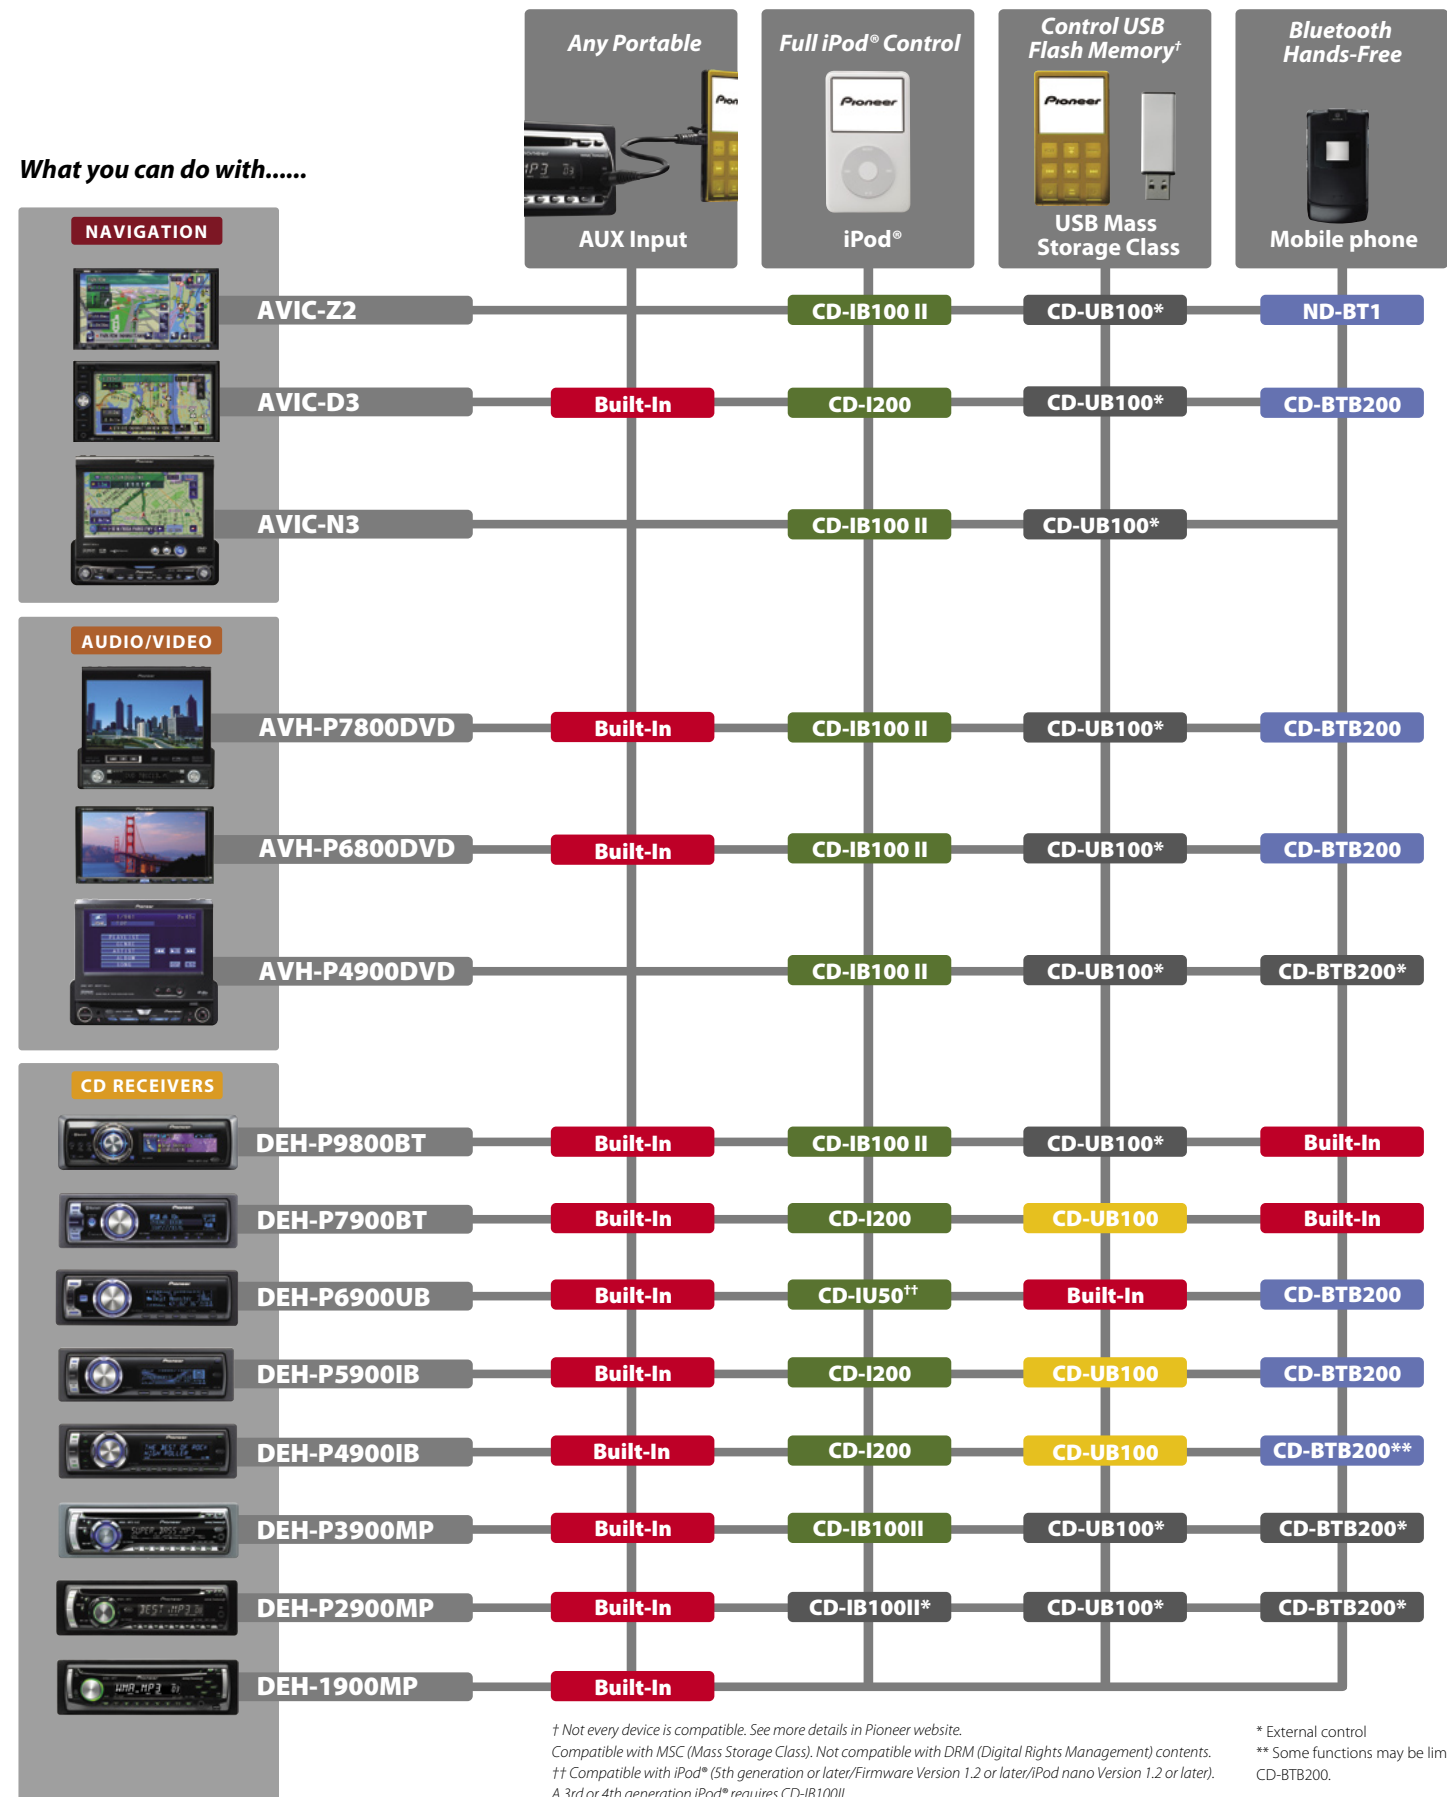

Connect With Your Portable

What you can do with.....

† Not every device is compatible. See more details in Pioneer website.
Compatible with MSC (Mass Storage Class). Not compatible with DRM (Digital Rights Management) contents.
†† Compatible with iPod® (5th generation or later/Firmware Version 1.2 or later/iPod nano Version 1.2 or later).
A 3rd or 4th generation iPod® requires CD-IB100II.

* External control
** Some functions may be limited using CD-BTB200.

CD-I200 NEW

Interface Cable for iPod®
Directly connect an iPod nano or iPod® to the headunit to control menus and songs in the iPod®, including the latest shuffle function, via the headunit interface. It's as quick and easy as manipulating the iPod® itself.

CD-IU50 NEW

USB Interface Cable for iPod®
Use a CD-IU50 interface cable to plug an iPod nano or iPod® directly into the DEH-P6900UB headunit's USB terminal, and gain full, direct, adapter-free control via the headunit interface. It's as fast and convenient as handling the iPod® itself.

CD-IB100II

iPod® Interface Adapter
Use this dedicated adapter to connect a compatible Pioneer iPod® adapter-ready headunit to an iPod®, and use the touch panel or soft keys for direct playback of tunes and control of text display, search, repeat playback and "Shuffle Songs" functions.

CD-BTB200 NEW

Bluetooth Wireless Adapter

For optimal convenience and driving safety, Bluetooth wireless technology allows certain Pioneer headunits to communicate automatically with and treat most compatible cellular phones as source devices within a given range. Simply set up a user ID, and you can make and take calls, use call waiting, talk, and hang up — all without touching a thing.

CD-BTB200: For use with AVIC-D3, AVH-P7800DVD, AVH-P6800DVD, AVH-P4900DVD, DEH-P6900UB, DEH-P5900IB, DEH-P4900IB, DEH-P3900MP, DEH-P2900MP
ND-BT1: For use with AVIC-Z2

ND-BT1

Bluetooth Wireless Adapter

CD-UB100 NEW

IP-Bus USB Adapter

This adapter makes it easy to expand a listening library by connecting a headunit to a portable digital player or USB memory device to gain convenient access to digital music files that have been compiled and edited on a PC, then transferred to the portable device.

Note: Unauthorized copying of music is strictly prohibited.
Not every device is compatible. See more details in Pioneer website.
Compatible with USB memory device only. Not compatible with DRM (Digital Rights Management) contents and MTP (Media Transfer Protocol) connection players.