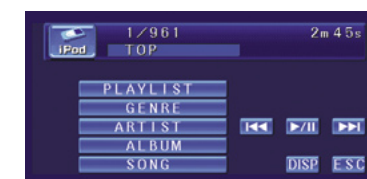

iPod Control Screen