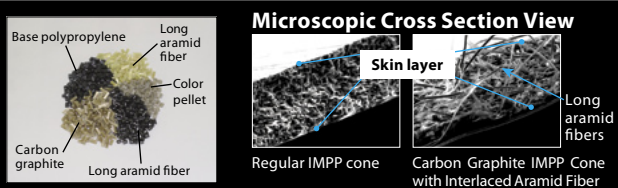

Composite IMPP Cone with Interlaced Aramid Fiber

With long aramid fibers interlacing together inside, this IMPP cone design provides the strength and rigidity that powerful bass sound requires. High-density compressed internal architecture is resilient, stacks up against high power well and transfers sound quickly. The result is full-bodied, rich sound character with midrange depth that conventional IMPP cones cannot match.