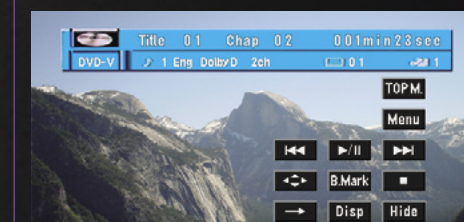

Audio/Video

The DVD Power Trip

Enjoy music, movies, MP3 and more on either DVD or CD.

Jack in Your iPod®*

Connect and control your iPod® with crystal-clear sound. Compatible with iPod® Audio, Video and Podcast.

* AVIC-D3 Only.