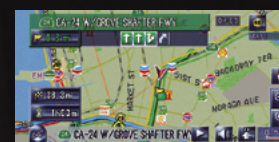

Live Traffic on Your Map

Get detailed traffic information from XM NavTraffic™. Reroute around traffic incidents or slow traffic while on the go. XM NAVTRAFFIC

Icons along the road indicate average speed.

GEX-P10XMT

XM NavTraffic™ Digital Satellite Tuner for Pioneer Navigation Systems

Multiple Displays*

View Mode Selection

Route View Mode

Map View Mode

3D Twin Map View Mode (AVIC-Z2 only)

Driver's View Mode (3D Icon display is AVIC-Z2 only)