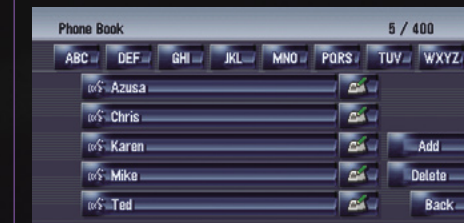

* AVIC-Z2 and AVIC-D3 Only.

AVIC-Z2 Displays Shown.

Satellite Radio Ready

Get Sirius or XM Radio, and enjoy hundreds of digital music, news and entertainment channels.

* Digital Satellite Tuner Required.

XM Satellite Radio Control Screen.