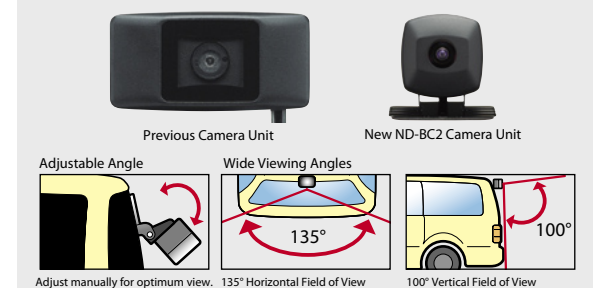

More Compact, Wider Viewing Angle