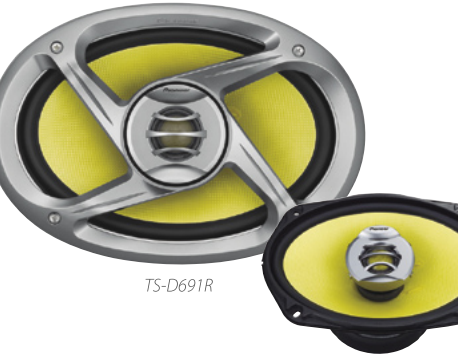

REV Series (TS-C & TS-D)

TS-D691R NEW **350 W MAX.**
6" X 9" REV 2-Way Speaker **DuPont™ KEVLAR®**

1. **SPECIFICATIONS:**
2. 350 Watts Max. Music Power (80 Watts Nominal)
   - Frequency Response: 22 Hz to 32 kHz
   - Sensitivity: 91 dB
   - 4 Ω Rated

SHARED FEATURES (TS-D691R/TS-D681R/TS-D161R):

- Dual-Layer KEVLAR® Brand Fiber with Rigilite™ IMPP™ Composite Cone
- Butyl Rubber Surround for Smoother Response
- Glass-Imide Voice Coil Bobbin
- Conex Damper
- 1-1/8" Lightweight Soft Dome Tweeter with Neodymium Magnet and Rear Chamber
- Wave Guides for Better Dispersion Control
- Built-in LC Network (-12 dB/Oct. LPF & HPF)
- Full-Depth Basket Boasting for Higher Compressive Strength and Damping

TS-D681R NEW **260 W MAX.**
6" X 8" REV 2-Way Speaker **DuPont™ KEVLAR®**

1. **SPECIFICATIONS:**
2. 260 Watts Max. Music Power (60 Watts Nominal)
   - Frequency Response: 27 Hz to 32 kHz
   - Sensitivity: 91 dB
   - 4 Ω Rated

TS-D691R