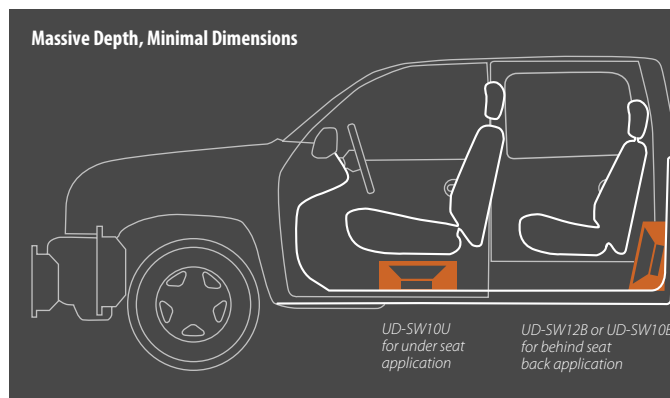

UD-SW10U

Subwoofer Enclosure

Shallow sealed enclosure for use with TS-SW2541D for under seat application

Different Sizes to Fit a Variety of Vehicles

The Pioneer subwoofers come in 2 different types — 12" Full-Size and 10" Regular — to provide wider installation options for a broad range of vehicles. Both types of units can be installed either behind or under seats, depending on the type of vehicle.