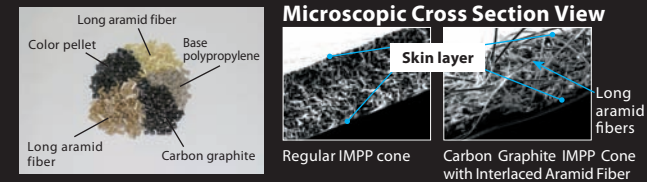

OPEN & SMOOTH™

Composite IMPP Cone with Interlaced Aramid Fiber

With long aramid fibers interlacing together inside, this IMPP cone design provides the strength and rigidity that powerful bass sound requires. High-density compressed internal architecture is resilient, stacks up against high power well and transfers sound quickly. The result is full-bodied, rich sound character with midrange depth that conventional IMPP cones cannot match.