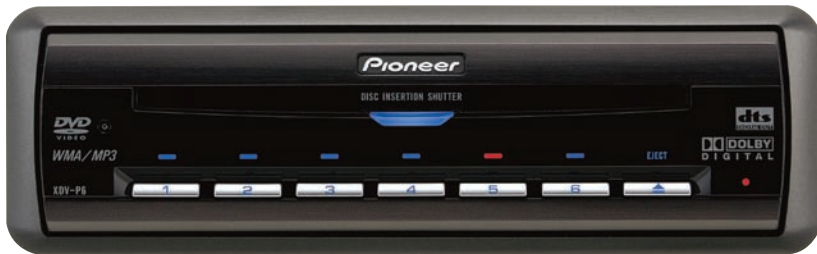

SE-IRM290

IR Wireless Headphone

NEW

For use with the AVD-W7900

XDV-P6

6-Disc DVD Player with Dolby® Digital/DTS™ Digital Output

FEATURES:

- Compatible with DVD-R/RW (Video mode) and CD-R/RW
- Built-in MPEG2/1 Decoder
- 96 kHz/24-bit D/A Converter
- Direct Control by AV Receiver
- External Control by Any IP-Bus Headunit
- Optical Digital Output (Dolby® Digital/DTS™/Dolby Pro Logic/Linear PCM)
- Analog IP-Bus Output
- Composite Video Output (Front & Rear)
- Graphic User Interface with OSD (On Screen Display)

DVH-P5000MP

DVD Receiver with Dual Zone Capability

DVD PLAYER FEATURES:

- DVD-R/RW, CD-R/RW Compatible
- MP3 CD-ROM Playback
- 96 kHz/24-bit D/A Converter (DVD)
- Optical Digital Output for DEQ-P8000 Multi-Channel Audio Processor (Dolby® Digital/DTS™/Dolby Pro Logic)
- Composite Video Output (Front + Rear)
- RCA Audio Output (Rear)
- Dual Zone (Two Different Sources) Operation for Front and Rear