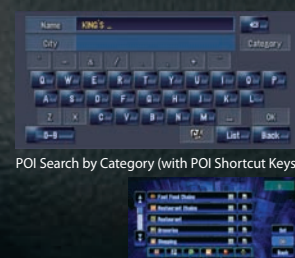

Massive Tele Atlas database includes all of the U.S., Canada, Alaska and Hawaii. Easily find destinations from the 12 million Points of Interest, which include Restaurants, Hotels, Gas Stations and much more.

Traffic Information on Your Map

Get detailed traffic information from XM NavTraffic™. Reroute around traffic incidents or slow traffic while on the go. XM NAVTRAFFIC