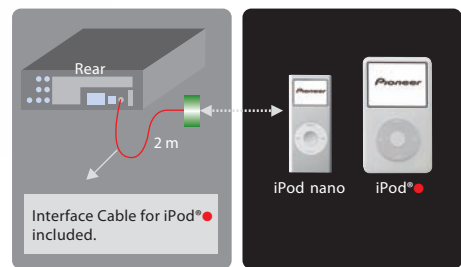

IP-Bus USB Adapter Ready

The IP-Bus USB Adapter (CD-UB100) helps make it simple to expand a Pioneer car entertainment system's listening library. Connect it from the head unit to a portable digital player or USB memory device, and gain convenient access to digital music files that have been compiled and edited on a personal computer, then transferred to the portable device.

Note: Unauthorized copying of music is strictly prohibited. Not every device is compatible. See more details in Pioneer website. Compatible with USB memory device only. Not compatible with DRM (Digital Rights Management) contents and MTP (Media Transfer Protocol) connection players.

iPod® Direct Connection for DEH-P790BT, DEH-P590IB and DEH-P490IB