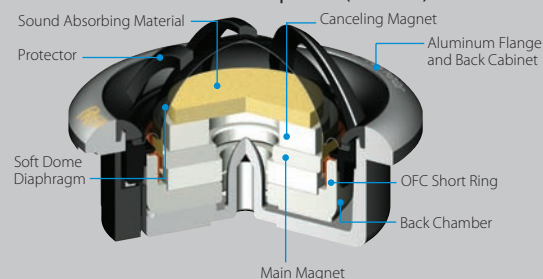

Cross-Section of PRS Speaker (Tweeter)