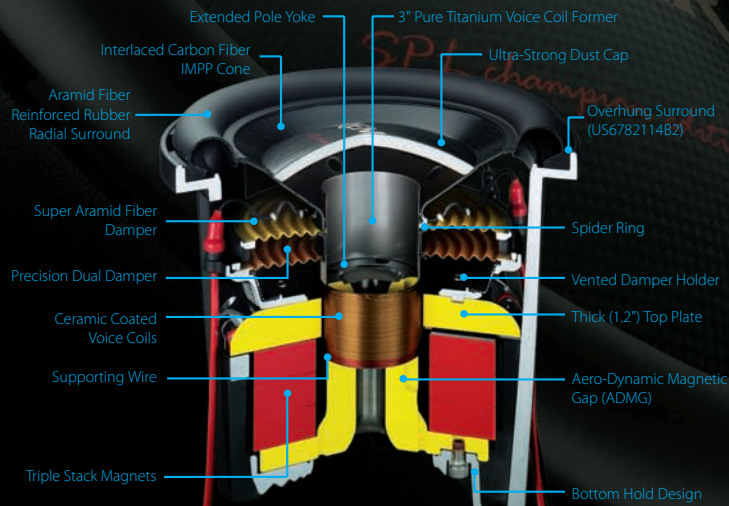

Feel the Power

Pioneer's championship-winning SPL subwoofers produce the deepest, most powerful bass. Experience extreme decibel levels and feel the power of the Premier SPL subwoofers.