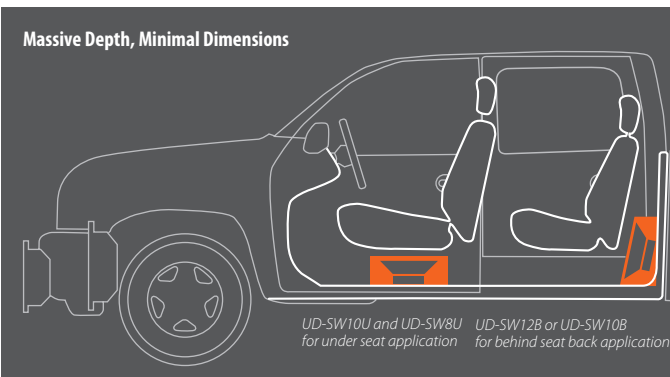

UD-SW10U

Subwoofer Enclosure

Shallow sealed enclosure for use with TS-SW1041D for under seat application

UD-SW8U

Subwoofer Enclosure

Shallow sealed enclosure for use with TS-SW841D for under seat application

SHARED FEATURES (TS-SW1241D/TS-SW1041D/TS-SW841D):

- Double-Cone Structure with Air Suspension Control System
- Reinforced Cone Using C-Shaped Nodes Structure
- Composite IMPP™ Double Cone Using Interlaced Carbon and Ultra Long Glass Fiber
- 3-Layer Fiber Woven Radial Surround with M-Shape Cross-Section
- 4-Layer, Long Voice Coil
- Glass Cloth Voice Coil Bobbin
- High-Energy Strontium Magnet
- Aluminum Dust Cap
- T-Pole Yoke Design
- Extended and Vented Pole Yoke
- Rubber Gasket
- Cast Aluminum Basket with Fin-Shaped Design

3 Different Sizes to Fit a Variety of Vehicles

The Premier subwoofers come in 3 different types — 12" Full-Size, 10" Regular, and 8" Compact — to provide wider installation options for a broad range of vehicles. Full-Size and Regular can be installed either behind or under seats, while Compact also allows setup on the rear sidewall or rear tray, depending on the type of vehicle.

Full-Size	Regular	Compact
12" 0.5-1.0ft³	10" 0.35-0.7ft³	8" 0.15-0.5ft³
Full-Size Pickup Trucks etc	Standard-Size Pickup Trucks etc	SUV Sedan Compact Vehicles
Behind Seats Under Seats	Behind Seats Under Seats	Behind Seats Under Seats
Rear Sidewall Rear Tray		

TS-W301R

12" IMPP Component Subwoofer

800 W MAX.

TS-W251R

10" IMPP Component Subwoofer

600 W MAX.

SPECIFICATIONS:

- 800 Watts Max. Music Power
- 150 Watts Nominal Power Handling
- Frequency Response: 20 Hz to 4 000 Hz
- Sensitivity: 91 dB (1 W/1 m)
- 4 Ω Rated
- Accessory Grille (UD-G307) Available
- Recommended Enclosure: 1.0 to 2.0 Cubic Feet

SPECIFICATIONS:

- 600 Watts Max. Music Power
- 120 Watts Nominal Power Handling
- Frequency Response: 20 Hz to 4 500 Hz
- Sensitivity: 90 dB (1 W/1 m)
- 4 Ω Rated
- Accessory Grille (UD-G257) Available
- Recommended Enclosure: 0.7 to 1.3 Cubic Feet

SHARED FEATURES (TS-W301R/TS-W251R):

- Blue IMPP Composite Cone Woofer
- Wide Roll, Dual-Layer Urethane Surround
- 4-Layer, Long Voice Coil
- Extended Excursion Design
- Extended and Vented Pole Yoke
- Molded Gasket
- Magnet Cover
- Push Terminal

Subwoofer Specifications and Thiele/Small Parameters