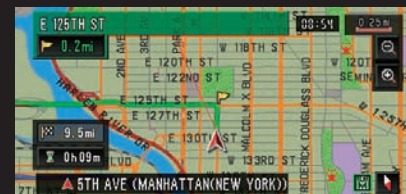

AVIC-Z2

Double-DIN HDD Navigation System with 7-inch Motorized, Touch Panel Display, DVD Playback with "Dual-Zone" Function, Bluetooth* Adapter Ready, and HDD Music Library with Multi-Language Voice Control **NEW**

1. **Accessories**
2. GEX-P10XMT XM NavTraffic™ Digital Satellite Tuner
   - ND-BT1 Bluetooth* Wireless Adapter
   - CD-IB100II iPod* Interface Adapter
   - ND-BC2 Universal Rear View Camera
   - CD-SR1 Steering Remote
   - SIR-PNR2 SIRIUS Digital Satellite Radio Tuner

AVIC-D3

Double-DIN DVD Memory Navigation System with 6.1-inch Touch Panel Display, DVD Playback and Bluetooth* Adapter Ready **NEW**

1. **Accessories**
2. GEX-P10XMT XM NavTraffic™ Digital Satellite Tuner
   - CD-BTB200 Bluetooth* Wireless Adapter
   - CD-I200 Interface Cable for iPod*
   - ND-BC2 Universal Rear View Camera
   - CD-R55 Remote Control
   - SIR-PNR2 SIRIUS Digital Satellite Radio Tuner
   - CD-RM10 AUX Input-Video

Navigation

The Intelligent Navigation Solution
The 30 GB hard disk drive (HDD) is the foundation for Pioneer's fastest and most advanced navigation system. The large 7-inch screen shows a high-resolution map, and the motorized front panel hides the DVD player slot.

Route Learning Capability
The system learns from your actual driving habits, and will adjust routes to use your preferred roads.

Smart Routing Algorithm
The AVIC-Z2 analyzes and assesses detailed road data to create faster, more efficient routes.

Advanced Voice Recognition with Larger Vocabulary
Full address searches can be done by saying the city name, street name, and house number.

Enhanced Voice Guidance
Spoken route instructions are played clearly through the system speakers, including actual street names.