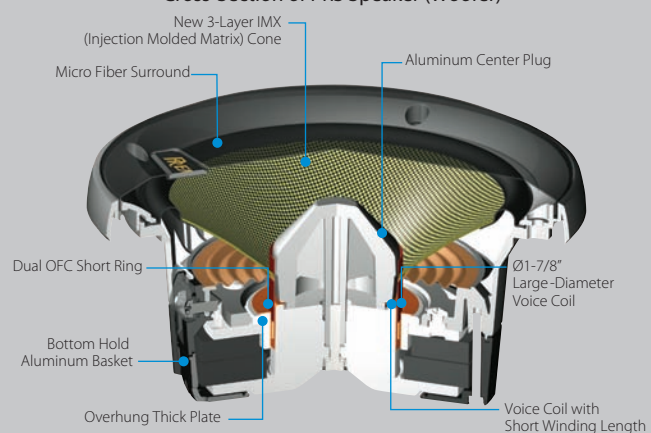

Cross-Section of PRS Speaker (Woofer)