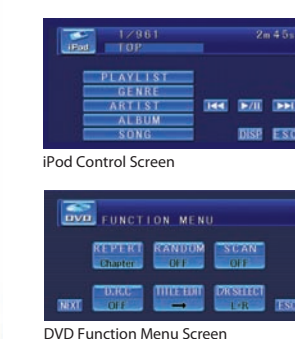

AVH-P4900DVD

In-Dash DVD Multimedia AV Receiver with 6.5" Widescreen Display

NEW

- 6.5" Motorized Touch panel Display
- DVD/CD Player with DVD Video Playback
- MP3/WMA Playback from CD
- MOSFET50 W x 4
- RCA Preouts x 3
- 3-Band Parametric EQ
- iPod® Adapter Ready (CD-IB1000 Required)
- XM-/Sirius-Ready
- Optional Remote Control (CD-R55)

CD-R55

Remote Control (Optional) **NEW**

Optional Remote Control for hands-free, wireless control of your AVH-P5900DVD and AVH-P4900DVD. Also compatible with AVIC-D3 and AVIC-N4.

NAVIGATION
AUDIO/VIDEO
CD RECEIVERS
SATELLITE RADIO RECEIVERS
AMPLIFIERS
SUBWOOFERS
SPEAKERS
ACCESSORIES