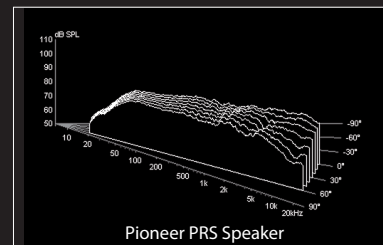

- **PRS Series** Optimal sound purity, designed in every detail to satisfy demanding audiophiles.
- **TS-D Series** Easy-to-install 2-way crossover coaxial design for component speaker-quality sound.
- **TS-A Series** Extra power handling, reliability and sound performance made affordable.

REV Series (TS-C & TS-D)

TS-D901P

Premier 6" X 9" REV 2-Way Speaker

350 W MAX.

DuPont™ KEVLAR®

1. **SHARED FEATURES (TS-D901P/TS-D801P):**
2. Dual-Layer KEVLAR® Brand Fiber with Rigilite™ IMPP™ Composite Cone
   - Butyl Rubber Surround for Smoother Response
   - Newly-Designed Basket Boasting Much Higher Compressive Strength and Better Damping

- Butyl Rubber Surround for Smoother Response
- Glass-Imide Voice Coil Bobbin
- Conex Damper

- 1-1/8" Lightweight Soft Dome Tweeter with Neodymium Magnet and Rear Chamber
- Wave Guides for Dispersion Control
- Built-in LC Network (-12 dB/Oct. LPF & HPF)