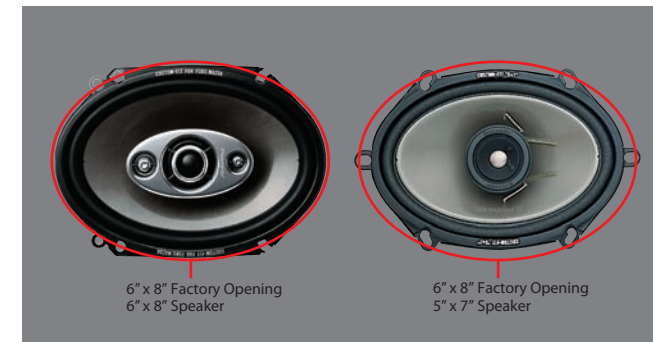

6" x 8" Perfect Fit Speakers

There are a few things in life we'll never understand. Like why do stereo companies keep trying to force people to put 5" x 7" speakers in 6" x 8" holes? It doesn't look or sound right. That's why we've researched exactly what dimension speakers would work best with what cars. If it doesn't fit perfect, it's not gonna sound perfect. Trust us on this.