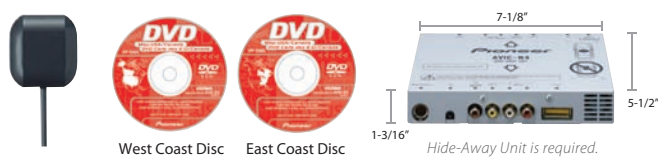

IN-DASH DVD MULTIMEDIA NAVIGATION SYSTEM

AVIC-N4

DVD Memory Navigation System with 7-inch Motorized, Touch Panel Display, and DVD Playback, iPod® Video Ready and Bluetooth* Adapter Ready

NEW

Accessories			
SEX-P10XMT XM NavTraffic™ Digital Satellite Tuner	CD-1200 Interface Cable for iPod®	CD-R55 Remote Control	CD-RM10 AUX Input-Video
CD-BTB200 Bluetooth* Wireless Adapter	ND-BC2 Universal Rear View Camera	SIR-PNR2 SIRIUS Digital Satellite Radio Tuner	

Navigation

DVD Memory Navigation
Load a route, then eject the navigation disc to put in a CD or DVD for simultaneous navigation and entertainment.

Easily Find Your Destination
12 million Points of Interest database means you can easily find that coffee shop, service center, or restaurant. Even search for businesses by phone number.

Audio/Video

iPod® Direct Control
Connect your iPod® to the AVIC-N4 for direct control of iPod® audio and video menus and selections via on-screen touch panel. This makes song and scene access and search extra-quick and easy.

USB Adapter Ready
An IP-Bus USB adapter connects a portable digital player/USB memory device containing digital music that's been compiled and edited on a PC to the AVIC-N4.

Bluetooth* Wireless Technology
• Wireless Audio Streaming and Control (A2DP, AVRCP)
• Hands-Free Calling: Make and accept phone calls, talk and hang up without touching your phone.

PORTABLE SMART GPS NAVIGATION

AVIC-S2

Portable Smart GPS Navigation with 3.5-inch Touch Panel Display, 1 GB SD Memory Card, Bluetooth* Wireless Technology, with Scroll Wheel

NEW