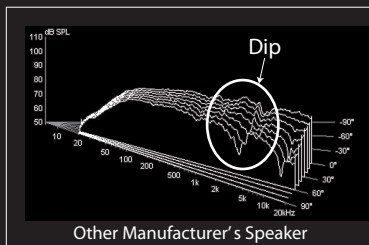

- **PRS Series** Optimal sound purity, designed in every detail to satisfy demanding audiophiles.
- **TS-D Series** Easy-to-install 2-way crossover coaxial design for component speaker-quality sound.
- **TS-A Series** Extra power handling, reliability and sound performance made affordable.

REV Series (TS-C & TS-D)

TS-D901P

Premier 6" X 9" REV 2-Way Speaker

350 W MAX.

DuPont™ KEVLAR®

1. **SHARED FEATURES (TS-D901P/TS-D801P):**
2. Dual-Layer KEVLAR® Brand Fiber with Rigilite™ IMPP™ Composite Cone
   - Butyl Rubber Surround for Smoother Response
   - Newly-Designed Basket Boasting Much Higher Compressive Strength and Better Damping

- Butyl Rubber Surround for Smoother Response
- Glass-Imide Voice Coil Bobbin
- Conex Damper

- 1-1/8" Lightweight Soft Dome Tweeter with Neodymium Magnet and Rear Chamber
- Wave Guides for Dispersion Control
- Built-in LC Network (-12 dB/Oct. LPF & HPF)