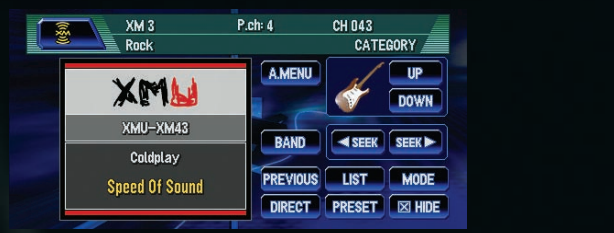

Notes: XM Satellite Radio and XM NavTraffic™ are subscription services not affiliated with Pioneer Electronics - service is available only in certain locations within the continental U.S. More information is available at www.xmradio.com. Sirius Satellite Radio is a subscription service not affiliated with Pioneer Electronics - service is available only in the 48 continental U.S. states (not available in Alaska, Hawaii, or U.S. territories). More information is available at www.siriusradio.com.