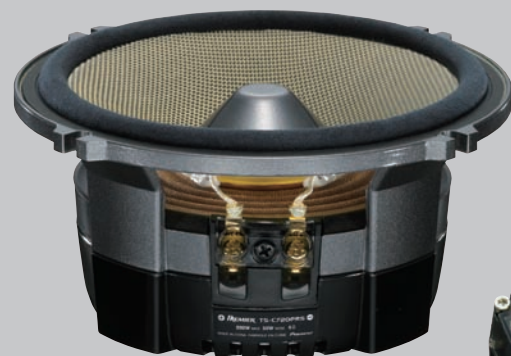

PRS Series

PRS Speaker (Woofer)

Network Unit

PRS Speaker (Tweeter)