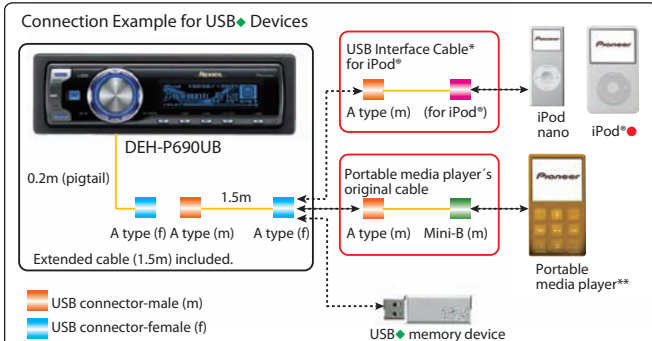

Included Microphone for Hands-Free Talking

DEH-P690UB

Premier CD Receiver

NEW

- Pure Blue Organic EL Display
- Bluetooth* Adapter Ready (CD-BTB200 Required)
- USB 2.0 (Full Speed)
- USB iPod* Direct Control (Built-in)
- USB Control of Flash Memory
- USB Control of MP3 Players*
- iPod* Adapter Ready (CD-IB100II Required)
- iTunes* AAC/MP3/WMA/WAV Playback
- MOSFET50 W x 4
- 7-Band GEQ
- XM-/SIRIUS-Ready
- Built-in AUX Input (Rear)
- Multi-Language Display
- 7-Way Rotary Commander
- Auto Slide Flap Face
- Hi-Volt Preouts (4.0 V)
- Detachable Face Security™

*Portable media player and USB memory device are compatible with mass storage class.

DEH-P590IB

Premier CD Receiver

NEW

- Pure Blue Organic EL Display
- Bluetooth* Adapter Ready (CD-BTB200 Required)
- USB Adapter Ready (CD-UB100 Required)
- iPod* Direct Control
- iTunes* AAC/MP3/WMA/WAV Playback
- MOSFET50 W x 4
- 7-Band GEQ
- XM-/SIRIUS-Ready
- Built-in AUX Input (Rear)
- Multi-Language Display
- 7-Way Rotary Commander
- Hi-Volt Preouts (4.0 V)
- Detachable Face Security™

USB Direct Connection

Add a connection that opens up a world of multimedia possibilities. Pioneer car entertainment now hooks up more directly with a great variety of high-capacity portable digital players. Access, control and high-resolution playback are supremely fast and straightforward. Simply plug in USB-compatible equipment (such as an iPod nano, iPod, or another portable digital player or USB memory device) into the rear USB connector of the DEH-P690UB head unit. This direct, high-speed, adapter-free connection plus built-in 24-bit Delta Sigma D/A Converter (to improve DAC) assures extraordinary sound quality as well as optimal convenience.