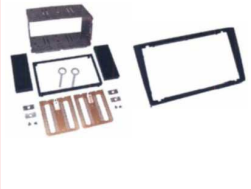

Komplettsset aus Metallrahmen, Halterungen, Montagmaterial und Radioblende. OPEL: Agila (ab 2000), Omega (ab 2000), Astra (2000 bis 2004), Vivaro (2000 bis 2006), Corsa C (2000 bis 2006), Meriva, Vectra (2002 bis 2005), Tigra B (ab 2003), Signum (ab 2005) Inhalt: ... weitere Infos unter www.dietz.biz

Complete set of metal frames, brackets, mounting material and Facia adaptor. OPEL: Agila (2000 on), Omega (2000 on), Astra (2000 up to 2004), Vivaro (2000 up to 2006), Corsa C (2000 up to 2006), Meriva, Vectra (2002 up to 2005), Tigra B (2003 on), Signum (2005 ... further informations under www.dietz.biz

Tigra Twin Top 2004-2010

Radioblende Doppel-DIN Opel Astra 2000-2004, schwarz
Facia adaptor Double-DIN Opel Astra 2000-2004, black
60051_N

EAN: 4016260600511