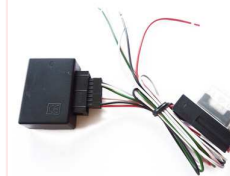

Das Interface 66010 ist ein innovatives Produkt, das Audiotechnik Dietz® speziell für den Car-Hifi Zubehörmarkt anbietet. Das Gerät erlaubt die Anbindung eines Autoradios oder Radio-/Navigationssystems mit ein paar einfachen Schritten an nahezu

... weitere Infos unter www.dietz.biz
The interface 66010 is an innovative product that Audiotechnik Dietz® proposes to the car hifi accessories market. The unit allows you to connect your car radio or radio/navigation system with simple operations to each car with Can bus protocol. This is possible with ... further informations under www.dietz.biz

Mini 2003-2010

CAN BUS Universalinterface 4. Generation „Ein Interface für über 100 Fahrzeuge“
CAN BUS Universalinterface 4th.generation „One interface for more than 100 cars“
66020

EAN: 4016260660201