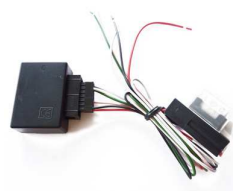

Das Interface 66010 ist ein innovatives Produkt, das Audiotechnik Dietz® speziell für den Car-Hifi Zubehörmarkt anbietet. Das Gerät erlaubt die Anbindung eines Autoradios oder Radio-/Navigationssystems mit ein paar einfachen Schritten an nahezu ... weitere Infos unter www.dietz.biz

The interface 66020 is an innovative product that Audiotechnik Dietz® proposes to the car hifi accessories market. The unit allows you to connect your car radio or radio/navigation system with simple operations to each car with Can bus protocol. This is possible with ... further informations under www.dietz.biz

5er 2005-2010

Kabelsatz für CAN 4.+ 5. Generation für BMW mit Quadlock-Anschluss
Harness for CAN 4.+ 5. generation for BMW with Quadlock-connection
66115

EAN: 4016260661154