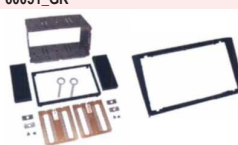

Meriva 2003-2010

Radioblende Doppel-DIN OPEL, dunkelgrau Facia adaptor double-DIN OPEL, dark gray 60051_GR

EAN: 4016260000182

Komplettsset aus Metallrahmen, Halterungen, Montagmaterial und
Radioblende.OPEL:Agila (ab 2000), Omega (ab 2000), Astra (2000
bis 2004), Vivaro (2000 bis 2006), Corsa C (2000 bis 2006), Meriva,
Vectra (2002 bis 2005), Tigra B (ab 2003), Signum (ab 2005)Inhalt:
... weitere Infos unter www.dietz.biz

Complete set of metal frames, brackets, mounting material and
Facia adaptor.OPEL:Agila (2000 on), Omega (2000 on), Astra (2000
up to 2004), Vivaro (2000 up to 2006), Corsa C (2000 up to 2006),
Meriva, Vectra (2002 up to 2005), Tigra B (2003 on), Signum (2005
... further informations under www.dietz.biz

Meriva 2003-2010

Radioblende Doppel-DIN Opel Astra 2000-2004, schwarz Facia adaptor Double-DIN Opel Astra 2000-2004, black 60051_N

EAN: 4016260600511

Opel Agila ab 2000, Omega ab 2000, Astra 200-2004, Vivaro/Corsa
ab 2000-2006,Corsa C, Meriva, Vectra 2002-2005, Corsa Sport
2003-2004, Tigra B ab 2003, Signum ab 2005OPEL:Agila (ab 2000),
Omega (ab 2000), Astra (2000 bis 2004), Vivaro (2000 bis 2006),
... weitere Infos unter www.dietz.biz

Opel Agila 2000 on, Omega 2000 on, Astra 200-2004, Vivaro/Corsa
2000-2006,Corsa C, Meriva, Vectra 2002-2005, Corsa Sport
2003-2004, Tigra B 2003 on, Signum 2005 onOPEL:Agila (2000 on),
Omega (2000 on), Astra (2000 up to 2004), Vivaro (2000 up to
... further informations under www.dietz.biz