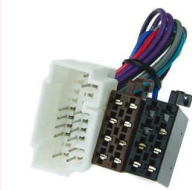

Ersatz für 19477 & 19604 Passend für: FIAT: Sedici ab 2006 HONDA: Accord 1998 bis 2008, Civic 2001 bis 2005, CRV 1999 bis 2006, Element ab 2003, FR-V 2004 bis 2007, Insight 2000 bis 2006, Integra 2002 bis 2006, Logo ab 1999, Prelude 1999 bis 2001, ... weitere Infos unter www.dietz.biz

Replacement for 19477 and 19604 For: FIAT: Sedici 2006 on HONDA: Accord 1998 up to 2008, Civic 2001 up to 2005, CRV 1999 up to 2006, Element 2003 on, FR-V 2004 up to 2007, Insight 2000 up to 2006, Integra 2002 up to 2006, Logo 1999 on, Prelude ... further informations under www.dietz.biz

Splash 2006-2010

DENSION Gateway100 SUZUKI
DENSION Gateway100 SUZUKI
D-GW16SU1

EAN: 5999550598073