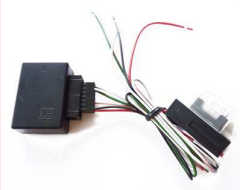

Das Interface 66010 ist ein innovatives Produkt, das Audiotechnik Dietz® speziell für den Car-Hifi Zubehörmarkt anbietet. Das Gerät erlaubt die Anbindung eines Autoradios oder Radio-/Navigationssystems mit ein paar einfachen Schritten an nahezu ... weitere Infos unter www.dietz.biz

The interface 66010 is an innovative product that Audiotechnik Dietz® proposes to the car hifi accessories market. The unit allows you to connect your car radio or radio/navigation system with simple operations to each car with Can bus protocol. This is possible with ... further informations under www.dietz.biz

Antara 2006-2010

CAN BUS Universalinterface 4. Generation „Ein Interface für über 100 Fahrzeuge“
CAN BUS Universalinterface 4th. generation „One interface for more than 100 cars“

66020

EAN: 4016260660201