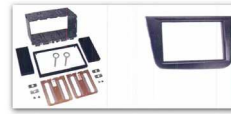

Radioblende Doppel-DIN SEAT, grau

Facia adaptor Double-DIN SEAT, gray

60034

EAN: 4016260600344

Komplettsset aus Metallrahmen, Halterungen, Montagmaterial und Radioblende. SEAT:Altea (ab 2004), Toledo (ab 2004) Inhalt: 1 SetFarbe: graualt: 12.331328-08

... weitere Infos unter www.dietz.biz

Complete set of metal frames, brackets, mounting material and facia adaptor. SEAT:Altea (2004 on), Toledo (2004 on) Content: 1 SetColor: grayold: 12.331328-08

... further informations under www.dietz.biz