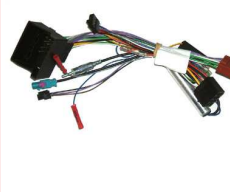

Kabelsatz für CAN-Bus Interface 66020, 66030 OPEL: Corsa (ab 2004), Astra H (ab 2004), Vectra (ab 2004), Signum (ab 2004), Tigra (ab 2004), Zafira (ab 2004), Meriva (ab 2004), Antara (ab 2006) SEAT: Altea (ab 2004), Seat Cordoba (ab 2004), Seat Leon (ab ... weitere Infos unter www.dietz.biz

Harness for CAN interface 66020, 66030 OPEL: Corsa (2004 on), Astra H (2004 on), Vectra (2004 on), Signum (2004 on), Tigra (2004 on), New Zafira (2004 on), Meriva (2004 on), Antara (2006 on), Seat: Altea (2004 on), Cordoba (2004 on), Leon (2004 on), Ibiza ... further informations under www.dietz.biz

Vectra C 2005-2008

Radioblende OPEL Vectra C/Signum ab 2005
Facia adaptor OPEL Vectra C/Signum 2005 on
16420

EAN: 4016260164204