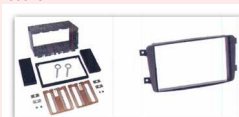

Komplettsatz aus Metallrahmen, Halterungen, Montagematerial und Radioblende. MERCEDES: C-Klasse W203 (bis 2004), CLK-Klasse W209 (bis 2004), SLK-Klasse (bis 2004), Vito-Klasse W639. Inhalt: 1 Set/Farbe: schwarz/zit: 12.331190-04

... weitere Infos unter www.dietz.biz

Complete set of metal frames, brackets, mounting material and facia adaptor. C-class W203 (up to 2004), CLK-class W209 (up to 2004), SLK-class (up to 2004), Vito-class W639. Content: 1 Set/Color: black/zit: 12.331190-04

Viano 2004-2010

Kabelsatz MERCEDES mit 10 pin-ISO Anschluss für 62010
Harness MERCEDES with 10 pin-ISO connector for 62010
61022

EAN: 4016260610220