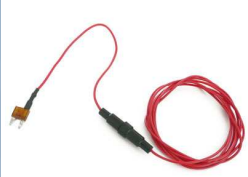

Mini-Flachsicherung, 7,5 A, mit Abgriff

Mini fuse, 7.5 A, with tap

30715

EAN: 4016260307151

Ersetzt die Originalsicherung mit gleichem Wert und ermöglicht somit über das angeschlossene Kabel den Abgriff von Zündung, Beleuchtung o.ä. Der Abgriff ist über eine 1 A Sicherung geschützt. Kabellänge: 2 m. ... weitere Infos unter www.dietz.biz

Replaces the original fuse with the same value. To tap off signals like ignition, light a.o. The tap-off connection is protected by a 1 A fuse. Cable length: 2 m.

... further informations under www.dietz.biz