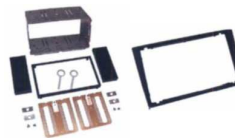

Complete set of metal frames, brackets, mounting material and Facia adaptor. OPEL: Agila (2000 on), Omega (2000 on), Astra (2000 up to 2004), Vivaro (2000 up to 2006), Corsa C (2000 up to 2006), Meriva, Vectra (2002 up to 2005), Tigra B (2003 on), Signum (2005 ... further informations under www.dietz.biz

Agila 2000-2010

Radioblende Doppel-DIN OPEL, anthrazit
Facia adaptor double-DIN OPEL, anthracite
60051_FL

EAN: 4016260000175

Komplettsatz aus Metallrahmen, Halterungen, Montagmaterial und Radioblende. OPEL: Agila (ab 2000), Omega (ab 2000), Astra (2000 bis 2004), Vivaro (2000 bis 2006), Corsa C (2000 bis 2006), Meriva, Vectra (2002 bis 2005), Tigra B (ab 2003), Signum (ab 2005) Inhalt: ... weitere Infos unter www.dietz.biz