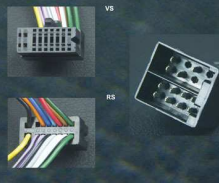

Anschlusskabel für original CLARION 12 pol. auf ISO Harness for original CLARION with 12 pin to ISO

33473

EAN: 4016260334737

Anschlusskabel für original CLARION Gerät mit 12pol. Anschlussstecker auf ISO. Passend für alle Modelle mit 12 pol. Anschlussstecker. Steckerabmessung: ca. 8 x 24 mm, Steckerfarbe: weiß. Alle Angaben ohne Gewähr. Da dem Gerätehersteller eine ... weitere Infos unter www.dietz.biz

Harness for original CLARION with 12 pin connector to ISO. For all models with 12 pin connector. Plug size: approx. 8 x 24 mm, Plug color: white. All information without guarantee. If the head unit manufacture changes the pinning of the connector, compare the ... further informations under www.dietz.biz