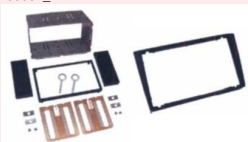

EAN: 4016260000168
Komplettsatz aus Metallrahmen, Halterungen, Montagematerial und Radioblende. OPEL: Agila (ab 2000), Omega (ab 2000), Astra (2000 bis 2004), Vivaro (2000 bis 2006), Corsa C (2000 bis 2006), Meriva, Vectra (2002-2005), Tigra B (ab 2003), Signum (ab 2005) Inhalt: 1
... weitere Infos unter www.dietz.biz

Complete set of metal frames, brackets, mounting material and Facia adaptor. OPEL: Agila (2000 on), Omega (2000 on), Astra (2000 up to 2004), Vivaro (2000 up to 2006), Corsa C (2000 up to 2006), Meriva, Vectra (2002 up to 2005), Tigra B (2003 on), Signum (2005
... further informations under www.dietz.biz

Omega B 2000-2003

Radioblende Doppel-DIN OPEL, anthrazit
Facia adaptor double-DIN OPEL, anthracite
60051_FL