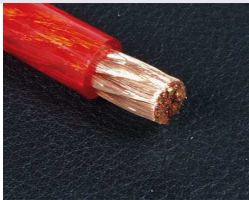

COMPETITION LINE: Hoch flexibel, aus reinstem OFC Kupfer.

... weitere Infos unter www.dietz.biz

High flexible cable made of pure OFC copper.

... further informations under www.dietz.biz

COMPETITION LINE: Hoch flexibel, aus reinstem OFC Kupfer.

... weitere Infos unter www.dietz.biz

High flexible cable made of pure OFC copper.

... further informations under www.dietz.biz