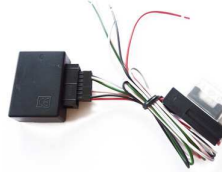

Das Interface 66010 ist ein innovatives Produkt, das Audiotechnik Dietz® speziell für den Car-Hifi Zubehörmarkt anbietet. Das Gerät erlaubt die Anbindung eines Autoradios oder Radio-/Navigationssystem mit ein paar einfachen Schritten an nahezu

... weitere Infos unter www.dietz.biz

The interface 66020 is an innovative product that Audiotechnik Dietz® proposes to the car hifi accessories market. The unit allows you to connect your car radio or radio/navigation system with simple operations to each car with Can bus protocol. This is possible with ... further informations under www.dietz.biz

Q7 2006-2010

CAN BUS Universalinterface 4. Generation „Ein Interface für über 100 Fahrzeuge“
CAN BUS Universalinterface 4th.generation „One interface for more than 100 cars“
66020

EAN: 4016260066020