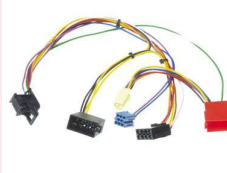

TT 2001-2010

CAN BUS Interface -"2. Generation" VW-Gruppe CAN BUS interface -"2. Generation" VW-Group

EAN: 4016260630204