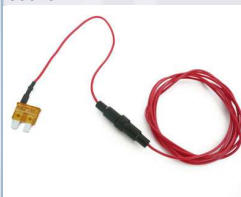

Sicherung ATO, 5 A, mit Abgriff

Fuse ATO, 5 A, with tap

30610

EAN: 4016260306109

Ersetzt die Originalsicherung mit gleichem Wert und ermöglicht somit über das angeschlossene Kabel den Abgriff von Zündung, Beleuchtung o.ä. Der Abgriff ist über eine 1 A Sicherung geschützt. Kabellänge: 2 m. Ausführungen: 30610: 5 A, 1 St. 30615: 7,5 A, 1 St.

... weitere Infos unter www.dietz.biz

Replaces the original fuse with the same value. To tap off signals like ignition, light a.o. The tap-off connection is protected by a 1 A fuse. Cable length: 2 m. Versions: 30610: 5 A, 1 pc 30615: 7.5 A, 1 pc 30620: 10 A, 1 pc 30625: 15 A, 1 pc 30630: 20 A, 1 pc

Sicherung ATO, 7,5 A, mit Abgriff

Fuse ATO, 7.5 A, with tap

30615

EAN: 4016260306154