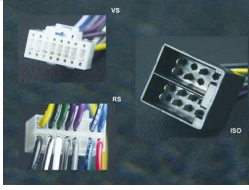

Anschlusskabel für original ALPINE 16 pol. auf ISO Harness for original ALPINE with 16 pin to ISO

33462

EAN: 4016260334621

Anschlusskabel für original ALPINE Gerät mit 16pol. Anschlussstecker auf ISO. Passend für folgende Modelle: 7513L/M - 7514L/M - 7515R - 7521R - 7804M - 7805M - 7807R - 7817R/CDA:7842R - 7850R - 7852R - 7865R - 7873R - 7875RB - 7876RB - 7878R - ... weitere Infos unter www.dietz.biz

Harness for original ALPINE with 16 pin connector to ISO. Fits to the following models: 7513L/M - 7514L/M - 7515R - 7521R - 7804M - 7805M - 7807R - 7817R/CDA:7842R - 7850R - 7852R - 7865R - 7873R - 7875RB - 7876RB - 7878R - 7893R - 7894RB - 7944R - ... further informations under www.dietz.biz