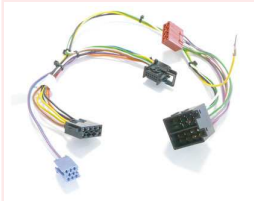

ALFA ROMEO:147*, 159, Brera FIAT:Stilo*, Panda* (ab 2006), Ducato* (ab 2006), Grande Punto (ab 2006), 500, Scudo (ab 2007), Bravo (ab 2007), Croma (ab 2005) LANCIA:Ypsilon*PEUGEOT:Boxer* (ab 2006)*Keine/teilweise ... weitere Infos unter www.dietz.biz

ALFA ROMEO:147*, 159, Brera FIAT:Stilo*, Panda* (2006 on), Ducato* (2006 on), Grande Punto (2006 on), 500, Scudo (2007 on), Bravo (2007 on), Croma (2005 on) LANCIA:Ypsilon*PEUGEOT:Boxer* (2006 on)*no/party support of ... further informations under www.dietz.biz

159 2005-2010

CAN BUS Universalinterface 10. Generation „Ein Interface für über 100 Fahrzeuge“
CAN BUS Universalinterface 10.generation „One interface for more than 100 cars“
66010 EAN: 4016260660102