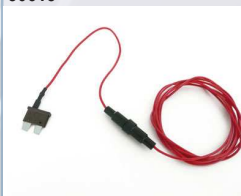

Ersetzt die Originalsicherung mit gleichem Wert und ermöglicht somit über das angeschlossene Kabel den Abgriff von Zündung, Beleuchtung o.ä. Der Abgriff ist über eine 1 A Sicherung geschützt. Kabellänge: 2 m.

... weitere Infos unter www.dietz.biz

Replaces the original fuse with the same value. To tap off signals like ignition, light a.o. The tap-off connection is protected by a 1 A fuse. Cable length: 2 m.

... further informations under www.dietz.biz

Sicherung ATO, 10 A, mit Abgriff

Fuse ATO, 10 A, with tap

30620

EAN: 4016260306208