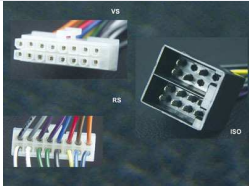

Anschlusskabel für original CLARION 16pol. auf ISO Harness for original CLARION with 16 pin to ISO

33471

EAN: 4016260334713

Anschlusskabel für original CLARION Gerät mit 16pol. Anschlussstecker auf ISO. Passend für folgende Modelle: CRX:87RM - 97RM - 121RM - 123RMDRB:5175 Steckerabmessung: ca. 8 x 33 mm Steckerfarbe: ... weitere Infos unter www.dietz.biz

Harness for original CLARION with 16 pin connector to ISO. Fits to the following models: CRX:87RM - 97RM - 121RM - 123RMDRB:5175 Plug size: approx. 8 x 33 mm Plug color: white All information without guarantee. If the head unit manufacture changes ... further informations under www.dietz.biz