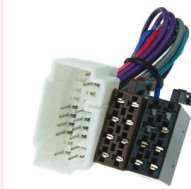

Ersatz für 19477 & 19604 Passend für: FIAT: Sedici ab 2006 HONDA: Accord 1998 bis 2008, Civic 2001 bis 2005, CRV 1999 bis 2006, Element ab 2003, FR-V 2004 bis 2007, Insight 2000 bis 2006, Integra 2002 bis 2006, Logo ab 1999, Prelude 1999 bis 2001, ... weitere Infos unter www.dietz.biz

Replacement for 19477 and 19604 For: FIAT: Sedici 2006 on HONDA: Accord 1998 up to 2008, Civic 2001 up to 2005, CRV 1999 up to 2006, Element 2003 on, FR-V 2004 up to 2007, Insight 2000 up to 2006, Integra 2002 up to 2006, Logo 1999 on, Prelude ... further informations under www.dietz.biz

Swift 2005-2010

Lenkrad Universalinterface, „Ein Interface für 80 Fahrzeuge und 10 Radios“
Stalk interface „One Interface for more than 80 cars and 10 radios“
66600

EAN: 4016260660005