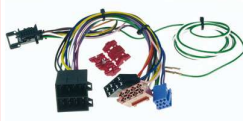

A-Klasse 2004-2010

Kabelsatz MERCEDES mit Radiovorbereitung für 62010, 63020
Kabelsatz MERCEDES mit Radiovorbereitung für 62010
61037

EAN: 4016260610374

Für folgende Fahrzeuge mit Radiovorbereitung mit ISO Anschlußstecker: MERCEDES: A-Klasse (W169), B-Klasse (W245), Viano-Klasse, Vito-Klasse (W639), Sprinter-Klasse SMART: Forfour (W454) VW: Crafter (NCV3) Inhalt: 1 Stück

... weitere Infos unter www.dietz.biz

For cars with preparation for radio and ISO plug: MERCEDES A-class (W169), B-class (W245), Viano-class, Vito-class (W639), Sprinter-class SMART Forfour (W454) VW: Crafter (NCV3) Content: 1 piece

... further informations under www.dietz.biz