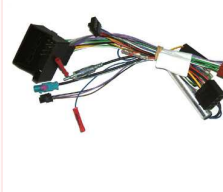

Kabelsatz für CAN-Bus Interface 66020, 66030. Audi: A3 (ab 2007), A4 (ab 2007), TT (ab 2007). VW: Golf V (ab 2004), Golf Plus (ab 2004), Touran (ab 2004), Passat (ab 2004), Touareg (ab 2004), Touareg (ab 2007), Eos (ab 2007), Multivan (ab 2007) inklusive

Harness for CAN interface 66020, 66030. Audi: A3 (2007 on), A4 (2007 on), TT (2007 on), VW: Golf V (2004 on), Golf Plus (2004 on), Touran (2004 on), Passat (2004 on), Touareg (2004 on), Touareg (2007 on), Eos (2007 on), Multivan (2007 on) including phantom ... further informations under www.dietz.biz

SMART

Forfour 2004-2008

Radioblende SMART Forfour
Facia adapter SMART Forfour
16280

EAN: 4016260162804