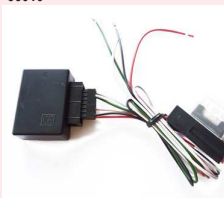

C2 2006-2010

CAN BUS Universalinterface 10. Generation „Ein Interface für über 100 Fahrzeuge“
CAN BUS Universalinterface 10.generation „One interface for more than 100 cars“
66010 EAN: 4016260660102