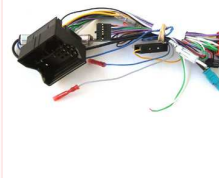

B-Klasse 2004-2010

Kabelsatz für CAN 4.+ 5. Generation MERCEDES
Harness for CAN 4.+ 5. generation MERCEDES
66135

EAN: 4016260661352

Kabelsatz für CAN-Bus Interface 66020, 66030 MERCEDES: A-Klasse (ab 2003), B-Klasse (ab 2004), C-Klasse (ab 2003), CLK-Klasse (ab 2003), R-Klasse (ab 2006), ML-Klasse (ab 2004), New ML-Klasse (ab 2005), GL-Klasse (ab 2006), SL-Klasse (ab

... weitere Infos unter www.dietz.biz

Harness for CAN interface 66020, 66030 MERCEDES: A-class (2003 on), B-class (2004 on), C-class (2003 on), CLK-class (2003 on), R-class (2006 on), ML-class (2004 on), New ML-class (2005 on), GL-class (2006 on), SL-class (2006 on) including phantom

... further informations under www.dietz.biz