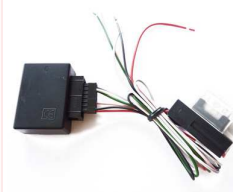

Das Interface 66010 ist ein innovatives Produkt, das Audiotechnik Dietz® speziell für den Car-Hifi Zubehörmarkt anbietet. Das Gerät erlaubt die Anbindung eines Autoradios oder Radio-/Navigationssystems mit ein paar einfachen Schritten an nahezu ... weitere Infos unter www.dietz.biz

The interface 66010 is an innovative product that Audiotechnik Dietz® proposes to the car hifi accessories market. The unit allows you to connect your car radio or radio/navigation system with simple operations to each car with Can bus protocol. This is possible with ... further informations under www.dietz.biz

Touareg 2007-2007

CAN BUS Universalinterface 4. Generation „Ein Interface für über 100 Fahrzeuge“
CAN BUS Universalinterface 4th.generation „One interface for more than 100 cars“
66020

EAN: 4016260660201