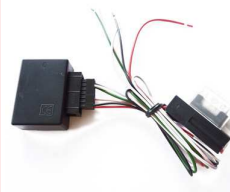

Das Interface 66010 ist ein innovatives Produkt, das Audiotechnik Dietz® speziell für den Car-Hifi Zubehörmarkt anbietet. Das Gerät erlaubt die Anbindung eines Autoradios oder Radio-/Navigationssystems mit ein paar einfachen Schritten an nahezu ... weitere Infos unter www.dietz.biz

The interface 66010 is an innovative product that Audiotechnik Dietz® proposes to the car hifi accessories market. The unit allows you to connect your car radio or radio/navigation system with simple operations to each car with Can bus protocol. This is possible with ... further informations under www.dietz.biz

Vectra C 2004-2008

CAN BUS Universalinterface 4. Generation „Ein Interface für über 100 Fahrzeuge“
CAN BUS Universalinterface 4th.generation „One interface for more than 100 cars“
66020

EAN: 4016260660201