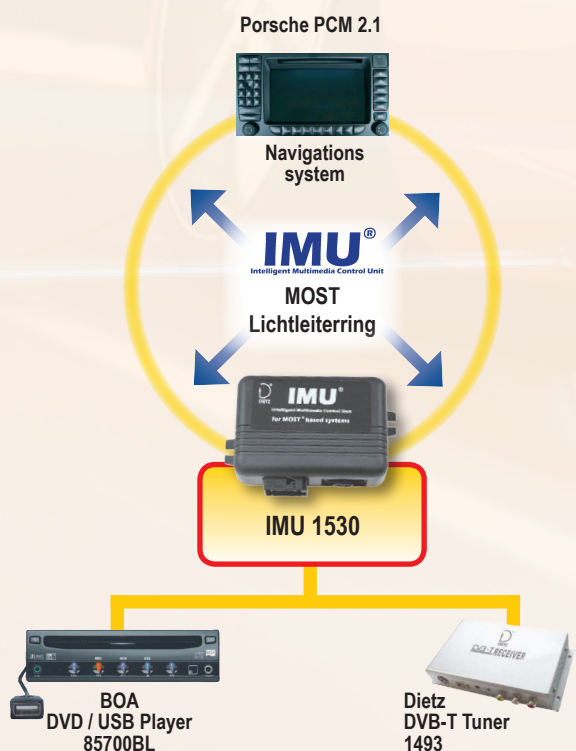

Installationsbeispiel IMU 1530 (Porsche)