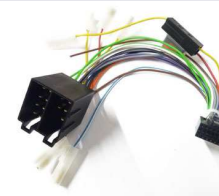

Anschlusskabel für original JVC Gerät mit 16 pol. Anschlussstecker auf ISO. Passend für folgende Modelle: KDAVX: 1E - 33, KDDV: 5000 - 5101 - 6101, KD-LX: 3R, KD-LX(SH(X)): ab 2001, KD-LH-LHX: ab 2004, KD-MX: 3000R, KD-NX: 901, KD-S: 550 - 611 ... weitere Infos unter www.dietz.biz

Harness for original JVC with 16 pin connector to ISO. Fits to the following models: KDAVX: 1E - 33, KDDV: 5000 - 5101 - 6101, KD-LX: 3R, KD-LX(SH(X)): 2001 on, KD-LH-LHX: 2004 on, KD-MX: 3000R, KD-NX: 901, KD-S: 550 - 611 - 621 - 6050, KD-SC: 500 - ... further informations under www.dietz.biz