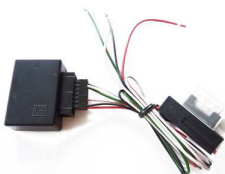

Das Interface 66010 ist ein innovatives Produkt, das Audiotechnik
Dietz® speziell für den Car-Hifi Zubehörmarkt anbietet. Das Gerät
erlaubt die Anbindung eines Autoradios oder Radio-/
Navigationssystems mit ein paar einfachen Schritten an nahezu
... weitere Infos unter www.dietz.biz

The interface 66010 is an innovative product that Audiotechnik
Dietz® proposes to the car hifi accessories market. The unit allows
you to connect your car radio or radio/navigation system with simple
operations to each car with Can bus protocol. This is possible with
... further informations under www.dietz.biz

Spider 2006-2010

CAN BUS Universalinterface 4. Generation „Ein Interface für über 100 Fahrzeuge“
CAN BUS Universalinterface 4th.generation „One interface for more than 100 cars“
66020

EAN: 4016260660201