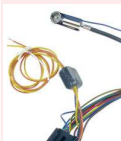

Astra H / Astra TwinTop 2004

Quadlock-ISO Adapter OPEL
Quadlock-ISO Adaptor OPEL
18110

EAN: 4016260181102

Für OPEL Astra H, Corsa C, Zafira B. MOST auf ISO mit Phantomspiseadapter für die Antenne, 50 Ohm.

... weitere Infos unter www.dietz.biz

For Astra H, Corsa C, Zafira B. Quadlock to ISO with phantom-fee for the antenna, 50 Ohm.

... further informations under www.dietz.biz

Astra H / Astra TwinTop 2004-2009

Radioblende Doppel-DIN OPEL Astra ab 2004
Facia adaptor double-DIN OPEL Astra 2004 on
12.331232-04

EAN: 8715647829205