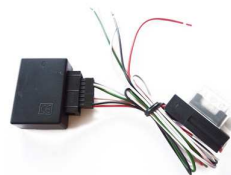

1er 2005-2010

CAN BUS Universalinterface 10. Generation „Ein Interface für über 100 Fahrzeuge“
CAN BUS Universalinterface 10.generation „One interface for more than 100 cars“
66010 EAN: 4016260660102

Das Interface 66010 ist ein innovatives Produkt, das Audiotechnik Dietz® speziell für den Car-Hifi Zubehörmarkt anbietet. Das Gerät erlaubt die Anbindung eines Autoradios oder Radio-/Navigationssystems mit ein paar einfachen Schritten an nahezu ... weitere Infos unter www.dietz.biz

The interface 66010 is an innovative product that Audiotechnik Dietz® proposes to the car hifi accessories market. The unit allows you to connect your car radio or radio/navigation system with simple operations to each car with Can bus protocol. This is possible with ... further informations under www.dietz.biz

1er 2005-2010

CAN BUS Universalinterface 4. Generation „Ein Interface für über 100 Fahrzeuge“
CAN BUS Universalinterface 4th.generation „One interface for more than 100 cars“
66020 EAN: 4016260660201