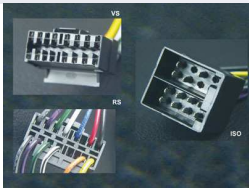

Anschlusskabel für original JVC 16 pol. auf ISO Harness for original JVC with 16 pin to ISO

33484

EAN: 4016260334843

Anschlusskabel für original JVC Gerät mit 16 pol. Anschlussstecker auf ISO. Passend für folgende Modelle ab 2003: KD-FX: alle KD-MD: alle KD-S: alle Steckerabmessung: ca. 12 x 30 mm Steckerfarbe: schwarz Alle Angaben ohne Gewähr. Da dem Gerätehersteller eine ... weitere Infos unter www.dietz.biz

Harness for original JVC with 16 pin connector to ISO. Fits to the following models: KD-FX: ALLKD-MD: ALLKD-S: ALL Plug size: approx. 12 x 30 mm Plug color: black All information without guarantee. If the head unit manufacture changes the pinning of the ... further informations under www.dietz.biz