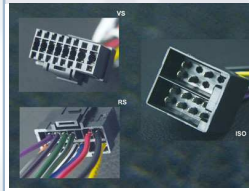

Anschlusskabel für original PANASONIC 16pol. auf ISO Harness for original PANASONIC with 16 pin to ISO

33483

EAN: 4016260334836

Anschlusskabel für original PIONEER Gerät mit 16pol. Anschlussstecker auf ISO. Passend für folgende Modelle: Für alle Radios mit 16 Pin Anschlussstecker. Steckerabmessung: ca. 10 x 23 mm Steckerfarbe: schwarz Alle Angaben ohne Gewähr. Da dem ... weitere Infos unter www.dietz.biz

Harness for original PANASONIC with 16 pin connector to ISO. Fits to the following models: For all radios with 16 Pin connectors. Plug size: approx. 10 x 23 mm Plug color: black All information without guarantee. If the head unit manufacture changes the pinning of the ... further informations under www.dietz.biz