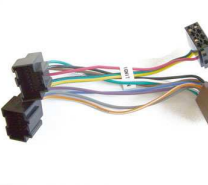

SAAB 9.3, 9.5 ab 2007.

... weitere Infos unter www.dietz.biz

SAAB 9.3, 9.5 2007 on.

... further informations under www.dietz.biz