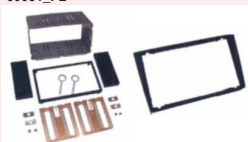

EAN: 4016260000175
Komplettsatz aus Metallrahmen, Halterungen, Montagematerial und Radioblende. OPEL: Agila (ab 2000), Omega (ab 2000), Astra (2000 bis 2004), Vivaro (2000 bis 2006), Corsa C (2000 bis 2006), Meriva, Vectra (2002 bis 2005), Tigra B (ab 2003), Signum (ab 2005) Inhalt:
... weitere Infos unter www.dietz.biz

Complete set of metal frames, brackets, mounting material and Facia adaptor. OPEL: Agila (2000 on), Omega (2000 on), Astra (2000 up to 2004), Vivaro (2000 up to 2006), Corsa C (2000 up to 2006), Meriva, Vectra (2002 up to 2005), Tigra B (2003 on), Signum (2005
... further informations under www.dietz.biz