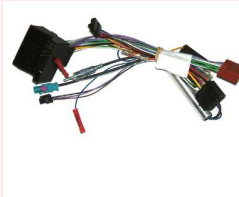

Kabelsatz für CAN-Bus Interface 66020, 66030 AUDI: A3 (ab 2007), A4 (ab 2007), TT (ab 2007) VW: Golf V (ab 2004), Golf Plus (ab 2004), Touran (ab 2004), Passat (ab 2004), Touareg (ab 2004), Touareg (ab 2007), Eos (ab 2007), Multivan (ab 2007) inklusive
... weitere Infos unter www.dietz.biz

*Harness for CAN interface 66020, 66030 AUDI: A3 (2007 on), A4 (2007 on), TT (2007 on), VW: Golf V (2004 on), Golf Plus (2004 on), Touran (2004 on), Passat (2004 on), Touareg (2004 on), Touareg (2007 on), Eos (2007 on), Multivan (2007 on) including phantom
... further informations under www.dietz.biz*

Golf 5 2003-2009

USB Interface VW, AUDI, SKODA Alternativ: Interface D-GW33VW1
USB Interface VW, AUDI, SKODA A-Ersatz Interface D-GW33VW1
73012

EAN: 40162600730126