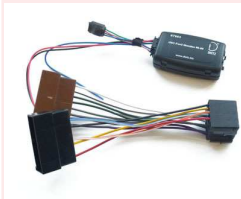

FORD: Mondeo (1996 bis 1999), Scorpio, Galaxy (2002 bis 2006) VW: Sharan (2002 bis 2010) nicht für Fahrzeuge mit MFD geeignet (ISO Anschluss). Für das Interface wird noch ein radiospezifisches Adapterkabel benötigt: Alpine (67001) Blaupunkt (67002) Clarion ... weitere Infos unter www.dietz.biz

FORD: Mondeo (1996 up to 1999), Scorpio, Galaxy (2002 up to 2006) VW: Sharan (2002 up to 2010) not usable for cars with MFD (ISO connector). To use the interface a head unit specific adaptor cable is needed: ALPINE (67001) BLAUPUNKT (67002) CLARION ... further informations under www.dietz.biz

Mondeo 2001-2003

Lenkradinterface für FORD Mondeo, Focus, Transit
Steering wheel control interface for FORD Mondeo, Focus, Transit

67606

EAN: 4016260676066