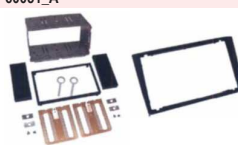

Interface allows to install aftermarket navigations to interior CAN
BUS.Output: ignition, speed, reverse gear and stalk reomte control
to BECKER. BMW:1-series (E81/E82/E87/E88 2004 on), 3-series
(E90/E91/E92/E93 2005 on), 5-series (E60/E61 2003 on), 6-series
... further informations under www.dietz.biz

Meriva 2003-2010

Radioblende OPEL, RENAULT, SUZUKI Facia adaptor OPEL, RENAULT, SUZUKI 16025

EAN: 4016260160251

OPEL:Omega, Vivaro, Combo, Meriva, Corsa C,
AgilaSUZUKI:Wagon R+ ab 5/2000RENAULT:New TrafficInhalt: 1
StückFarbe: schwarz

... weitere Infos unter www.dietz.biz

OPEL:Omega, Vivaro, Combo, Meriva, Corsa C,
AgilaSUZUKI:Wagon R+ 5/2000 onRENAULT:New TrafficContent: 1
pieceColor: black

Meriva 2003-2010

Radioblende OPEL, RENAULT, SUZUKI, silber Facia adaptor OPEL, RENAULT, SUZUKI, silver 16026

EAN: 4016260160268

OPEL:Omega, Vivaro, Combo, Meriva, Corsa C, AgilaSUZUKI:
Wagon R+ ab 5/2000RENAULT: New TrafficInhalt: 1 StückFarbe:
silber

... weitere Infos unter www.dietz.biz

OPEL:Omega, Vivaro, Combo, Meriva, Corsa C, AgilaSUZUKI:
Wagon R+ 5/2000 onRENAULT: New TrafficContent: 1 pieceColor:
silver

... further informations under www.dietz.biz

Meriva 2003-2010

Radioblende Doppel-DIN Opel, silber matt Facia adaptor double-DIN OPEL, silver flat 60051_A

EAN: 4016260000168

Komplettsset aus Metallrahmen, Halterungen, Montagmaterial und
Radioblende.OPEL:Agila (ab 2000), Omega (ab 2000), Astra (2000
bis 2004), Vivaro (2000 bis 2006), Corsa C (2000 bis 2006), Meriva,
Vectra (2002-2005), Tigra B (ab 2003), Signum (ab 2005)Inhalt: 1
... weitere Infos unter www.dietz.biz

Complete set of metal frames, brackets, mounting material and
Facia adaptor.OPEL:Agila (2000 on), Omega (2000 on), Astra (2000
up to 2004), Vivaro (2000 up to 2006), Corsa C (2000 up to 2006),
Meriva, Vectra (2002 up to 2005), Tigra B (2003 on), Signum (2005
... further informations under www.dietz.biz