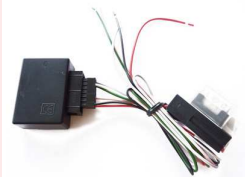

X5 2007-2010

CAN BUS Universalinterface 10. Generation „Ein Interface für über 100 Fahrzeuge“
CAN BUS Universalinterface 10.generation „One interface for more than 100 cars“
66010

EAN: 4016260660102

Das Interface 66010 ist ein innovatives Produkt, das Audiotechnik Dietz® speziell für den Car-Hifi Zubehörmarkt anbietet. Das Gerät erlaubt die Anbindung eines Autoradios oder Radio-/Navigationssystems mit ein paar einfachen Schritten an nahezu ... weitere Infos unter www.dietz.biz

The interface 66010 is an innovative product that Audiotechnik Dietz® proposes to the car hifi accessories market. The unit allows you to connect your car radio or radio/navigation system with simple operations to each car with Can bus protocol. This is possible with ... further informations under www.dietz.biz

X5 2007-2010

Kabelsatz für CAN 4.+ 5. Generation für BMW mit Quadlock-Anschluss
Harness for CAN 4.+ 5. generation for BMW with Quadlock-connection
66115

EAN: 4016260661154