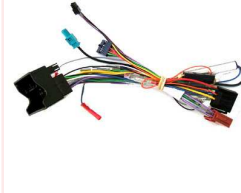

Kabelsatz für CAN-Bus Interface 66020, 66030 BMW: 1er (ab 2005), 3er (ab 2005), 5er (ab 2005), Mini (ab 2003), X3 (ab 2003), X5 (ab 2003), X6 (ab 2008) inklusive Phantomspeiseadapter Für das Interface 66030 wird noch ein radiospezifisches Adapterkabel ... weitere Infos unter www.dietz.biz

Harness for CAN interface 66020, 66030 BMW: 1 series (2005 on), 3 series (2005 on), 5 series (2005 on), Mini (2003 on), X3 (2003 on), X5 (2003 on), X6 (2008 on) including phantom infeed adaptor To use the interface 66030 a head unit specific adaptor cable is ... further informations under www.dietz.biz

5er 2007-2009

TV Aufschaltung CAN BMW mit Lichtleiter
TV enabling CAN BMW with fibre optic
1591

EAN: 4016260015919