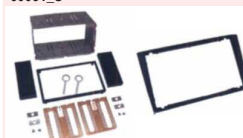

Corsa C / Combo C 2000-2006

Radioblende Doppel-DIN OPEL, silber glänzend
Facia adaptor double-DIN OPEL, shiny silver
60051_S

EAN: 4016260000199

Komplettsatz aus Metallrahmen, Halterungen, Montagematerial und Radioblende. OPEL: Agila (ab 2000), Omega (ab 2000), Astra (2000 bis 2004), Vivaro (2000 bis 2006), Corsa C (2000 bis 2006), Meriva, Vectra (2002 bis 2005), Tigra B (ab 2003), Signum (ab 2005) Inhalt: ... weitere Infos unter www.dietz.biz

Complete set of metal frames, brackets, mounting material and Facia adaptor. OPEL: Agila (2000 on), Omega (2000 on), Astra (2000 up to 2004), Vivaro (2000 up to 2006), Corsa C (2000 up to 2006), Meriva, Vectra (2002 up to 2005), Tigra B (2003 on), Signum (2005 ... further informations under www.dietz.biz