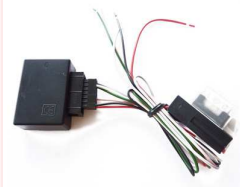

Das Interface 66010 ist ein innovatives Produkt, das Audiotechnik Dietz® speziell für den Car-Hifi Zubehörmarkt anbietet. Das Gerät erlaubt die Anbindung eines Autoradios oder Radio-/Navigationssystems mit ein paar einfachen Schritten an nahezu

... weitere Infos unter www.dietz.biz

The interface 66010 is an innovative product that Audiotechnik Dietz® proposes to the car hifi accessories market. The unit allows you to connect your car radio or radio/navigation system with simple operations to each car with Can bus protocol. This is possible with

... further informations under www.dietz.biz

C4 2006-2010

CAN BUS Universalinterface 4. Generation „Ein Interface für über 100 Fahrzeuge“
CAN BUS Universalinterface 4th.generation „One interface for more than 100 cars“
66020

EAN: 4016260660201