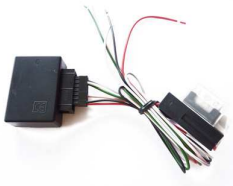

... weitere Infos unter www.dietz.biz

The interface 66010 is an innovative product that Audiotechnik Dietz® proposes to the car hifi accessories market. The unit allows you to connect your car radio or radio/navigation system with simple operations to each car with Can bus protocol. This is possible with