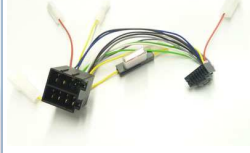

Anschlußkabel für original PIONEER 16 pol. auf ISO Harness for original PIONEER with 16 pin to ISO

33410

EAN: 4016260334102

Anschlußkabel für original PIONEER Gerät mit 16 pol. Anschlußstecker auf ISO. Passend für folgende Modelle: KEH: 1032 - 1033, KEHP: 1010/13R - 1032/33 - 2030/33R - 4020/23R, Steckerabmessung: ca. 10 x 22mm, Steckerfarbe: schwarz. Alle ... weitere Infos unter www.dietz.biz

Harness for original PIONEER with 16 pin connector to ISO. Fits to the following models: KEH: 1032 - 1033, KEHP: 1010/13R - 1032/33 - 2030/33R - 4020/23R, Plug size: approx. 10 x 22 mm, Plug color: black. All information without guarantee. If the head unit manufacture ... further informations under www.dietz.biz