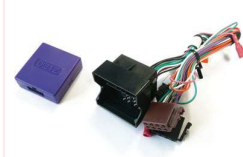

Ausgabe von Zündung, Beleuchtung, Speed und Lenkradfernbedienung (siehe Radiospezifische Kabel 6510X).Kompatible Radio-Marken:BLAUPUNKT, CLARION, JVC, KENWOOD, PANASONIC, PIONEER, SONY, ZENEC. Alle mit externem ... weitere Infos unter www.dietz.biz

Output of ignition, light, speed and steering wheel controls (see radiospecific cable 6510X).Compatible head unit brands:BLAUPUNKT, CLARION, JVC, KENWOOD, PANASONIC, PIONEER, SONY, ZENEC. All with steering wheel remote input.

... further informations under www.dietz.biz

B-Klasse 2005-2010

CAN BUS Universalinterface 10. Generation „Ein Interface für über 100 Fahrzeuge“
CAN BUS Universalinterface 10.generation „One interface for more than 100 cars“

66010

EAN: 4016260660102