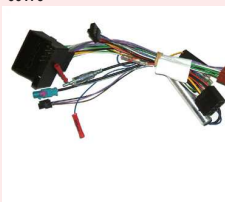

TT 2007-2010

Kabelsatz für CAN 4.+ 5. Generation für VW
Harness for CAN 4.+ 5. generation for VW
66175 EAN: 4016260661758