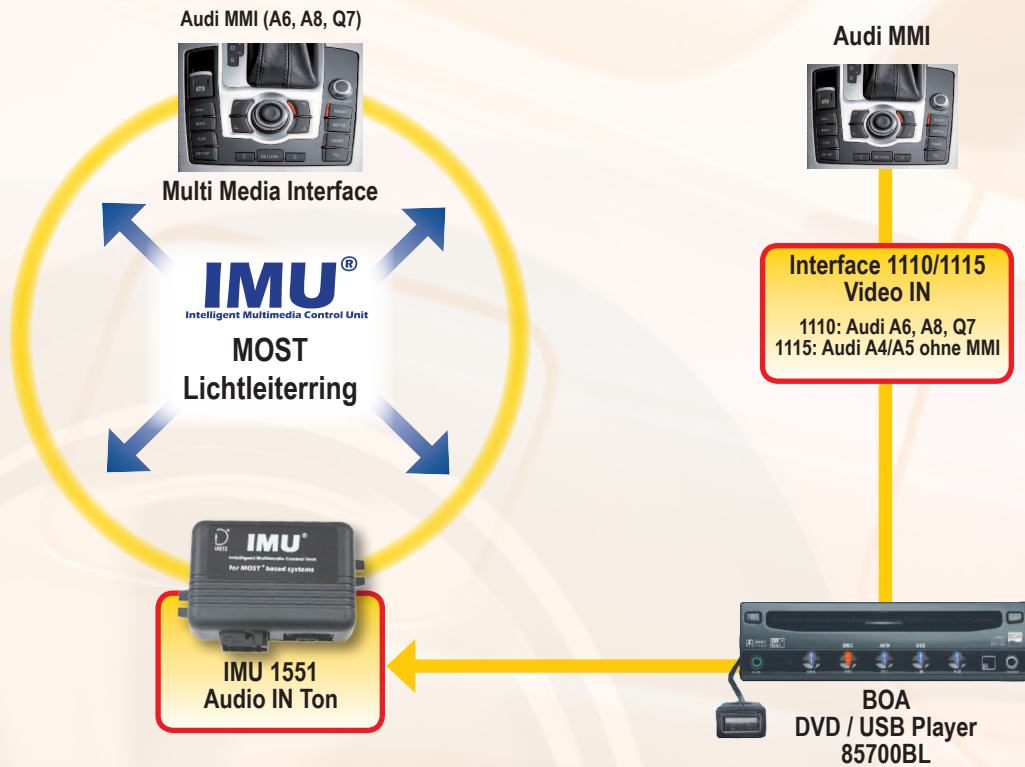

Installationsbeispiel IMU 1110/1115 (Audi Multi Media Interface)