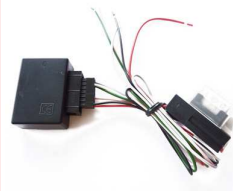

Astra H / Astra TwinTop 2004-2009

CAN BUS Universalinterface 10. Generation „Ein Interface für über 100 Fahrzeuge“
CAN BUS Universalinterface 10.generation „One interface for more than 100 cars“
66010

EAN: 4016260660102

Das Interface 66010 ist ein innovatives Produkt, das Audiotechnik Dietz® speziell für den Car-Hifi Zubehörmarkt anbietet. Das Gerät erlaubt die Anbindung eines Autoradios oder Radio-/Navigationssystems mit ein paar einfachen Schritten an nahezu ... weitere Infos unter www.dietz.biz

The interface 66010 is an innovative product that Audiotechnik Dietz® proposes to the car hifi accessories market. The unit allows you to connect your car radio or radio/navigation system with simple operations to each car with Can bus protocol. This is possible with ... further informations under www.dietz.biz

Astra H / Astra TwinTop 2004-2009

CAN BUS Universalinterface 4. Generation „Ein Interface für über 100 Fahrzeuge“
CAN BUS Universalinterface 4th.generation „One interface for more than 100 cars“
66020

EAN: 4016260660201