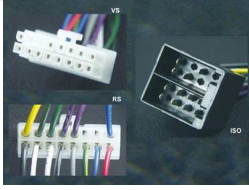

Anschlusskabel für original ALPINE 16 pol. auf ISO Harness for original ALPINE with 16 pin to ISO

33461

EAN: 4016260334614

Anschlusskabel für original ALPINE Gerät mit 16 pol. Anschlussstecker auf ISO. Passend für folgende Modelle: 7515R - 7521R - 7524R - 7525R Steckerabmessung: ca. 8 x 33 mm Steckerfarbe: weiß Alle Angaben ohne Gewähr. Da dem ... weitere Infos unter www.dietz.biz

Harness for original ALPINE with 16 pin connector to ISO. Fits to the following models: 7515R - 7521R - 7524R - 7525R Plug size: approx. 8 x 33 mm Plug color: white All information without guarantee. If the head unit manufacture changes the pinning of the connector, ... further informations under www.dietz.biz