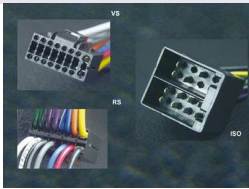

Anschlusskabel für original KENWOOD 16pol / ISO Harness for original KENWOOD with 16 pin to ISO

33451

EAN: 4016260334515

Artikel lose / Bulk: 33451T, 10 Stk./pcs

... weitere Infos unter www.dietz.biz

For original KENWOOD 16-pole/ISO.

... further informations under www.dietz.biz