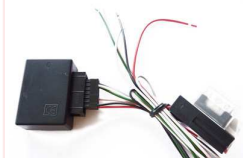

Das Interface 66010 ist ein innovatives Produkt, das Audiotechnik Dietz® speziell für den Car-Hifi Zubehörmarkt anbietet. Das Gerät erlaubt die Anbindung eines Autoradios oder Radio-/Navigationssystems mit ein paar einfachen Schritten an nahezu ... weitere Infos unter www.dietz.biz

The interface 66010 is an innovative product that Audiotechnik Dietz® proposes to the car hifi accessories market. The unit allows you to connect your car radio or radio/navigation system with simple operations to each car with Can bus protocol. This is possible with ... further informations under www.dietz.biz

B-Klasse 2005-2010

CAN BUS Universalinterface 4. Generation „Ein Interface für über 100 Fahrzeuge“
CAN BUS Universalinterface 4th.generation „One interface for more than 100 cars“

66020

EAN: 4016260660201