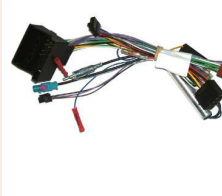

Kabelsatz für CAN-Bus Interface 66020, 66030 AUDI: A3 (ab 2007), A4 (ab 2007), TT (ab 2007) VW: Golf V (ab 2004), Golf Plus (ab 2004), Touran (ab 2004), Passat (ab 2004), Touareg (ab 2004), Touareg (ab 2007), Eos (ab 2007), Multivan (ab 2007) inklusive ... weitere Infos unter www.dietz.biz

Harness for CAN interface 66020, 66030 AUDI: A3 (2007 on), A4 (2007 on), TT (2007 on), VW: Golf V (2004 on), Golf Plus (2004 on), Touran (2004 on), Passat (2004 on), Touareg (2004 on), Touareg (2007 on), Eos (2007 on), Multivan (2007 on) including phantom ... further informations under www.dietz.biz

Roomster 2006-2010

Radioblende VW / SKODA Carbonoptik
Facia adaptor VW / SKODA carbonlook
16052CAR

EAN: 4016260000398