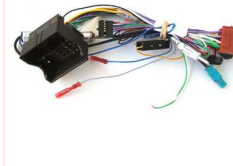

Kabelsatz für CAN-Bus Interface 66020, 66030 MERCEDES: A-Klasse (ab 2003), B-Klasse (ab 2004), C-Klasse (ab 2003), CLK-Klasse (ab 2003), R-Klasse (ab 2006), ML-Klasse (ab 2004), New ML-Klasse (ab 2005), GL-Klasse (ab 2006), SL-Klasse (ab ... weitere Infos unter www.dietz.biz

Harness for CAN interface 66020, 66030 MERCEDES: A-class (2003 on), B-class (2004 on), C-class (2003 on), CLK-class (2003 on), R-class (2006 on), ML-class (2004 on), New ML-class (2005 on), GL-class (2006 on), SL-class (2006 on) including phantom ... further informations under www.dietz.biz

CLK 2005-2008

IMU Multimedia Interface MERCEDES MOST für BOA 85700BL und 1493

IMU Multimedia Interface MERCEDES MOST for BOA 85700BL and 1493

1540

EAN: 4016260015407