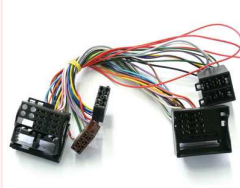

1:1 Durchverbindung mit ISO Abzweig zum Anschluss von weiterem Zubehör, z. B. Freisprechanlage. Für Peugeot 407 Citroen C4, C5

... weitere Infos unter www.dietz.biz

1:1 through-connection with ISO branch connection to connect further accessories, e.g. hands-free talking station. For Peugeot 407 Citroen C4, C5.

... further informations under www.dietz.biz

C4 2006-2010

CAN BUS Universalinterface 10. Generation „Ein Interface für über 100 Fahrzeuge“
CAN BUS Universalinterface 10.generation „One interface for more than 100 cars“
66010

EAN: 4016260660102