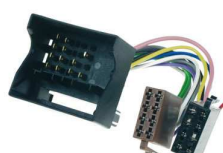

... weitere Infos unter www.dietz.biz

For PEUGEOT 207, 308, 407 with Quadlock connector. CITROEN C3, C4, C5 with Quadlock connector.

... further informations under www.dietz.biz

Allgemeines Zubehör

KFZ-spezifischer Adapter ISO auf CITROEN, HONDA, MITSUBISHI, PEUGEOT
Car specific adaptor ISO to CITROEN, HONDA, MITSUBISHI, PEUGEOT
19571

EAN: 4016260195710

CITROEN: C-Crosser ab 2007* HONDA: Accord ab 2008, Civic ab 2006, CR-V ab 2007 MITSUBISHI: Pajero, Lancer, Shogun, Montero - Outlander alle ab 2007* PEUGEOT: 4007 ab 2007***) Nur für Fahrzeuge ohne Navigation und ohne Werksverstärker

... weitere Infos unter www.dietz.biz

CITROEN: C-Crosser 2007* on HONDA: Accord 2008 on, Civic 2006 on, CR-V 2007 on MITSUBISHI: Pajero, Lancer, Shogun, Montero - Outlander alle ab 2007* on PEUGEOT: 4007 ab 2007***) Only for cars without navigation unit and without OEM amplifier.

Allgemeines Zubehör

KFZ-spezifischer Adapter ISO auf CITROEN, HONDA, MITSUBISHI, PEUGEOT
Car specific adaptor ISO to CITROEN, HONDA, MITSUBISHI, PEUGEOT
19572

EAN: 4016260195727

CITROEN: C-Crosser ab 2007* HONDA: Accord ab 2008, Civic ab 2006, CR-V ab 2007 MITSUBISHI: Pajero, Lancer, Shogun, Montero - Outlander alle ab 2007* on PEUGEOT: 4007 ab 2007***) Nur für Fahrzeuge mit Navigation und ohne Werksverstärker

... weitere Infos unter www.dietz.biz

CITROEN: C-Crosser 2007* on HONDA: Accord 2008 on, Civic 2006 on, CR-V 2007 on MITSUBISHI: Pajero, Lancer, Shogun, Montero - Outlander alle ab 2007* on PEUGEOT: 4007 ab 2007***) Only for cars with navigation unit and without OEM amplifier.