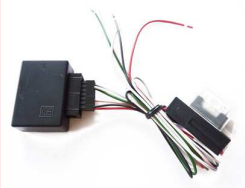

Das Interface 66010 ist ein innovatives Produkt, das Audiotechnik Dietz® speziell für den Car-Hifi Zubehörmarkt anbietet. Das Gerät erlaubt die Anbindung eines Autoradios oder Radio-/Navigationssystems mit ein paar einfachen Schritten an nahezu ... weitere Infos unter www.dietz.biz

The interface 66010 is an innovative product that Audiotechnik Dietz® proposes to the car hifi accessories market. The unit allows you to connect your car radio or radio/navigation system with simple operations to each car with Can bus protocol. This is possible with ... further informations under www.dietz.biz

Zafira B 2005-2009

CAN BUS Universalinterface 4. Generation „Ein Interface für über 100 Fahrzeuge“
CAN BUS Universalinterface 4th. generation „One interface for more than 100 cars“

66020

EAN: 4016260660201