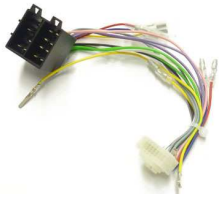

Anschlusskabel für original ALPINE 16 pol. auf ISO Harness for original ALPINE with 16 pin to ISO

33463

EAN: 4016260334638

Anschlusskabel für original ALPINE Gerät mit 16pol. Anschlussstecker auf ISO. Passend für folgende Modelle: 7513 - 7514 - 7817LM - 7515 - 7521 - 7807R - 7894 - 7805M, CDA: 7842 - 7850 - 7852 - 7944R, CDE: 228 - 7820 - 7854R - 7854RM - 7855RG, CDM: ... weitere Infos unter www.dietz.biz

Harness for original ALPINE with 16 pin connector to ISO. Fits to the following models: 7513 - 7514 - 7817LM - 7515 - 7521 - 7807R - 7894 - 7805M, CDA: 7842 - 7850 - 7852 - 7944R, CDE: 228 - 7820 - 7854R - 7854RM - 7855RG, CDM: 7838R, TDA: 7561 - 7562 - ... further informations under www.dietz.biz