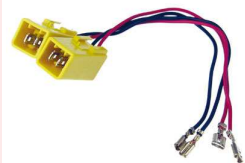

FIAT

Allgemeines Zubehör

Lautsprecher Adapterkabel 2 pol. ALFA, FIAT, LANCIA
Loudspeaker adaptor 2pol. ALFA, FIAT, LANCIA

32800

EAN: 4016260328002

Inhalt 1 Paar.

... weitere Infos unter www.dietz.biz

Content: 1 pair

... further informations under www.dietz.biz

Allgemeines Zubehör

DENSION Gateway100 FIAT (GRUNDIG)
DENSION Gateway100 FIAT (GRUNDIG)

D-GW16FG1

EAN: 5999550598097