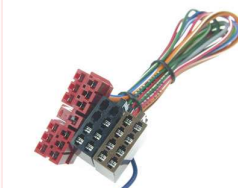

Für RENAULT:R5, R19, R21 (ab 07/1992), Espace, Twingo (1994-2007).

... weitere Infos unter www.dietz.biz

For RENAULT:R5, R19, R21 (07/1992 on), Espace, Twingo (1994-2007).

... further informations under www.dietz.biz

Allgemeines Zubehör

KFZ-spezifischer Adapter ISO auf RENAULT ab 2009 Quadlock
Car specific adaptor ISO to RENAULT 2009 on Quadlock
19530

EAN: 4016260195307