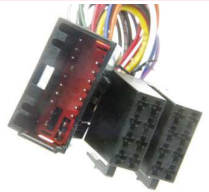

... weitere Infos unter www.dietz.biz

... further informations under www.dietz.biz

S-Type 2000-2004

Radioblende Doppel-DIN JAGUAR
Facia adaptor double-DIN JAGUAR

12.331147-01

EAN: 8715647842600