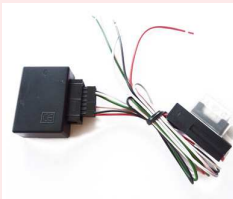

Das Interface 66010 ist ein innovatives Produkt, das Audiotechnik Dietz® speziell für den Car-Hifi Zubehörmarkt anbietet. Das Gerät erlaubt die Anbindung eines Autoradios oder Radio-/Navigationssystems mit ein paar einfachen Schritten an nahezu ... weitere Infos unter www.dietz.biz

The interface 66010 is an innovative product that Audiotechnik Dietz® proposes to the car hifi accessories market. The unit allows you to connect your car radio or radio/navigation system with simple operations to each car with Can bus protocol. This is possible with ... further informations under www.dietz.biz

Ypsilon 2010-2007

CAN BUS Universalinterface 4. Generation „Ein Interface für über 100 Fahrzeuge“
CAN BUS Universalinterface 4th.generation „One interface for more than 100 cars“

66020

EAN: 4016260660201