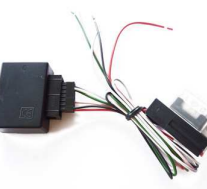

Das Interface 66010 ist ein innovatives Produkt, das Audiotechnik Dietz® speziell für den Car-Hifi Zubehörmarkt anbietet. Das Gerät erlaubt die Anbindung eines Autoradios oder Radio-/Navigationssystem mit ein paar einfachen Schritten an nahezu ... weitere Infos unter www.dietz.biz

The interface 66010 is an innovative product that Audiotechnik Dietz® proposes to the car hifi accessories market. The unit allows you to connect your car radio or radio/navigation system with simple operations to each car with Can bus protocol. This is possible with ... further informations under www.dietz.biz

Mondeo 2003-2010

CAN BUS Universalinterface 4. Generation „Ein Interface für über 100 Fahrzeuge“
CAN BUS Universalinterface 4th. generation „One interface for more than 100 cars“
66020

EAN: 4016260660201