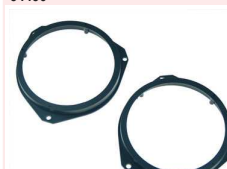

OPEL: Astra H 2005 - 2009 Corsica C 2005 - 2006 FIAT: Grande Punto FORD: Ka ab 2008 Einbauort: Tür vorne Für Lautsprecher: Durchmesser 165mm Inhalt: 1 Paar- Ersatz für 34422 -

... weitere Infos unter www.dietz.biz

OPEL: Astra H 2005 - 2009 Corsica C 2005 - 2006 FIAT: Grande Punto FORD: Ka 2008 on Installation: front door Speaker diameter: 165mm Content: 1 pair replacement for 34422

... further informations under www.dietz.biz