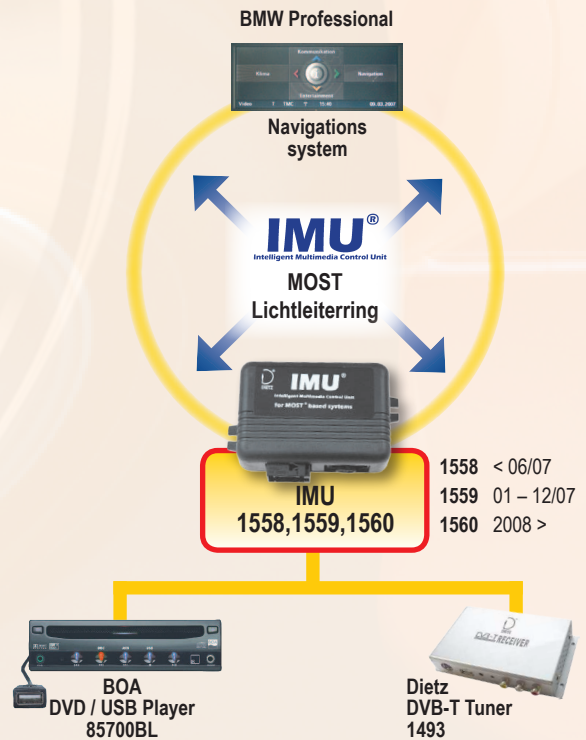

Installationsbeispiel BMW 5er/E60 und 6er/E63

Im obigen Beispiel lassen sich die Hauptfunktionen der nachgerüsteten Geräte über die Headunit steuern!