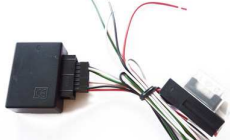

Das Interface 66010 ist ein innovatives Produkt, das Audiotechnik Dietz® speziell für den Car-Hifi-Zubehörmarkt anbietet. Das Gerät erlaubt die Anbindung eines Autoradios oder Radio-/Navigationssystems mit ein paar einfachen Schritten an nahezu ... weitere Infos unter www.dietz.biz

The interface 66010 is an innovative product that Audiotechnik Dietz® proposes to the car hifi accessories market. The unit allows you to connect your car radio or radio/navigation system with simple operations to each car with Can bus protocol. This is possible with ... further informations under www.dietz.biz