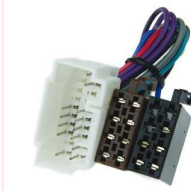

Ersatz für 19477 & 19604 Passend für: FIAT: Sedici ab 2006 HONDA: Accord 1998 bis 2008, Civic 2001 bis 2005, CRV 1999 bis 2006, Element ab 2003, FR-V 2004 bis 2007, Insight 2000 bis 2006, Integra 2002 bis 2006, Logo ab 1999, Prelude 1999 bis 2001, ... weitere Infos unter www.dietz.biz

Replacement for 19477 and 19604 For: FIAT: Sedici 2006 on HONDA: Accord 1998 up to 2008, Civic 2001 up to 2005, CRV 1999 up to 2006, Element 2003 on, FR-V 2004 up to 2007, Insight 2000 up to 2006, Integra 2002 up to 2006, Logo 1999 on, Prelude ... further informations under www.dietz.biz

Sedici 2010-2010

KFZ-spezifischer Adapter ISO auf FIAT, HONDA, NISSAN, OPEL, SUZUKI
Car specific adaptor ISO to FIAT, HONDA, NISSAN, OPEL, SUZUKI

19437

EAN: 4016260194379