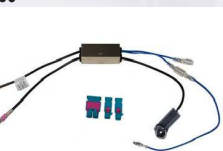

Antennenadapter TWIN FAKRA Buchse auf 50 Ohm Stecker Phantom infeed adaptor TWIN FAKRA female jack to 50 Ohm jack

8560

EAN: 4016260085608

Phantomspiseadapter für VW, AUDI, SKODA, SEAT neue Steckergeneration für Antennendiversity auf 50 Ohm DIN-Anschluss. Inhalt: 1 Stück

... weitere Infos unter www.dietz.biz

Phantom infeed adaptor for VW, AUDI, SKODA, SEAT, TWIN-FAKRA-radio to 50 Ohm DIN connection. Content: 1 piece

... further informations under www.dietz.biz