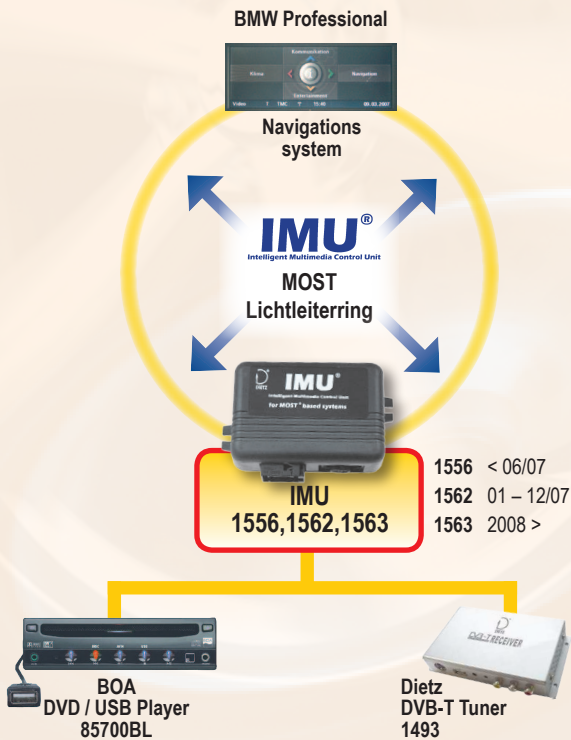

Installationsbeispiel BMW 3er/E90

Im obigen Beispiel lassen sich die Hauptfunktionen der nachgerüsteten Geräte über die Headunit steuern!