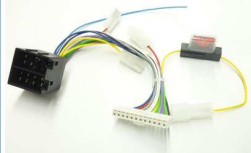

Anschlußkabel für original PIONEER 12 pol. auf ISO Harness for original PIONEER with 12 pin to ISO

33404

EAN: 4016260334041

Anschlußkabel für original PIONEER Gerät mit 12 pol. Anschlußstecker auf ISO. Passend für folgende Modelle: KEH: 1100/50 - 1200 - 1300 - 1300K - 1300SDK - 1311 - 1400 - 1450 - 1500/30 - 1700/30 - 1800R - 1830R - 1900/30R - 1940R - 2100R - ... weitere Infos unter www.dietz.biz

Harness for original PIONEER with 12 pin connector to ISO. Fits to the following models: KEH: 1100/50 - 1200 - 1300 - 1300K - 1300SDK - 1311 - 1400 - 1450 - 1500/30 - 1700/30 - 1800R - 1830R - 1900/30R - 1940R - 2100R - 2300R - 2400R - 2700/30R - ... further informations under www.dietz.biz