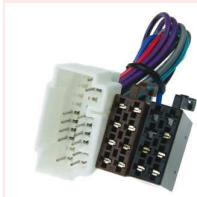

Pixo 2010-2010

KFZ-spezifischer Adapter ISO auf FIAT, HONDA, NISSAN, OPEL, SUZUKI
Car specific adaptor ISO to FIAT, HONDA, NISSAN, OPEL, SUZUKI

19437 EAN: 4016260194379