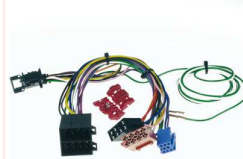

Für folgende Fahrzeuge mit Radiovorbereitung mit ISO Anschlussstecker:MERCEDES-A-Klasse (W169), B-Klasse (W245), Viano-Klasse, Vito-Klasse (W639), Sprinter-KlasseSMART:Forfour (W454)VW:Crafter (NCV3)Inhalt: 1 Stück

... weitere Infos unter www.dietz.biz

For cars with preparation for radio and ISO plug:MERCEDES-A-class (W169), B-class (W245), Viano-class, Vito-class (W639), Sprinter-classSMART:Forfour (W454)VW:Crafter (NCV3) Content: 1 piece

... further informations under www.dietz.biz

B-Klasse 2005-2010

CAN BUS Interface Innenraum
CAN BUS Interface, interior CAN

62006

EAN: 4016260620069