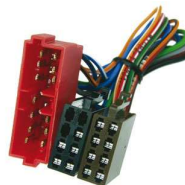

... weitere Infos unter www.dietz.biz

PEUGEOT 106, 205, 309, 405 (up to 06/1992), 605 CITROEN XM, BX 11/1987 on

... further informations under www.dietz.biz

Allgemeines Zubehör

KFZ-spezifischer Adapter ISO auf PEUGEOT, CITROEN
Car specific adaptor ISO to PEUGEOT, CITROEN
19520

EAN: 4016260195208

Für PEUGEOT 207, 308, 407 mit Quadlock Radioanschlusstecker. CITROEN C3, C4, C5 mit Quadlock Radioanschlusstecker.