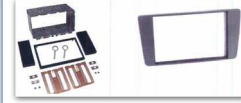

Radioblende Doppel-DIN SKODA, schwarz

Facia adaptor double-DIN SKODA, black

60036

EAN: 4016260600368

Komplettset aus Metallrahmen, Halterungen, Montagematerial und Radioblende. SKODA: Octavia (bis 2007), Yeti. Inhalt: 1 Set. Farbe: schwarz. Zalt: 12.331327-04

... weitere Infos unter www.dietz.biz

Complete set of metal frames, brackets, mounting material and Facia adaptor. SKODA: Octavia (up to 2007), Yeti. Content: 1 Set. Color: black. Zalt: 12.331327-04

... further informations under www.dietz.biz