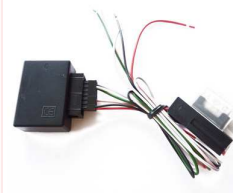

Das Interface 66010 ist ein innovatives Produkt, das Audiotechnik Dietz® speziell für den Car-Hifi Zubehörmarkt anbietet. Das Gerät erlaubt die Anbindung eines Autoradios oder Radio-/Navigationssystem mit ein paar einfachen Schritten an nahezu ... weitere Infos unter www.dietz.biz

The interface 66010 is an innovative product that Audiotechnik Dietz® proposes to the car hifi accessories market. The unit allows you to connect your car radio or radio/navigation system with simple operations to each car with Can bus protocol. This is possible with ... further informations under www.dietz.biz

SLK 2004-2010

CAN BUS Universalinterface 4. Generation „Ein Interface für über 100 Fahrzeuge“
CAN BUS Universalinterface 4th. generation „One interface for more than 100 cars“

66020

EAN: 4016260660201