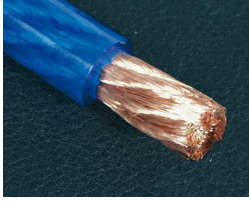

Powerkabel OFC, 70 mm², blau-transparent, 10 m
Power cable OFC, 70 mm², transparent-blue, 10 m

23215

EAN: 4016260232156

COMPETITION LINE: Hoch flexibel, aus reinstem OFC Kupfer.
Kabeldurchmesser: 18 mm

... weitere Infos unter www.dietz.biz

High flexible cable made of pure OFC copper.

... further informations under www.dietz.biz

COMPETITION LINE: Hoch flexibel, aus reinstem OFC Kupfer.

... weitere Infos unter www.dietz.biz

High flexible cable made of pure OFC copper.

... further informations under www.dietz.biz