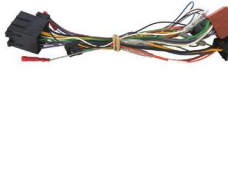

Kabelsatz für CAN-Bus Interface 66020, 66030ALFA ROMEO:159 (ab 2005), Brera (ab 2006), Spider (ab 2006), MITO (ab 2008) FIAT:Idea (ab 2005), Croma (ab 2005), Grande Punto (ab 2005), Stilo (ab 2004), Bravo (ab 2007), 500 (ab 2007)LANCIA:Ypsilon (ab ... weitere Infos unter www.dietz.biz

Harness for CAN interface 66020, 66030ALFA ROMEO:159 (2005 on), Brera (2006 on), Spider (2006 on), MITO (2008 on)FIAT:Idea (2005 on), Croma (2005 on), Grande Punto (2005 on), Stilo (2004 on), Bravo (2007 on), 500 (2007 on)LANCIA:Ypsilon (2006 on), New ... further informations under www.dietz.biz

Croma 2007-2010

DENSION Gateway100 FIAT
DENSION Gateway100 FIAT
D-GW16F11

EAN: 599950599056