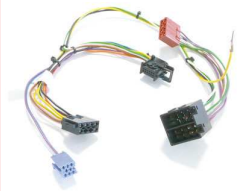

ALFA ROMEO:147*, 159, Brera FIAT:Stilo*, Panda* (ab 2006), Ducato* (ab 2006), Grande Punto (ab 2006), 500, Scudo (ab 2007), Bravo (ab 2007), Croma (ab 2005) LANCIA:Ypsilon*PEUGEOT:Boxer* (ab 2006)*Keine/teilweise ... weitere Infos unter www.dietz.biz

ALFA ROMEO:147*, 159, Brera FIAT:Stilo*, Panda* (2006 on), Ducato* (2006 on), Grande Punto (2006 on), 500, Scudo (2007 on), Bravo (2007 on), Croma (2005 on) LANCIA:Ypsilon*PEUGEOT:Boxer* (2006 on)*no/partly support of ... further informations under www.dietz.biz