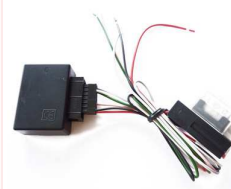

Das Interface 66010 ist ein innovatives Produkt, das Audiotechnik Dietz® speziell für den Car-Hifi Zubehörmarkt anbietet. Das Gerät erlaubt die Anbindung eines Autoradios oder Radio-/Navigationssystems mit ein paar einfachen Schritten an nahezu

... weitere Infos unter www.dietz.biz

The interface 66010 is an innovative product that Audiotechnik Dietz® proposes to the car hifi accessories market. The unit allows you to connect your car radio or radio/navigation system with simple operations to each car with Can bus protocol. This is possible with

... further informations under www.dietz.biz