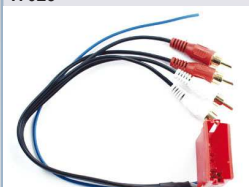

20-poliger Mini-ISO Stecker auf 4 Cinchstecker

20-pole Mini-ISO plug to 4 RCA plugs

17023

EAN: 4016260170236