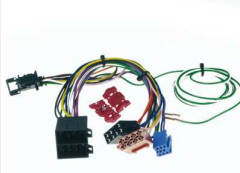

Für folgende Fahrzeuge mit Radiovorbereitung mit ISO Anschlussstecker: MERCEDES A-Klasse (W169), B-Klasse (W245), Viano-Klasse, Vito-Klasse (W639), Sprinter-Klasse SMART: Forfour (W454) VW: Crafter (NCV3) Inhalt: 1 Stück
... weitere Infos unter www.dietz.biz

For cars with preparation for radio and ISO plug: MERCEDES A-class (W169), B-class (W245), Viano-class, Vito-class (W639), Sprinter-class SMART: Forfour (W454) VW: Crafter (NCV3) Content: 1 piece
... further informations under www.dietz.biz

Crafter 2006-2010

CAN BUS Interface "2. Generation" VW-Gruppe
CAN BUS interface "2. Generation" VW-Group
63020

EAN: 4016260630204