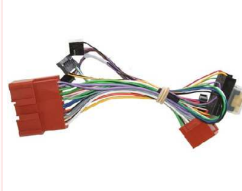

EAN: 4016260666555
MAZDA:2 (ab 2006), 3 (ab 2006), 5 (ab 2006), 6 (ab 2008), CX7 (ab 2008)Für das Interface 66600 wird noch ein radiospezifisches Adapterkabel benötigt:Alpine (66401)Blaupunkt (66402)Clarion / JVC (66403)Kenwood (66404)Pioneer / Sony (66405)Panasonic / ... weitere Infos unter www.dietz.biz

MAZDA:2 (2006 on), 3 (2006 on), 5 (2006 on), 6 (2008 on), CX7 (2008 on)To use the interface 66600 a head unit specific adaptor cable is needed:Alpine (66401)Blaupunkt (66402)Clarion / JVC (66403)Kenwood (66404)Pioneer / Sony (66405)Panasonic / Zenec ... further informations under www.dietz.biz