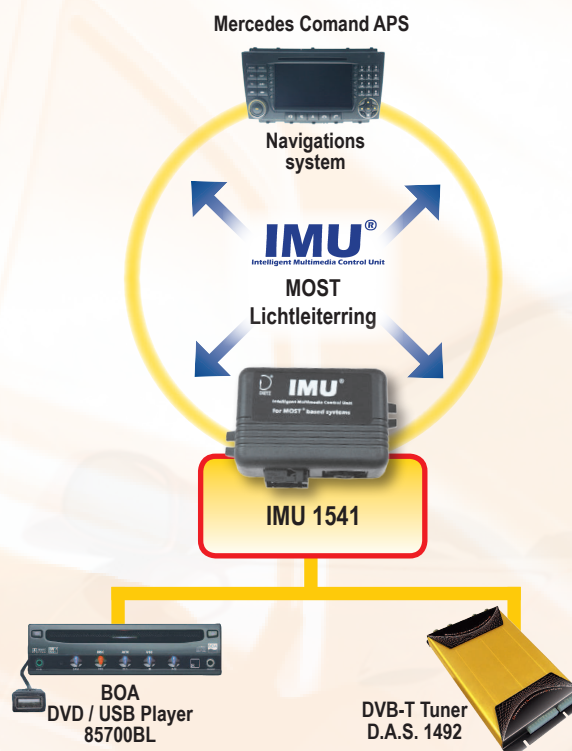

Installationsbeispiel IMU 1541 (Mercedes)