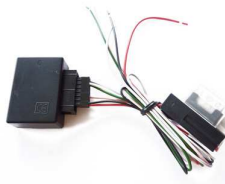

Das Interface 66010 ist ein innovatives Produkt, das Audiotechnik Dietz® speziell für den Car-Hifi Zubehörmarkt anbietet. Das Gerät erlaubt die Anbindung eines Autoradios oder Radio-/Navigationssystems mit ein paar einfachen Schritten an nahezu ... weitere Infos unter www.dietz.biz

The interface 66010 is an innovative product that Audiotechnik Dietz® proposes to the car hifi accessories market. The unit allows you to connect your car radio or radio/navigation system with simple operations to each car with Can bus protocol. This is possible with ... further informations under www.dietz.biz

ML-Klasse 2006-2010

CAN BUS Universalinterface 4. Generation „Ein Interface für über 100 Fahrzeuge“
CAN BUS Universalinterface 4th. generation „One interface for more than 100 cars“
66020

EAN: 4016260660201