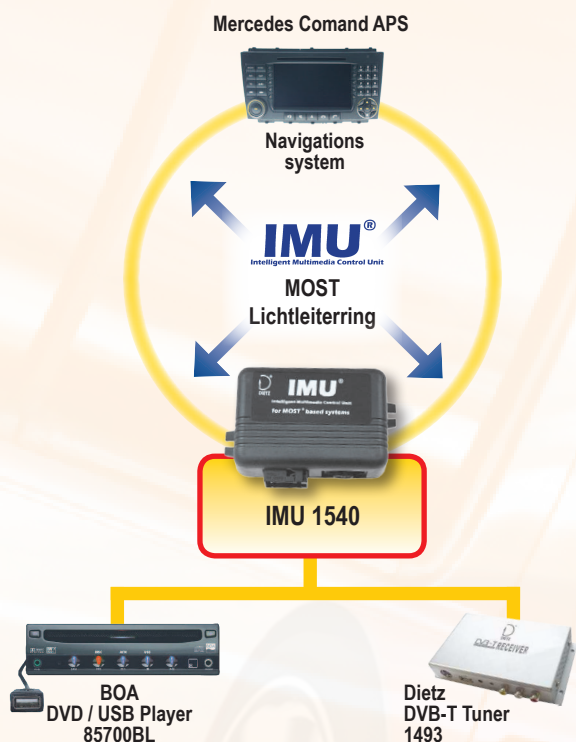

Installationsbeispiel IMU 1540 (Mercedes)