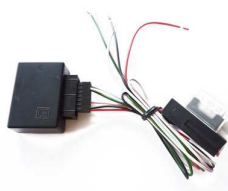

Das Interface 66010 ist ein innovatives Produkt, das Audiotechnik Dietz® speziell für den Car-Hifi-Zubehörmarkt anbietet. Das Gerät erlaubt die Anbindung eines Autoradios oder Radio-/ Navigationsystems mit ein paar einfachen Schritten an nahezu ... weitere Infos unter www.dietz.biz

The interface 66020 is an innovative product that Audiotechnik Dietz® proposes to the car hi-fi accessories market. The unit allows you to connect your car radio or radio/navigation system with simple operations to each car with Can bus protocol. This is possible with ... further informations under www.dietz.biz