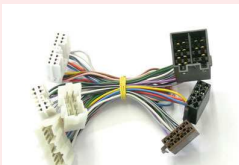

Allgemeines Zubehör

T-Kabelsatz VOLVO bis 2002 T-Cable kit VOLVO bis 2002 18582

EAN: 4016260185827
1:1 Durchverbindung mit ISO Abzweig zum Anschluss von weiterem Zubehör z.B Freisprechanlage.

... weitere Infos unter www.dietz.biz

1:1 through-connection with ISO branch connection to connect further accessories, e. g. hands-free talking station.

... further informations under www.dietz.biz