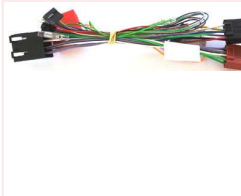

ALFA:147, 156, GT, GTV (ab 2003)FIAT:Panda, Marea, Barchetta (ab 2003), Ducato (ab 2007)Für das Interface 66600 wird noch ein radiospezifisches Adapterkabel benötigt:Alpine (66401)Blaupunkt (66402)Clarion / JVC (66403)Kenwood (66404)Pioneer / Sony ... weitere Infos unter www.dietz.biz

147 2003-2010

Lenkrad Universalinterface, „Ein Interface für 80 Fahrzeuge und 10 Radios“

Stalk interface „One Interface for more than 80 cars and 10 radios“
66600

EAN: 4016260666005