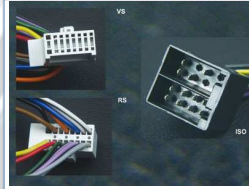

Anschlusskabel für original PANASONIC 16pol. auf ISO Harness for original PANASONIC with 16 pin to ISO

33486

EAN: 4016260334867

Anschlusskabel für original PANASONIC Gerät mit 16pol. Anschlussstecker auf ISO. Passend für folgende Modelle ab 2003: CQ-CRD:115CQ-DFX:100N/201 - 202N - 301/355 - 400N/444 - 444G/501 - 527N - 555N/600N - 572N - 601/666 - 602N - ... weitere Infos unter www.dietz.biz

Harness for original PIONEER with 16 pin connector to ISO. Fits to the following models 2003 on: CQ-CRD:115CQ-DFX:100N/201 - 202N - 301/355 - 400N/444 - 444G/501 - 527N - 555N/600N - 572N - 601/666 - 602N - 700N/701 - 751/777 - 800N/888CQ - ... further informations under www.dietz.biz