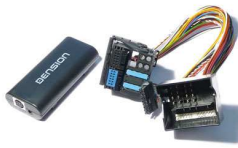

DENSION Gateway100 VW CAN (Quadlock)

DENSION Gateway100 VW CAN (Quadlock)

D-GW16VC1

EAN: 5999550598189

Das Interface ermöglicht die Integration eines iPods in das original VW Radios RCD300, RCD500. Wenn das Fahrzeug mit FIS (Fahrer Informations System) ausgestattet ist, werden die ID3 Tags hier angezeigt. EOS ab 2006Golf V 2004 - 2008Jetta ab 2005Passat ab ... weitere Infos unter www.dietz.biz

The interface allows the integration of an iPod in the original VW radio RCD300, RCD500. When the car has FIS (driver information system), the ID3 tags will be displayed here. EOS 2006 onGolf V 2004 - 2008Jetta 2005 onPassat 2006 onTouran 2003 onThe iPod ... further informations under www.dietz.biz