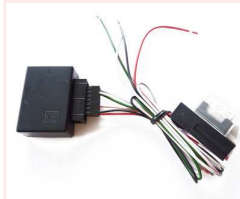

Das Interface 66010 ist ein innovatives Produkt, das Audiotechnik Dietz® speziell für den Car-Hifi Zubehörmarkt anbietet. Das Gerät erlaubt die Anbindung eines Autoradios oder Radio-/Navigationssystems mit ein paar einfachen Schritten an nahezu ... weitere Infos unter www.dietz.biz

The interface 66010 is an innovative product that Audiotechnik Dietz® proposes to the car hifi accessories market. The unit allows you to connect your car radio or radio/navigation system with simple operations to each car with Can bus protocol. This is possible with ... further informations under www.dietz.biz

Voyager 2008-2010

CAN BUS Universalinterface 4. Generation „Ein Interface für über 100 Fahrzeuge“
CAN BUS Universalinterface 4th.generation „One interface for more than 100 cars“

66020

EAN: 4016260666020