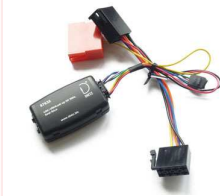

AUDI:A6 (2000 bis 2004)SEAT:Ibiza (2002 bis 2007)VW:(bis 2002)
Für das Interface wird noch ein radiospezifisches Adapterkabel
benötigt:ALPINE (67001)BLAUPUNKT (67002)CLARION (67003)JVC
(67004)KENWOOD DIN (67005)PANASONIC (67006)PANASONIC AV
... weitere Infos unter www.dietz.biz