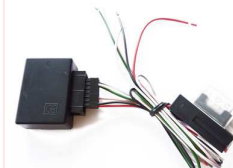

... weitere Infos unter www.dietz.biz

The interface 66010 is an innovative product that Audiotechnik Dietz® proposes to the car hifi accessories market. The unit allows you to connect your car radio or radio/navigation system with simple operations to each car with Can bus protocol. This is possible with ... further informations under www.dietz.biz

CLK 2004-2010

CAN BUS Universalinterface 4. Generation „Ein Interface für über 100 Fahrzeuge“

CAN BUS Universalinterface 4th.generation „One interface for more than 100 cars“

66020

EAN: 4016260660201