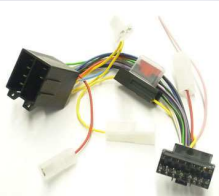

Anschlusskabel für original JVC 13 pol. auf ISO Harness for original JVC with 13 pin to ISO

33521

EAN: 4016260335246

Anschlusskabel für original JVC Gerät mit 13 pol. Anschlussstecker auf ISO. Passend für folgende Modelle: KRST: 404, Steckerabmessung: ca. 9 x 32 mm, Steckerfarbe: schwarz. Alle Angaben ohne Gewähr. Da dem Gerätehersteller eine eventuelle Änderung der ... weitere Infos unter www.dietz.biz

Harness for original JVC with 13 pin connector to ISO. Fits to the following models: KRST: 404, Plug size: approx. 9 x 32 mm, Plug color: black. All information without guarantee. If the head unit manufacture changes the pinning of the connector, compare the ... further informations under www.dietz.biz

Anschlusskabel für original JVC 16 pol. auf ISO Harness for original JVC with 16 pin to ISO

33522

EAN: 4016260335222