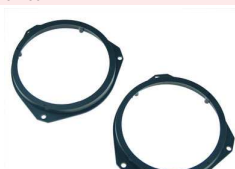

OPEL: Astra H 2005 - 2009 Corsa C 2005 - 2006 FIAT: Grande Punto FORD: Ka ab 2008 Einbauart: Tür vorne Für Lautsprecher: Durchmesser 165mm Inhalt: 1 Paar- Ersatz für 34422 -

... weitere Infos unter www.dietz.biz

OPEL: Astra H 2005 - 2009 Corsa C 2005 - 2006 FIAT: Grande Punto FORD: Ka 2008 on Installation: front door Speaker diameter: 165mm Content: 1 pair replacement for 34422

... further informations under www.dietz.biz