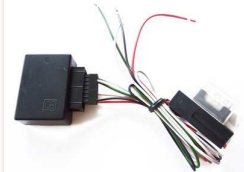

Mondeo 2010-2004

CAN BUS Universalinterface 10. Generation „Ein Interface für über 100 Fahrzeuge“
CAN BUS Universalinterface 10. generation „One interface for more than 100 cars“
66010

EAN: 4016260660102

Das Interface 66010 ist ein innovatives Produkt, das Audiotechnik Dietz® speziell für den Car-Hifi Zubehörmarkt anbietet. Das Gerät erlaubt die Anbindung eines Autoradios oder Radio-/Navigationssystems mit ein paar einfachen Schritten an nahezu
... weitere Infos unter www.dietz.biz

The interface 66010 is an innovative product that Audiotechnik Dietz® proposes to the car hifi accessories market. The unit allows you to connect your car radio or radio/navigation system with simple operations to each car with Can bus protocol. This is possible with
... further informations under www.dietz.biz

Mondeo 2010-2004

CAN BUS Universalinterface 4. Generation „Ein Interface für über 100 Fahrzeuge“
CAN BUS Universalinterface 4th. generation „One interface for more than 100 cars“
66020

EAN: 4016260660201

Das Interfaces 66020 ist ein innovatives Produkt, das Audiotechnik Dietz® speziell für den Car-Hifi Zubehörmarkt anbietet. Das Gerät erlaubt die Anbindung eines Autoradios oder Radio-/Navigationssystems mit ein paar einfachen Schritten an nahezu
... weitere Infos unter www.dietz.biz