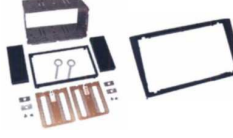

Corsa C / Combo C 2000-2006

Radioblende Doppel-DIN Opel, silber matt
Facia adaptor double-DIN OPEL, silver flat
60051_A

EAN: 4016260000168

Komplettsatz aus Metallrahmen, Halterungen, Montagematerial und Radioblende. OPEL: Agila (ab 2000), Omega (ab 2000), Astra (2000 bis 2004), Vivaro (2000 bis 2006), Corsa C (2000 bis 2006), Meriva, Vectra (2002-2005), Tigra B (ab 2003), Signum (ab 2005) Inhalt: 1 ... weitere Infos unter www.dietz.biz