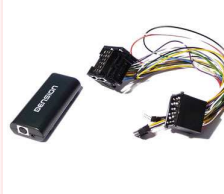

Das Interface ermöglicht die Integration eines iPods in das original BMW Radio in 3er E36 und E46, 5er E39, 7er E38, X3 E83, X5 E53 und Z3. Das Interface ist kompatibel für die Geräte Business, Professional und 4.3 Navigation mit Rundkontakt Anschlussstecker.
... weitere Infos unter www.dietz.biz

The interface allows the integration of an iPod in the original radio in BMW 3 Series E36 and E46, 5 series E39, 7 Series E38, X3 E83, X5 E53 and Z3. The interface is compatible for the equipment Business, Professional and 4.3 Navigation with round contact
... further informations under www.dietz.biz

X3 2004-2006

DENSION Gateway100 BMW 40 Pin DENSION Gateway100 BMW 40 Pin D-GW16BM4

EAN: 5999550598066