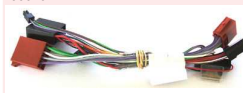

Corsa C / Combo C 2001-2004

Kabelsatz für Lenkradfernbedienung 66600, OPEL
Harness for steering wheel control 66600, OPEL
66670

EAN: 4016260666708

OPEL: alle Fahrzeuge (ab 2004) Für das Interface 66600 wird noch ein radiospezifisches Adapterkabel benötigt: Alpine (66401) Blaupunkt (66402) Clarion / JVC (66403) Kenwood (66404) Pioneer / Sony (66405) Panasonic / Zenec (66406) VDO (66407) Inhalt: 1 Stück ... weitere Infos unter www.dietz.biz

OPEL: all cars (up to 2004) To use the interface 66600 a head unit specific adaptor cable is needed: Alpine (66401) Blaupunkt (66402) Clarion / JVC (66403) Kenwood (66404) Pioneer / Sony (66405) Panasonic / Zenec (66406) VDO (66407) Content: 1 piece ... further informations under www.dietz.biz