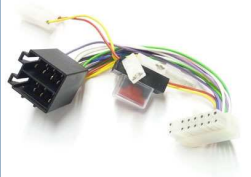

Anschlußkabel für original PIONEER 16 pol. auf ISO Harness for original PIONEER with 16 pin to ISO

33407

EAN: 4016260334072

Anschlußkabel für original PIONEER Gerät mit 16 pol. Anschlußstecker auf ISO. Passend für folgende Modelle: DEHP: 5100R /RB - 6000R - 6100R - 7000R - 7000R-W - 7100R-W, Steckerabmessung: ca. 8 x 33 mm, Steckerfarbe: weiß. Alle ... weitere Infos unter www.dietz.biz

Harness for original PIONEER with 16 pin connector to ISO. Fits to the following models: DEHP: 5100R /RB - 6000R - 6100R - 7000R - 7000R-W - 7100R-W, Plug size: approx. 8 x 33 mm, Plug color: white. All information without guarantee. If the head unit manufacture ... further informations under www.dietz.biz