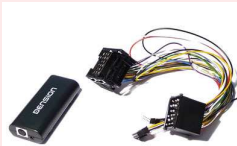

5er 1996-2000

DENSION Gateway100 BMW 17 Pin
DENSION Gateway100 BMW 17 Pin
D-GW16BM1 EAN: 5999550598059