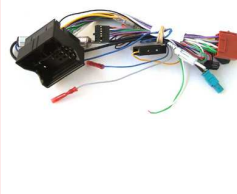

Kabelsatz für CAN-Bus Interface 66020, 66030 MERCEDES: A-Klasse (ab 2003), B-Klasse (ab 2004), C-Klasse (ab 2003), CLK-Klasse (ab 2003), R-Klasse (ab 2006), ML-Klasse (ab 2004), New ML-Klasse (ab 2005), GL-Klasse (ab 2006), SL-Klasse (ab ... weitere Infos unter www.dietz.biz

Harness for CAN interface 66020, 66030 MERCEDES: A-class (2003 on), B-class (2004 on), C-class (2003 on), CLK-class (2003 on), R-class (2006 on), ML-class (2004 on), New ML-class (2005 on), GL-class (2006 on), SL-class (2006 on) including phantom ... further informations under www.dietz.biz

C-Klasse 2005-2010

CAN BUS Interface MERCEDES Quadlock
CAN BUS interface MERCEDES Quadlock
65035

EAN: 4016260650356