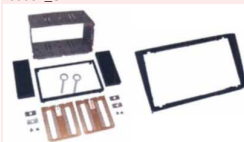

Komplettsatz aus Metallrahmen, Halterungen, Montagmaterial und Radioblende. OPEL: Agila (ab 2000), Omega (ab 2000), Astra (2000 bis 2004), Vivaro (2000 bis 2006), Corsa C (2000 bis 2006), Meriva, Vectra (2002 bis 2005), Tigra B (ab 2003), Signum (ab 2005) Inhalt: ... weitere Infos unter www.dietz.biz

Complete set of metal frames, brackets, mounting material and Facia adaptor. OPEL: Agila (2000 on), Omega (2000 on), Astra (2000 up to 2004), Vivaro (2000 up to 2006), Corsa C (2000 up to 2006), Meriva, Vectra (2002 up to 2005), Tigra B (2003 on), Signum (2005 ... further informations under www.dietz.biz

Vivaro 2001-2007

Radioblende Doppel-DIN OPEL Agila, Corsa, Astra, Vivaro, Vectra
Facia adaptor double-DIN OPEL Agila, Corsa, Astra, Vivaro, Vectra
12.331232-01

EAN: 8715647829175