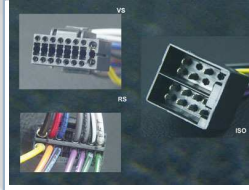

Anschlusskabel für original KENWOOD 16 pol. auf ISO Harness for original KENWOOD with 16 pin to ISO

33456

EAN: 4016260334560

Anschlusskabel für original KENWOOD Gerät mit 16 pol. Anschlussstecker auf ISO. Passend für folgende Modelle: KDC:234SGY - 306 - 307 - 334SGY - 334SAY - 334G - 334SA - 358DAB - 506 - 508 - 757W/C - 2027SA - 2027G - 2031SA - ... weitere Infos unter www.dietz.biz

Harness for original KENWOOD with 16 pin connector to ISO. Fits to the following models: KDC:234SGY - 306 - 307 - 334SGY - 334SAY - 334G - 334SA - 358DAB - 506 - 508 - 757W/C - 2027SA - 2027G - 2031SA - 2031G - 2092R - 3021SA - 3021G - 3021G/A - 3024G/A - ... further informations under www.dietz.biz