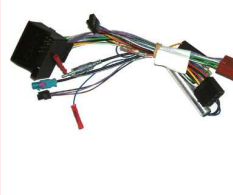

Kabelsatz für CAN-Bus Interface 66020, 66030 OPEL: Corsa (ab 2004), Astra H (ab 2004), Vectra (ab 2004), Signum (ab 2004), Tigra (ab 2004), Zafira (ab 2004), Meriva (ab 2004), Antara (ab 2006) SEAT: Altea (ab 2004), Seat Cordoba (ab 2004), Seat Leon (ab ... weitere Infos unter www.dietz.biz

Harness for CAN interface 66020, 66030 OPEL: Corsa (2004 on), Astra H (2004 on), Vectra (2004 on), Signum (2004 on), Tigra (2004 on), New Zafira (2004 on), Meriva (2004 on), Antara (2006 on), Seat: Altea (2004 on), Cordoba (2004 on), Leon (2004 on), Ibiza ... further informations under www.dietz.biz

Astra H / Astra TwinTop 2004-2009

DENSION Gateway100 OPEL CAN
DENSION Gateway100 OPEL CAN
D-GW160C1

EAN: 5999550598196