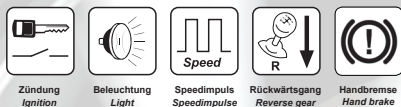

Both interfaces 66020 and 66030 are innovative products that Audiotechnik Dietz® proposes to the car hifi accessories market. The units allow you to connect your car radio or radio/navigation system with simple operations to each car with Can bus protocol. This is possible with the included universal cable kit or with car specific cable adaptors (see car compatibility list on the following pages).

66020 and 66030 have all Can bus protocols built in their memory chips. To select the right protocol, you only need to connect the unit to Can bus car net. Both interfaces are self-programming!

The interface 66020 supplies service outputs such as: positive ignition, positive lights, speedpulse, reverse gear, handbrake.

The interface 66030 supplies not only the service outputs of 66020, but also the steering wheel commands to control the car radio. Thanks to the innovative function amplifier wakeup, the interface is able to control the original car amplifier in order to let it work also with aftermarket headunits!

Updatemöglichkeit über unsere Homepage mit Can Bus Updater Art.-Nr. 66999!

Update possibility via our Homepage with Can Bus Updater item no. 66999!

Gleich mitbestellen, wenn gewünscht: Kfz-spezifische Kabelsätze S. 6ff.
Immediately coorder, if wanted: car specific cable kits, see page 6ff.