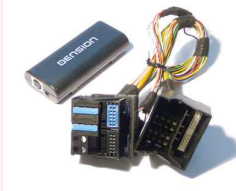

Passat CC 2008-2010

DENSION Gateway100 VW (Quadlock)
GW 100 Interface VW CAN (Quadlock)
D-GW16V21

EAN: 5999550598866

Das Interface ermöglicht die Integration eines iPods in das original VW Radios RCD310, RCD510 und RNS510. Wenn das Fahrzeug mit FIS (Fahrer Informations System) ausgestattet ist, werden die ID3 Tags hier angezeigt. EOS ab 2006 Golf VI ab 2009 Jetta ab

... weitere Infos unter www.dietz.biz

The interface allows the integration of an iPod in the original VW radio RCD310, RCD510 and RNS510. When the car has DIS (driver information system), the ID3 tags will be displayed here. EOS 2006 on Golf VI 2009 on Jetta 2008 on Passat 2006 on Passat CC

... further informations under www.dietz.biz