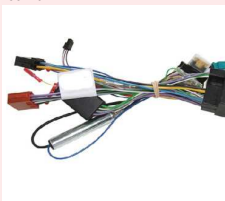

TT 2007-2010

Kabelsatz für CAN 4.+ 5. Generation für AUDI
Harness for CAN 4.+ 5. generation AUDI
66110 EAN: 4016260661109