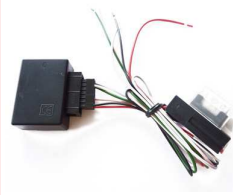

Das Interface 66010 ist ein innovatives Produkt, das Audiotechnik Dietz® speziell für den Car-Hifi Zubehörmarkt anbietet. Das Gerät erlaubt die Anbindung eines Autoradios oder Radio-/Navigationssystems mit ein paar einfachen Schritten an nahezu ... weitere Infos unter www.dietz.biz

The interface 66010 is an innovative product that Audiotechnik Dietz® proposes to the car hifi accessories market. The unit allows you to connect your car radio or radio/navigation system with simple operations to each car with Can bus protocol. This is possible with ... further informations under www.dietz.biz

C-Klasse 2004-2010

CAN BUS Universalinterface 4. Generation „Ein Interface für über 100 Fahrzeuge“
CAN BUS Universalinterface 4th.generation „One interface for more than 100 cars“
66020

EAN: 4016260660201