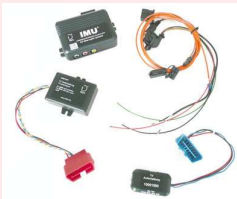

5er 2007

IMU (R) Multimedia Interface BMW 5er E60 und 6er E63 für Baujahr 2007
IMU (R) Multimedia Interface BMW 5er E60 and 6er E63 for modelyear 2007
1559 EAN: 4016260015599