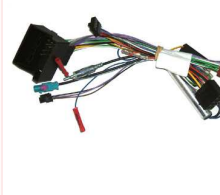

Kabelsatz für CAN-Bus Interface 66020, 66030 OPEL: Corsa (ab 2004), Astra H (ab 2004), Vectra (ab 2004), Signum (ab 2004), Tigra (ab 2004), Zafira (ab 2004), Meriva (ab 2004), Antara (ab 2006) SEAT: Altea (ab 2004), Seat Cordoba (ab 2004), Seat Leon (ab ... weitere Infos unter www.dietz.biz

Harness for CAN interface 66020, 66030 OPEL: Corsa (2004 on), Astra H (2004 on), Vectra (2004 on), Signum (2004 on), Tigra (2004 on), New Zafira (2004 on), Meriva (2004 on), Antara (2006 on), Seat: Altea (2004 on), Cordoba (2004 on), Leon (2004 on), Ibiza ... further informations under www.dietz.biz

Leon 2004-2010

DENSION Gateway100 VW CAN (Quadlock)
DENSION Gateway100 VW CAN (Quadlock)
D-GW16VC1

EAN: 5999550598189