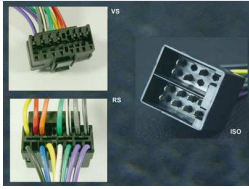

Anschlusskabel für original JVC 16pol / ISO Harness for original JVC with 16 pin to ISO

33520

EAN: 4016260335208

... weitere Infos unter www.dietz.biz
For original JVC 16-pole/ISO.

... further informations under www.dietz.biz