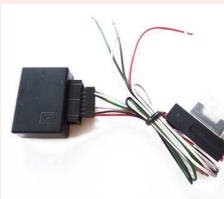

Das Interface 66010 ist ein innovatives Produkt, das Audiotechnik Dietz® speziell für den Car-Hifi Zubehörmarkt anbietet. Das Gerät erlaubt die Anbindung eines Autoradios oder Radio-/Navigationssystems mit ein paar einfachen Schritten an nahezu
... weitere Infos unter www.dietz.biz

*The interface 66010 is an innovative product that Audiotechnik Dietz® proposes to the car hifi accessories market. The unit allows you to connect your car radio or radio/navigation system with simple operations to each car with Can bus protocol. This is possible with
... further informations under www.dietz.biz*

T5 2007-2009

CAN BUS Universalinterface 4. Generation „Ein Interface für über 100 Fahrzeuge“
CAN BUS Universalinterface 4th.generation „One interface for more than 100 cars“
66020

EAN: 4016260660201