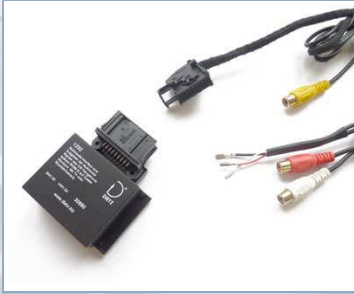

VW Video Out Interface RNS 510 VW video out interface RNS 510

1232

Ermöglicht das Herausführen des Videosignales, das dieses auf weitere Monitore übertragen werden kann. Nur für Navis ab Index „B“ und wenn „TV“ oder Rückfahrkamera angeschlossen sind.

Allows to get the video signal out of VW navigation RNS510, to connect a rear seat monitor. Only for cars with OEM rear view camera or OEM TV Tuner and head unit with software index „B“.

EAN: 4016260012321

... weitere Infos unter www.dietz.biz

... further informations under www.dietz.biz