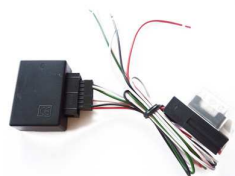

The interface 66010 is an innovative product that Audiotechnik Dietz® proposes to the car hifi accessories market. The unit allows you to connect your car radio or radio/navigation system with simple operations to each car with Can bus protocol. This is possible with ... further informations under www.dietz.biz

Scudo 2007-2010

CAN BUS Universalinterface 4. Generation „Ein Interface für über 100 Fahrzeuge“
CAN BUS Universalinterface 4th. generation „One interface for more than 100 cars“
66020

EAN: 4016260660201