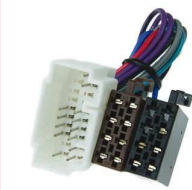

Ignis 2001-2010

KFZ-spezifischer Adapter ISO auf FIAT, HONDA, NISSAN, OPEL, SUZUKI
Car specific adaptor ISO to FIAT, HONDA, NISSAN, OPEL, SUZUKI
19437

EAN: 4016260194379

Ersatz für 19477 & 19604 Passend für: FIAT: Sedici ab 2006 HONDA: Accord 1998 bis 2008, Civic 2001 bis 2005, CRV 1999 bis 2006, Element ab 2003, FR-V 2004 bis 2007, Insight 2000 bis 2006, Integra 2002 bis 2006, Logo ab 1999, Prelude 1999 bis 2001, ... weitere Infos unter www.dietz.biz

Replacement for 19477 and 19604 For: FIAT: Sedici 2006 on HONDA: Accord 1998 up to 2008, Civic 2001 up to 2005, CRV 1999 up to 2006, Element 2003 on, FR-V 2004 up to 2007, Insight 2000 up to 2006, Integra 2002 up to 2006, Logo 1999 on, Prelude ... further informations under www.dietz.biz

Ignis 2004-2008

Radioblende Doppel-DIN OPEL, SUZUKI
Facia adaptor double-DIN OPEL, SUZUKI
12.331232-13

EAN: 8715647829281