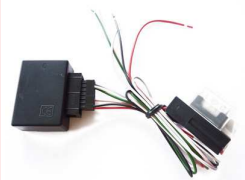

Polo 2009-2010

CAN BUS Universalinterface 10. Generation „Ein Interface für über 100 Fahrzeuge“
CAN BUS Universalinterface 10. generation „One interface for more than 100 cars“
66010

EAN: 4016260660102

... weitere Infos unter www.dietz.biz

The interface 66010 is an innovative product that Audiotechnik Dietz® proposes to the car hifi accessories market. The unit allows you to connect your car radio or radio/navigation system with simple operations to each car with Can bus protocol. This is possible with

... further informations under www.dietz.biz