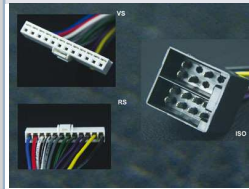

Anschlusskabel für original PIONEER 12pol. auf ISO Harness for original PIONEER with 12 pin to ISO

33412

EAN: 4016260334126

Anschlusskabel für original PIONEER Gerät mit 12pol. Anschlussstecker auf ISO. Passend für folgende Modelle: KEH:2500R - 2530R/KEHP:3600R - 3630R - 4600R - 4610R - 4630R - 4010 - 4011 - 5010R - 6010R Steckerabmessung: einreihig ... weitere Infos unter www.dietz.biz

Harness for original PIONEER with 12 pin connector to ISO. Fits to the following models: KEH:2500R - 2530R/KEHP:3600R - 3630R - 4600R - 4610R - 4630R - 4010 - 4011 - 5010R - 6010R Plug size: approx. 6 x 43 mm Plug color: white All information without ... further informations under www.dietz.biz