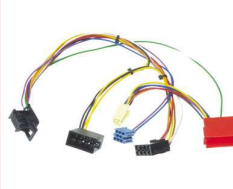

Für AUDI Fahrzeuge mit CAN Anbindung über MINI ISO Stecker. OEM Geräte mit CAN BUS: Concert II, Chorus II, Symphony II. AUDI: A2, A3, A4 ab 01/2000, A6, TT ab 07/2001 Inhalt: 1 Stück

... weitere Infos unter www.dietz.biz

AUDI models with MINI ISO. Radio: Concert II, Chorus II, Symphony II. AUDI: A2, A3, A4 01/2000 on, A6, TT 07/2001 on Content: 1 piece

... further informations under www.dietz.biz

A2 2000-2005

CAN BUS Interface -"2. Generation" VW-Gruppe
CAN BUS interface -"2. Generation" VW-Group
63020

EAN: 4016260630204