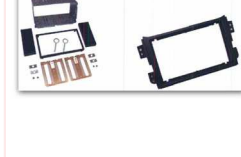

Komplettsset aus Metallrahmen, Halterungen, Montagmaterial und Radioblende. OPEL: Agila (ab 2008) SUZUKI: Splash (ab 2008) Inhalt: 1 Set Farbe: schwarz alt: 12.331232-19

... weitere Infos unter www.dietz.biz

Complete set of metal frames, brackets, mounting material and Facia adaptor. OPEL: Agila (2008 on) SUZUKI: Splash (2008 on) Content: 1 Set Color: black old: 12.331232-19

... further informations under www.dietz.biz

Agila 2008-2010

DENSION Gateway100 SUZUKI
DENSION Gateway100 SUZUKI
D-GW16SU1

EAN: 5999550598073