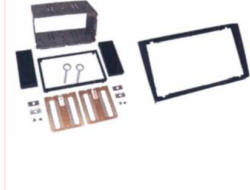

Komplettsset aus Metallrahmen, Halterungen, Montagmaterial und Radioblende. OPEL: Agila (ab 2000), Omega (ab 2000), Astra (2000 bis 2004), Vivaro (2000 bis 2006), Corsa C (2000 bis 2006), Meriva, Vectra (2002 bis 2005), Tigra B (ab 2003), Signum (ab 2005) Inhalt: ... weitere Infos unter www.dietz.biz

Complete set of metal frames, brackets, mounting material and Facia adaptor. OPEL: Agila (2000 on), Omega (2000 on), Astra (2000 up to 2004), Vivaro (2000 up to 2006), Corsa C (2000 up to 2006), Meriva, Vectra (2002 up to 2005), Tigra B (2003 on), Signum (2005 ... further informations under www.dietz.biz

Tigra Twin Top 2005-2010

CAN BUS Interface Innenraum
CAN BUS Interface, interior CAN
62006

EAN: 4016260620069