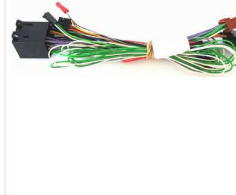

Kabelsatz für CAN-Bus Interface 66020, 66030 MERCEDES: Sprinter-Klasse (ab 2007), Vito-/Viano-Klasse (ab 2003), C-Klasse (ab 2007) Für das Interface 66030 wird noch ein radiospezifisches Adapterkabel benötigt: Alpine (66401) ... weitere Infos unter www.dietz.biz

Harness for CAN interface 66020, 66030 MERCEDES: Sprinter-class (2007 on), Vito-/Viano-class (2003 on) C-class (2007 on) To use the interface 66030 a head unit specific adaptor cable is needed: Alpine (66401) Blaupunkt (66402) Clarion / JVC (66403) Kenwood (66404) ... further informations under www.dietz.biz

CL 1999-2003

MERCEDES Video Adapter für original MERCEDES TV-Tuner
MERCEDES Video Adapter for TV-Tuner
1201

EAN: 4016260012017