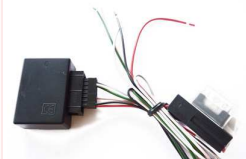

Das Interface 66010 ist ein innovatives Produkt, das Audiotechnik Dietz® speziell für den Car-Hifi Zubehörmarkt anbietet. Das Gerät erlaubt die Anbindung eines Autoradios oder Radio-/ Navigationssystems mit ein paar einfachen Schritten an nahezu ... weitere Infos unter www.dietz.biz

The interface 66010 is an innovative product that Audiotechnik Dietz® proposes to the car hifi accessories market. The unit allows you to connect your car radio or radio/navigation system with simple operations to each car with Can bus protocol. This is possible with ... further informations under www.dietz.biz

Sprinter 2008-2010

CAN BUS Universalinterface 4. Generation „Ein Interface für über 100 Fahrzeuge“

CAN BUS Universalinterface 4th. generation „One interface for more than 100 cars“

66020

EAN: 4016260660201