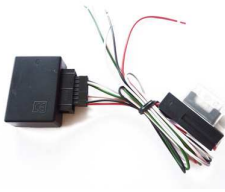

Das Interface 66010 ist ein innovatives Produkt, das Audiotechnik Dietz® speziell für den Car-Hifi Zubehörmarkt anbietet. Das Gerät erlaubt die Anbindung eines Autoradios oder Radio-/Navigationssystems mit ein paar einfachen Schritten an nahezu ... weitere Infos unter www.dietz.biz

The interface 66010 is an innovative product that Audiotechnik Dietz® proposes to the car hifi accessories market. The unit allows you to connect your car radio or radio/navigation system with simple operations to each car with Can bus protocol. This is possible with ... further informations under www.dietz.biz

Altea 2004-2009

CAN BUS Universalinterface 4. Generation „Ein Interface für über 100 Fahrzeuge“
CAN BUS Universalinterface 4th.generation „One interface for more than 100 cars“
66020

EAN: 4016260660201