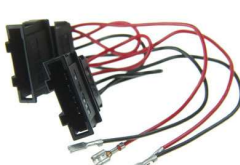

Inhalt 2 Stück.

... weitere Infos unter www.dietz.biz

Content: 2 pcs

... further informations under www.dietz.biz

Lautsprecher Adapterkabel 2 pol. FORD Focus, Ka

Loudspeaker adaptor 2pol. FORD Focus, Ka

32815

EAN: 4016260328156