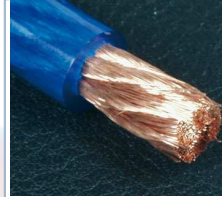

Aufbau: 7x7x23x0,2 mm

... weitere Infos unter www.dietz.biz

Assembling: 7x7x23x0.2 mm

... further informations under www.dietz.biz

Powerkabel ECO, rot, 1,5 mm², 10 m
Power cable ECO, red, 1.5 mm², 10 m

23176

EAN: 4016260231760