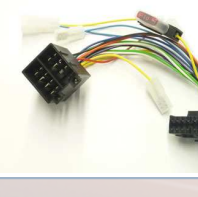

Anschlusskabel für original AIWA 16 pol. auf ISO Harness for original AIWA with 16 pin to ISO

33531

EAN: 4016260335314

Anschlusskabel für original AIWA Gerät mit 16 pol. Anschlussstecker auf ISO. Passend für folgende Modelle: CDC Serie, Steckerabmessung: ca. 12 x 28 mm, Steckerfarbe: schwarz. Alle Angaben ohne Gewähr. Da dem Gerätehersteller eine eventuelle Änderung der ... weitere Infos unter www.dietz.biz

Harness for original AIWA with 16 pin connector to ISO. Fits to the following models: SERIES CDC, Plug size: approx. 12 x 28 mm, Plug color: black. All information without guarantee. If the head unit manufacture changes the pinning of the connector, compare the ... further informations under www.dietz.biz