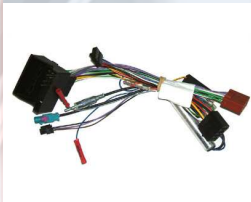

Kabelsatz für CAN-Bus Interface 66020, 66030. OPEL: verschiedene Modelle, SEAT: verschiedene Modelle, VW: verschiedene Modelle. Lieferung inkl. Doppel-Phantomspeiseadapter. Für das Interface 66030 wird noch ein radiospezifisches

... weitere Infos unter www.dietz.biz

Harness for CAN interface 66020, 66030. OPEL: different cars, SEAT: different cars, VW: different cars. Delivery including double phantom infeed adaptor. To use the interface 66030 a head unit specific adaptor cable is needed: Alpine (66401), Blaupunkt (66402)