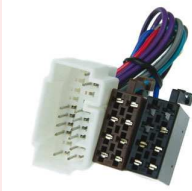

Ersatz für 19477 & 19604 Passend für: FIAT: Sedici ab 2006 HONDA: Accord 1998 bis 2008, Civic 2001 bis 2005, CRV 1999 bis 2006, Element ab 2003, FR-V 2004 bis 2007, Insight 2000 bis 2006, Integra 2002 bis 2006, Logo ab 1999, Prelude 1999 bis 2001, ... weitere Infos unter www.dietz.biz

Replacement for 19477 and 19604 For: FIAT: Sedici 2006 on HONDA: Accord 1998 up to 2008, Civic 2001 up to 2005, CRV 1999 up to 2006, Element 2003 on, FR-V 2004 up to 2007, Insight 2000 up to 2006, Integra 2002 up to 2006, Logo 1999 on, Prelude ... further informations under www.dietz.biz

Sedici 2006-2010

Lenkradinterface für FIAT, SUZUKI
Steering wheel control interface for FIAT, SUZUKI

67669

EAN: 4016260676691