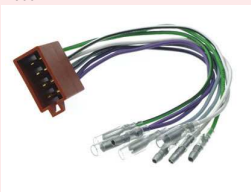

... weitere Infos unter www.dietz.biz

... further informations under www.dietz.biz

Allgemeines Zubehör

KFZ-spezifischer Adapter ISO auf VW, FORD, SEAT
Car specific adaptor ISO to VW, FORD, SEAT
19465

EAN: 4016260194652