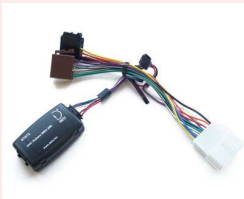

SUBARU: WRX (ab 2008), Forester (ab 2009) Für das Interface wird noch ein radiospezifisches Adapterkabel benötigt: Alpine (67001) Blaupunkt (67002) Clarion (67003) JVC (67004) Kenwood DIN (67005) Panasonic (67006) Panasonic AV (67007) Sony / Pioneer ... weitere Infos unter www.dietz.biz

SUBARU: WRX (2008 on), Forester (2009 on) To use the interface a head unit specific adaptor cable is needed: ALPINE (67001) BLAUPUNKT (67002) CLARION (67003) JVC (67004) KENWOOD DIN (67005) PANASONIC (67006) PANASONIC AV (67007) Sony / ... further informations under www.dietz.biz

Justy 2008-2010

Radioblende Doppel-DIN DAIHATSU, SUBARU
Radioblende Doppel-DIN DAIHATSU Sirion/SUBARU
12.331088-04

EAN: 8715647906623