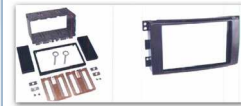

Radioblende Doppel-DIN SMART For Two ab 2007, schwarz

Facia adaptor double-DIN SMART For Two 2007 on, black

60037

EAN: 4016260600375

Komplettset aus Metallrahmen, Halterungen, Montagematerial und Radioblende. Inhalt: 1 Set. Farbe: schwarz. Zalt: 12.331190-18

... weitere Infos unter www.dietz.biz

Complete set of metal frames, brackets, mounting material and Facia adaptor. Contents: 1 Set. Color: black. Zalt: 12.331190-18

... further informations under www.dietz.biz