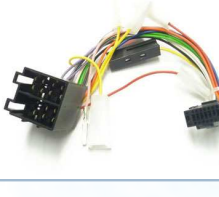

Anschlusskabel für original ALPINE 16 pol. auf ISO Harness for original ALPINE with 16 pin to ISO

33464

EAN: 4016260334645

Anschlusskabel für original ALPINE Gerät mit 16pol. Anschlussstecker auf ISO. Passend für folgende Modelle: CDA: 9812/3 RR - 9812/5 RB - 9830/31 R - 9833/35 R, NVA: N033 R, CDE: 9827 R/ RM - 9827 R - 9828 RB, CDM: 9823 R/RR - 9825 RB, CVA: 1003 ... weitere Infos unter www.dietz.biz

Harness for original ALPINE with 16 pin connector to ISO. Fits to the following models: CDA: 9812/3 RR - 9812/5 RB - 9830/31 R - 9833/35 R, NVA: N033 R, CDE: 9827 R/RR - 9827 RR - 9828 RB, CDM: 9823 R/RR - 9825 RB, CVA: 1003 R, TDA: 7592 R, TDM: ... further informations under www.dietz.biz