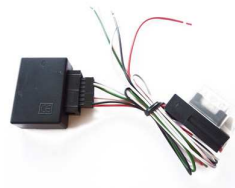

Das Interface 66010 ist ein innovatives Produkt, das Audiotechnik Dietz® speziell für den Car-Hifi Zubehörmarkt anbietet. Das Gerät erlaubt die Anbindung eines Autoradios oder Radio-/Navigationssystems mit ein paar einfachen Schritten an nahezu

... weitere Infos unter www.dietz.biz

The interface 66010 is an innovative product that Audiotechnik Dietz® proposes to the car hifi accessories market. The unit allows you to connect your car radio or radio/navigation system with simple operations to each car with Can bus protocol. This is possible with

... further informations under www.dietz.biz

C4 2004-2007

CAN BUS Interface Motorraum
CAN BUS Interface MOTOR-CAN
61002

EAN: 4016260610022