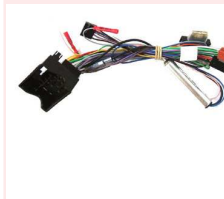

C2 2006-2010

Kabelsatz für CAN 4.+ 5. Generation PEUGEOT, CITROEN, FIAT
Harness for CAN 4.+ 5. generation PEUGEOT, CITROEN, FIAT
66155 EAN: 4016260661550