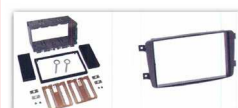

C-Klasse 2000-2004

Radioblende Doppel-DIN MERCEDES
Facia adaptor double-DIN MERCEDES

60028

EAN: 4016260600283

Komplettsatz aus Metallrahmen, Halterungen, Montagmaterial und Radioblende. MERCEDES: C-Klasse W203 (bis 2004), CLK-Klasse W209 (bis 2004), SLK-Klasse (bis 2004), Vito-Klasse W639/Inhalt: 1 Set/Farbe: schwarz/zalt: 12.331190-04

... weitere Infos unter www.dietz.biz

Complete set of metal frames, brackets, mounting material and facia adaptor. C-class W203 (up to 2004), CLK-class W209 (up to 2004), SLK-class (up to 2004), Vito-class W639/Content: 1 Set/Color: black/zalt: 12.331190-04

... further informations under www.dietz.biz