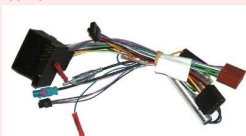

Kabelsatz für CAN-Bus Interface 66020, 66030/AUDI:A3 (ab 2007), A4 (ab 2007), TT (ab 2007)/VW-Golf V (ab 2004), Golf Plus (ab 2004), Touran (ab 2004), Passat (ab 2004), Touareg (ab 2004), Touareg (ab 2007), Eos (ab 2007), Multivan (ab 2007) inklusive ... weitere Infos unter www.dietz.biz

Harness for CAN interface 66020, 66030/AUDI:A3 (2007 on), A4 (2007 on), TT (2007 on), VW:Golf V (2004 on), Golf Plus (2004 on), Touran (2004 on), Passat (2004 on), Touareg (2004 on), Touareg (2007 on), Eos (2007 on), Multivan (2007 on) including phantom ... further informations under www.dietz.biz

Tiguan 2007-2010

USB Interface VW, AUDI, SKODA Alternativ: Interface D-GW33VW1
USB Interface VW, AUDI, SKODA A-Ersatz Interface D-GW33VW1
73012

EAN: 4016260730126