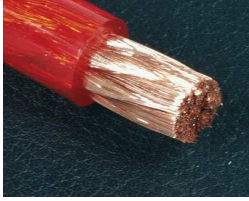

Powerkabel OFC, 35 mm², rot-transparent, 25 m
Power cable OFC, 35 mm², transparent-red, 25 m

23218

EAN: 4016260232187

COMPETITION LINE: Hoch flexibel, aus reinstem OFC Kupfer.

... weitere Infos unter www.dietz.biz

High flexible cable made of pure OFC copper.

... further informations under www.dietz.biz

COMPETITION LINE: Hoch flexibel, aus reinstem OFC Kupfer.

... weitere Infos unter www.dietz.biz

High flexible cable made of pure OFC copper.

... further informations under www.dietz.biz

Powerkabel OFC, 35 mm², blau-transparent, 25 m
Power cable OFC, 35 mm², transparent-blue, 25 m

23219

EAN: 4016260232194