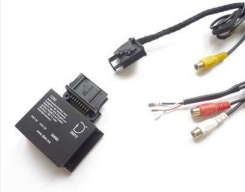

Allows to get the video signal out of VW navigation RNS510, to connect a rear seat monitor. Only for cars with OEM rear view camera or OEM TV Tuner and head unit with software index „B“.

... further informations under www.dietz.biz

Passat 2008-2010

Kabelsatz RNS510 zum IMU 1510/1511 (ohne original Rückfahrkamera)
Cable kit RNS510 to IMU 1510/1511 (without OEM rear view camera)
1504

EAN: 4016260015049