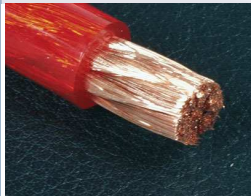

Aufbau: 7x7x23x0,2 mm

... weitere Infos unter www.dietz.biz

Assembling: 7x7x23x0.2 mm

... further informations under www.dietz.biz

Powerkabel OFC, 70 mm², rot-transparent, 10 m
Power cable OFC, 70 mm², transparent-red, 10 m

23214

EAN: 4016260232149