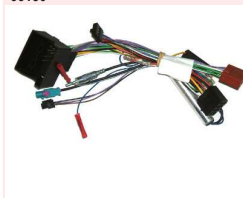

Kabelsatz für CAN-Bus Interface 66020, 66030 OPEL: Corsa (ab 2004), Astra H (ab 2004), Vectra (ab 2004), Signum (ab 2004), Tigra (ab 2004), Zafira (ab 2004), Meriva (ab 2004), Antara (ab 2006) SEAT: Altea (ab 2004), Seat Cordoba (ab 2004), Seat Leon (ab ... weitere Infos unter www.dietz.biz

Harness for CAN interface 66020, 66030 OPEL: Corsa (2004 on), Astra H (2004 on), Vectra (2004 on), Signum (2004 on), Tigra (2004 on), New Zafira (2004 on), Meriva (2004 on), Antara (2006 on), Seat: Altea (2004 on), Cordoba (2004 on), Leon (2004 on), Ibiza ... further informations under www.dietz.biz