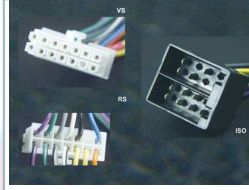

Anschlusskabel für original KENWOOD 14 pol. auf ISO Harness for original KENWOOD with 14 pin to ISO

33452

EAN: 4016260334522

Anschlusskabel für original KENWOOD Gerät mit 14 pol. Anschlussstecker auf ISO. Passend für folgende Modelle: KRC:254D/N - 354C/D - 354L/N - 454L/D - 557N/L - 654RD - 654L - 757W/C - 854RD - 854RL - 1054R Steckerabmessung: ca. 9 ... weitere Infos unter www.dietz.biz

Harness for original KENWOOD with 14 pin connector to ISO. Fits to the following models: KRC:254D/N - 354C/D - 354L/N - 454L/D - 557N/L - 654RD - 654L - 757W/C - 854RD - 854RL - 1054R Plug size: approx. 9 x 29 mm Plug color: white All information without ... further informations under www.dietz.biz