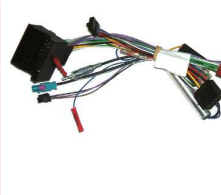

Kabelsatz für CAN-Bus Interface 66020, 66030 OPEL: Corsa (ab 2004), Astra H (ab 2004), Vectra (ab 2004), Signum (ab 2004), Tigra (ab 2004), Zafira (ab 2004), Meriva (ab 2004), Antara (ab 2006) SEAT: Altea (ab 2004), Seat Cordoba (ab 2004), Seat Leon (ab ... weitere Infos unter www.dietz.biz

Harness for CAN interface 66020, 66030 OPEL: Corsa (2004 on), Astra H (2004 on), Vectra (2004 on), Signum (2004 on), Tigra (2004 on), New Zafira (2004 on), Meriva (2004 on), Antara (2006 on), Seat: Altea (2004 on), Cordoba (2004 on), Leon (2004 on), Ibiza ... further informations under www.dietz.biz

Leon 1999

Fiscon FSE VW Basic
Fiscon FSE VW Basic
36495

EAN: 4016260364956