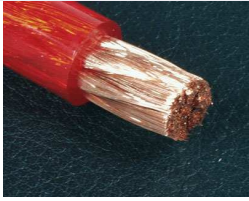

Powerkabel OFC, 50 mm², rot-transparent, 15 m
Power cable OFC, 50 mm², transparent-red, 15 m

23216

EAN: 4016260232163

COMPETITION LINE: Hoch flexibel, aus reinstem OFC Kupfer.

... weitere Infos unter www.dietz.biz

High flexible cable made of pure OFC copper.

... further informations under www.dietz.biz

COMPETITION LINE: Hoch flexibel, aus reinstem OFC Kupfer.

... weitere Infos unter www.dietz.biz

High flexible cable made of pure OFC copper.

... further informations under www.dietz.biz