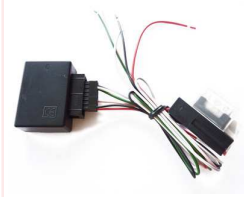

Das Interface 66010 ist ein innovatives Produkt, das Audiotechnik Dietz® speziell für den Car-Hifi Zubehörmarkt anbietet. Das Gerät erlaubt die Anbindung eines Autoradios oder Radio-/Navigationssystems mit ein paar einfachen Schritten an nahezu ... weitere Infos unter www.dietz.biz

The interface 66010 is an innovative product that Audiotechnik Dietz® proposes to the car hifi accessories market. The unit allows you to connect your car radio or radio/navigation system with simple operations to each car with Can bus protocol. This is possible with ... further informations under www.dietz.biz

X6 2008-2010

CAN BUS Universalinterface 4. Generation „Ein Interface für über 100 Fahrzeuge“
CAN BUS Universalinterface 4th.generation „One interface for more than 100 cars“
66020

EAN: 4016260660201