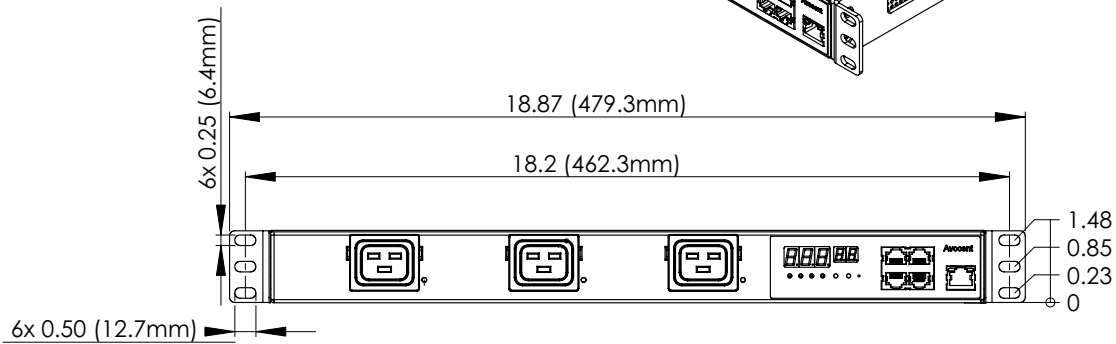

PM 3000 PDU Models

- PM3001H-401
- PM3003H-401