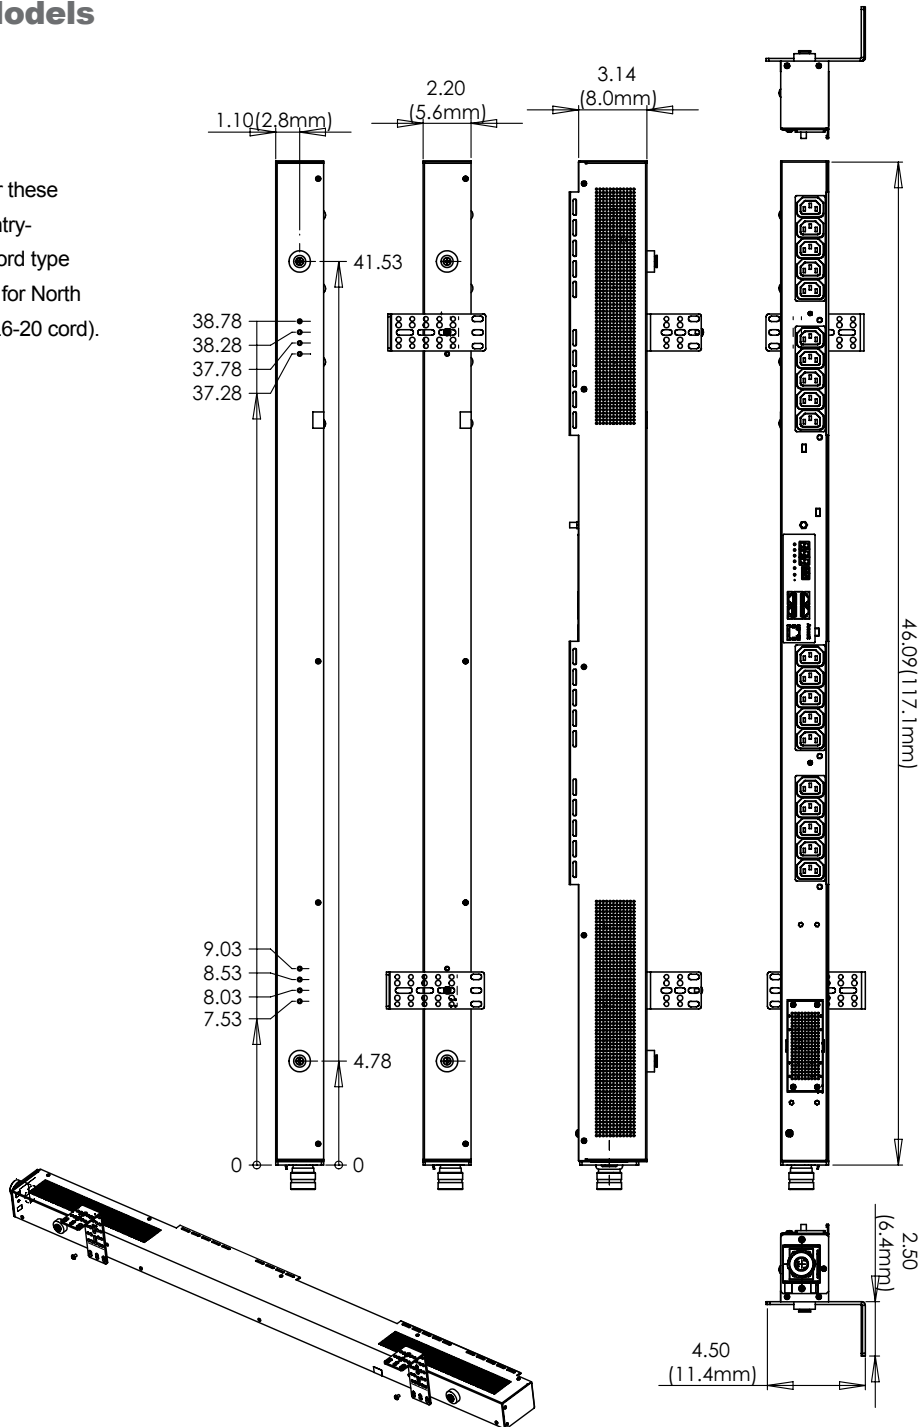

SPECIFICATIONS GUIDE Rack Bracket For PM PDUs

PM 1000 PDU Models

PM1012V-401

PM1013V-401

PM1014V-xxx*

* The actual part number for these models ends with the country-specific code and power cord type (for example, -001 is used for North America and includes an L6-20 cord).