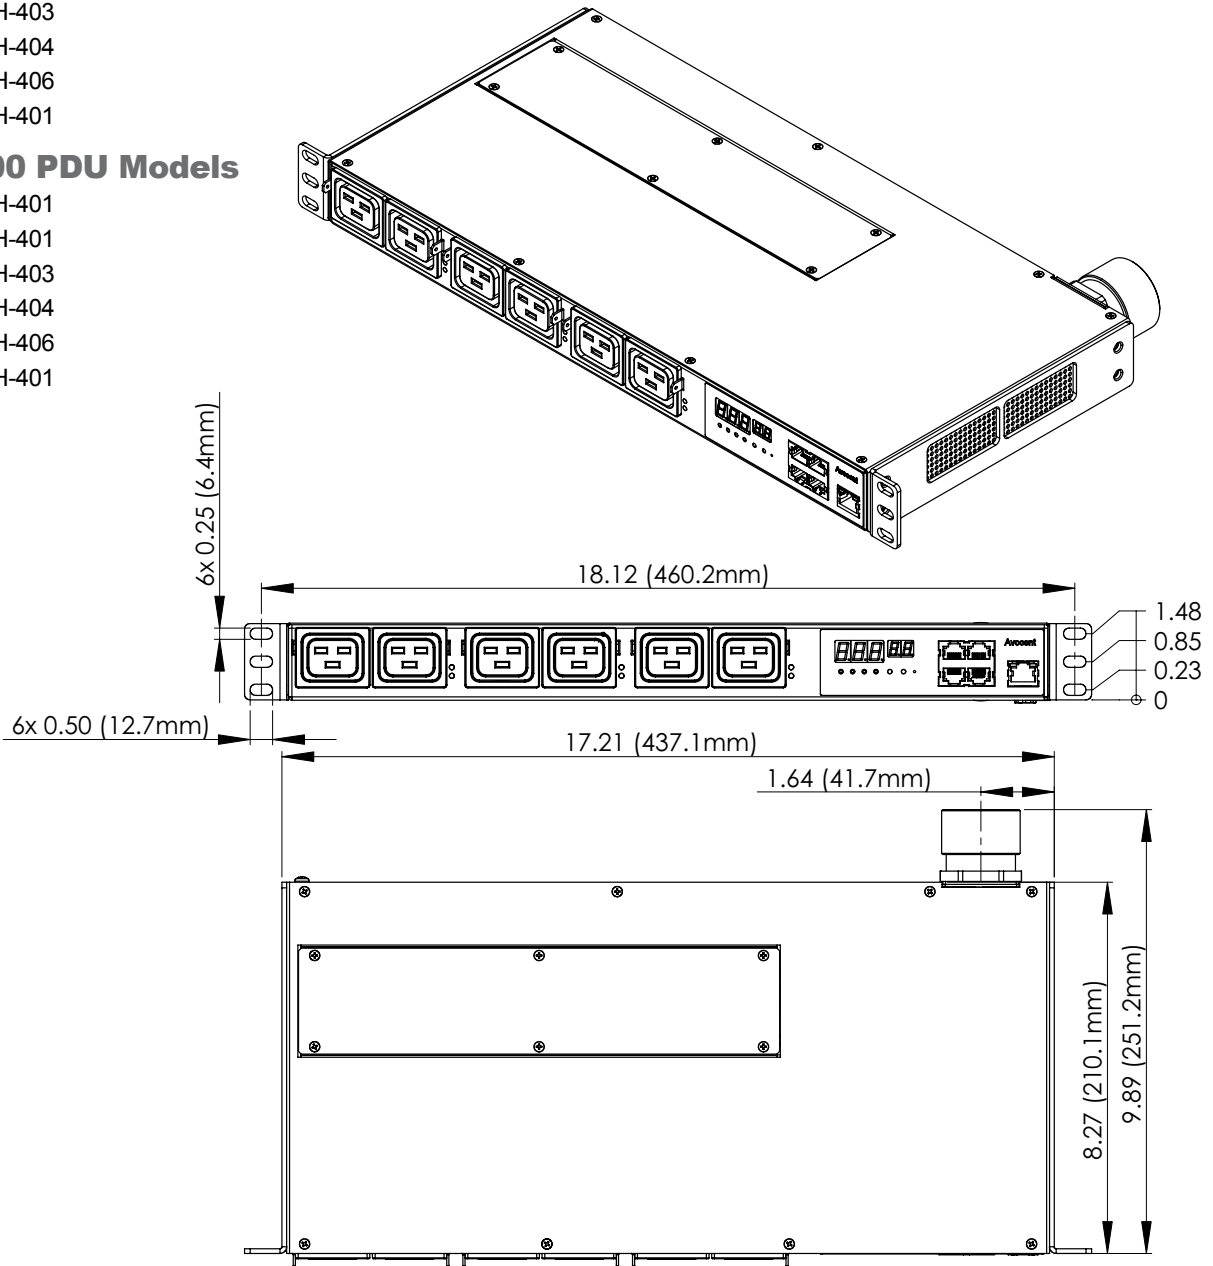

PM 3000 PDU Models

- PM3002H-401
- PM3004H-401
- PM3005H-403
- PM3005H-404
- PM3005H-406
- PM3006H-401