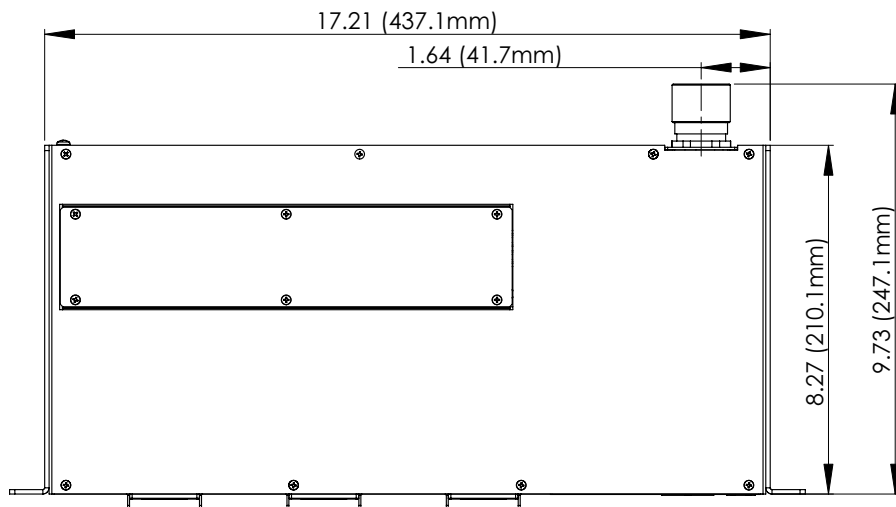

PM 3000 PDU Models

- PM3001H-401
- PM3003H-401