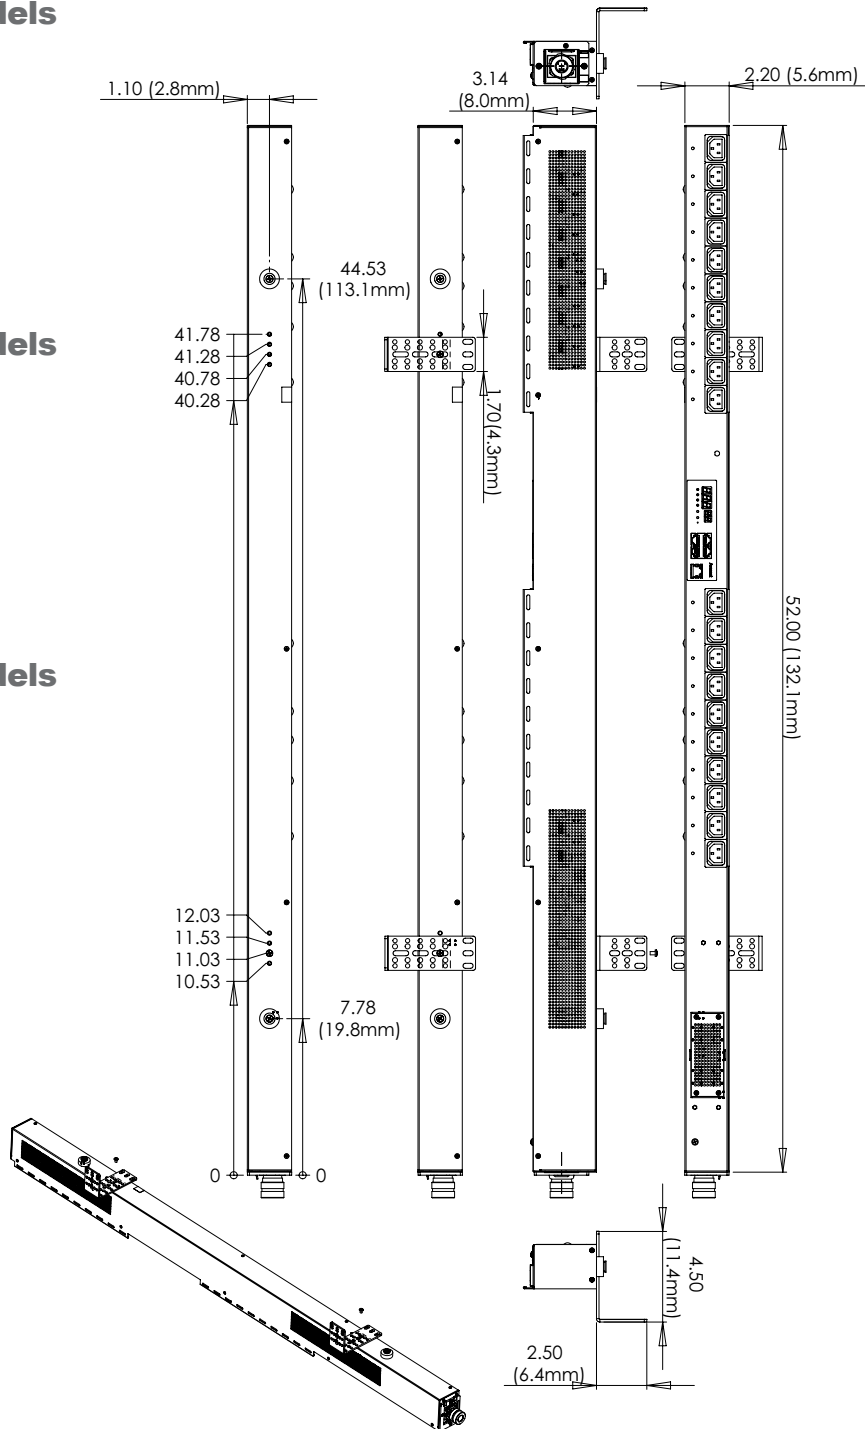

PM 3000 PDU Models

- PM3001V-401
- PM3002V-401
- PM3003V-401
- PM3004V-401
- PM3005V-403
- PM3005V-404
- PM3005V-406
- PM3006V-401