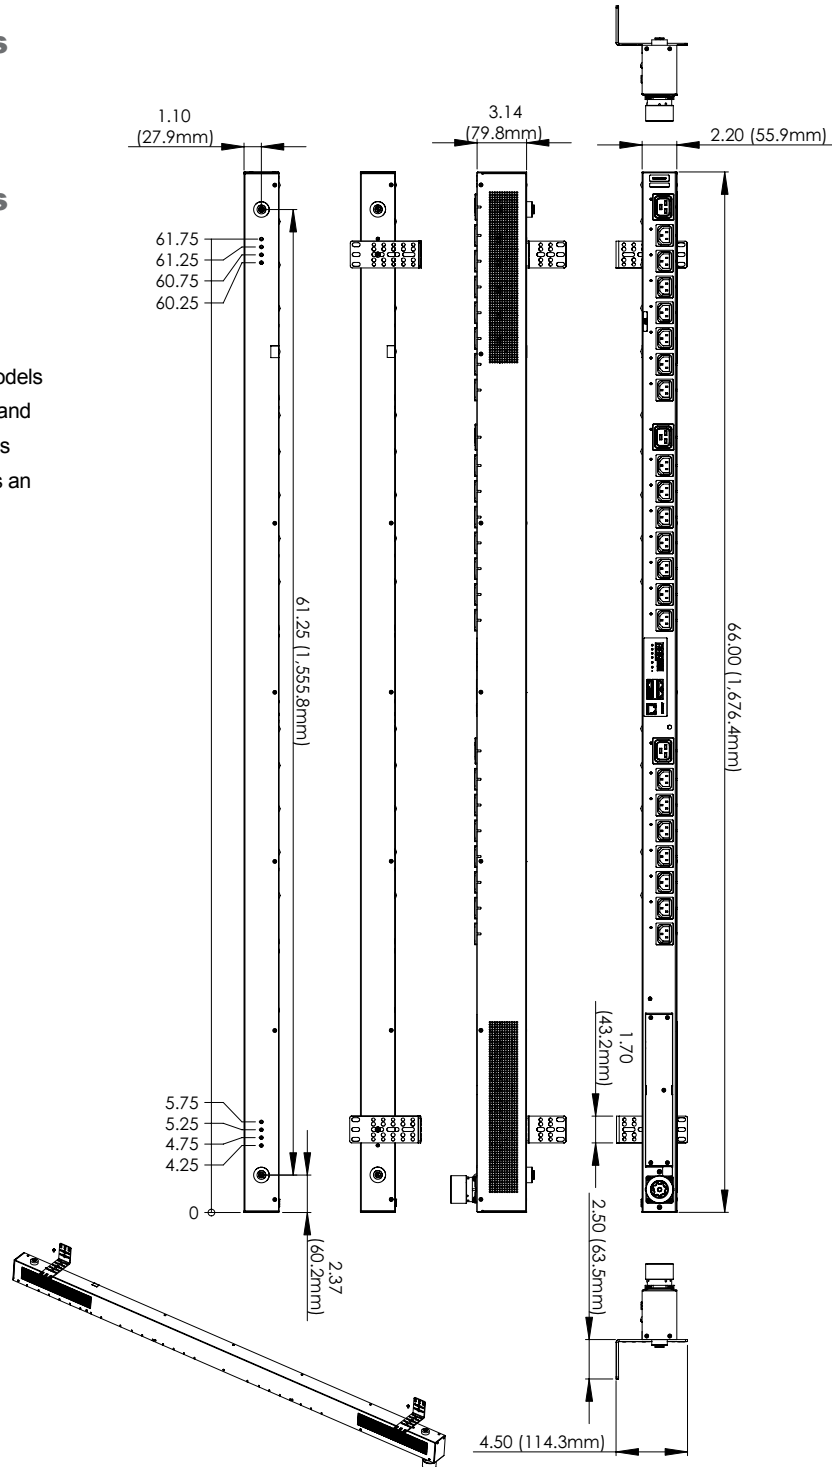

PM 3000 PDU Models

- PM3010V-401
- PM3011V-401
- PM3012V-xxx*

* The actual part number for these models ends with the country-specific code and power cord type (for example, -001 is used for North America and includes an L6-20 cord).