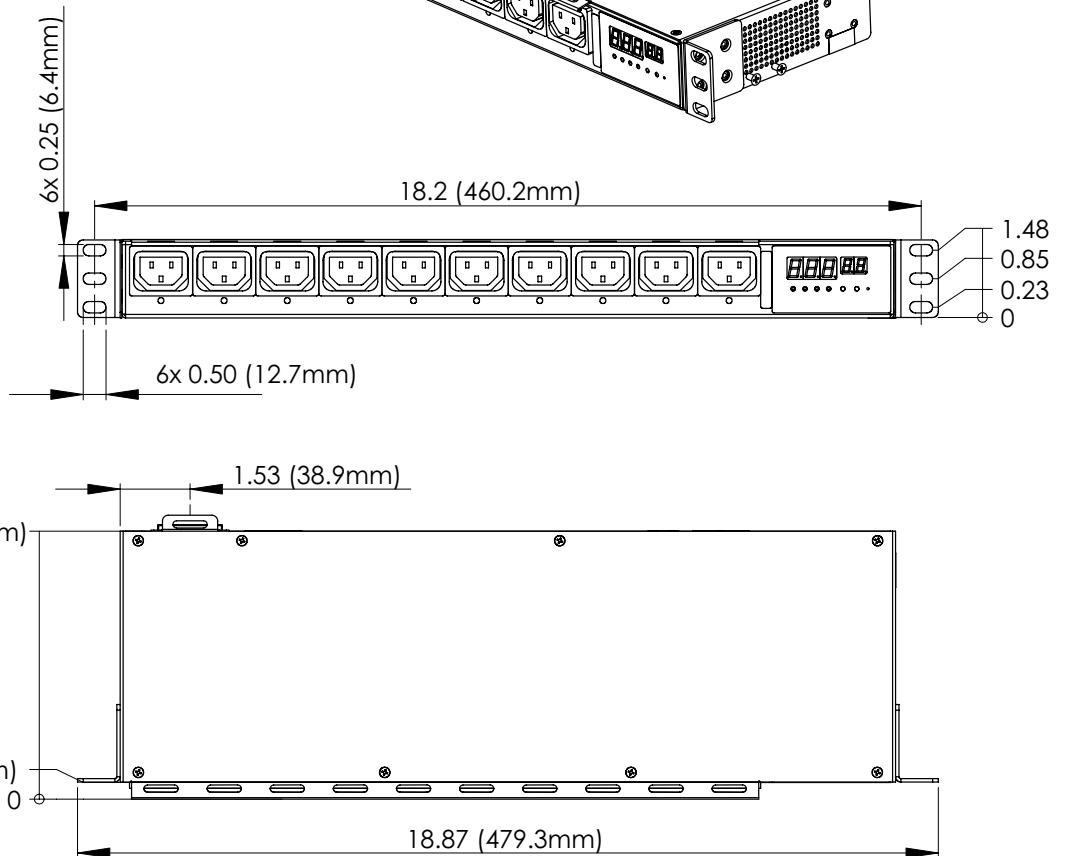

**PM 2000 PDU Models**

- PM2007H-401
- PM2008H-401
- PM2009H-xxx\*

**PM 3000 PDU Models**

- PM3007H-401
- PM3008H-401
- PM3009H-xxx\*

\* The actual part number for these models ends with the country-specific code and power cord type (for example, -001 is used for North America and includes an L6-20 cord).