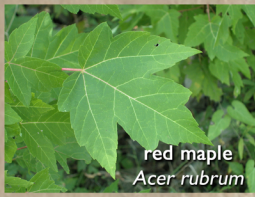

Leaves of Louisiana Forests

red maple
Acer rubrum
palmate leaf venation

red buckeye
Aesculus pavia
palmate leaflet arrangement

river birch
Betula nigra
rhombic leaf shape

French mulberry
Callicarpa americana
serrate leaf margins

flowering dogwood
Cornus florida
arcuate leaf venation

American beech
Fagus grandifolia
pinnate leaf venation

slash pine
Pinus elliottii
aciculate leaves in fascicles

green ash
Fraxinus pennsylvanica
opposite leaf arrangement