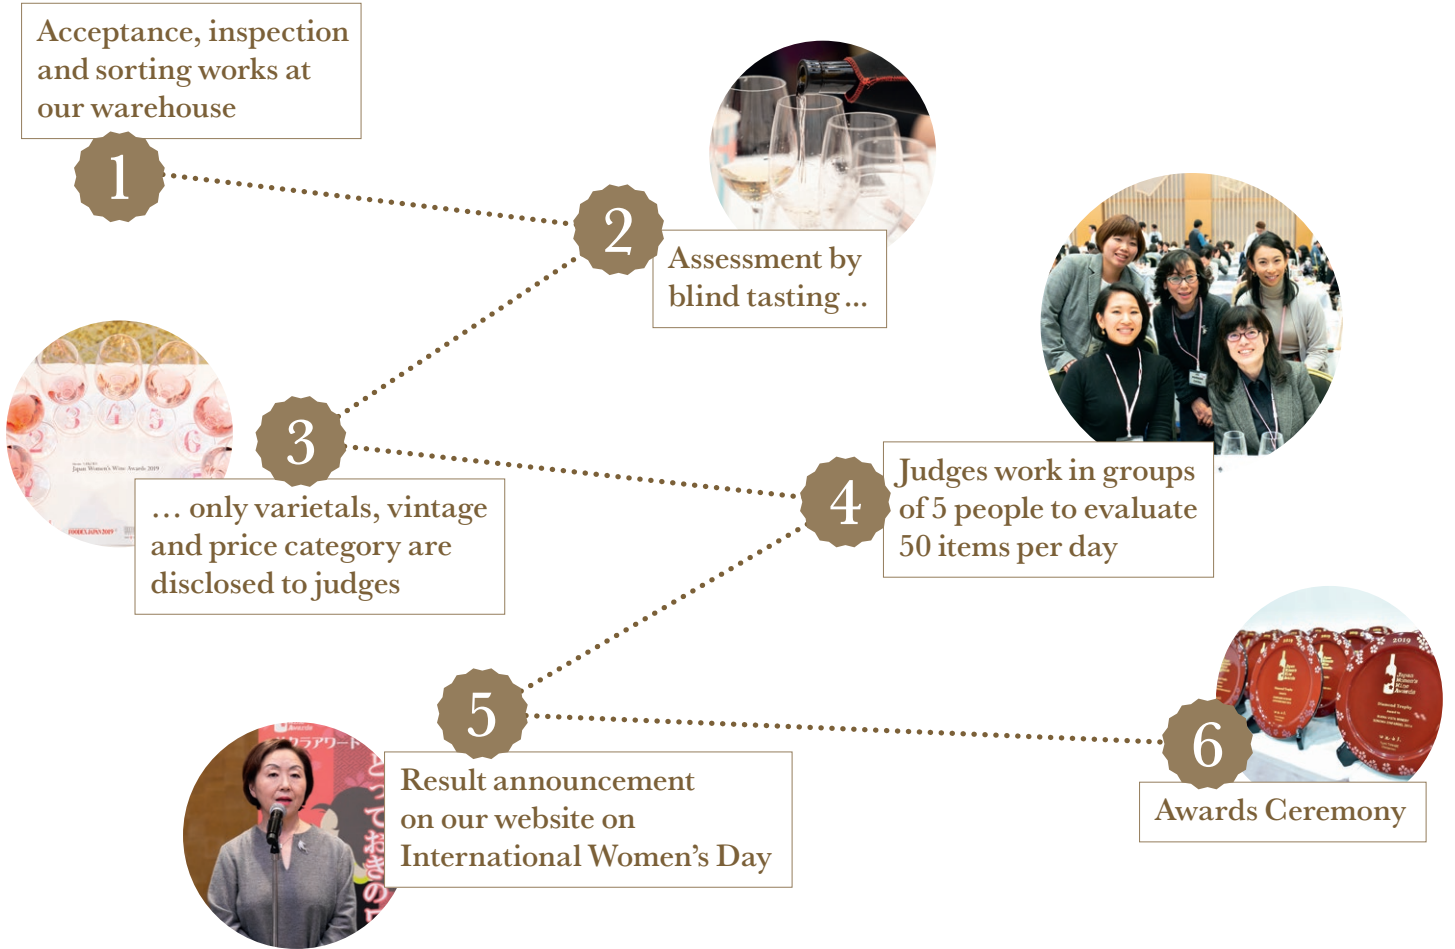

Find & Use Promotion Tools

“SAKURA” Awards logo, stickers, various templates (price tag, menu list) and more!

Know Our Judges

Names and profession of all 560 judges are disclosed.

Stay Tuned — “SAKURA” Awards Fairs

Various special sales fairs are held in many places after the competition.

Judging Process, Awards Announcement and Ceremony

Sommeliers and Wine Experts / Wine Market in Japan

There are over 30,000 Sommeliers certificated by Japan Sommelier Association. 42% of them are women and many of them are working in wine industry typically in hotels, restaurants, importer companies and wine shops.