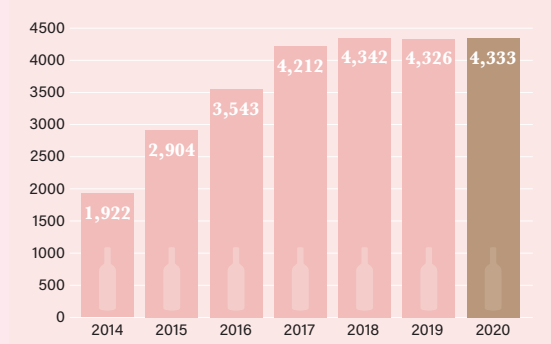

Highlights of the 7th “SAKURA” Japan Women’s Wine Awards

In the Awards 2020, 4,333 items were assessed through strict blind tasting by 560 judges.

Number of Entries