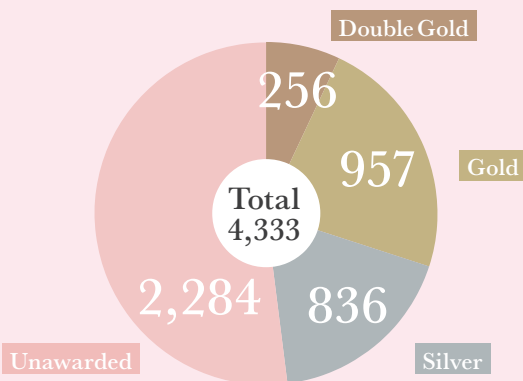

Highlights of the 7th “SAKURA” Japan Women’s Wine Awards

In the Awards 2020, 4,333 items were assessed through strict blind tasting by 560 judges.

Number of Entries

Number of Awards

Categories of wine

RED	Still Red Wine
WHITE	Still White Wine
ROSE	Still Rose Wine
SPARKLING	Sparkling Wine and Semi-sparkling Wine
FORTIFIED	Fortified Wine
SWEET	Sweet Wine