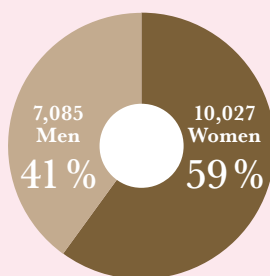

Wine Experts