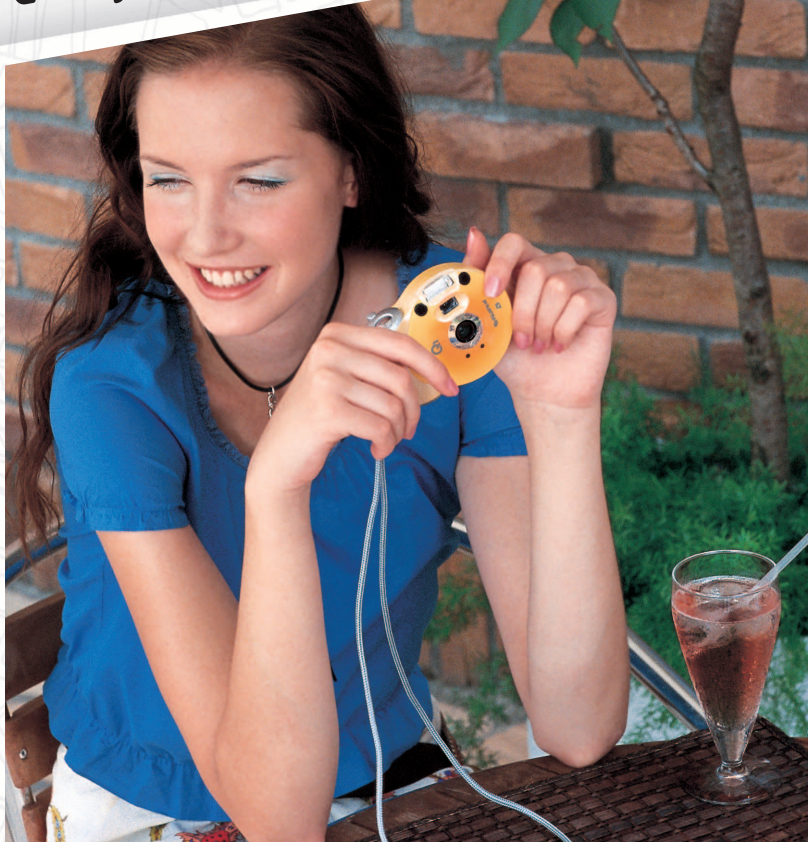

much is so
Designed to match your style