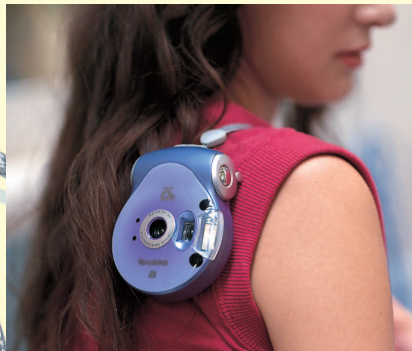

much is so
Designed to match your style