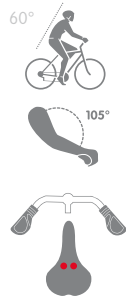

3 ADJUSTABLE LENGTHS

The construction of the grip allows you to adjust the size to one of three different lengths by removing one of the 3 outer rings (2 in the relaxed version). This system allows you to customize the grip to your bicycle and the shifting system that you use.

ATHLETIC

MANO GR 01 ATH

SIZE: L 120/130/140mm

SRP: 29,90 €

MODERATE

MANO GR 01 MOD

SIZE: L 110/120/130mm

SRP: 29,90 €