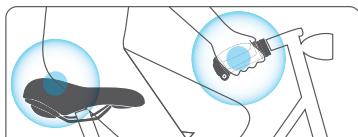

SELLE ROYAL GRIP+SADDLE TOTAL COMFORT CONCEPT

FIND YOUR GRIP ACCORDING TO
YOUR SADDLE AND RIDING STYLE

SELLE ROYAL TOTAL COMFORT CONCEPT

The MANO grip is developed by taking account the different cyclist riding position: athletic, moderate and relaxed in order to provide you the best comfort based on your riding style and to combine the grip to your saddle.