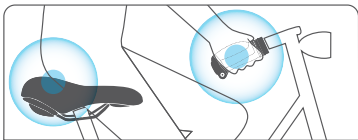

SELLE ROYAL GRIP+SADDLE TOTAL COMFORT CONCEPT

FIND YOUR GRIP ACCORDING TO
YOUR SADDLE AND RIDING STYLE

SELLE ROYAL TOTAL COMFORT CONCEPT

The MANO grip is developed by taking account the different cyclist riding position: athletic, moderate and relaxed in order to provide you the best comfort based on your riding style and to combine the grip to your saddle.

ROYALGEL™ FOR THE BEST COMFORT

A polyurethane matrix gel, patented by Bayer in Germany and exclusively licensed to Selle Royal, that gives a superior comfort! Comparative pressure distribution tests prove that Royalgel padding guarantees the highest level of comfort, reducing pressure peaks by up to 40%.