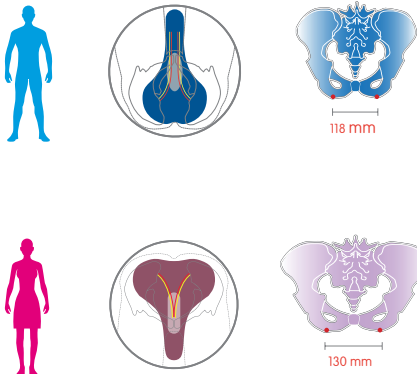

A man's arteries and nerves run parallel into the penis, maintaining an average distance apart of 30-35 mm. **Selle Royal's anatomical saddles for men feature a wide pressure relief area on the saddle to accommodate this.** Men's saddles are built to accommodate sit bone widths of between 100 and 136 mm in width.

This means that the average sit bone width for men is 118 mm and that saddles for men are generally narrower than saddles for women.

Selle Royal's anatomical saddles for women feature **a narrower more "V" shaped pressure relief area** that accommodates this difference between men and women. Women's saddles generally are built to accommodate sit bones which are slightly wider and measure between 112 and 148 mm.