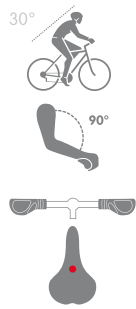

SELLE ROYAL GRIP+SADDLE TOTAL COMFORT CONCEPT

FIND YOUR GRIP ACCORDING TO
YOUR SADDLE AND RIDING STYLE

SELLE ROYAL TOTAL COMFORT CONCEPT

The MANO grip is developed by taking account the different cyclist riding position: athletic, moderate and relaxed in order to provide you the best comfort based on your riding style and to combine the grip to your saddle.

ATHLETIC

MANO GR 01 ATH

SIZE: L 120/130/140mm

SRP: 29,90 €

MODERATE

MANO GR 01 MOD

SIZE: L 110/120/130mm

SRP: 29,90 €