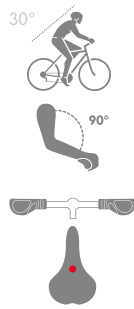

ATHLETIC

MANO GR 01 ATH

SIZE: L 120/130/140mm

SRP: 29,90 €

MODERATE

MANO GR 01 MOD

SIZE: L 110/120/130mm

SRP: 29,90 €

SELLE ROYAL GRIP+SADDLE TOTAL COMFORT CONCEPT

FIND YOUR GRIP ACCORDING TO
YOUR SADDLE AND RIDING STYLE

SELLE ROYAL TOTAL COMFORT CONCEPT

The MANO grip is developed by taking account the different cyclist riding position: athletic, moderate and relaxed in order to provide you the best comfort based on your riding style and to combine the grip to your saddle.

ATHLETIC

MANO GR 02 ATH

SIZE: L 130mm

SRP: 39,90 €

MODERATE

MANO GR 02 MOD

SIZE: L 110mm

SRP: 39,90 €