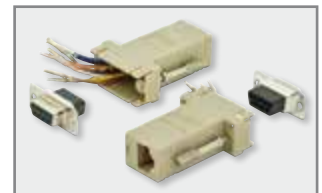

GENTER CHANGER

D-Sub25 M/F

D-Sub9

D-SUB15

Modular DB9

| Type | Art. No. | EAN | Name | Length |
|----------------|-----------------|---------------|--|--------|
| GENDER CHANGER | DK-610502-000-I | 4016032336945 | Gender Changer, D-Sub9 M/F, metal housing,with Hex screws | - |
| | DK-610503-000-I | 4016032336952 | Gender Changer, D-Sub25 M/F, metal housing,with Hex screws | - |
| | DK-610505-000-I | 4016032336990 | Gender Changer, D-Sub9, metal housing, M/M,with Hex screws | - |
| | DK-610506-000-I | 4016032337003 | Gender Changer, D-Sub9metal housing, F/F,with Hex screws + nut | - |
| | DK-610510-000-I | 4016032337010 | Gender Changer, D-Sub25,metal housing, F/F,with Hex screws | - |
| | DK-610511-000-I | 4016032337027 | Gender Changer, D-Sub15,metal housing, M/M,with Hex screws | - |
| | DK-610512-000-I | 4016032337034 | Gender Changer, D-Sub15,metal housing, F/F,with Hex screws | - |
| | DK-610513-000-I | 4016032337041 | Zero Modem adapter, D-Sub9,metal housing, M/F,with Hex screws | - |
| | DK-610516-000-I | 4016032334255 | Adaptor, DB9, RJ45, ModularDB9 F, RJ45 F | - |
| | DK-610517-000-I | 4016032337058 | Adaptor, DB9, RJ45, ModularDB9 M, RJ45 F | - |
| | DK-610518-000-I | 4016032337065 | Adapter, DB25, RJ45, ModularDB25 M, RJ45 F | - |