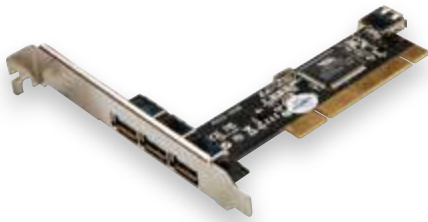

DIGITUS® USB 2.0, PCI-Card

- Die einfache und schnelle Möglichkeit Ihren Computer mit zusätzlichen USB Ports auszurüsten
- USB High-Speed (480Mbps), Full-Speed (12Mbps) und Low-Speed (1.5Mbps) Datentransfermodi werden unterstützt
- 3 x externe USB 2.0 Typ A/Buchse (480Mbps)
- 3 x externe USB 2.0 Typ A/Buchse (480Mbps)

Technical Features

- 3 x external USB 2.0 type A/female (480Mbps)
- 1 x internal USB 2.0 type A/female (480Mbps)
- Chipset: VIA 6212
- Supports USB high speed (480Mbps), full speed (12Mbps), and low speed (1.5Mbps) data transfer modes

DIGITUS® USB 2.0, PCI card

- The quick and easy way to add extra USB Ports to your Computer
- Supports USB high speed (480Mbps), full speed (12Mbps), and low speed (1.5Mbps) data transfer modes
- 3 x external USB 2.0 type A/female (480Mbps)
- 3 x external USB 2.0 type A/female (480Mbps)

- Compliant with USB specification revision 2.0
- PCI 32-bit 33MHz interface
- Supports hot-swapping
- Accessories: 1 x manual, 1 x low profile bracket
- Supports Windows 8, 7, Vista and XP

DS-33221 254294 | PCI, USB 2.0 card, 3+1-ports

DS-33222 254317 | PCI, USB 2.0 card, 4+1-ports