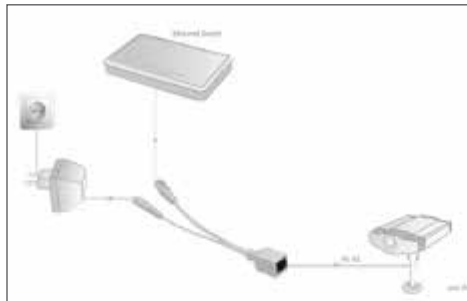

DIGITUS® Passiv PoE Kabelset

- Einfaches zusammenführen von Strom- und Datenkabel zu einem einzigen Kabel
- Kabelverbindung: 10/100 Mbit/s
- Pinbelegung: 1/2/3/6 für Datenübertragung, 4/5/7/8 für die Stromversorgung

Technical Features

- 1x Incoming cable, featuring RJ45 plug, DC jack and RJ45 jack
- 1x Outgoing cable for the device, featuring RJ45 plug, DC plug and RJ45 jack
- Suitable for 5.5mm DC plugs

DIGITUS® Passive PoE cable kit

- Easily merge of power and data cables into a single cable
- Connection: 10/100 Mbit/s
- Assignment: 1/2/3/6 for data transfer, 4/5/7/8 for power supply

- Connection speed: 10/100 Mbit/s
- PVC coating
- RJ45 plug
- Assignment: 1/2/3/6 for data transfer, 4/5/7/8 for power supply

DN-95001 260240 | Passive PoE cable kit