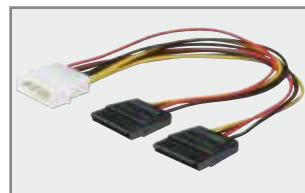

IDE - 2x SATA 15pin connector