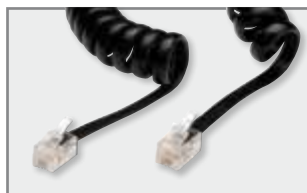

PHONE CORDS

Modular connection cable retractable, RJ45

UAE connection cable, m RJ10

UAE connection cable, m RJ11

| Type | Art. No. | EAN | Name | Length |
|--------------------|-----------------|---------------|---|--------|
| PHONE CORDS | DK-460100-010-S | 4016032337713 | Modular connection cable, retractable, RJ45 | 1,0 m |
| | DK-460101-020-S | 4016032337720 | UAE connection cable, RJ10 | 2,0 m |
| | DK-460101-040-S | 4016032337737 | UAE connection cable, RJ10 | 4,0 m |
| | DK-460102-030-S | 4016032337744 | UAE connection cable, RJ11 | 3,0 m |
| | DK-460102-060-S | 4016032337751 | UAE connection cable, RJ11 | 6,0 m |