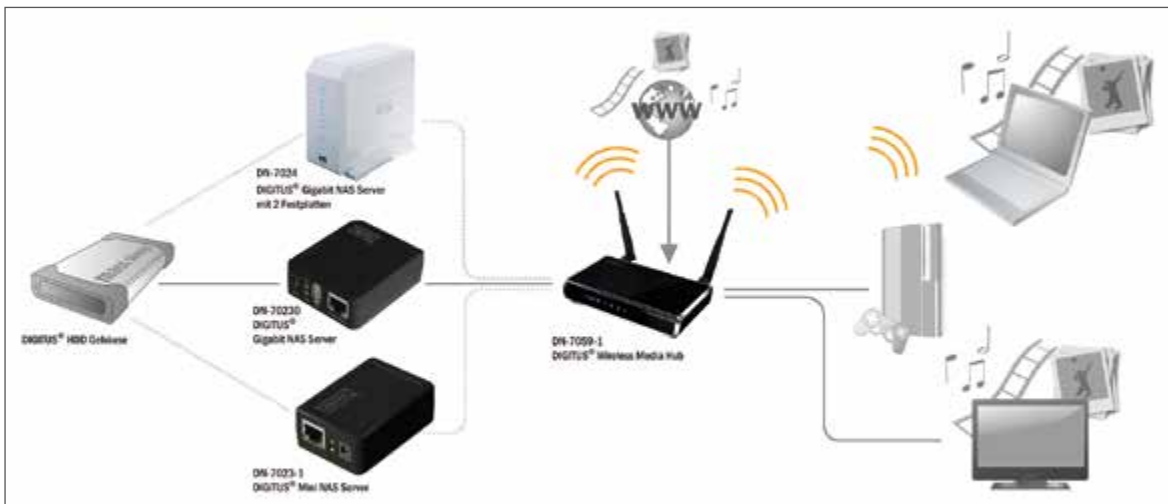

**DIGITUS® Mini NAS Server für
externe USB Festplatten**

- Der kompakte und energieeffiziente NAS Server für den gemeinsamen Dateizugriff über das Netzwerk!
- Ermöglicht einfache Speicherung, Austausch und Sicherung von Daten im gesamten Netzwerk
- NAS Funktion (Network Attached Storage) zur Freigabe der Festplatte im lokalen Netzwerk oder Internet

**DIGITUS® Mini NAS Server for
external USB HDD**

- The compact and energy efficient NAS Server for sharing your files on the network!
- Easy provides storage space for expansion, sharing and backup to the whole network
- NAS function (Network Attached Storage) to provide centralized data access and storage to the network

Technical Features

- The mini NAS Server enables USB 2.0 HDDs to access the network
- NAS function (Network Attached Storage) to provide centralized data access and storage to the network
- Easy provides storage space for expansion, sharing and backup to the whole network
- RJ45 network connector for Fast Ethernet 10/100 Mbps

- Samba and FTP Server for easy file access
- BitTorrent Server for automatic downloads, even when the computer is switched off
- Easy access of photos, movies or music over iTunes, Xbox 360 and Playstation 3
- Energy consumption 2.5 Watt
- Supports Windows 8, 7, Vista, XP, Mac OS X and Linux