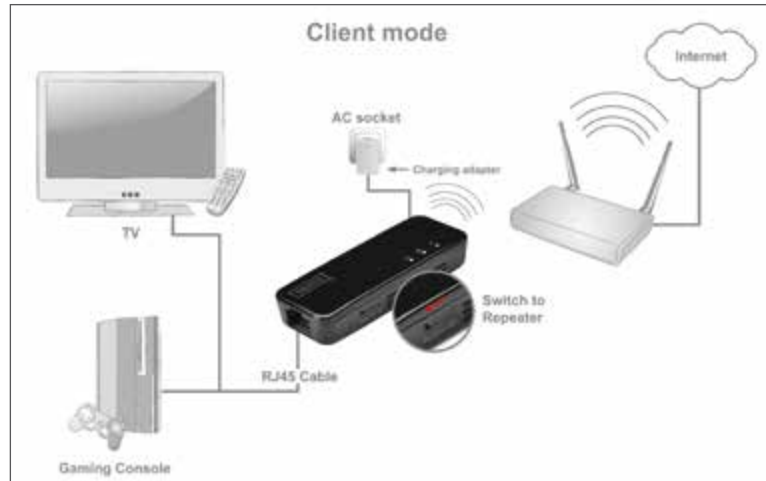

DIGITUS® Wireless 150N Client Adapter, 150 Mbps

- Multifunktionaler Einsatz als Repeater oder Access Point
- Einfache Sicherung Ihres Netzwerkes dank WPS Button
- Einbindung aller nicht WLAN fähigen Geräte in Ihr WLAN Netzwerk

Technical Features

- DIGITUS Portable Wireless 150N Access Point
- Supported Standards 802.11b/g/n Wireless LAN
- Transmission in the 2.4GHz frequency band
- Offers Access Point and Repeater functions
- Advanced Security Features with WPA2/WPA/WEP Encryption
- Supports WPS (Wireless Protected Setup) - Push button for auto connection to a wireless adapter (adapter must support this feature)
- Connection: 1x RJ45 LAN
- Operating system independent, supports e.g. Windows, Mac OS, Linux and Sun

DIGITUS® Wireless 150N Client Adapter, 150 Mbps

- Multifunctional use as a repeater or access point
- WPS button allows easy securing of your network
- Integration of all your non WIFI devices into your WIFI network

DN-70495 314578 | Wireless 150N Client Adapter, 150 Mbps

DIGITUS® Wireless Streaming Box

- Drahtlose Wiedergabe Ihrer Videos/ Bilder über Smartphone, Tablet, PC und Notebook auf Ihren Fernseher
- Zeigt Inhalte in Full-HD an (1080p)
- Kleines und kompaktes Gehäuse – ideal für den Einsatz unterwegs

Technical Features

- Wireless LAN Standard: IEEE 802.11a, IEEE 802.11b, IEEE 802.11g, IEEE 802.11n
- Supported video format: MPEG 1/2, MPEG TS, MP4, AVI, 3GP, WMV, MOV, DVR-MW
- Supported audio format: MP3, AAC, WMA, WAV, OGG, PDM, LPCM, MP4
- Supported picture format: GIF, PNG, BMP, JPEG

DIGITUS® Wireless Streaming Box

- Wireless playback of your videos/images on your television via smartphone, tablet, pc and notebook
- Displays contents in Full HD (1080 p)
- Small, compact housing – ideal for on-the-go use