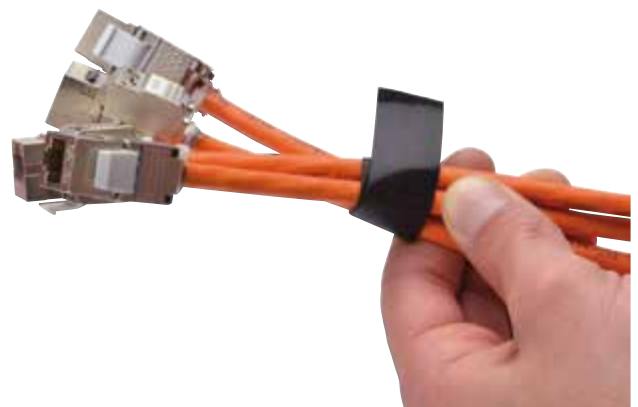

DIGITUS® Klettband für strukturierte Verkabelung

- Strukturieren Sie Ihre Verkabelung auf einfache und effiziente Weise
- Das Klettband sitzt dicht und gleichmäßig an und übt keinen starken Druck auf die Kabel aus - perfekt für empfindliche Installationen
- Wiederverwendbar

DIGITUS® Velcro Tape for structured cabling

- Structure your cabling in an easy and efficient way
- The tape fits close and regularly and doesn't put too much pressure on the cable - perfect for sensitive installations
- Re-usable

Technical Features

- 20 mm wide
- 10 m overall length
- Color black
- Multiple use possible