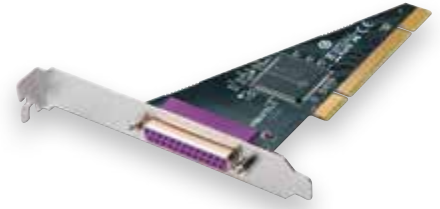

DIGITUS® Parallele Schnittstellenkarte, PCI

- Übertragungsraten von bis zu 2,7 Mbps
- Direkte Zuweisung der I/O Adresse und IRQ über BIOS
- Kompatibel zum 1284-Standard

Technical Features

- 1x DSUB 25, parallel port, jack
- Chipset: 4037T-SUN1989 IC
- Data transfer rate up to 2.7Mbps
- Supports Standard Parallel Port (SPP), Bi-directional Parallel Port (BPP), Enhanced Parallel Port (EPP) & Enhanced Capability Port (ECP)

DIGITUS® parallel interface card, PCI

- Transfer rates of up to 2.7 Mbps
- I/O address and IRQ allocated directly through the BIOS
- Compatible with the 1284 standard

- Compatible with IEEE 1284 standards
- Universal PCI interface 3.3V & 5V, 32-bit/64-bit
- Plug and play
- Remap to ISA address 278, 378
- Drivers for Windows 8, 7, Vista, XP
- 1 x manual, 1 x driver CD included in delivery