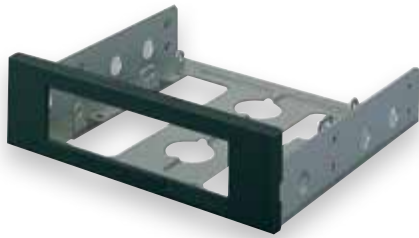

DIGITUS® Floppy Disk Einbaurahmen

- Ermöglicht den Einbau von 3,5"-SSD-/ HDD-/ FDD-Festplatten in ein CD/ DVD Schacht
- Einfaches Einbauen durch mitgelieferten Montagezubehör

Technical Features

- To install floppy drives in CD/DVD bays
- Robust frame, metal, with plastic blind, screws included in delivery

DIGITUS® Floppy Disk Mounting Frame

- Enables the installation of a floppy drive in a CD/ DVD bay
- Includes mounting accessories for easy installation

- Color: Black
- Mounting frame, metal; Set = 2 Pcs.

A-90179NEW/BLACK 173946 | Mounting Frame, Metal, Set = 2 Pcs. black