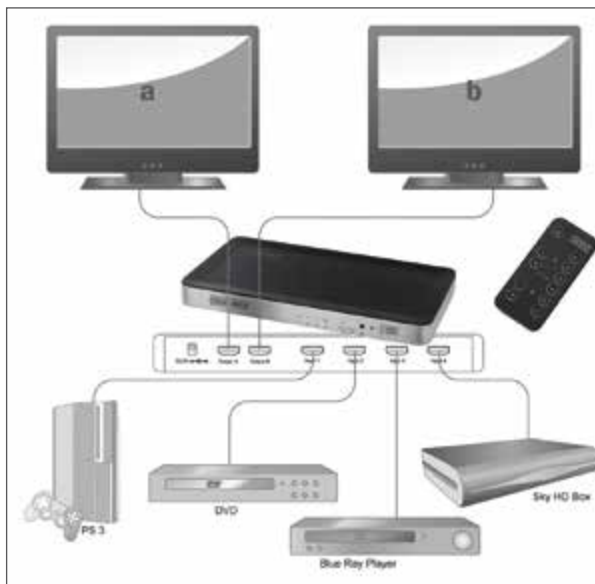

DIGITUS® HDMI Matrix Switch, 4x2-Port

- **Beliebige Verteilung von ein oder zwei aus vier möglichen HDMI Eingangssignalen auf zwei HDMI Displays**
- **Einfaches Umschalten zwischen vier beliebigen HDMI Quellen**
- **Mehrere Schaltmethoden: intelligente automatische Auswahl, IR Fernbedienung, Berührungssensor**
- **Höchste unterstützte Videoauflösung 1080p**

Technical Features

- Switch easily between any of up to four HDMI sources
- Distributes any of the four inputs to any or any combination of the two HDMI output displays
- Multi-switching methods: intelligent automatic, IR remote control or by touch button
- Highest supported video resolution 1080p
- Compatible to High Speed HDMI
- Bandwidth: 225MHz/2.25Gbps per channel(6.75Gbps all channel)
- Supports 12bit per channel (36bit all channel) deep color

DIGITUS® HDMI Matrix Switch, 4x2 Port

- Distributes any of the four inputs to any or any combination of the two HDMI output displays
- Switch easily between any of up to four HDMI sources
- Multi-switching methods: intelligent automatic, IR remote control or by touch button
- Highest supported video resolution 1080p

- Supports HDCP
- Supports uncompressed audio such as LPCM
- Supports compressed audio such as DTS Digital, Dolby Digital (including DTS-HD and Dolby True HD)
- Dimensions (DxWxH; Weight): 128x220x25mm
- Weight: 350 g