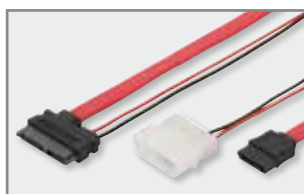

SATA13pin - L-type+powerF/F

Type	Art. No.	EAN	Name	Length
SATA	DK-400102-003-R	4016032337331	SATA connection cable, L-type, w/ latchF/F, straight,SATA II/III, UL, re	0,3 m
	DK-400102-005-R	4016032337355	SATA connection cable, L-type, w/ latchF/F, straight,SATA II/III, UL, re	0,5 m
	DK-400102-008-R	4016032337362	SATA connection cable, L-type, w/ latchF/F, straight,SATA II/III, UL, re	0,75 m
	DK-400112-005-R	4016032337379	SATA connection cable, SATA22pin - L-type + powerF/F, straight,SATA II/III, UL, re	0,5 m
	DK-400114-005-R	4016032337409	SATA connection cable, SATA13pin - L-type + powerF/F, Slimline,SATA II/III, UL, re	0,5 m