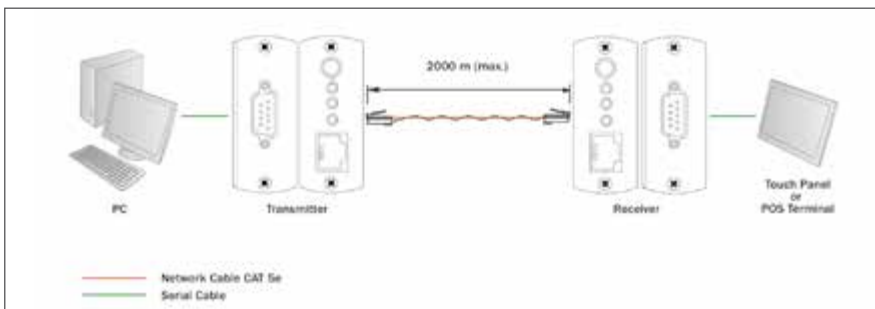

DIGITUS® Cat5 Audio Extender, up to 600 m

- Use a simple network cable to extend the audio signal - up to 600 m
- Place your audio devices wherever you want without audio cable limitations
- Switch between RCA and audio stereo by dip switch

DS-56100 366997 | DIGITUS® Cat5 Audio Extender, up to 600 m

DIGITUS® RS232 Extender über CAT5, bis zu 2.000 m

- Sendet serielle Daten bis zu 2.000 m
- Verlängerung erfolgt über kostengünstige CAT 5 Kabel
- Kompatibel mit allen RS232-Protokollen

DIGITUS® RS232 extender over CAT5, up to 2.000 m

- Sends serial data up to 2.000 m
- Extension possible via cost-effective CAT 5 cable
- Compatible with all RS232 protocols

Technical Features

- Extension via CAT 5 cable
- Sends RS232 data at 115,200 bps up to 2.000 m
- Compatible with all RS232 protocols
- Full-duplex transmission
- Pure hardware solution - real time data transfer, no software conflicts
- Data transmission between computers and other devices
- Connections at local and remote site: 1x DB-9 jack; 1x RJ45 jack; power supply connector

DS-52101 367000 | DIGITUS® RS232 Extender over CAT5, up to 2.000 m

DIGITUS® Single Desktop Monitorhalter

- **Perfekte Lösung wenn Sie beides wünschen, Höhen und Lagen Flexibilität**
- **Digitus Einzel-Monitor Tischständer, schwarz, 20° schwenkbar, 20° neigbar, rotierbar 90°, 15" - 24" TFT, max gew.12Kg**