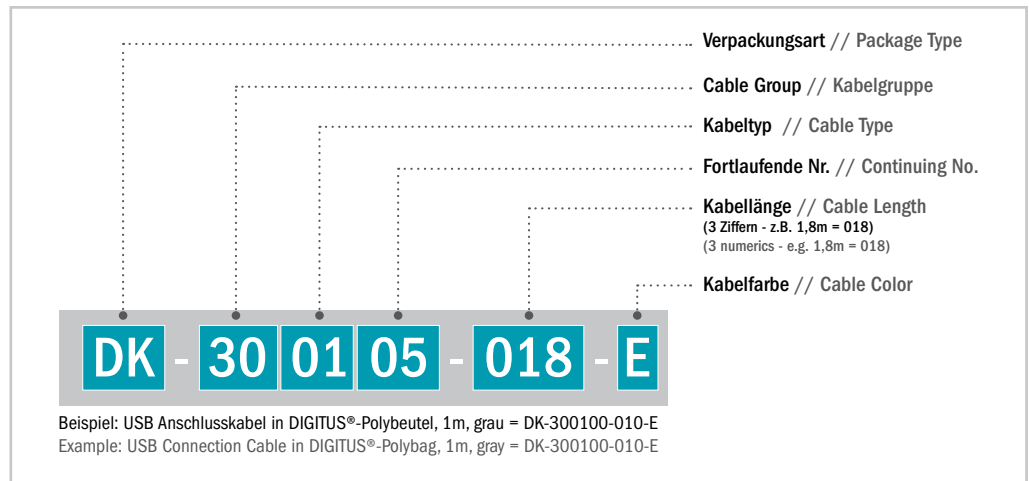

DIGITUS® has now been operating successfully in international markets for over 25 years. Production and sales are subject to self-regulation and are certified to DIN EN ISO 9001:2000 and the Environmental Standard DIN EN ISO 14001.

The ever shorter technical development cycles place completely new demands on our products, such as, for example, cables and adapters which must keep abreast of current developments in terms of their transmission properties and types of plug. That is why we are proud of our team of experienced and creative product managers and designers, which looks after our range with the necessary enthusiasm for technical progress.

So sind unsere Artikelnummern aufgebaut

DK	
// Verpackung	ID-No.
// Packaging	ID-No.
DIGITUS® Polybag	DK-

30	
// Kabelgruppen	ID-No.
// Kind of Range	ID-No.

USB	30
HD SUB	31
DVI	32
HDMI	33
DisplayPort	34
SATA	40
SAS	41
FireWire	42
Power PC internal	43
Power	44
TAE	45
Modular (ISDN / UAE)	46
TK international (Telefon)	47
RCA / Cinch	48
Scart	49
Toslink	50
Klinke	51
TV (BL / IEC)	52
SAT (F-plug)	53
BNC	54
TNC	55
Printer/Centronic	58
DIN/mini DIN (PS/2, S-VHS)	59
Apple iSeries	60
D-Sub	61
Samsung Galaxy	62
Thunderbolt	63
Montagematerial	77

How are our Article Numbers structured

01	
// Kabelart	ID-No.
// Kind of Cable	ID-No.

No classification	00
Connection cable	01
Extension cable	02
Adaptercable	03
Splittercable	04
Adapter	05
Plugs/Jacks	06
Installationcable	07
Wallplates & Sockets	08
Special	09

018	
// Länge	No.
// Length	No.

No length (0,0 m)	-000
e.g. 0,1 m	-001
e.g. 1,0 m	-010
e.g. 10,0 m	-100
e.g. 0,2 m	-002
e.g. 2,0 m	-020
e.g. 20,0 m	-200
e.g. 0,35 m	-003
e.g. 1,75 m	-018
e.g. 1,74 m	-017
e.g. 10,5 m	-105

E	
// Farbe	ID-No.
// Color	ID-No.

black	S
beige (grey)	E
white	W
2-color	D
red	D
blue	B
yellow	Y
green	G
silver	I
mixed	M