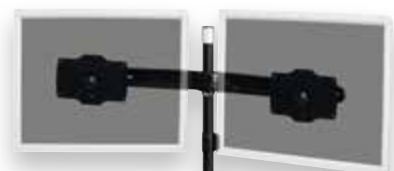

DIGITUS® Monitor Mount Extension for DA-90321

- Expand your monitor mount for up to four monitors measuring 24" to 32"
- Supports a maximum weight of up to 12 kg per arm
- Higher inclination angle and height adjustability enable you to work flexibly