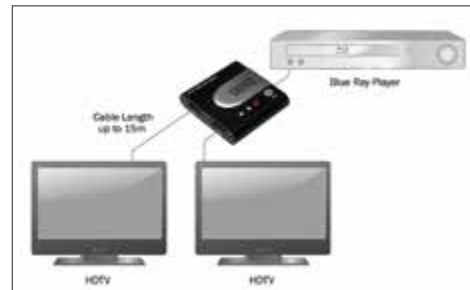

DIGITUS® HDMI Pocket Video Splitter , 2-port

- **Einer der kleinsten HDMI Video Splitter! Gibt ein Videosignal gleichzeitig auf zwei verschiedenen HDTV Bildschirmen wieder!**
- **Geeignet für Distanzen bis 15m**
- **High Speed HDMI und HDCP kompatibel**
- **Kompatibel mit HDTV 480i, 480p, 720i, 720p, 1080i und 1080p**

Technical Features

- 1 input, 2 outputs
- Easy to install and simple to operate
- Supports a distance of up to 15m
- Compatible with HDTV 480i, 480p, 720i, 720p, 1080i and 1080p
- Supports 3D all format, including 1080p@23.98/24Hz, 720p@59.94/60Hz/50Hz
- Supports VGA, SVGA, XGA and UXGA
- High Speed HDMI and HDCP compatible
- Operation pixel frequency range: 25-225MHz

DIGITUS® HDMI Pocket Video Splitter , 2 Port

- **One of the smallest HDMI Video Splitter! Display one video signal on two different HDTV monitors!**
- **Supports a distance of up to 15m**
- **High Speed HDMI and HDCP compatible**
- **Compatible with HDTV 480i, 480p, 720i, 720p, 1080i and 1080p**