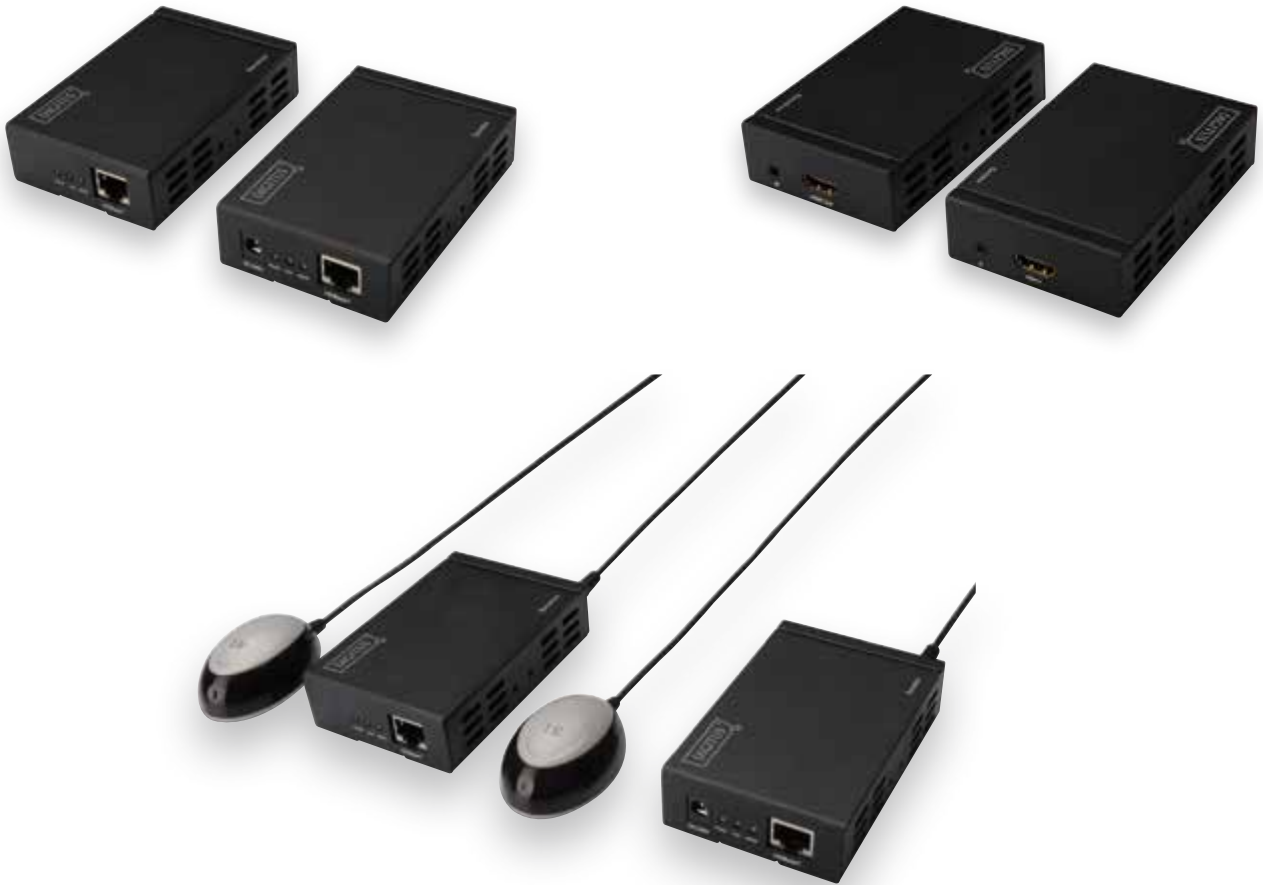

Technical Features

- Cat 5 HDMI extender consisting of transmitter and receiver unit
- Video resolutions up to 1080p (Full HD)
- Integrated bidirectional IR-Interface - Easy control of the input source with a remote control
- Supports 3D
- Bandwidth 165MHz/1.65Gbps per channel (4.95Gbps all channel)
- CAT5e/6 - Follow the standard of IEEE-568B
- Operating temperature: 0 to 55°C

**DIGITUS® HDMI HDBaseT Video
Extender mit PoE und 4K Funktion**

- **Verlängert 4K-Video-Inhalte bis zu 60 Meter**
- **Verlängert unkomprimierte Videosignale bis zu 100 Meter - ohne Datenverlust**
- **Optionale Unterstützung für eine Infrarot-Fernbedienung (IR)-Steuerung**

**DIGITUS® HDMI HDBaseT Video
Extender with PoE and 4K function**

- **Extend a 4K video content up to 60 meters**
- **Extend uncompressed video signals up to 100 meter - without data loss**
- **Optional support for Infrared Remote (IR) control**

Technical Features

- Extends the max. length of HDMI cable up to 100 m (Full HD) by using a simple network cable between a transmitter and a receiver unit.
- Extend a 4K video content up to 60 m
- Cat 5 HDMI extender consisting of transmitter and receiver unit
- Supports resolutions up to 4K
- Extend uncompressed video signals up to 100 m - without data loss
- Support PoE Function - no power supply needed for the receiver unit
- Optional support for Infrared Remote (IR) control
- Deep color 12bit per channel (36bit all channel)
- Bandwidth 340MHz/3.4Gbps per channel (10.2Gbps all channel)
- HDCP pass through
- 3D pass through
- CEC pass through
- Support uncompressed audio such as LPCM
- Support compressed audio such as DTS Digital, Dolby Digital (including DTS-HD and Dolby True HD)
- Powered from a single power supply
- Follow the standard of IEEE-568B