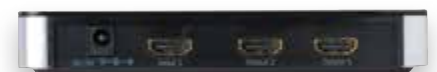

DIGITUS® HDMI Splitter, 2 Port

- **Simultaneous display of one HDMI video signal on different output devices**
- **The best choice for carrying and splitting the HDMI signal to more than one display**
- **Cascadeable: Large distribution achieved by cascading the HDMI Amplifier Splitter**
- **Highest supported video resolution 1080p**