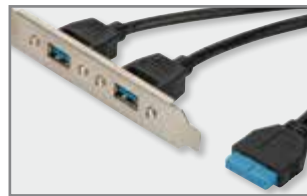

2x type A-2x10pin IDC F/F

Type	Art. No.	EAN	Name	Length
USB 3.0	DK-300319-001-S	4016032368663	MHL 3.0 adapter cable, micro USB B-HDMI A, active M/F, Ultra HD 4K,UL,bl	0,1 m
	DK-300116-010-S	4016032335009	USB 3.0 connection cable, type A - micro B M/M, USB 3.0 conform,UL, bl	1,0 m
	DK-300116-018-S	4016032335023	USB 3.0 connection cable, type A - micro B M/M, USB 3.0 conform,UL, bl	1,8 m
	DK-300117-003-S	4016032334941	USB 3.0 connection cable, USB A - Micro USB B M/M, 0.25m, USB 3.0 conform,UL, bl	0,3 m
	DK-300136-010-S	4016032368809	USB 3.1 connection cable, type C to A M/M, Super Speed,UL, bl	1,0 m
	DK-300136-018-S	4016032368823	USB 2.0 connection cable, type C to A M/M, High-Speed,UL, bl	1,8 m
	DK-300137-010-S	4016032368816	USB 3.1 connection cable, type C to micro B M/M, Super Speed,UL, bl	1,0 m
	DK-300137-018-S	4016032368830	USB 3.1 connection cable, type C to micro B M/M, High-Speed,UL, bl	1,8 m
	DK-300138-010-S	4016032368953	USB 3.1 connection cable, type C to C M/M, High-Speed,UL, bl	1,0 m
	DK-300138-018-S	4016032368977	USB 3.1 connection cable, type C to C M/M, High-Speed,UL, bl	1,8 m
	DK-300202-018-E	4016032334842	USB 2.0 extension cable, type A M/F, USB 2.0 conform,UL, be	1,8 m
	DK-300202-018-S	4016032334859	USB 2.0 extension cable, type A M/F, USB 2.0 conform,UL, bl	1,8 m
	DK-300202-030-E	4016032334866	USB 2.0 extension cable, type A M/F, USB 2.0 conform,UL, be	3,0 m
	DK-300202-030-S	4016032334873	USB 2.0 extension cable, type A M/F, USB 2.0 conform,UL, bl	3,0 m
	DK-300203-018-S	4016032310570	USB 3.0 extension cable, type A M/F, USB 3.0 conform,UL, bl	1,8 m
	DK-300203-030-S	4016032310587	USB 3.0 extension cable, type A M/F, USB 3.0 conform,UL, bl	3,0 m
	DK-300203-050-S	4016032310594	USB 3.0 extension cable, type A M/F, USB 3.0 conform,UL, bl	5,0 m
	DK-300306-002-S	4016032335030	USB 3.0 Slot Bracket cable, 2x type A-2x10pin IDC F/F, USB 3.0 compatible,UL, bl	0,25 m
	DK-300314-002-S	4016032354031	USB 3.0 adpter cable, OTG, type micro B - A M/F, USB 3.0 conform,UL, bl	0,2 m
	DK-300315-001-S	4016032368847	USB 3.1 adapter cable, type C to A M/F, Super Speed,UL, bl	0,1 m
DK-300316-001-S	4016032368854	USB 3.1 adapter cable, type C to micro B M/F, High-Speed,UL, bl	0,1 m