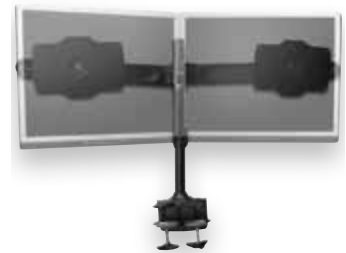

DIGITUS® Dual LCD Desktop Monitorhalter mit Tischhalterung

- **Erweitern Sie Ihre Produktivität!**
- **Unterstützt Flachbildschirm Größe: 24" - 32"**
- **Tischhalterung mit Schraubverschluß, für eine einfache Installation**

Technical Features

- Material: Steel / Aluminium Alloy
- Supports flat panel size: 24" - 32"
- Tilt for each hinge: + / - 15 °
- Swivel for each hinge: + / - 20 °
- Rotate for each hinge: 90 °
- Desk Mount, for easy installation
- Screw Type: M4, M6
- weight: 5.7 Kg (12.57 lbs)
- Cable Management
- Support max. weight for each hinge: 15Kg (33 lbs)
- Dimensions (W x D x H): 924x570x144mm (36.38x22.44x5.67")

DIGITUS® Dual LCD Desktop Monitor Stand with Desk Mount

- Expand your Field of View in productivity, gaming and entertainment
- Supports flat panel size: 24" - 32"
- Desk Mount with screw clamp, for easy installation