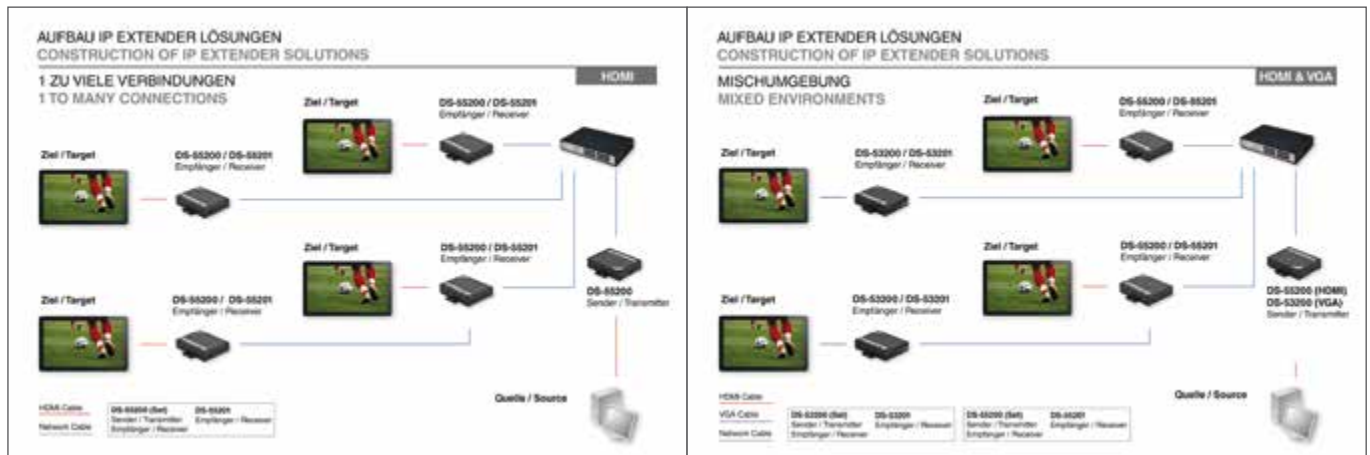

DIGITUS® HDMI über IP Extender (Set)

- Erweitert das HDMI-Signal über Cat.5 oder bestehende Netzwerkinfrastruktur
- Mischbetrieb mit VGA / Display Port Sender / Empfänger möglich
- 1080p Full HD Unterstützung

DIGITUS® HDMI over IP Extender (SET)

- Extend HDMI signal over Cat.5 or existing network infrastructure
- Mixed environment with VGA / Display Port transmitter / receiver
- Supports 1080p Full HD

Technical Features

- HDMI transmitter / receiver set
- Easy installation with inexpensive Cat.5/6 cables
- Network infrastructure used for signal transmission
- Each pair (transmitter & receiver) extends the signal up to 100 m (330 feet)
- Supports 1080p Full HD
- HDTV compatible (720p, 1080i, 1080p)
- Supports stereo 2.0
- Cascade-chainable receiver up to 10 layers

- Console connection (RS-232 port) for remote management
- Optional support for Infrared Remote (IR) control
- HDMI interface for local live view
- Rack mountable
- Dimensions (L x W x H): 115 x 91 x 28 mm
- Weight: 340 g (transmitter), 380 g (receiver)
- Operating temperature: 0 to 50 °C