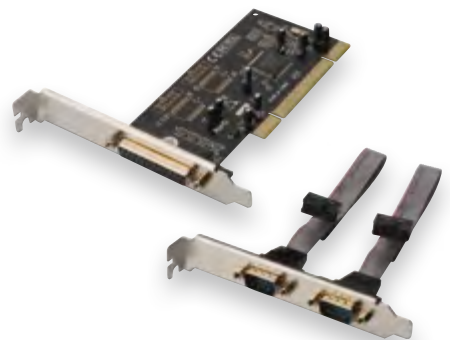

DS-33040-1 309376 | PCI, 2 Ser. / 1 Par. Interface Card