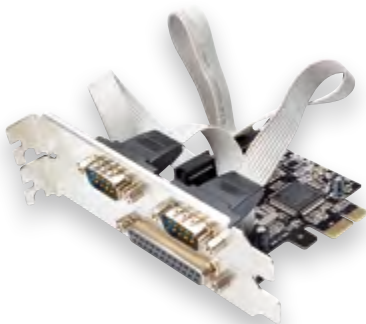

DIGITUS® PCI Express Parallel Karte, 2-/1-Port

- **Zwei serielle und eine parallele Schnittstelle zum Anschluss von Drucker, Scanner, ISDN Adapter, etc.**
- **Schneller Datentransfer von bis zu 2,3 Mbps (seriell) und 1,5 Mbps (parallel)**
- **Niedriges Profilblech auch für Computer mit geringem Platz**

DIGITUS® PCI Express Parallel Card, 2-/1 Port

- **Two serial interfaces and one parallel interface for connecting printers, scanners, ISDN adapters, and so on**
- **Fast data transfer of up to 2.3 Mbps (serial) and 1.5 Mbps (parallel)**
- **Space-saving, low-profile plate**

Technical Features

- Chipset: MCS9901
- 2x DSUB 9, serial ports, male, UART16C450/550
- 1x DSUB 25, parallel port
- Serial data transfer rate up to 2.3Mbps
- Parallel data transfer rate up to 1.5Mbps
- Supports standard parallel port (SPP), enhanced

- parallel port (EPP) & enhanced capability port (ECP)
- Compliant with PCI Express Base Specification 1.0a
- Operating temperature: 0 °C - 70 °C
- Operating humidity: 25% - 65% RH (non-condensing)
- Supports Windows 8 / 7 / Vista / XP / Server 2003

DS-30040-2 317760 | PCI Express Parallel Card, 2-/1 Port