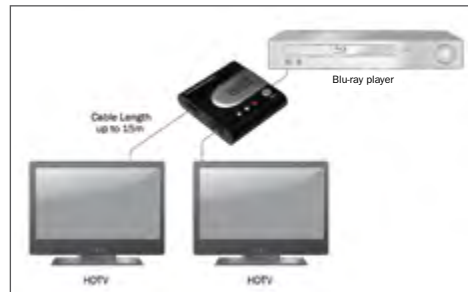

DIGITUS® HDMI Pocket Video Splitter, 2-Port

- Einer der kleinsten HDMI Video Splitter! Gibt ein Videosignal gleichzeitig auf zwei verschiedenen HDTV Bildschirmen wieder!
- Geeignet für Distanzen bis 15 m
- High Speed HDMI und HDCP kompatibel
- Kompatibel mit HDTV 480i, 480p, 720i, 720p, 1080i und 1080p

Technical Features

- 1 input, 2 outputs
- Easy to install and simple to operate
- Supports a distance of up to 15 m
- Compatible with HDTV 480i, 480p, 720i, 720p, 1080i and 1080p

DIGITUS® HDMI Pocket Video Splitter, 2 Port

- One of the smallest HDMI Video Splitter! Display one video signal on two different HDTV monitors!
- Supports a distance of up to 15m
- High Speed HDMI and HDCP compatible
- Compatible with HDTV 480i, 480p, 720i, 720p, 1080i and 1080p

- Supports 3D all format, including 1080p @ 23.98/24 Hz, 720p @ 59.94/60 Hz/50 Hz
- Supports VGA, SVGA, XGA and UXGA
- High Speed HDMI and HDCP compatible
- Operation pixel frequency range: 25-225 MHz