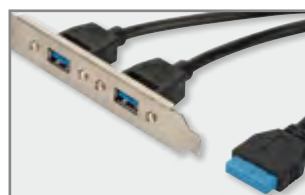

2x Type A-2x10pin IDC F/F

Type	Art. No.	EAN	Name	Length
USB 3.0	DK-300116-010-S	4016032335009	USB 3.0 Connection Cable, type A - micro B M/M, USB 3.0 conform,UL, bl	1,0 m
	DK-300116-018-S	4016032335023	USB 3.0 Connection Cable, type A - micro B M/M, USB 3.0 conform,UL, bl	1,8 m
	DK-300203-018-S	4016032310570	USB 3.0 Extension Cable, type A M/F, USB 3.0 conform,UL, bl	1,8 m
	DK-300203-030-S	4016032310587	USB 3.0 Extension Cable, type A M/F, USB 3.0 conform,UL, bl	3,0 m
	DK-300203-050-S	4016032310594	USB 3.0 Extension Cable, type A M/F, USB 3.0 conform,UL, bl	5,0 m