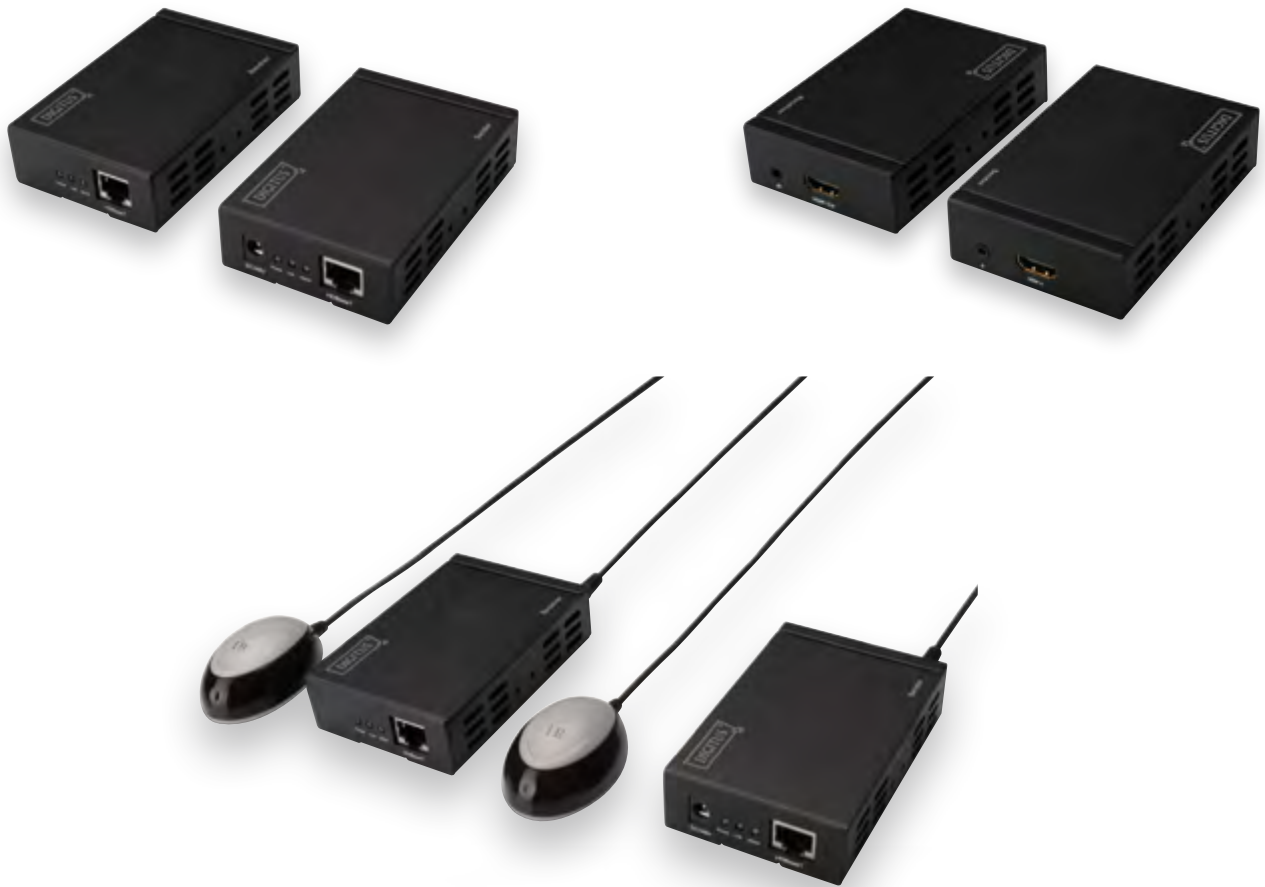

Technical Features

- CAT 5 HDMI extender consisting of transmitter and receiver unit
- Video resolution up to 1080p (Full HD)
- Integrated bidirectional IR-Interface - Easy control of the input source with a remote control
- Supports 3D
- Bandwidth 165MHz/1.65Gbps per channel (4.95Gbps all channel)
- CAT 5e/6 - Follow the standard of IEEE-568B
- Operating temperature: 0 to 55°C

DIGITUS® HDMI HDBaseT Video Extender mit PoE und 4K Funktion

- **Verlängert 4K-Videoinhalte bis zu 60 Meter**
- **Verlängert unkomprimierte Videosignale bis zu 100 Meter - ohne Datenverlust**
- **Optionale Unterstützung für eine Infrarot-Fernbedienung (IR)-Steuerung**

DIGITUS® HDMI HDBaseT Video Extender with PoE and 4K function

- **Extend a 4K video content up to 60 meters**
- **Extend uncompressed video signals up to 100 meter - without data loss**
- **Optional support for Infrared Remote (IR) control**

Technical Features

- Extends the max. length of HDMI cable up to 100 m (Full HD) by using a simple network cable between a transmitter and a receiver unit.
- Extend a 4K video content up to 60 m
- CAT5 HDMI extender consisting of transmitter and receiver unit
- Supports resolutions up to 4K
- Extend uncompressed video signals up to 100 m - without data loss
- Supports PoE function - no power supply needed for the receiver unit
- Optional support for infrared remote (IR) control
- Deep Color 12bit per channel (36bit all channel)
- Bandwidth 340MHz/3.4Gbps per channel (10.2Gbps all channel)
- HDCP pass through
- 3D pass through
- CEC pass through
- Supports uncompressed audio such as LPCM
- Supports compressed audio such as DTS Digital, Dolby Digital (including DTS-HD and Dolby True HD)
- Powered from a single power supply
- Follow the standard of IEEE-568B