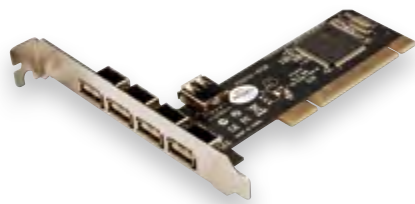

DIGITUS® USB 2.0, PCI-Card

- Die einfache und schnelle Möglichkeit Ihren Computer mit zusätzlichen USB-Ports auszurüsten
- USB High-Speed (480Mbps), Full-Speed (12Mbps) und Low-Speed (1.5Mbps) Datentransfermodi werden unterstützt
- 4 x externe USB 2.0 Typ A/Buchse (480Mbps)
- 4 x externe USB 2.0 Typ A/Buchse (480Mbps)

Technical Features

- 4 x external USB 2.0 type A/female (480Mbps)
- 1 x internal USB 2.0 type A/female (480Mbps)
- Chipset: NEC 720101
- Supports USB high speed (480Mbps), full speed (12Mbps), and low speed (1.5Mbps) data transfer modes
- Compliant with USB specification revision 2.0
- Supports hot-swapping

DIGITUS® USB 2.0, PCI card

- The quick and easy way to add extra USB Ports to your Computer
- Supports USB high speed (480Mbps), full speed (12Mbps), and low speed (1.5Mbps) data transfer modes
- 4 x external USB 2.0 type A/female (480Mbps)
- 4 x external USB 2.0 type A/female (480Mbps)

- Accessories: 1 x manual
- Operating temperature: 0 °C - 50 °C
- Storage temperature: -20 °C - 60 °C
- Operating humidity: 20% - 80% RH (non-condensing)
- Storage humidity: 10% - 90% RH (non-condensing)
- Supports Windows 8, 7, Vista and XP

DS-33220 254287 | PCI, USB 2.0 card, 4+1 Ports