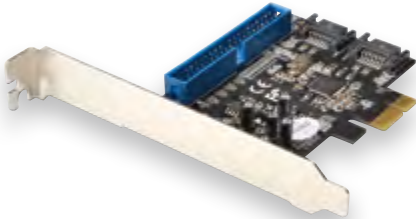

Technical Features

- 2 x internal SATA III ports
- 1 x internal parallel ATA port - supports up to UDMA-6 transfer mode, ATA and ATAPI
- Chipset: Marvell 88SE9128
- Compliant with PCI-Express Specification v2.0 and backward compatible with PCI-Express 1.x
- Compliant with Serial ATA Specification 3.0
- Supports communication speeds of 6Gbps, 3Gbps and 1.5Gbps