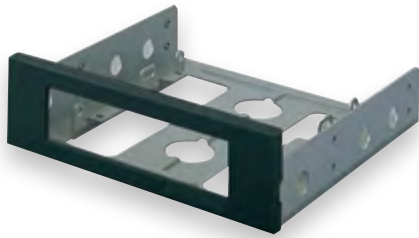

DIGITUS® Floppy Disk Einbaurahmen

- Ermöglicht den Einbau von 3,5"-SSD-/ HDD-/ FDD-Festplatten in einen CD-/ DVD-Schacht
- Einfaches Einbauen durch mitgeliefertes Montagezubehör

Technical Features

- To install floppy drives in CD/DVD bays
- Robust frame, metal, with plastic blind, screws included in delivery

DIGITUS® Floppy Disk Mounting Frame

- Enables the installation of a floppy drive in a CD/ DVD bay
- Includes mounting accessories for easy installation

- Color: Black
- Mounting frame, metal; Set = 2 Pcs.

A-90179NEW/BLACK 173946 | Mounting Frame, Metal, Set = 2 Pcs. black