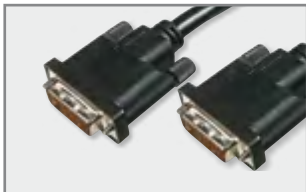

DVI

DVI (24+1), 2x ferrit M/M