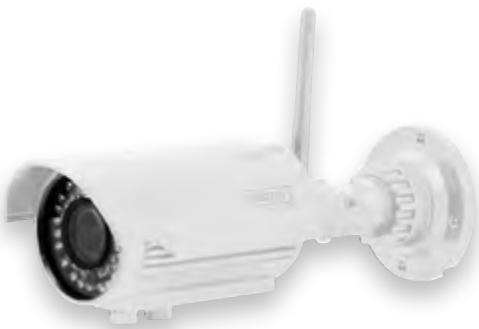

Technical Features

- 2 megapixel Full HD video resolution (1920x1080 pixel)
- Designed for outdoor surveillance
- Built-in infrared LEDs for day and night use
- LAN / Wireless LAN interface
- Internal storage for local recordings
- Power over Ethernet for easy installation
- Powerful motion detection – automatically records and saves videos to local storage
- Cloud storage, sync records from local storage to Google drive