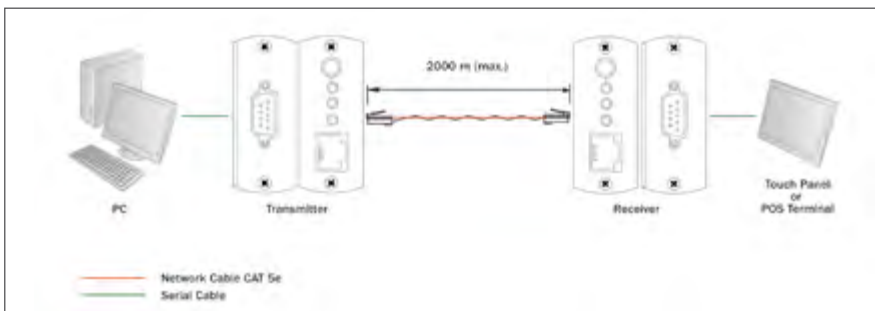

**DIGITUS® CAT 5 Audio Extender,
up to 600 m**

- Use a simple network cable to extend the audio signal - up to 600 m
- Place your audio devices wherever you want without audio cable limitations
- Switch between RCA and audio stereo by dip switch

Technical Features

- Place your audio devices wherever you want without audio cable limitations
- Extension of audio signals up to 600m
- Switch between RCA and audio stereo by dip switch
- Gold-plated RCA contacts
- 1x 3.5mm stereo output
- 1x RCA output
- 1x RJ45
- No power supply needed

DS-56100 366997 | CAT 5 Audio Extender, up to 600 m

**DIGITUS® RS232 Extender über
CAT 5, bis zu 2.000 m**

- Sendet serielle Daten bis zu 2.000 m
- Verlängerung erfolgt über kostengünstige CAT 5 Kabel
- Kompatibel mit allen RS232-Protokollen

**DIGITUS® RS232 extender over
CAT 5, up to 2.000 m**

- Sends serial data up to 2.000 m
- Extension possible via cost-effective CAT 5 cable
- Compatible with all RS232 protocols

Technical Features

- Extension via CAT 5 cable
- Sends RS232 data at 115,200 bps up to 2.000 m
- Compatible with all RS232 protocols
- Full-duplex transmission
- Pure hardware solution - real time data transfer, no software conflicts
- Data transmission between computers and other devices
- Connections at local and remote site: 1x DB-9 jack; 1x RJ45 jack; power supply connector