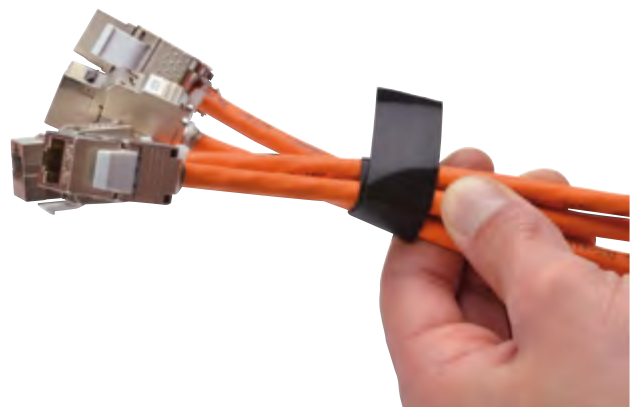

DIGITUS® Klettband für strukturierte Verkabelung

- Strukturieren Sie Ihre Verkabelung auf einfache und effiziente Weise
- Das Klettband sitzt dicht und gleichmäßig an und übt keinen starken Druck auf die Kabel aus - perfekt für empfindliche Installationen
- Wiederverwendbar

DIGITUS® Velcro Tape for structured cabling

- Structure your cabling in an easy and efficient way
- The tape fits close and regularly and doesn't put too much pressure on the cable - perfect for sensitive installations
- Re-usable

Technical Features

- 20 mm wide
- 10 m overall length
- Color black
- Multiple use possible