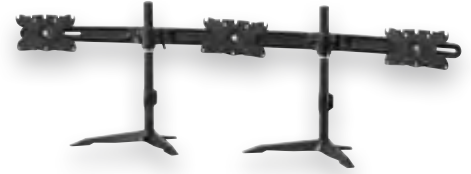

DIGITUS® 3-Fach Monitorständer

- **Optimaler Halt für bis zu 3 Monitore mit 66 - 81 cm (26"- 32")**
- **Hält bis zu 8 kg (pro Gelenk) Belastung aus, dank stabilem Standfuß**
- **Hoher Neigungswinkel und Höhenverstellbarkeit ermöglichen flexibles Arbeiten**

DIGITUS® Triple Monitor Stand

- **Optimal support for up to three monitors measuring 66 - 81 cm (26" to 32")**
- **Supports a maximum weight of up to 8 kg (per arm) thanks to a sturdy base stand**
- **Higher inclination angle and height adjustability enable you to work flexibly**

Technical Features

- Supports VESA standards: 200 x 100 mm/100 x 100 mm/75 x 75 mm
- Swivel angle: +/-15°
- Inclination angle: +/-15°
- 360° rotatable
- Screw type: M4
- Material: Aluminium / Grey
- Dimensions: 13.5 x 50.4 x 169.6 cm
- Weight: 6.2 kg
- Color: Black