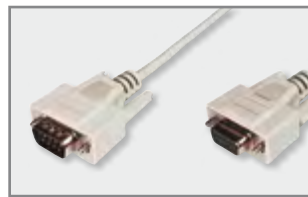

USB TYPE-C™

Type	Art. No.	EAN	Name	Length
USB TYPE-C™	DK-300136-010-S	4016032368809	USB Type-C Connection Cable, type C to A, M/M, Super Speed, UL, bl	1,0 m
	DK-300136-018-S	4016032368823	USB Type-C Connection Cable,, type C to A, M/M, High-Speed, UL, bl	1,8 m
	DK-300137-010-S	4016032368816	USB Type-C Connection Cable,, type C to micro B, M/M, Super Speed, UL, bl	1,0 m
	DK-300137-018-S	4016032368830	USB Type-C Connection Cable,, type C to micro B, M/M, High-Speed, UL, bl	1,8 m
	DK-300138-010-S	4016032368953	USB Type-C Connection Cable,, type C to C, M/M, High-Speed, UL, bl	1,0 m
	DK-300138-018-S	4016032368977	USB Type-C Connection Cable,, type C to C, M/M, High-Speed, UL, bl	1,8 m
	DK-300506-000-S	4016032370819	USB Type-C Adapter, type C to A, M/F, Super-Speed, UL, bl	-
	DK-300315-001-S	4016032368847	USB Type-C Adapter Cable, type C to A, M/F, Super Speed, UL, bl	0,15 m
	DK-300316-001-S	4016032368854	USB Type-C Adapter Cable, type C to micro B, M/F, 0,1m, High-Speed, UL, bl	0,1 m

SERIAL // SATA

D-Sub9 M/F