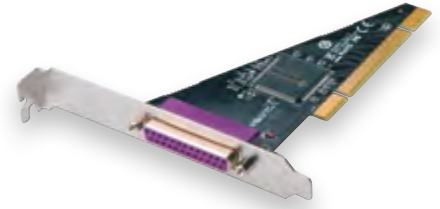

DIGITUS® Parallele Schnittstellenkarte, PCI

- Übertragungsraten von bis zu 2,7 Mbps
- Direkte Zuweisung der I/O Adresse und IRQ über BIOS
- Kompatibel zum 1284-Standard

Technical Features

- 1x DSUB 25, parallel port, jack
- Chipset: 4037T-SUN1989 IC
- Data transfer rate up to 2.7Mbps
- Supports Standard Parallel Port (SPP), Bi-directional Parallel Port (BPP), Enhanced Parallel Port (EPP) & Enhanced Capability Port (ECP)

DIGITUS® Parallel Interface Card, PCI

- Transfer rates of up to 2.7 Mbps
- I/O address and IRQ allocated directly through the BIOS
- Compatible with the 1284 standard

- Compatible with IEEE 1284 standards
- Universal PCI interface 3.3V & 5V, 32-bit/64-bit
- Plug and play
- Remap to ISA address 278, 378
- Drivers for Windows 8, 7, Vista, XP
- 1 x manual, 1 x driver CD included in delivery