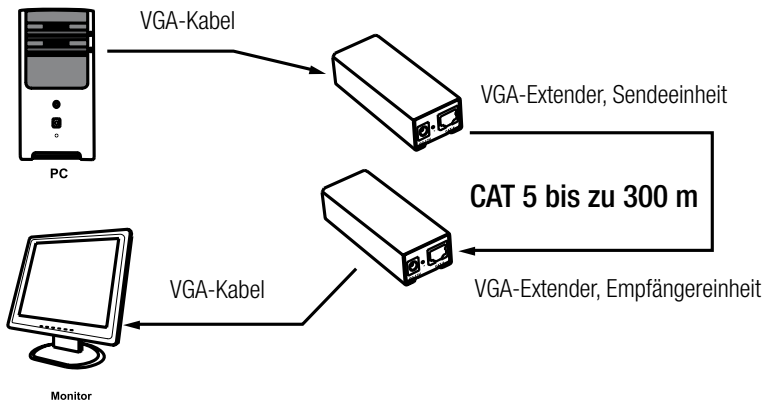

Technical Features

- Cable lengths up to 300 m with CAT 5 UTP cables (when using CAT5 Reach)
- Supports stereo audio extension
- High resolution possible up to 1920 x 1200 pixels
- Dimensions (LxWxH): 110 x 75 x 25 mm
- Power input: 5 V @ 2 A, max. 5 W

**DIGITUS® VGA UTP Extender,
Receiver Unit**

- High resolution possible up to 1920 x 1200 pixels

DS-53450 361985 | VGA UTP Extender, Receiver Unit

DIGITUS® VGA UTP Extender Set

- Bietet einfache und schnelle Verteilung für VGA-Videosignale bis zu einer Distanz von 300 m
- Hohe Auflösungen bis 1920 x 1200 Pixel möglich

Technical Features

- CAT 5 VGA extender consisting of transmitter and receiver unit
- High resolution possible up to 1920 x 1200 pixels
- Supports stereo audio extension
- Dimensions (LxWxH): 110 x 75 x 25 mm
- Weight: 213 g (transmitter), 208 g (receiver)
- Power input: 5 V @ 1 A, max 5 W

DIGITUS® VGA UTP Extender Set

- Easy and convenient distribution for VGA signals up to 300 m
- High resolution possible up to 1920 x 1200 pixels

DS-53400 356721 | VGA UTP Extender Set

DIGITUS® VGA Repeater, 65 m