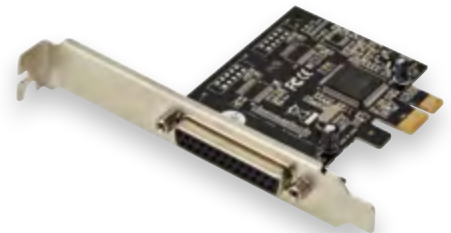

DIGITUS® 1-Port Parallel Interface Card, PCI Express

- Supports standard parallel port (SPP), enhanced parallel port (EPP) & enhanced capability port (ECP)
- Data transfer rate up to 2.5 Mbps
- Incl. low profile bracket

- Incl. low profile bracket
- Operating temperature: 0°C - 70°C
- Operating humidity: 25% - 65% RH (non-condensing)
- Supports Windows 8, 7, Vista and XP