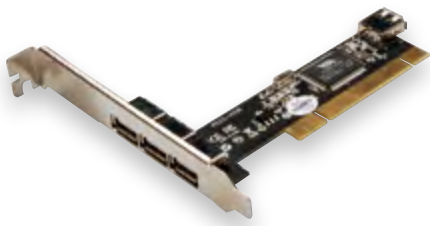

DIGITUS® USB 2.0, PCI-Card

- Die einfache und schnelle Möglichkeit Ihren Computer mit zusätzlichen USB-Ports auszurüsten
- USB High-Speed (480Mbps), Full-Speed (12Mbps) und Low-Speed (1.5Mbps) Datentransfermodi werden unterstützt
- 3 x externe USB 2.0 Typ A/Buchse (480Mbps)
- 3 x externe USB 2.0 Typ A/Buchse (480Mbps)

Technical Features

- 3 x external USB 2.0 type A/female (480Mbps)
- 1 x internal USB 2.0 type A/female (480Mbps)
- Chipset: VIA 6212
- Supports USB high speed (480Mbps), full speed (12Mbps), and low speed (1.5Mbps) data transfer modes

DIGITUS® USB 2.0, PCI Card

- The quick and easy way to add extra USB Ports to your Computer
- Supports USB high speed (480Mbps), full speed (12Mbps), and low speed (1.5Mbps) data transfer modes
- 3 x external USB 2.0 type A/female (480Mbps)
- 3 x external USB 2.0 type A/female (480Mbps)

- Compliant with USB specification revision 2.0
- PCI 32-bit 33MHz interface
- Supports hot-swapping
- Accessories: 1 x manual, 1 x low profile bracket
- Supports Windows 8, 7, Vista and XP

DS-33221 254294 | PCI, USB 2.0 Card, 3+1 Ports

DS-33222 254317 | PCI, USB 2.0 Card, 4+1 Ports