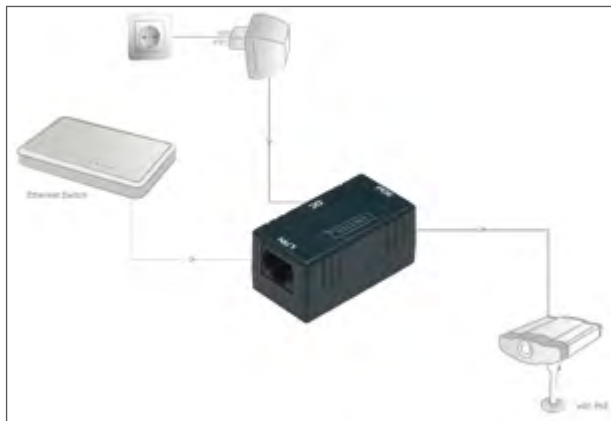

DIGITUS® Passive PoE wall mount box

- Easily merge of power and data cables into a single cable
- Connection: 10/100 Mbit/s
- Assignment: 1/2/3/6 for data transfer, 4/5/7/8 for power supply

DN-95002 260257 | Passive PoE Wall Mount Box