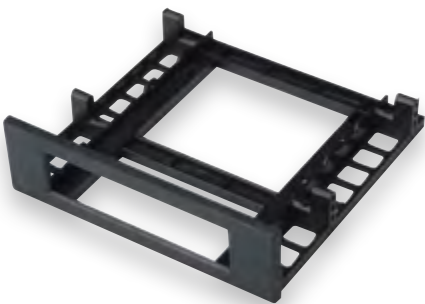

DIGITUS® Floppy Disk Einbaurahmen

- Dient zum Einbau von Diskettenlaufwerken – liest Ihre älteren Speichermedien
- Montagezubehör ermöglicht einfache Installation

Technical Features

- To install floppy drives in CD/DVD bays
- Robust plastic frame, screws included in delivery

DIGITUS® Floppy Disk Mounting Frame

- For installing floppy drives – reads your older storage media
- Mounting accessories allow easy installation

- Color: Black
- Mounting frame, plastic

A-90179-P BL 111894 | Mounting Frame, Plastic, black