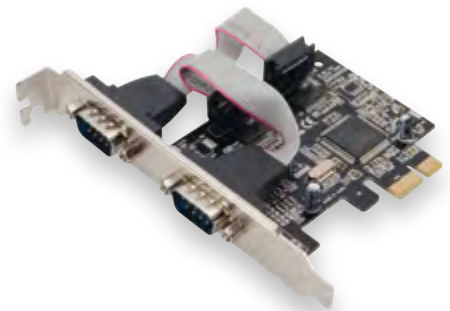

DIGITUS® 2 Port Serial Interface Card, PCIe

- Data transfer rate up to 230, 400 bps
- Compliant with PCI Express base specification 1.1
- 2 x DSUB 9, serial ports, male, UART 16C950

- Operating humidity: 25% - 65% RH (non-condensing)
- Supports Windows 8, 7, Vista and XP

PCI EXPRESS™

DS-30000-1 309390 | PCIe, Serial Interface Card, 2x DSUB 9

DIGITUS® 2 Ser. / 1 Par. Schnittstellenkarte, PCI

- Serielle Datentransferrate bis zu 115.200bps
- Parallele Datentransferrate bis zu 1,5Mbps
- Automatische Vergabe der IRQ- und I/O-Adressen

Technical Features

- Multi I/O PCI card
- 2x DSUB 9, serial ports, male, UART16C450/550
- 1x DSUB 25, parallel port, jack
- Chipset: MCS9865
- Serial data transfer rate up to 115,200bps
- Parallel data transfer rate up to 1.5Mbps
- Supports standard parallel port (SPP), enhanced parallel port (EPP) & enhanced capability port (ECP)
- Compliant with PCI Local Bus specifications, Revision

DIGITUS® 2 Ser. / 1 Par. Interface Card, PCI

- Serial data transfer rate up to 115,200bps
- Parallel data transfer rate up to 1.5Mbps
- Automatic assignment of IRQ and I/O addresses

- 2.3, 32-bit bus
- Easy plug and play
- Automatic assignment of IRQ and I/O addresses
- Operating temperature: 0 °C - 85 °C
- Operating humidity: 25% - 65% RH (non-condensing)
- Supports Windows 8, 7, Vista and XP