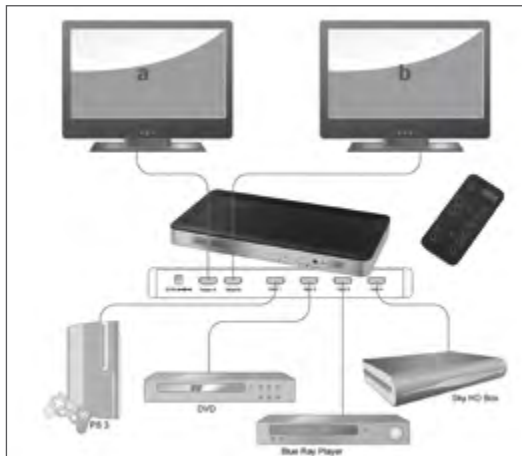

DIGITUS® HDMI Matrix Switch, 4x2

- Switch comfortably between up to four HDMI sources and two playback devices (televisions, monitors, projectors) independently of each other, without having to swap cables
- Display different media content from up to four HDMI sources on up to two playback devices (televisions, monitors, projectors) simultaneously and independently of each other
- Multi-switching methods: intelligent automatic, IR remote control or by touch button
- Highest supported video resolution: 1080p

Technical Features

- Switch easily between any of up to four HDMI sources
- Distributes any of the four inputs to any or any combination of the two HDMI output displays
- Multi-switching methods: intelligent automatic, IR remote control or by touch button
- Highest supported video resolution 1080p
- Compatible to High Speed HDMI
- Bandwidth: 225 MHz/2.25 Gbps per channel (6.75 Gbps all channel)

- Supports 12bit per channel (36bit all channel) deep color
- Supports HDCP
- Supports uncompressed audio such as LPCM
- Supports compressed audio such as DTS Digital, Dolby Digital (including DTS-HD and Dolby True HD)
- Dimensions (LxWxH): 128 x 220 x 25 mm
- Weight: 350 g