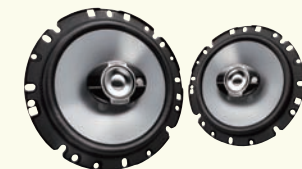

KFC-E1764C
170mm 3-vías

PEAK Power
<200w>

KFC-E1754C
170mm Doble cono / Duplo cone

PEAK Power
<180w>

KFC-E1364C
130mm 3-vías

PEAK Power
<150w>

KFC-E1354C
130mm Doble cono / Duplo cone

PEAK Power
<140w>

KFC-E1064C
100mm 3-vías

PEAK Power
<120w>

KFC-E1054C
100mm Doble cono / Duplo cone

PEAK Power
<110w>