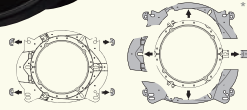

* Con adaptador para Toyota-Chevrolet-GM-Dodge

PEAK Power
<280w>

KFC-S703P

Conjunto de componentes 170mm
Conjunto de componentes 170mm

PEAK Power
<240w>

KFC-S503P

Conjunto de componentes 130mm
Conjunto de componentes 130mm