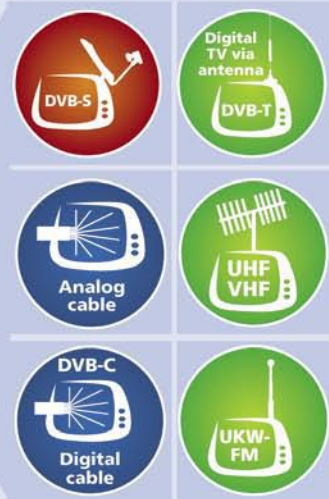

WORLD'S FIRST!

TechniSat **HD-Vision 32**

World novelty!

The first HDready LCD-TV with an integrated multi-function tuner as a standard feature for all digital and analogue transmission modes (satellite, terrestrial, cable)! Possibility of mixing the programme positions of analogue and digital programmes!

Future-proof connection options:

Multi-function tuner

Discover the new all-rounder of the digital quality TV.

The new HD-Vision 32 with 81 cm visible LCD image is HDready and disposes of an integrated multi-function tuner for all digital and analogue transmission modes by means of which it is even possible to mix the programme positions of analogue and digital programmes. For pay TV and pay radio it has a Common Interface and a Smartcard reader. A multitude of connection options such as 2x HDMI and USB 2.0 as well as free-of-charge value-added services, for example the consumer-friendly EPG "SiehFern INFO", AutoInstall, the ISIPRO programme-list manager and the automatic software update turn the HD-Vision 32 into a real all-rounder.