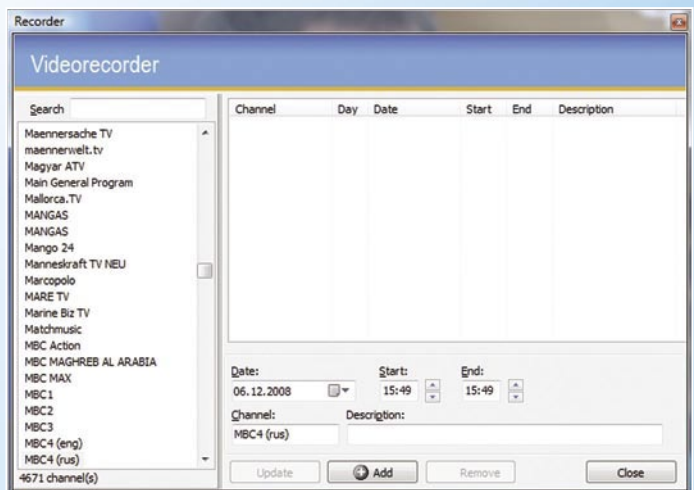

PVR timer function |