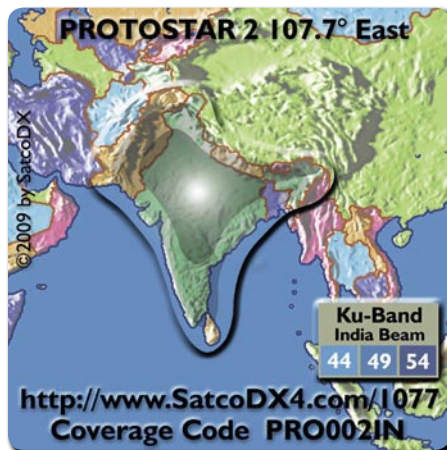

OPTUS D3

May-June 2009

This satellite will be launched simultaneously with HOTBIRD 10, co-located at 156 EAST with OPTUS C1, this Orbital Science Corporation satellite will embed 24 Ku band transponders and cover Australia for 15 years. The satellite will provide direct TV, Internet, telephony and data transmission services for Australia and New Zealand. Orbital Sciences Corporation has constructed the Optus D3 spacecraft using the Star-2 platform.