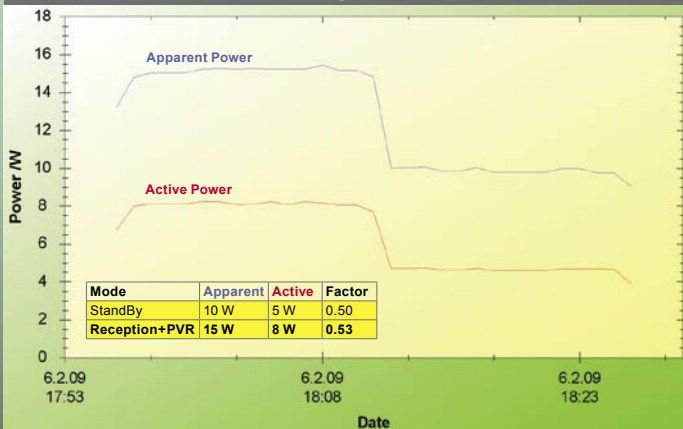

ENERGY DIAGRAM

First 15 minutes: reception with channel switching, PVR recording and play. Second 15 minutes: standby

Main menu – PVR |

PVR Manager |

MP3 Jukebox |

SCPC reception via TURKSAT 42° East

Helping to build a better industry