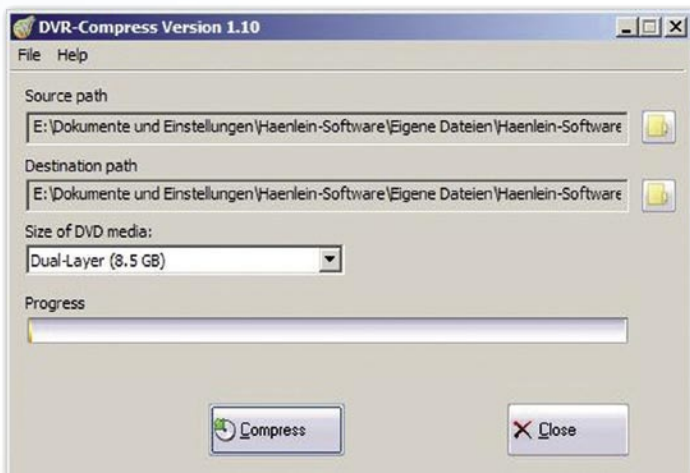

DVR Compress for reducing the file size of recordings that are too large