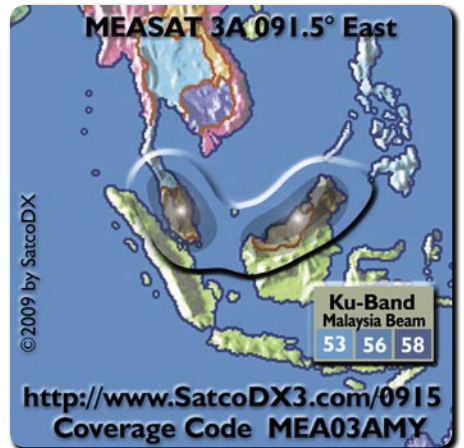

MEASAT 3A

June 2009

MEASAT 3A has been designed to be co-located with MEASAT 3 at 91.5 EAST. The satellite will provide 12 high-powered C-band transponders providing coverage across a region bounded by Africa and Eastern Europe in the West, through to Japan and Australia in the East, and 12 high-powered Ku band transponders for DTH in Malaysia and Indonesia over a 15 year minimum service life. This satellite will be launched by a Zenith 3.