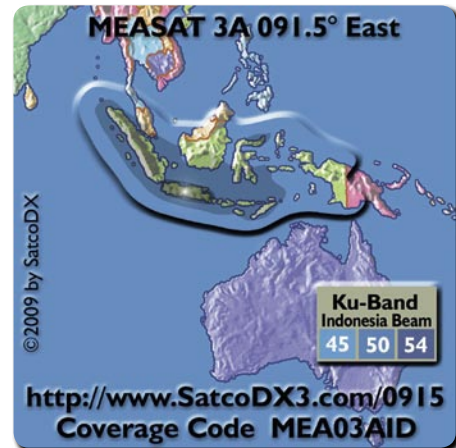

MEASAT 3A

June 2009

MEASAT 3A has been designed to be co-located with MEASAT 3 at 91.5 EAST. The satellite will provide 12 high-powered C-band transponders providing coverage across a region bounded by Africa and Eastern Europe in the West, through to Japan and Australia in the East, and 12 high-powered Ku band transponders for DTH in Malaysia and Indonesia over a 15 year minimum service life. This satellite will be launched by a Zenith 3.