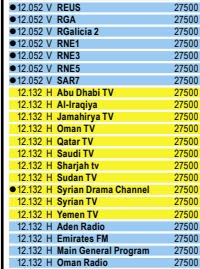

Ku-Band 45.49 51