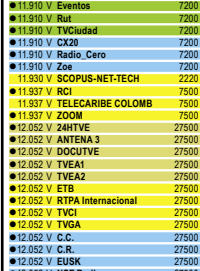

Ku-Band 45.49 51