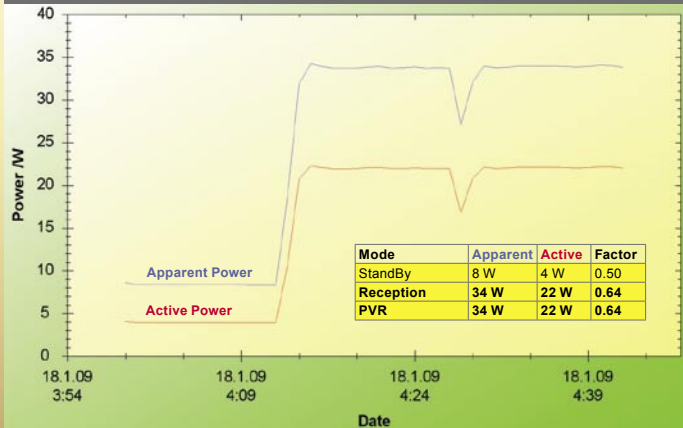

ENERGY DIAGRAM