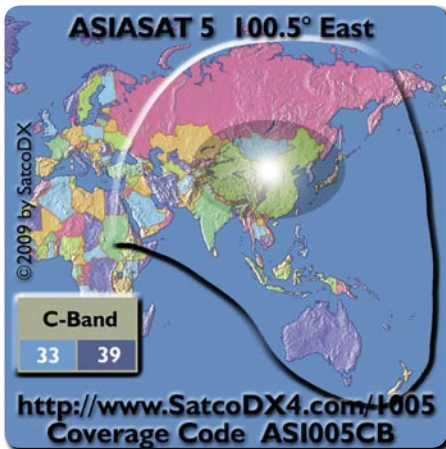

ity of usage in orbit. This Satellite will replace ASIASAT 2 at 100.5 EAST with 22 Transponders in KU Band