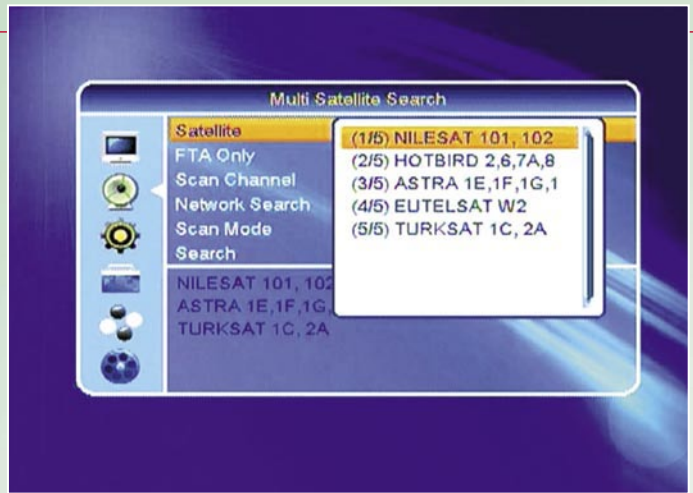

Multi-satellite search |