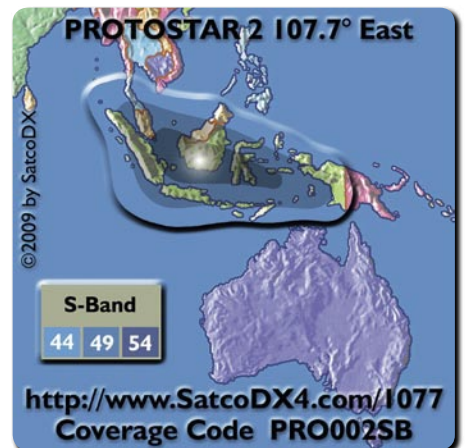

OPTUS D3

May-June 2009

This satellite will be launched simultaneously with HOTBIRD 10, co-located at 156 EAST with OPTUS C1, this Orbital Science Corporation satellite will embed 24 Ku band transponders and cover Australia for 15 years. The satellite will provide direct TV, Internet, telephony and data transmission services for Australia and New Zealand. Orbital Sciences Corporation has constructed the Optus D3 spacecraft using the Star-2 platform.