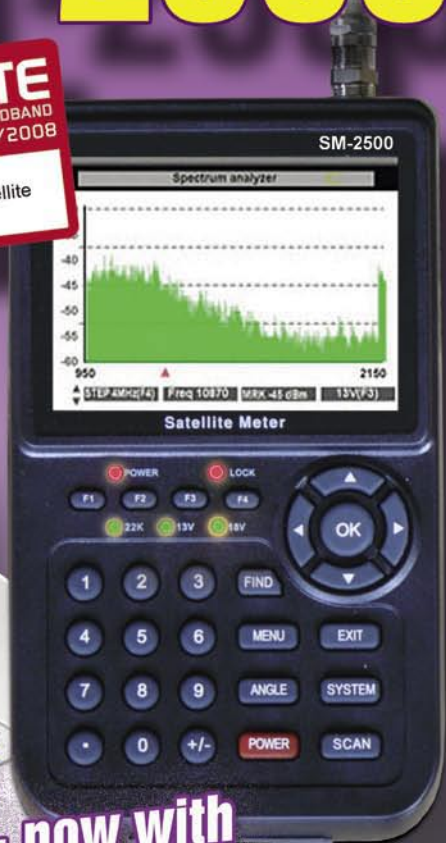

It sounds like an unbeatable recipe for even bigger success.

Trimax SM-2500

**TELE SATELLITE
AWARD & BROADBAND**
06-07/2008

TRIMAX SM2200
An ideal tool for any satellite
system installer

NEW - now with
"Spectrum Analyzer"