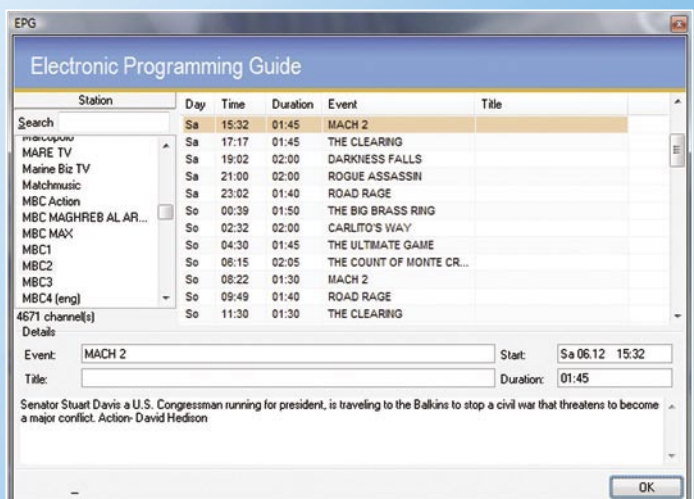

Extended EPG |

possible to decide whether the result should be added to an existing list or stored separately. In case you don't use a conditional access module it is of course perfectly possible to restrict any search to free-to-air channels only. We tested the software with

HOTBIRD 13° East with its 100+ transponders and were surprised it took only 4:20 minutes to find more than 1500 TV and radio channels, which is quite an achievement.

Now that the channel list is