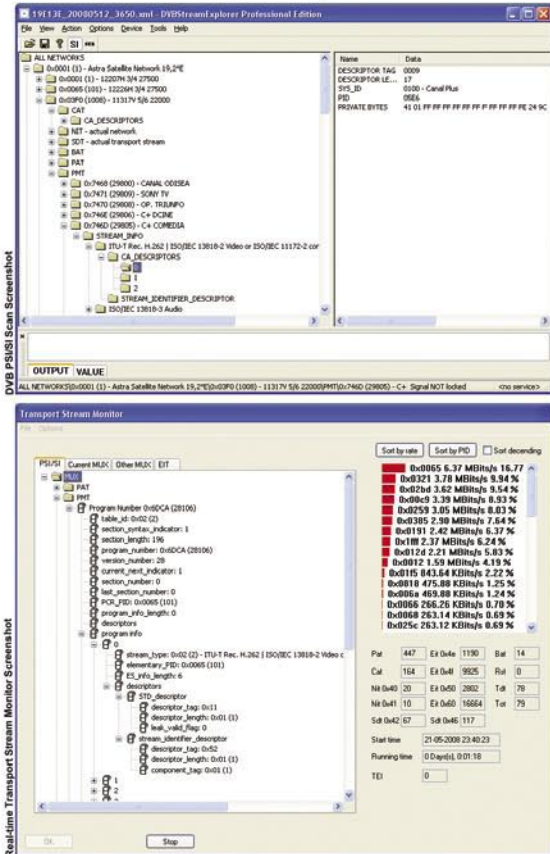

DVBStreamExplorer™

MPEG2/DVB Transport Stream Analyzer

Feature Summary

- ✓ MPEG2/DVB/ATSC PSI/SI/PSIP scanning
- ✓ Stream demuxing and capturing to disk
- ✓ DVB DSMCC scanning
- ✓ TeleText Analyzer
- ✓ DVB MPE scanning
- ✓ Service Player
- ✓ Real-time Transport Stream Monitor
- ✓ Saving of collected information as text/CSV
- ✓ Supports most BDA compatible devices and specific non-BDA devices*