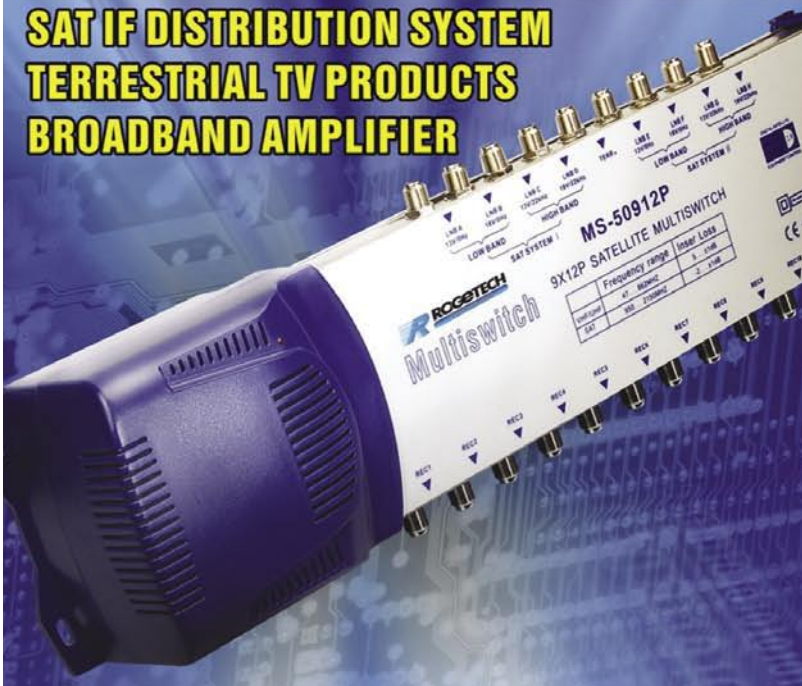

**Bring qualified signal
for you**

SAT IF DISTRIBUTION SYSTEM SILVER SERIES

**SAT IF DISTRIBUTION SYSTEM
TERRESTRIAL TV PRODUCTS
BROADBAND AMPLIFIER**