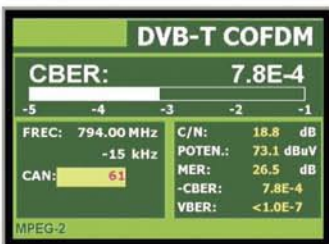

explore...

... all channels in the band!

identify...

... signals automatically!

Shows all measurements simultaneously

Shows picture, service list, PID's,...

Direct adjusting of spectrum, without menus