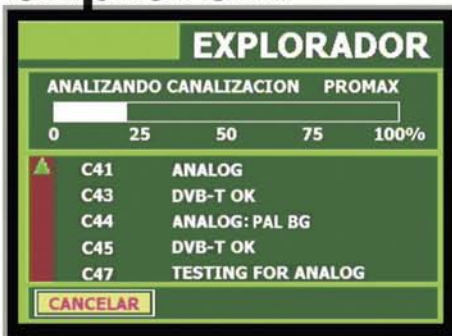

explore...

... all channels in the band!

identify...

... signals automatically!

Shows all measurements simultaneously

Shows picture, service list, PID's,...

Direct adjusting of spectrum, without menus