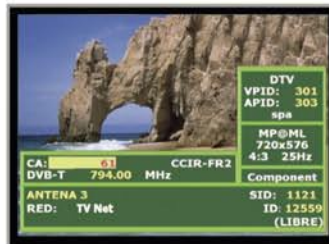

explore...

... all channels in the band!

identify...

... signals automatically!

Shows all measurements simultaneously

Shows picture, service list, PID's,...

Direct adjusting of spectrum, without menus