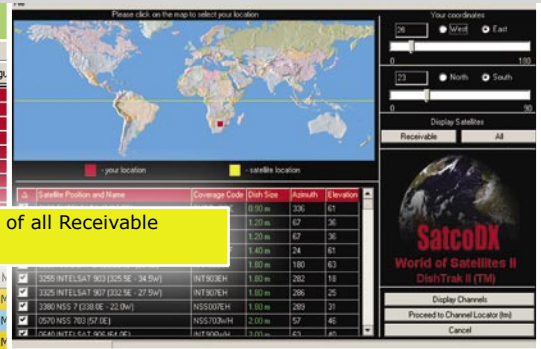

Exclusively for TELE-satellite Readers

SatcoDX "World of Satellites"

SatcoDX's "World of Satellites" Software contains the technical data from every satellite transmission worldwide

**SatcoDX
Software
Activation
Code**

SatcoDX Software Activation Code Version 3.10:
A8GE6AEG9EAD18911G882D672118EGF9
Valid until the publication of the next issue of TELE-satellite magazine

Download SatcoDX Software here:
www.TELE-satellite.com/cd/0608/eng

Step by Step Guide to Get SatcoDX Software Running on Your Computer:

1. Download SatcoDX Software Version 3.10 from the above URL.

Note: if you have already installed Version 3.10, you do not need to do it again. Check your currently installed version by clicking the HELP button, then

ABOUT. The third line tells you the version installed on your computer

2. Enter the Activation Code by clicking LICENSE and then REGISTRATION. After entering Activation Code click VALIDATE KEY and EXIT. Now you are ready to download the newest satellite transponder data anytime you want, provided your computer is connected to

the Internet and is allowed to access FTP.

Note: SatcoDX Software also runs without Activation Code, or with an outdated Activation Code. However, the satellite data on

display will be either from last time you performed an update, or from the time when original software has been compiled. By default, each SatcoDX software contains the set of satellite data as current as when it was compiled and put together.

TELE SATELLITE INTERNATIONAL

Main Address:
TELE-satellite International
PO Box 1234
85766 Munich-Ufg
GERMANY/EUROPA UNION

Editor-in-Chief:
Alexander Wiese
alex@TELE-satellite.com

Published by:
TELE-satellite Medien GmbH, Germany