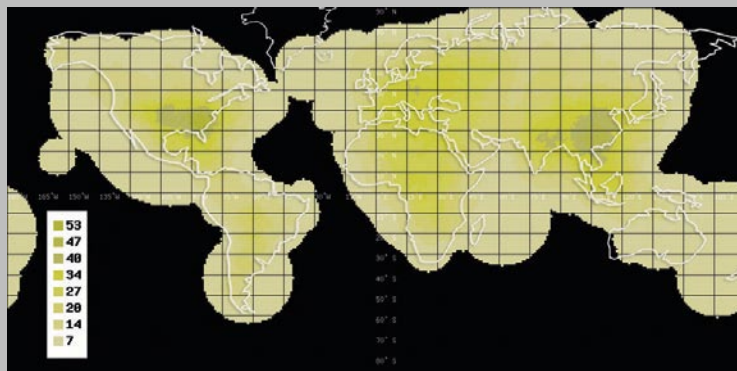

The map shows areas with digital FTA programs in C-band with at least 38dBW of signal strength. In main target areas there are up to 53 programs available |