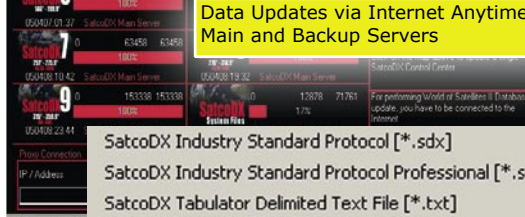

Exclusively for TELE-satellite Readers

SatcoDX "World of Satellites"

SatcoDX's "World of Satellites" Software contains the technical data from every satellite transmission worldwide

**SatcoDX
Software
Activation
Code**

SatcoDX Software Activation Code Version 3.10:
A8GE6AEG9EAD18911G882D672118EGF9
Valid until the publication of the next issue of TELE-satellite magazine

Download SatcoDX Software here:
www.TELE-satellite.com/cd/0608/eng

Step by Step Guide to Get SatcoDX Software Running on Your Computer:

1. Download SatcoDX Software Version 3.10 from the above URL.

Note: if you have already installed Version 3.10, you do not need to do it again. Check your currently installed version by clicking the HELP button, then

ABOUT. The third line tells you the version installed on your computer

2. Enter the Activation Code by clicking LICENSE and then REGISTRATION. After entering Activation Code click VALIDATE KEY and EXIT. Now you are ready to download the newest satellite transponder data anytime you want, provided your computer is connected to

the Internet and is allowed to access FTP.

Note: SatcoDX Software also runs without Activation Code, or with an outdated Activation Code. However, the satellite data on

display will be either from last time you performed an update, or from the time when original software has been compiled. By default, each SatcoDX software contains the set of satellite data as current as when it was compiled and put together.

TELE SATELLITE INTERNATIONAL

Main Address:
TELE-satellite International
PO Box 1234
85766 Munich-Ufg
GERMANY/EUROPA UNION

Editor-in-Chief:
Alexander Wiese
alex@TELE-satellite.com

Published by:
TELE-satellite Medien GmbH, Germany