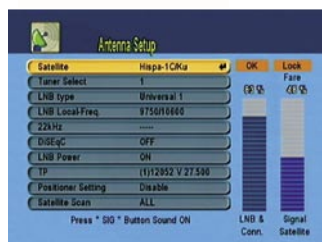

Expert conclusion

+ An all-in-one receiver, which makes fun to use both for family watching, as for the feed hunter. Well written user manual.

- Initial startup takes very long, the scan menu could offer more options.

Antenna Setup |