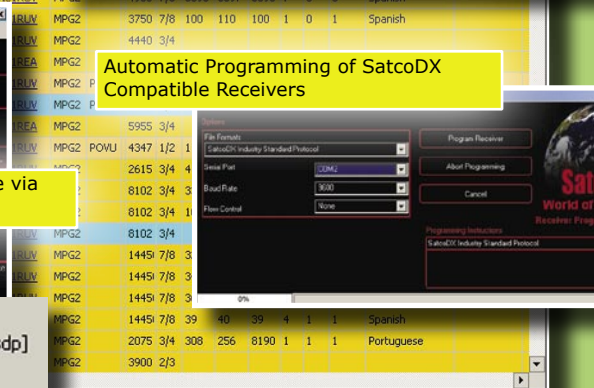

Exclusively for TELE-satellite Readers

SatcoDX "World of Satellites"

SatcoDX's "World of Satellites" Software contains the technical data from every satellite transmission worldwide

**SatcoDX
Software
Activation
Code**

SatcoDX Software Activation Code Version 3.10:
A8GE6AEG9EAD18911G882D672118EGF9
Valid until the publication of the next issue of TELE-satellite magazine

Download SatcoDX Software here:
www.TELE-satellite.com/cd/0608/eng

Step by Step Guide to Get SatcoDX Software Running on Your Computer:

1. Download SatcoDX Software Version 3.10 from the above URL.

Note: if you have already installed Version 3.10, you do not need to do it again. Check your currently installed version by clicking the HELP button, then

ABOUT. The third line tells you the version installed on your computer

2. Enter the Activation Code by clicking LICENSE and then REGISTRATION. After entering Activation Code click VALIDATE KEY and EXIT. Now you are ready to download the newest satellite transponder data anytime you want, provided your computer is connected to

the Internet and is allowed to access FTP.

Note: SatcoDX Software also runs without Activation Code, or with an outdated Activation Code. However, the satellite data on

display will be either from last time you performed an update, or from the time when original software has been compiled. By default, each SatcoDX software contains the set of satellite data as current as when it was compiled and put together.

TELE SATELLITE INTERNATIONAL

Main Address:
TELE-satellite International
PO Box 1234
85766 Munich-Ufg
GERMANY/EUROPA UNION

Editor-in-Chief:
Alexander Wiese
alex@TELE-satellite.com

Published by:
TELE-satellite Medien GmbH, Germany