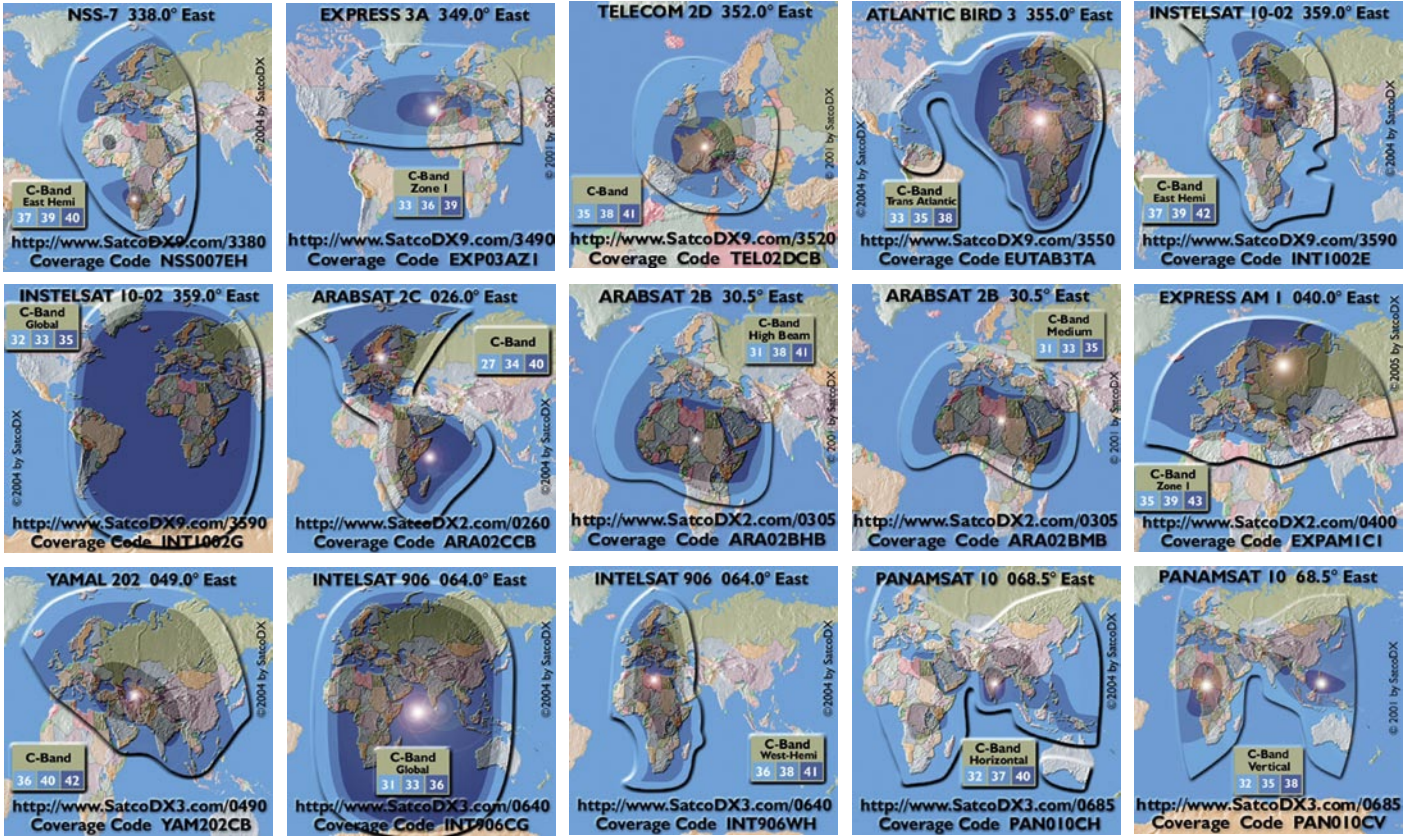

C-band reception in Europe

The coverage areas of these satellites also reach Europe. A complete list of all available channels on these satellites can be found via the SatcoDX software „World of Satellites“.

GHz,R,28888,5/6 on the NSS806 40.5° west increased from 63 dBuV with the 17K LNB to 69.3 dBuV with the new 15K LNB.

Final results

From about 27 theoretically available satellite positions on our location in Lyon/France, we could in fact receive 15. Generally we can say that C-band reception got more interesting within the last few years. First of all the transmission power of the satellites has increased and secondly the noise ratio of modern LNBs

has decreased so that we are now able to receive more channels on more different satellites than we would have been a few years ago.

For all of you out there, wanting to receive foreign channels from countries like Japan, Brazil, Argentina, Peru, India, North- and South America or even North Korea, C-band reception would be your first choice. My favourite satellites are the NSS806 40.5° west and PAS 7/10 68.5° east, because they offer the widest range of different channels.

If you have enough room to install a dish of this size, you should really consider to start receiving c-band, it's definitely worth the money.