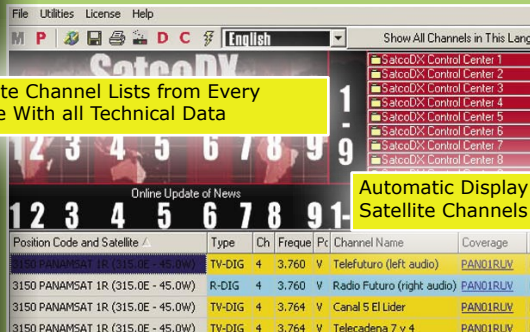

Exclusively for TELE-satellite Readers

SatcoDX "World of Satellites"

SatcoDX's "World of Satellites" Software contains the technical data from every satellite transmission worldwide

**SatcoDX
Software
Activation
Code**

SatcoDX Software Activation Code Version 3.10:
A8GE6AEG9EAD18911G882D672118EGF9
Valid until the publication of the next issue of TELE-satellite magazine

Download SatcoDX Software here:
www.TELE-satellite.com/cd/0608/eng

Step by Step Guide to Get SatcoDX Software Running on Your Computer:

1. Download SatcoDX Software Version 3.10 from the above URL.

Note: if you have already installed Version 3.10, you do not need to do it again. Check your currently installed version by clicking the HELP button, then

ABOUT. The third line tells you the version installed on your computer

2. Enter the Activation Code by clicking LICENSE and then REGISTRATION. After entering Activation Code click VALIDATE KEY and EXIT. Now you are ready to download the newest satellite transponder data anytime you want, provided your computer is connected to

the Internet and is allowed to access FTP.

Note: SatcoDX Software also runs without Activation Code, or with an outdated Activation Code. However, the satellite data on

display will be either from last time you performed an update, or from the time when original software has been compiled. By default, each SatcoDX software contains the set of satellite data as current as when it was compiled and put together.

TELE SATELLITE INTERNATIONAL

Main Address:
TELE-satellite International
PO Box 1234
85766 Munich-Ufg
GERMANY/EUROPA UNION

Editor-in-Chief:
Alexander Wiese
alex@TELE-satellite.com

Published by:
TELE-satellite Medien GmbH, Germany