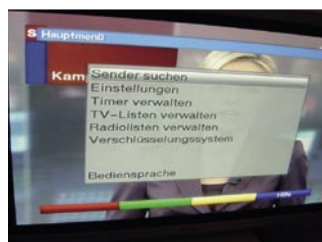

Expert conclusion

A 1-2-3 product: unpack, connect, watch. Excellent audio quality with the digital outputs.

Missing LNB loop through connection.

Reto Jeger
TELE-satellite
Test Center
Switzerland

OSD (14 different languages) |