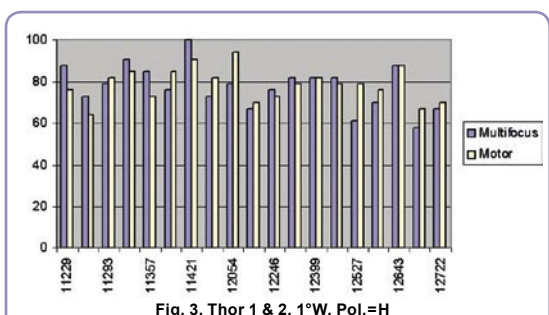

Toroidal Dual Reflector Versus Motorized Dish – Great Competition

Peter Miller

When you decide that it is time for you to start watching channels from more than one satellite, you usually do not think about buying and installing additional satellite dishes. After all, how many people would like to convert their gardens into antenna farms? And those living in big cities have even less freedom. So, instead of adding extra dishes, you usually consider either adding a motor to your existing dish or replacing it with a multifocus antenna with several LNB's. But can a multifocus antenna match the performance of a motorized dish (which, when well aligned has the performance of a fixed dish of the same size)?

Competitors

We decided to use a size of 90 cm, what was a reasonable trade-off between dish diameter and reception performance. Both competitors were the products of well known companies.

Competitor number 1 was a 90 cm dish equipped with a USALS (DiSEqC 1.3) compatible motor. It had a quad LNB with a noise figure 0.4 dB.

Competitor number 2 was a toroidal dual reflector antenna with a main reflector of 90 cm. We mounted 5 LNB's on its rail: universal single and dual models of different brands. They were specified as 0.2 and 0.3 dB devices.

Of course noise figures of all LNB's were defined as typical values (read: not guaranteed).

Installation

Even though it may look very complex for a newbie, adding a USALS motor to a 90 cm dish is not actually a big problem. Should your supporting pole be perfectly vertical, it is just a matter of dismounting the existing dish, mount the motor in its place and fix the dish to the motor.