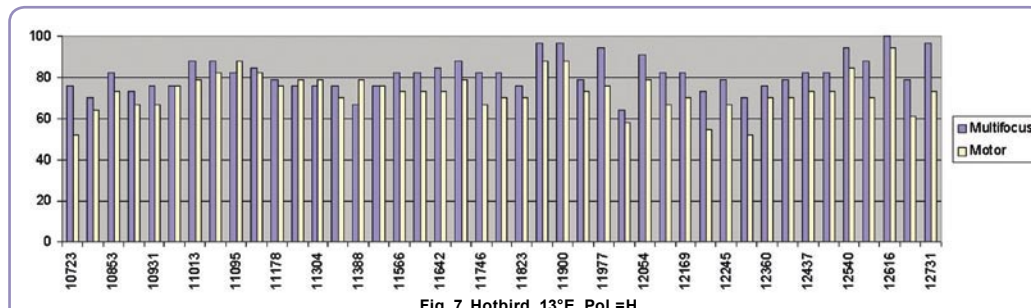

the temporary pole on the ground where you have easy access to every piece of hardware.

All this sounds very difficult but in practice, after finding the first satellite, we found all others without any problem.

Performance

We aligned our multifocus dish in a way we think that many Europeans would do. Namely, we decided to cover 3 most popular satellites (the ones broadcasting the highest number of FTA channels): Astra 1, Astra 2 and Hotbird. Because the antenna had 5 LNB holders, we added Thor and Atlantic Bird.

We observed signal quality shown by our satellite receiver when the input signal came from an LNB mounted on dual reflector antenna and then from a motorized dish. The following charts in figures 1 through 8 present the results for the 5 satellites for both polarizations. Axis Y shows quality reading in % and axis X transponder frequency.

Please note that for Atlantic Bird, 11486H, the signal was very weak and the motorized dish with 0.4 dB LNB was not able to lock on it (quality = 0).

When we were analyzing the results we noticed that the multifocus antenna had performed much better for Hotbird and worse for Astra 1 as compared with the motorized system. But was it really a difference in the performance of antennae or of LNB's?

We suspected the latter. So we swap the "Hotbird LNB" with the "Astra-1 LNB" mounted on the dual reflector dish. The measurements confirmed our suspicion: now Astra-1 was great and Hotbird - poor. Figures 5 and 6 show some of the Astra 1 transponders after the change.

Conclusions

Our measurements proved that a dual reflector toroidal dish performs as good as a motorized dish with respect to signal quality. Today, much more depends on LNB selection.

So what are the advantages and disadvantages of both solutions?