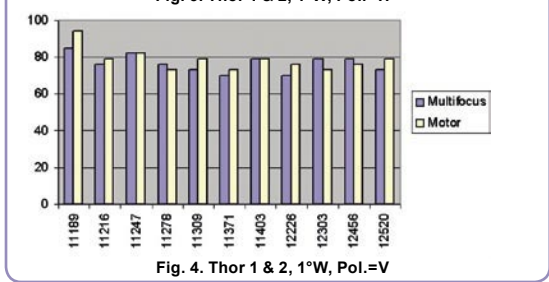

Toroidal Dual Reflector Versus Motorized Dish – Great Competition

Peter Miller

When you decide that it is time for you to start watching channels from more than one satellite, you usually do not think about buying and installing additional satellite dishes. After all, how many people would like to convert their gardens into antenna farms? And those living in big cities have even less freedom. So, instead of adding extra dishes, you usually consider either adding a motor to your existing dish or replacing it with a multifocus antenna with several LNB's. But can a multifocus antenna match the performance of a motorized dish (which, when well aligned has the performance of a fixed dish of the same size)?

Competitors

We decided to use a size of 90 cm, what was a reasonable trade-off between dish diameter and reception performance. Both competitors were the products of well known companies.

Competitor number 1 was a 90 cm dish equipped with a USALS (DiSEqC 1.3) compatible motor. It had a quad LNB with a noise figure 0.4 dB.

Competitor number 2 was a toroidal dual reflector antenna with a main reflector of 90 cm. We mounted 5 LNB's on its rail: universal single and dual models of different brands. They were specified as 0.2 and 0.3 dB devices.

Of course noise figures of all LNB's were defined as typical values (read: not guaranteed).

Installation

Even though it may look very complex for a newbie, adding a USALS motor to a 90 cm dish is not actually a big problem. Should your supporting pole be perfectly vertical, it is just a matter of dismounting the existing dish, mount the motor in its place and fix the dish to the motor.