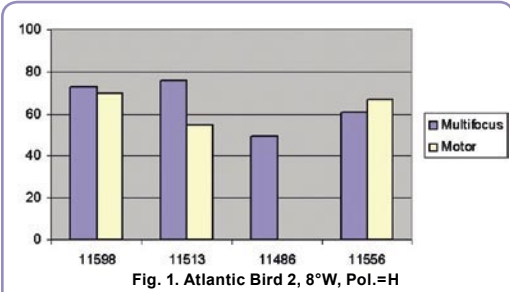

Toroidal Dual Reflector Versus Motorized Dish – Great Competition

Peter Miller

When you decide that it is time for you to start watching channels from more than one satellite, you usually do not think about buying and installing additional satellite dishes. After all, how many people would like to convert their gardens into antenna farms? And those living in big cities have even less freedom. So, instead of adding extra dishes, you usually consider either adding a motor to your existing dish or replacing it with a multifocus antenna with several LNB's. But can a multifocus antenna match the performance of a motorized dish (which, when well aligned has the performance of a fixed dish of the same size)?

Competitors

We decided to use a size of 90 cm, what was a reasonable trade-off between dish diameter and reception performance. Both competitors were the products of well known companies.

Competitor number 1 was a 90 cm dish equipped with a USALS (DiSEqC 1.3) compatible motor. It had a quad LNB with a noise figure 0.4 dB.

Competitor number 2 was a toroidal dual reflector antenna with a main reflector of 90 cm. We mounted 5 LNB's on its rail: universal single and dual models of different brands. They were specified as 0.2 and 0.3 dB devices.

Of course noise figures of all LNB's were defined as typical values (read: not guaranteed).

Installation

Even though it may look very complex for a newbie, adding a USALS motor to a 90 cm dish is not actually a big problem. Should your supporting pole be perfectly vertical, it is just a matter of dismounting the existing dish, mount the motor in its place and fix the dish to the motor.