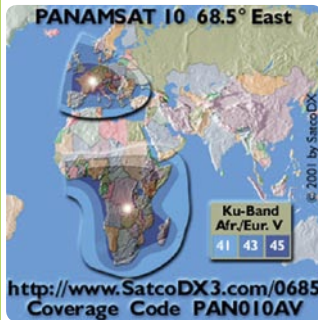

Yes, it should be possible to receive this transponder there. It is however on the outskirts of the footprint, and a dish of around 1.6m or more would be needed for reliable reception.

How to find azimuth & elevation values

I just got a used orbit system with a xd-300 receiver. In my US system there was a section that you put in your zipcode and it gave you azimuth and elevation. How do I get that information for the necessary bird in the Baghdad area?

Easy ways to do it – use the SatcoDX CD's DishTrak function to specify your location, and it'll show all the receivable satellites with the required azimuth and elevation data.

English TV in Geneva

My family and I may be moving to an apartment with a good southern exposure. Is it possible to set up a simple, inexpensive arrangement to link up to a satellite for free access to English programming?