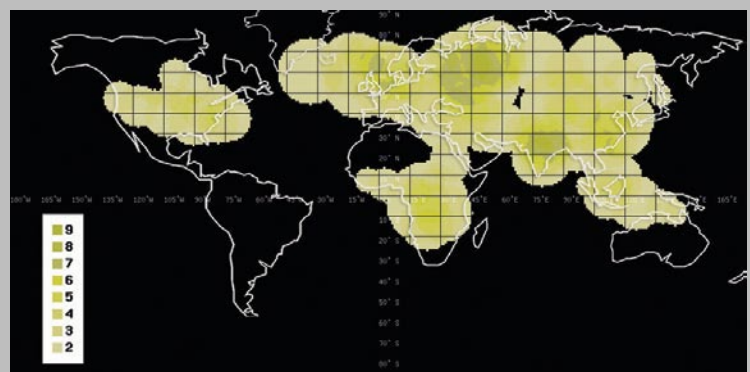

Signal strength using 15 K LNB at 40.5° west |

The map shows areas with digital FTA programs in C-band with at least 42dBW of signal strength. In main target areas there are up to 9 programs available |