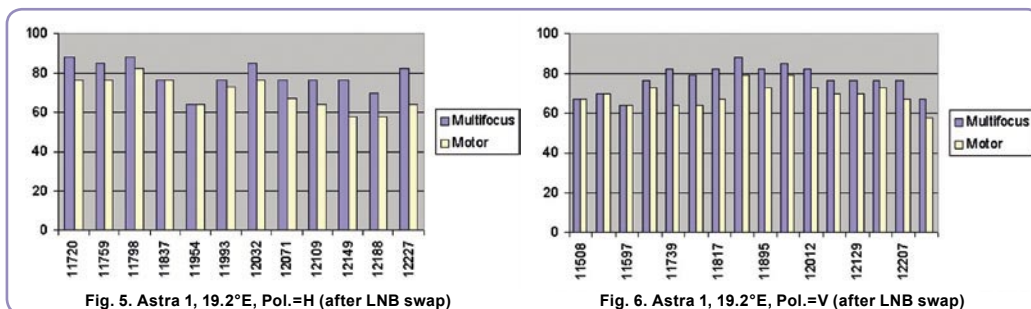

the temporary pole on the ground where you have easy access to every piece of hardware.

All this sounds very difficult but in practice, after finding the first satellite, we found all others without any problem.

Performance

We aligned our multifocus dish in a way we think that many Europeans would do. Namely, we decided to cover 3 most popular satellites (the ones broadcasting the highest number of FTA channels): Astra 1, Astra 2 and Hotbird. Because the antenna had 5 LNB holders, we added Thor and Atlantic Bird.

We observed signal quality shown by our satellite receiver when the input signal came from an LNB mounted on dual reflector antenna and then from a motorized dish. The following charts in figures 1 through 8 present the results for the 5 satellites for both polarizations. Axis Y shows quality reading in % and axis X transponder frequency.

Please note that for Atlantic Bird, 11486H, the signal was very weak and the motorized dish with 0.4 dB LNB was not able to lock on it (quality = 0).

When we were analyzing the results we noticed that the multifocus antenna had performed much better for Hotbird and worse for Astra 1 as compared with the motorized system. But was it really a difference in the performance of antennae or of LNB's?

We suspected the latter. So we swap the "Hotbird LNB" with the "Astra-1 LNB" mounted on the dual reflector dish. The measurements confirmed our suspicion: now Astra-1 was great and Hotbird - poor. Figures 5 and 6 show some of the Astra 1 transponders after the change.

Conclusions

Our measurements proved that a dual reflector toroidal dish performs as good as a motorized dish with respect to signal quality. Today, much more depends on LNB selection.

So what are the advantages and disadvantages of both solutions?