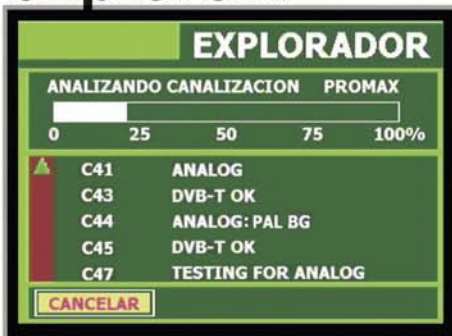

DVB-C

DVB-S

DVB-T

explore...

identify...

... all channels in the band!

... signals automatically!

Shows all measurements simultaneously