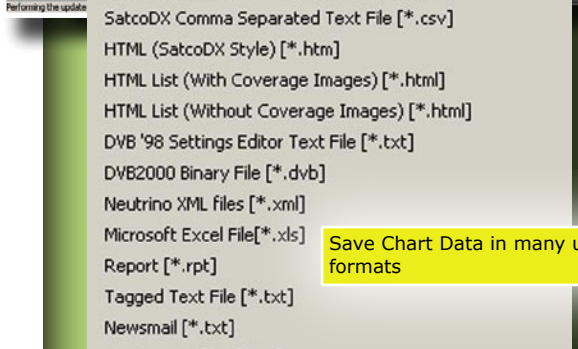

Exclusively for TELE-satellite Readers

SatcoDX "World of Satellites"

SatcoDX's "World of Satellites" Software contains the technical data from every satellite transmission worldwide

**SatcoDX
Software
Activation
Code**

SatcoDX Software Activation Code Version 3.10:
A8GE6AEG9EAD18911G882D672118EGF9
Valid until the publication of the next issue of TELE-satellite magazine

Download SatcoDX Software here:
www.TELE-satellite.com/cd/0608/eng

Step by Step Guide to Get SatcoDX Software Running on Your Computer:

1. Download SatcoDX Software Version 3.10 from the above URL.

Note: if you have already installed Version 3.10, you do not need to do it again. Check your currently installed version by clicking the HELP button, then

ABOUT. The third line tells you the version installed on your computer

2. Enter the Activation Code by clicking LICENSE and then REGISTRATION. After entering Activation Code click VALIDATE KEY and EXIT. Now you are ready to download the newest satellite transponder data anytime you want, provided your computer is connected to

the Internet and is allowed to access FTP.

Note: SatcoDX Software also runs without Activation Code, or with an outdated Activation Code. However, the satellite data on

display will be either from last time you performed an update, or from the time when original software has been compiled. By default, each SatcoDX software contains the set of satellite data as current as when it was compiled and put together.

TELE SATELLITE INTERNATIONAL

Main Address:
TELE-satellite International
PO Box 1234
85766 Munich-Ufg
GERMANY/EUROPA UNION

Editor-in-Chief:
Alexander Wiese
alex@TELE-satellite.com

Published by:
TELE-satellite Medien GmbH, Germany