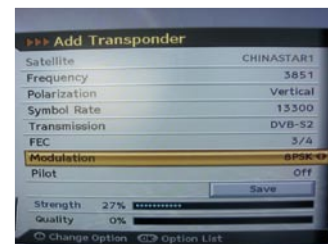

SITV-HD not recognised in DVB-S2 and 8PSK modes either |