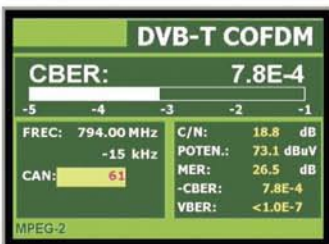

DVB-C

DVB-S

DVB-T

explore...

identify...

... all channels in the band!

... signals automatically!

Shows all measurements simultaneously