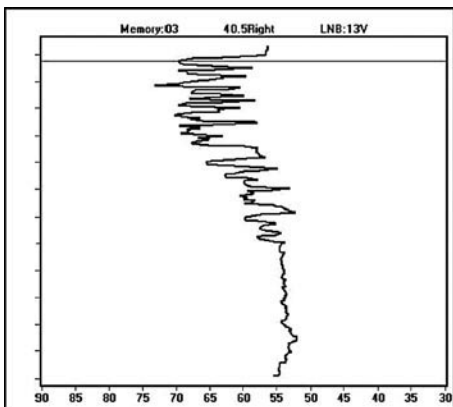

C-band reception in Europe

The coverage areas of these satellites also reach Europe. A complete list of all available channels on these satellites can be found via the SatcoDX software „World of Satellites“.

GHz,R,28888,5/6 on the NSS806 40.5° west increased from 63 dBuV with the 17K LNB to 69.3 dBuV with the new 15K LNB.

Final results

From about 27 theoretically available satellite positions on our location in Lyon/France, we could in fact receive 15. Generally we can say that C-band reception got more interesting within the last few years. First of all the transmission power of the satellites has increased and secondly the noise ratio of modern LNBs

has decreased so that we are now able to receive more channels on more different satellites than we would have been a few years ago.

For all of you out there, wanting to receive foreign channels from countries like Japan, Brazil, Argentina, Peru, India, North- and South America or even North Korea, C-band reception would be your first choice. My favourite satellites are the NSS806 40.5° west and PAS 7/10 68.5° east, because they offer the widest range of different channels.

If you have enough room to install a dish of this size, you should really consider to start receiving c-band, it's definitely worth the money.