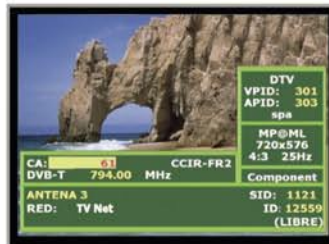

DVB-C

DVB-S

DVB-T

explore...

identify...

... all channels in the band!

... signals automatically!

Shows all measurements simultaneously