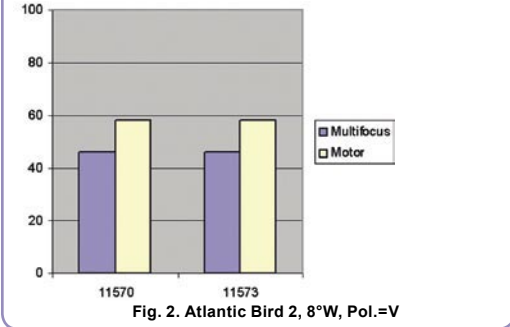

Toroidal Dual Reflector Versus Motorized Dish – Great Competition

Peter Miller

When you decide that it is time for you to start watching channels from more than one satellite, you usually do not think about buying and installing additional satellite dishes. After all, how many people would like to convert their gardens into antenna farms? And those living in big cities have even less freedom. So, instead of adding extra dishes, you usually consider either adding a motor to your existing dish or replacing it with a multifocus antenna with several LNB's. But can a multifocus antenna match the performance of a motorized dish (which, when well aligned has the performance of a fixed dish of the same size)?

Competitors

We decided to use a size of 90 cm, what was a reasonable trade-off between dish diameter and reception performance. Both competitors were the products of well known companies.

Competitor number 1 was a 90 cm dish equipped with a USALS (DiSEqC 1.3) compatible motor. It had a quad LNB with a noise figure 0.4 dB.

Competitor number 2 was a toroidal dual reflector antenna with a main reflector of 90 cm. We mounted 5 LNB's on its rail: universal single and dual models of different brands. They were specified as 0.2 and 0.3 dB devices.

Of course noise figures of all LNB's were defined as typical values (read: not guaranteed).

Installation

Even though it may look very complex for a newbie, adding a USALS motor to a 90 cm dish is not actually a big problem. Should your supporting pole be perfectly vertical, it is just a matter of dismounting the existing dish, mount the motor in its place and fix the dish to the motor.