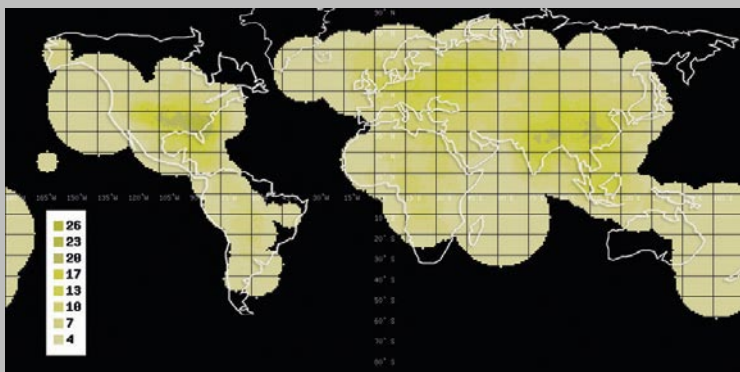

Signal strength using 15 K LNB at 40.5° west |

The map shows areas with digital FTA programs in C-band with at least 40dBW of signal strength. In main target areas there are up to 26 programs available |