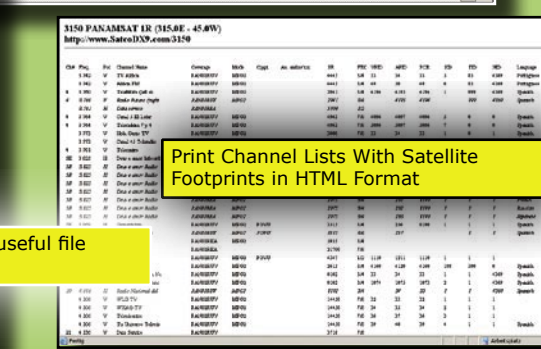

Exclusively for TELE-satellite Readers

SatcoDX "World of Satellites"

SatcoDX's "World of Satellites" Software contains the technical data from every satellite transmission worldwide

**SatcoDX
Software
Activation
Code**

SatcoDX Software Activation Code Version 3.10:
A8GE6AEG9EAD18911G882D672118EGF9
Valid until the publication of the next issue of TELE-satellite magazine

Download SatcoDX Software here:
www.TELE-satellite.com/cd/0608/eng

Step by Step Guide to Get SatcoDX Software Running on Your Computer:

1. Download SatcoDX Software Version 3.10 from the above URL.

Note: if you have already installed Version 3.10, you do not need to do it again. Check your currently installed version by clicking the HELP button, then

ABOUT. The third line tells you the version installed on your computer

2. Enter the Activation Code by clicking LICENSE and then REGISTRATION. After entering Activation Code click VALIDATE KEY and EXIT. Now you are ready to download the newest satellite transponder data anytime you want, provided your computer is connected to

the Internet and is allowed to access FTP.

Note: SatcoDX Software also runs without Activation Code, or with an outdated Activation Code. However, the satellite data on

display will be either from last time you performed an update, or from the time when original software has been compiled. By default, each SatcoDX software contains the set of satellite data as current as when it was compiled and put together.

TELE SATELLITE INTERNATIONAL

Main Address:
TELE-satellite International
PO Box 1234
85766 Munich-Ufg
GERMANY/EUROPA UNION

Editor-in-Chief:
Alexander Wiese
alex@TELE-satellite.com

Published by:
TELE-satellite Medien GmbH, Germany