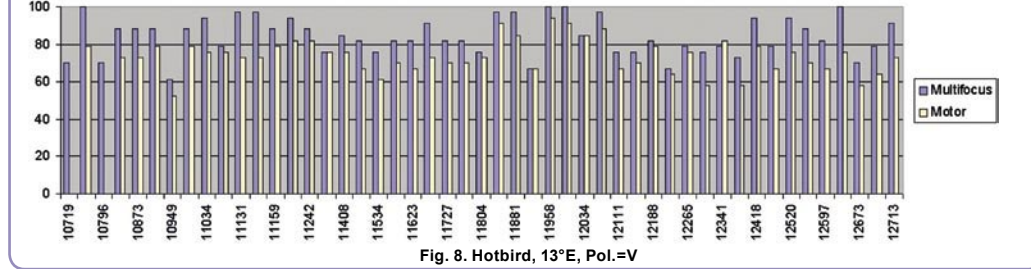

the temporary pole on the ground where you have easy access to every piece of hardware.

All this sounds very difficult but in practice, after finding the first satellite, we found all others without any problem.

Performance

We aligned our multifocus dish in a way we think that many Europeans would do. Namely, we decided to cover 3 most popular satellites (the ones broadcasting the highest number of FTA channels): Astra 1, Astra 2 and Hotbird. Because the antenna had 5 LNB holders, we added Thor and Atlantic Bird.

We observed signal quality shown by our satellite receiver when the input signal came from an LNB mounted on dual reflector antenna and then from a motorized dish. The following charts in figures 1 through 8 present the results for the 5 satellites for both polarizations. Axis Y shows quality reading in % and axis X transponder frequency.

Please note that for Atlantic Bird, 11486H, the signal was very weak and the motorized dish with 0.4 dB LNB was not able to lock on it (quality = 0).

When we were analyzing the results we noticed that the multifocus antenna had performed much better for Hotbird and worse for Astra 1 as compared with the motorized system. But was it really a difference in the performance of antennae or of LNB's?

We suspected the latter. So we swap the "Hotbird LNB" with the "Astra-1 LNB" mounted on the dual reflector dish. The measurements confirmed our suspicion: now Astra-1 was great and Hotbird - poor. Figures 5 and 6 show some of the Astra 1 transponders after the change.

Conclusions

Our measurements proved that a dual reflector toroidal dish performs as good as a motorized dish with respect to signal quality. Today, much more depends on LNB selection.

So what are the advantages and disadvantages of both solutions?