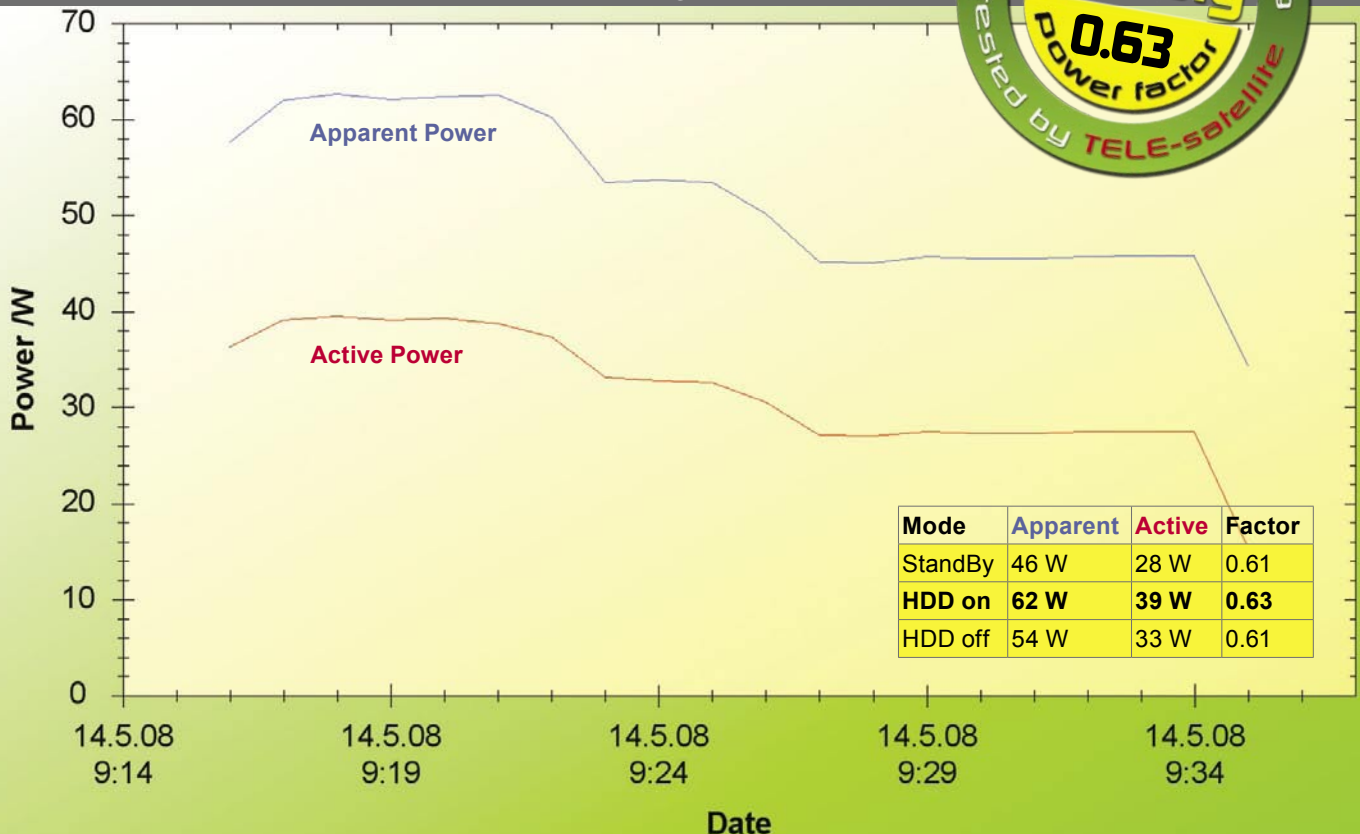

operational. If you have such receiver, you should consider switching it completely off every night. PF around 0.6 is not impressive but acceptable for this kind of equipment.

ENERGY DIAGRAM

Fig. 8. Active and apparent power consumption of a satellite PVR receiver.