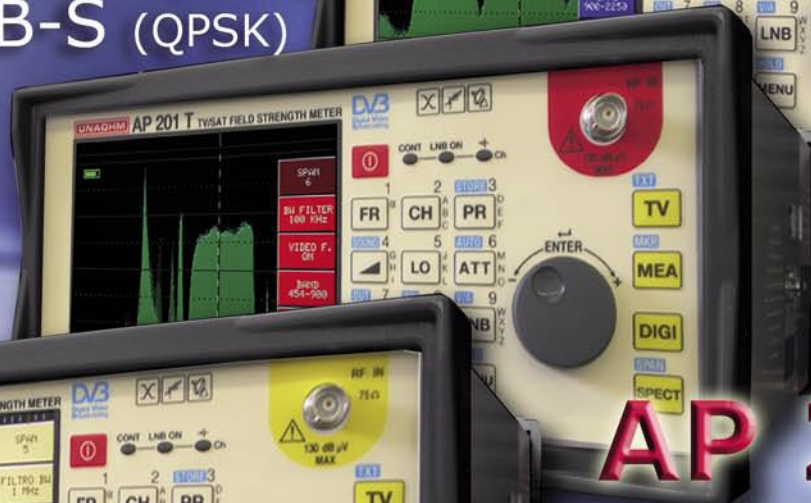

UNAOHM

MADE IN ITALY

AP 201 - Basic & PLUS Professional Entry Level Equipments

AP 201 S

- ✓ DVB-S2 (8PSK)
- ✓ DVB-S (QPSK)

OSD Colour changes due to measure's environments, in order to help the operator to understand quickly the measures in progress.