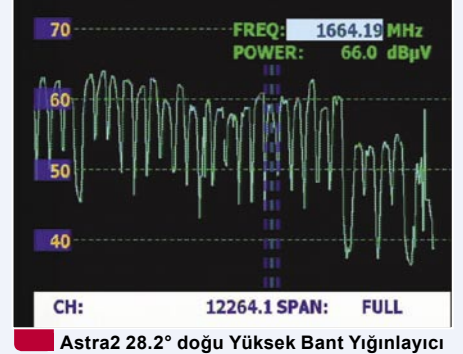

Ancak üretici firma De-Stacker Plus sisteminin 100 feet (30 metre) uzunluğundan fazla olan kablolarda kullanılmasını tavsiye etmemesine karşın bu yeni durumda bile globalinvacom Yiğınlayıcı'da hiçbir bozulma olmadı. De-Stacker Plus ile 200 feet'e (60 metre) kadar uzunluktaki kablolardan parazitsiz görüntü almak mümkün.

Sistem çiftli bir LNB'ye olduğu gibi Quattro-Çoklu-anahtara da bağlanabiliyor. Üreticinin verdiği bilgileri teyit etmek için Yiğınlayıcı'yı 5/18'lik bir çokluşalterde (Quattro LNB için dört giriş artı karasal anten girişi olan) denedik. globalinvacom bu kez de bizi hayal kırıklığına uğratmadı.

Ancak Yiğınlayıcı/Ayrıştırıcı sisteminin DiSEqC sinyalleri varken çalışmadığını söylemeliyiz. DiSEqC sinyalleri globalinvacom sisteminde geçmiyor; sadece alt ve üst bant ve polarizasyonlar arasında geçiş yapmak için gerekli 22 kHz sinyalleri kabul ediliyor. Bu nedenle Yiğınlayıcı/Ayrıştırıcı sistemi ancak şu üç şekilde kullanılabilir:

- Her biri için ayrı LNB olan iki uydu
- Çift LNB ile tek bir uydunun izlenmesi
- Quattro-LNB ve çokluşalterle tek bir uydunun izlenmesi

Yukarıda da belirttiğimiz gibi tüm karasal frekans aralığı LNB2 bağlantısı içinde kalıyor. Şekil dörtte TV Explorer II analizörünün doğrudan çokluşaltere bağlanmasıyla elde edilen frekans spektrumu

TELE-satellite World www.TELE-satellite.com/...

Download this report in other languages from the Internet:

Arabic	العربية	www.TELE-satellite.com/TELE-satellite-0809/ara/globalinvacom.pdf
Indonesian	Indonesia	www.TELE-satellite.com/TELE-satellite-0809/bid/globalinvacom.pdf
Bulgarian	Български	www.TELE-satellite.com/TELE-satellite-0809/bul/globalinvacom.pdf
Czech	Česky	www.TELE-satellite.com/TELE-satellite-0809/ces/globalinvacom.pdf
German	Deutsch	www.TELE-satellite.com/TELE-satellite-0809/deu/globalinvacom.pdf
English	English	www.TELE-satellite.com/TELE-satellite-0809/eng/globalinvacom.pdf
Spanish	Español	www.TELE-satellite.com/TELE-satellite-0809/esp/globalinvacom.pdf
Farsi	فارسی	www.TELE-satellite.com/TELE-satellite-0809/far/globalinvacom.pdf
French	Français	www.TELE-satellite.com/TELE-satellite-0809/fra/globalinvacom.pdf
Greek	Ελληνικά	www.TELE-satellite.com/TELE-satellite-0809/hel/globalinvacom.pdf
Croatian	Hrvatski	www.TELE-satellite.com/TELE-satellite-0809/hrv/globalinvacom.pdf
Italian	Italiano	www.TELE-satellite.com/TELE-satellite-0809/ita/globalinvacom.pdf
Hungarian	Magyar	www.TELE-satellite.com/TELE-satellite-0809/mag/globalinvacom.pdf
Mandarin	中文	www.TELE-satellite.com/TELE-satellite-0809/man/globalinvacom.pdf
Dutch	Nederlands	www.TELE-satellite.com/TELE-satellite-0809/ned/globalinvacom.pdf
Polish	Polski	www.TELE-satellite.com/TELE-satellite-0809/pol/globalinvacom.pdf
Portuguese	Português	www.TELE-satellite.com/TELE-satellite-0809/por/globalinvacom.pdf
Romanian	Românesc	www.TELE-satellite.com/TELE-satellite-0809/rom/globalinvacom.pdf
Russian	Русский	www.TELE-satellite.com/TELE-satellite-0809/rus/globalinvacom.pdf
Swedish	Svenska	www.TELE-satellite.com/TELE-satellite-0809/sve/globalinvacom.pdf
Turkish	Türkçe	www.TELE-satellite.com/TELE-satellite-0809/tur/globalinvacom.pdf

Available online starting from 25 July 2008