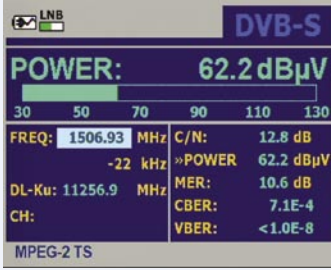

Tablo 1:

ASTRA2	Stacker LNB 1	Stacker LNB 2	without Stacker
11256V	59.8dBµV/CN 12.4 dB	61.0dBµV/CN 11.6 dB	62.2dBµV/CN 13.1 dB
10961H	59.5dBµV/CN 14.5 dB	63.3dBµV/CN 14.7 dB	64.5dBµV/CN 15.0 dB
12204V	66.0dBµV/CN 16.0 dB	66.0dBµV/CN 15.1 dB	68.7dBµV/CN 15.8 dB
12262H	54.1dBµV/CN 13.3 dB	64.5dBµV/CN 13.4 dB	66.0dBµV/CN 14.7 dB

Yiğınlayıcı/Ayrıştırıcı sistemi ve doğrudan kablo bağlantısında sinyal karşılaştırması

görülmüyor. Şekil 5 ise Yiğınlayıcı/Ayrıştırıcı sistemi üzerinden alınan karasal sinyali gösteriyor. DVB-T kanalların tümüne ilave- tene ana girişteki analog kame- radan gelen sinyali de hiçbir sorunla karşılaşmadan ve ner- deyse aynı seviyede (63 dBuV) almayı başardık.

Eğer duvarda priziniz varsa bu da çoğu durumda kullanılabilir, yalnız 3850 MHz seviyesin- deki frekansları desteklemesi gerekli. Üretici Global Eurof- rome ve Euromod HQF markalı prizleri tavsiye ediyor.

CT100 koaksiyel kablo kullanmak zorunlu mu?

Testimizin bu aşamasına kadar Yiğınlayıcı ve Ayrıştırıcı arasında sadece üreticinin tavsiye ettiği CT100 koaksiyel kablo kullandık. Ama işin doğ- rusu şu ki çoğu kişinin kullandığı kablo daha düşük kalitedir. Bu nedenle bunu da test etmeye karar verdik.

Depoda tozlanmaya yüz tutmuş eski bir koaksiyel kablo rulosu bulunca kaliteli kabloyu çıkarıp bu eski düşük kaliteli kablo üzerinde sistemi test etmeye karar verdik. Kablo uzunluğunun nispeten kısa olduğu durumlarda hiçbir sorunla karşılaşmadık; ancak

kablo uzunluğu arttıkça yayın- larda sorunlar da baş göster- meye başladı. Özellikle 33 feet (10 metre) uzunluğa geçilince bu sorunlar ciddi bir hal almaya başlıyor.

Yiğınlayıcı/ Ayrıştırıcı sistemi tam olarak nasıl çalışıyor?