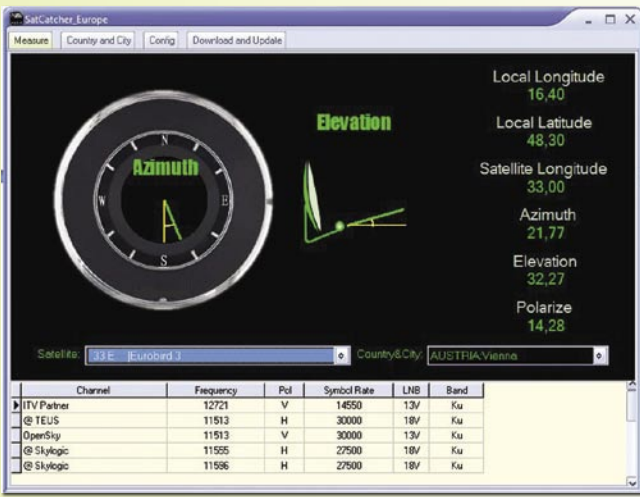

Bulduğunuz coğrafi konumu seçebileceğiniz ve gerekli açıları hesaplayabileceğiniz bilgisayar programı

Country/City	Longitude	Latitude
ARGENTINA:Berloche	71.4 W	41.2 S
ARGENTINA:BuenosAires	58.5 W	34.5 S
ARGENTINA:Cordoba	64.3 W	31.4 S
ARGENTINA:Tucuman	65.2 W	26.9 S
AUS TRALIA:Adelaide	138.6 E	34.9 S
AUS TRALIA:AdelaideSprings	133.9 E	23.9 S
AUS TRALIA:Goldbane	153 E	27.5 S
AUS TRALIA:Darwin	130.9 E	12.5 S
AUS TRALIA:Melbourne	145 E	37.9 S
AUS TRALIA:Perth	115.9 E	32 S
AUS TRALIA:Sydney	151.2 E	33.9 S
AUS TRALIA:Vienna	16.4 E	48.3 N
AZORES:Lajes(Terceira)	27.1 W	38.8 N
BAHAMAS:Nassau	77.4 W	25.1 N
BANGLADESH:Chittagong	91.8 E	22.4 N
BELARIUS:Minik	27.6 E	53.9 N
BELGIUM:Brussels	4.3 E	50.8 N
BELIZE:Belize	88.2 W	17.5 N
BERMUDA:KindleyAFB	64.7 W	33.4 N
BOLIVIA:LaPaz	68.2 W	16.5 S
BRAZIL:Brlem	48.5 W	1.5 S
BRAZIL:Brasilia	44 W	15.9 S
BRAZIL:Brasilia	47.9 W	15.9 S
BRAZIL:Curitiba	49.3 W	25.4 S

Coğrafi bilgiler veri tabanı

Longitude	Satellite	Channel Name	Frequency	Pol	Symbol Rate	LNB	Band
45 E	TELLYTRAC	Sky Digital	10714	H	22000	18V	Ku
42 E	TurkSat 1C	Sky Digital	10729	V	22000	13V	Ku
42 E	TurkSat 2A	Sky Digital	10744	H	22000	18V	Ku
40 E	Express AM 1	Sky Digital	10750	V	22000	13V	Ku
39 E	Hellas Sat 2	BBC	10773	H	22000	18V	Ku
36 E	Eutelsat Sesat	BBC	10803	H	22000	18V	Ku
36 E	Eutelsat W4	Sky Digital	10536	V	22000	13V	Ku
33 E	Eurobird 3	BBC One	10818	V	22000	13V	Ku
32.9 E	Intelsat 902	Sky Digital	10832	H	22000	18V	Ku
31.5 E	Okan A3	Sky Digital	10847	V	22000	13V	Ku
30.5 E	Arabsat 2B	Sky Digital	10862	H	22000	18V	Ku
28.5 E	Eurobird 1	Sky Digital	10876	V	22000	13V	Ku
28.2 E	Asias 2B	Sky Digital	10891	H	22000	18V	Ku
28.2 E	Asias 2U	Sky Digital	10906	V	22000	13V	Ku
28.2 E	Asias 2A	Sky Digital	10921	H	22000	18V	Ku
28.2 E	sky one	Sky one	10788	V	22000	13V	Ku
26.2 E	Bois C	FTA TV	11222	H	27500	18V	Ku
26 E	Badr 3						

Uydu ve transpondör veritabanı

ID	Config	LC FREQ	Frequency	Longitude	Pol	23Hz	Symbol Rate	LNB	DISEqC	Band
1	Aras 2 HL	9750	10764	-4	H	OFF	26200	18V	OFF	Ku
2	Aras 2 VL	9750	11512	-4	V	OFF	29764	13V	OFF	Ku
3	Aras 26 VH	10600	11746	26	V	ON	27500	13V	OFF	Ku
4	Asias 19 HH	10600	12032	19.2	H	ON	27500	18V	OFF	Ku
5	Asias 19 Hh	10600	12663	19.2	H	ON	22000	18V	OFF	Ku
6	Asias 19 Hh	10600	11992	19.2	H	ON	27500	18V	OFF	Ku
7	Asias 19 HL	9750	10832	19.2	H	OFF	22000	18V	OFF	Ku
8	Asias 19 vH	10600	12168	19.2	V	ON	27500	13V	OFF	Ku
9	Asias 19 VH	10600	12246	19.2	V	ON	27500	13V	OFF	Ku
10	Asias 19 vh	10600	11739	19.2	V	ON	27500	13V	OFF	Ku
11	Asias 19 vl	9750	11318	19.2	V	OFF	22000	13V	OFF	Ku
12	Asias 19 VL	9750	10788	19.2	V	OFF	22000	13V	OFF	Ku
13	Asias 23 HH	10600	12565	23.5	H	ON	27500	18V	OFF	Ku
14	Asias 23 HL	9750	11936	23.5	H	OFF	29900	18V	OFF	Ku
15	Asias 23 VH	10600	12625	23.5	V	ON	27500	13V	OFF	Ku
16	Asias 23 VL	9750	10788	23.5	V	OFF	22000	13V	OFF	Ku
17	Asias 29 HH	10600	11926	28.2	H	ON	27500	18V	OFF	Ku
18	Asias 29 Hh	10600	12266	28.2	H	ON	27500	18V	OFF	Ku
19	Asias 29 HL	9750	10832	28.2	H	OFF	22000	18V	OFF	Ku
20	Asias 29 VH	10600	11973	28.2	V	ON	27500	13V	OFF	Ku

Kaydedilmiş verilerin bilgisayardan indirilmesi

TELE-satellite World

www.TELE-satellite.com/...