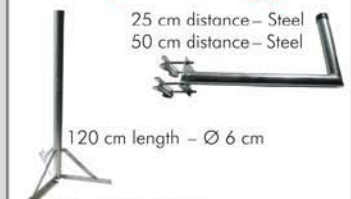

Balcony mounting parts

- 25 cm distance - Steel
- 50 cm distance - Steel

ALSO AVAILABLE:

- Balcony stand 100 cm Aluminium
- Balcony stand 100 cm Steel
- Balcony stand "Holland"
- Balcony holder L-form 25 cm
- Balcony holder L-form 50 cm

More products and informations you`ll find on our website www.doebis.de