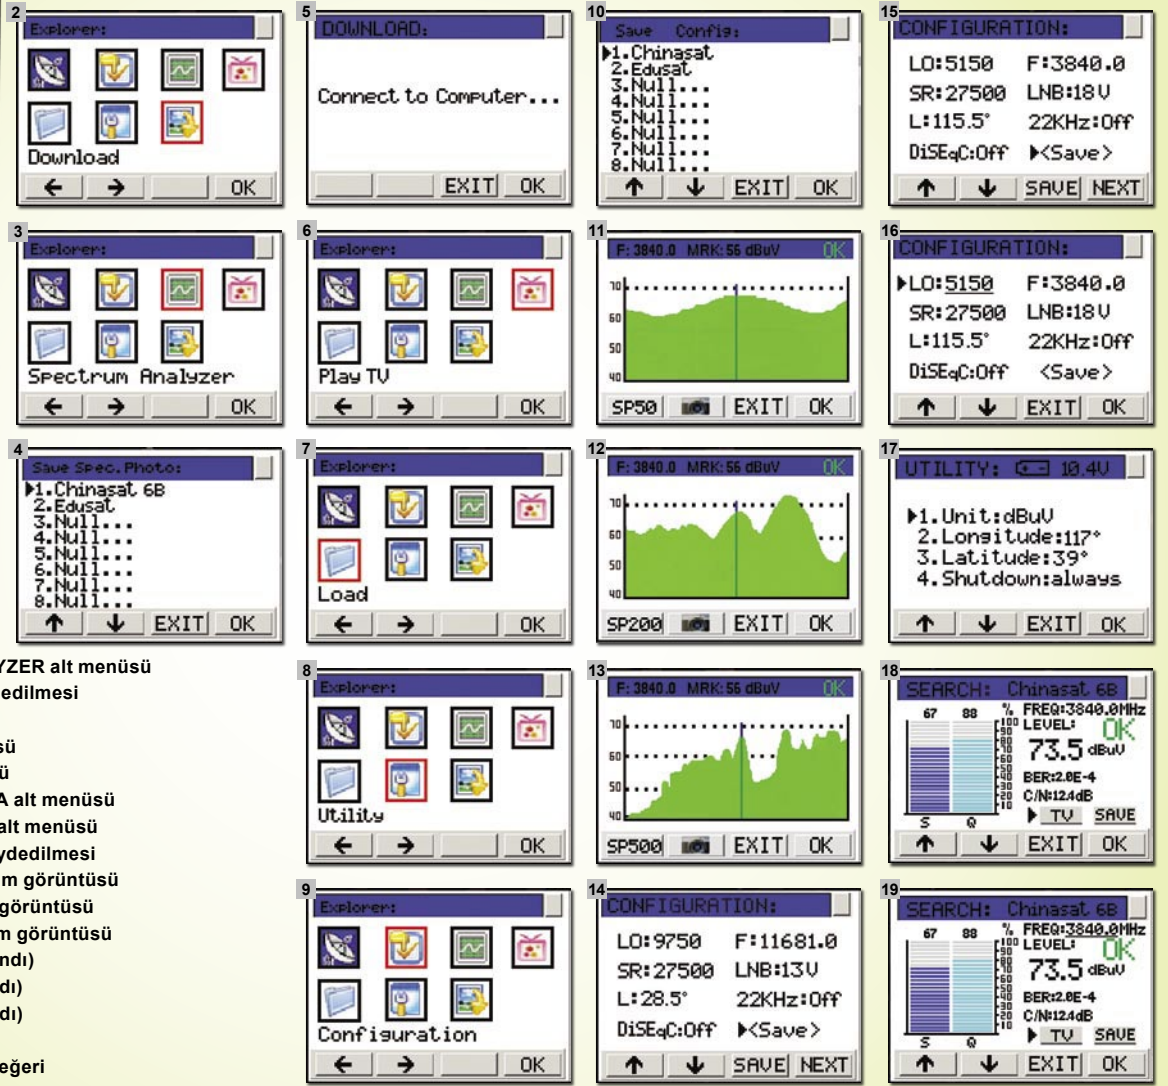

1) Ana menü, anten ayarı için FINDING alt menüsü
2) Ana menü, bilgisayarla veri alışverişi için DOWNLOAD alt menüsü
3) Ana menü, SPECTRUM ANALYZER alt menüsü
4) Spektrum görüntüsünün kaydedilmesi
5) Bilgisayara veri aktarımı
6) Ana menü, PLAY TV alt menüsü
7) Ana menü, UTILITY alt menüsü
8) Ana menü, LOAD SAVED DATA alt menüsü
9) Ana menü, CONFIGURATION alt menüsü
10) Uydu konfigürasyonunun kaydedilmesi
11) Yüksek zoom altında spektrum görüntüsü
12) Orta zoom altında spektrum görüntüsü
13) Düşük zoom altında spektrum görüntüsü
14) Uydu konfigürasyonu (Ku bandı)
15) Uydu konfigürasyonu (C bandı)
16) Uydu konfigürasyonu (C bandı)
17) UTILITY menüsü
18) Sinyal kuvveti, C/N ve BER değeri
19) Spektrum görüntüsünü kaydedilmesi