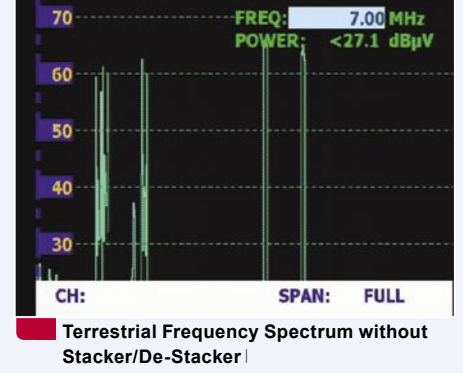

Ancak üretici firma De-Stacker Plus sisteminin 100 feet (30 metre) uzunluğundan fazla olan kablolarda kullanılmasını tavsiye etmemesine karşın bu yeni durumda bile globalinvacom Yiğınlayıcı'da hiçbir bozulma olmadı. De-Stacker Plus ile 200 feet'e (60 metre) kadar uzunluktaki kablolardan parazitsiz görüntü almak mümkün.

Sistem çiftli bir LNB'ye olduğu gibi Quattro-Çoklu-anahtara da bağlanabiliyor. Üreticinin verdiği bilgileri teyit etmek için Yiğınlayıcı'yı 5/18'lik bir çokluşalterde (Quattro LNB için dört giriş artı karasal anten girişi olan) denedik. globalinvacom bu kez de bizi hayal kırıklığına uğratmadı.

Ancak Yiğınlayıcı/Ayrıştırıcı sisteminin DiSEqC sinyalleri varken çalışmadığını söylemeliyiz. DiSEqC sinyalleri globalinvacom sisteminde geçmiyor; sadece alt ve üst bant ve polarizasyonlar arasında geçiş yapmak için gerekli 22 kHz sinyalleri kabul ediliyor. Bu nedenle Yiğınlayıcı/Ayrıştırıcı sistemi ancak şu üç şekilde kullanılabilir:

- Her biri için ayrı LNB olan iki uydu
- Çift LNB ile tek bir uydunun izlenmesi
- Quattro-LNB ve çokluşalterle tek bir uydunun izlenmesi

Yukarıda da belirttiğimiz gibi tüm karasal frekans aralığı LNB2 bağlantısı içinde kalıyor. Şekil dörtte TV Explorer II analizörünün doğrudan çokluşaltere bağlanmasıyla elde edilen frekans spektrumu

TELE-satellite World www.TELE-satellite.com/...

Download this report in other languages from the Internet:

Arabic	العربية	www.TELE-satellite.com/TELE-satellite-0809/ara/globalinvacom.pdf
Indonesian	Indonesia	www.TELE-satellite.com/TELE-satellite-0809/bid/globalinvacom.pdf
Bulgarian	Български	www.TELE-satellite.com/TELE-satellite-0809/bul/globalinvacom.pdf
Czech	Česky	www.TELE-satellite.com/TELE-satellite-0809/ces/globalinvacom.pdf
German	Deutsch	www.TELE-satellite.com/TELE-satellite-0809/deu/globalinvacom.pdf
English	English	www.TELE-satellite.com/TELE-satellite-0809/eng/globalinvacom.pdf
Spanish	Español	www.TELE-satellite.com/TELE-satellite-0809/esp/globalinvacom.pdf
Farsi	فارسی	www.TELE-satellite.com/TELE-satellite-0809/far/globalinvacom.pdf
French	Français	www.TELE-satellite.com/TELE-satellite-0809/fra/globalinvacom.pdf
Greek	Ελληνικά	www.TELE-satellite.com/TELE-satellite-0809/hel/globalinvacom.pdf
Croatian	Hrvatski	www.TELE-satellite.com/TELE-satellite-0809/hrv/globalinvacom.pdf
Italian	Italiano	www.TELE-satellite.com/TELE-satellite-0809/ita/globalinvacom.pdf
Hungarian	Magyar	www.TELE-satellite.com/TELE-satellite-0809/mag/globalinvacom.pdf
Mandarin	中文	www.TELE-satellite.com/TELE-satellite-0809/man/globalinvacom.pdf
Dutch	Nederlands	www.TELE-satellite.com/TELE-satellite-0809/ned/globalinvacom.pdf
Polish	Polski	www.TELE-satellite.com/TELE-satellite-0809/pol/globalinvacom.pdf
Portuguese	Português	www.TELE-satellite.com/TELE-satellite-0809/por/globalinvacom.pdf
Romanian	Românesc	www.TELE-satellite.com/TELE-satellite-0809/rom/globalinvacom.pdf
Russian	Русский	www.TELE-satellite.com/TELE-satellite-0809/rus/globalinvacom.pdf
Swedish	Svenska	www.TELE-satellite.com/TELE-satellite-0809/sve/globalinvacom.pdf
Turkish	Türkçe	www.TELE-satellite.com/TELE-satellite-0809/tur/globalinvacom.pdf

Available online starting from 25 July 2008