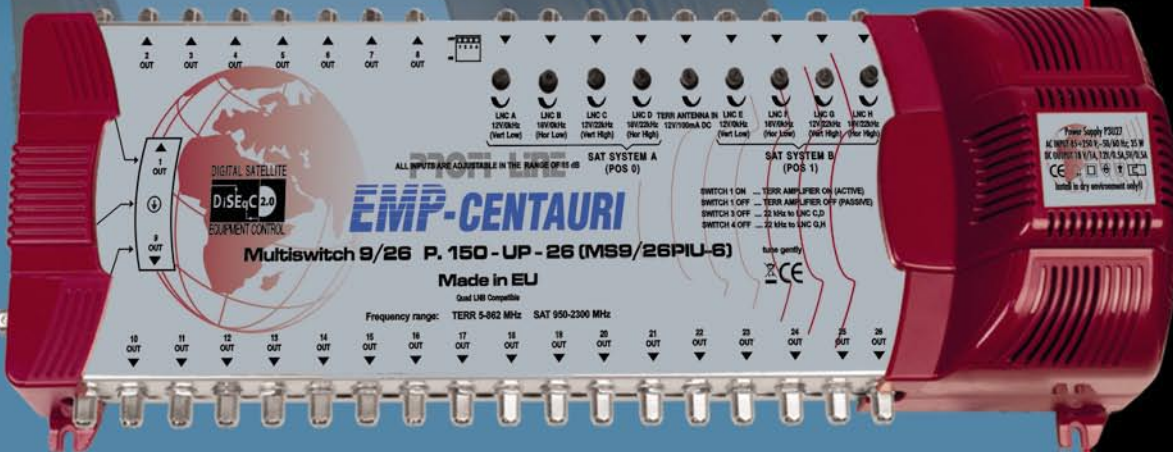

Stacker/De-Stacker Seti

NEW LINE OF MULTISWITCHES BY

EMP-CENTAURI

WITH NEW ENERGY-SAVING POWER SUPPLIES

- MS 9/26
- MS 9/20
- MS 9/16
- etc...

- MS 17/26
- MS 17/20
- etc...

We offer:

- Long-term guarantee
- High European quality and standards
- Wide temperature range -30 °C - +70 °C
- Very low consumption of electric power:
MS 9/26 – 3 W in passive terrestrial mode
MS 17/26 – 4,5 W in passive terrestrial mode
- Short delivery and service terms available
- Variable connection possibilities in number of users and satellites
- Brand new highly reliable solution of power supply based on planar technology, with very low interference emissions in VHF and UHF bands