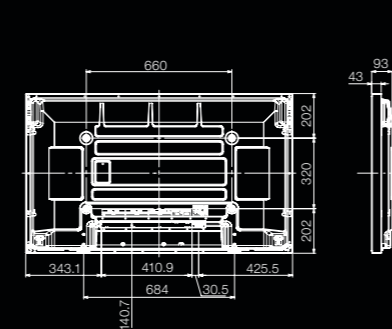

TH-65VX100

With the optional pedestal attached

TH-50VX100

With the optional pedestal attached

Specifications

		TH-65VX100	TH-50VX100	
DISPLAY	Screen Size (Diagonal)	65-inch (1,646 mm)	50-inch (1,269 mm)	
	Aspect Ratio	16:9	16:9	
	Effective Display Area (W x H)	1,434 x 807 mm	1,106 x 622 mm	
	Resolution (H x V)	1,920 x 1,080 pixels	1,920 x 1,080 pixels	
	Pixel Pitch (H x V)	0.747 x 0.747 mm	0.576 x 0.576 mm	
	Contrast Ratio	60,000:1	40,000:1	
APPLICABLE SIGNALS	Gradation	7,160 steps (equivalent)	6,144 steps (equivalent)	
	PC Signals	VGA, SVGA, XGA, WXGA, SXGA, UXGA (UXGA : compressed)		
TECHNICAL FEATURES	Picture Menu	STANDARD/DYNAMIC/CINEMA/MONITOR		
	Color Temp	NORMAL-COOL-STUDIO-WARM		
	Black Extension	Yes	Yes	
	Input Level	Yes	Yes	
	Gamma	S CURVE/1.0/2.0/2.2/2.5/2.6	S CURVE/1.0/2.0/2.2/2.5/2.6	
	AGC	Yes (ON/OFF)	Yes (ON/OFF)	
	W/B	HIGH R/G/B, LOW R/G/B	HIGH R/G/B, LOW R/G/B	
	3:2 Pull-down	Yes (ON/OFF)	Yes (ON/OFF)	
	Studio Gain	Yes (ON/OFF)	Yes (ON/OFF)	
	Video Noise Reduction	Yes (ON/OFF)	Yes (ON/OFF)	
	Block Noise Reduction	Yes (ON/OFF)	Yes (ON/OFF)	
	Mosquito Noise Reduction	Yes (ON/OFF)	Yes (ON/OFF)	
	isf Mode	Day/Night	Day/Night	
	INPUT / OUTPUT	PC In	Mini D-sub 15-pin x1 (Female)	Mini D-sub 15-pin x1 (Female)
		Fixed Terminals	Audio In	Plug & Play (VESA DDC 2B)
		Serial	M3 jack x 1	M3 jack x 1
		Interchangeable Terminals	HDMI In (Slot1)	D-sub 9-pin x 1 (Male)
HDMI In (Slot2)			HDMI x 2	HDMI x 2
Component In (Slot3)			HDMI x 2	HDMI x 2
Audio In (L/R)		RCA x 3	RCA x 3	
EXT. SCALER Function		RCA pin jack x 2	RCA pin jack x 2	
User Calibration Memory		ON/OFF	ON/OFF	
Memory Lock		16 memories	16 memories	
Screen Saver	Lock1/Lock2	Lock1/Lock2		
Side Bar Adjust	Yes (4 different mode)	Yes (4 different mode)		
Wobbling	OFF/DARK/MID/BRIGHT	OFF/DARK/MID/BRIGHT		
Peak Limit	ON1/ON2/OFF	ON1/ON2/OFF		
Power Save	Yes (ON/OFF)	Yes (ON/OFF)		
Stand By Save	Yes (ON/OFF)	Yes (ON/OFF)		
Power Management	Yes (ON/OFF)	Yes (ON/OFF)		
Auto Power Off	Yes (ON/OFF)	Yes (ON/OFF)		
Customizing the On-Screen	Yes (ON/OFF)	Yes (ON/OFF)		
ELECTRICAL	Power Requirements	TYPE1/TYPE2/TYPE3 AC 220-240 V, 50Hz/60Hz ^{*1,2}	TYPE1/TYPE2/TYPE3 AC 220 - 240 V, 50Hz/60Hz ^{*1,2}	
	Power Consumption	AC 120 V, 50Hz/60Hz ^{*3}	AC 120 V, 50Hz/60Hz ^{*3}	
	Power off Condition	710 W ^{*1}	485 W ^{*1}	
		695 W ^{*2}	555 W ^{*2}	
		755 W ^{*3}	605 W ^{*3}	
Stand-by Condition	0.4 W ^{*1,2}	0.4 W ^{*1,2}		
MECHANICAL	Dimensions (W x H x D)	0.2 W ^{*3}	0.1 W ^{*3}	
	Weight	Save Off 1.2 W, Save On 0.7 W ^{*1,2}	Save Off 1.2 W, Save On 0.7 W ^{*1,2}	
	Cabinet Colour	Save Off 1.0 W, Save On 0.5 W ^{*3}	Save Off 0.9 W, Save On 0.5 W ^{*3}	
ENVIRONMENTAL	Operating Environment	1,554 x 924 x 94 mm	1,210 x 724 x 93 mm	
	Altitude	approx. 69.0 kg	approx. 37.0 kg	
	Temperature	Black (Aluminum Hairline Finish)	Black (Aluminum Hairline Finish)	
RADIATION REGULATIONS	Humidity	0°C - 40°C		
	Altitude	20% - 80% (Non condensation)		
	EN55022 Class-B, EN55024, EN61000-3-2, EN61000-3-3 ^{*1}	0 - 2,800m		
SAFETY REGULATION	CISPR22 Class-B ^{*2}			
	FCC Part 15 Class-B, ICES-003, NOM ^{*3}			
	EN60065 Ver.7 ^{*1}			
AS/NZS60065, GOST12.2.006-B7, IEC60065 ^{*2}		UL6500 Ver.2 / NOM approval ^{*3}		