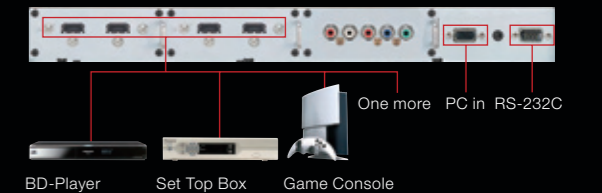

Watch movies in a darkened, theater-like atmosphere.

Playing games

Crisp, vivid colours make games even more exciting.

Watching sports

Show fast-moving athletes in vibrant colours.

Customise your system

Single-cable connection to other AV devices, PCs, game machines, and other equipment is fast and easy thanks to four HDMI terminals, a PC-in terminal, an RS-232C terminal, and more. Adding or replacing other devices is also simple with an optional Terminal Board.

Process images with the Internal Scaler Bypass Function

With this advanced function, you can process images exactly the way you want them. It lets you convert the image with your existing scaler instead of using the display's built-in scaler.

Sophisticated Design

The aluminum bezel has a beautiful hairline finish.

The display is both beautiful and easy to view.

An attractive 3D logo plate enhances quality.

TH-65VX100

TH-50VX100

Dimensions (Unit:mm)