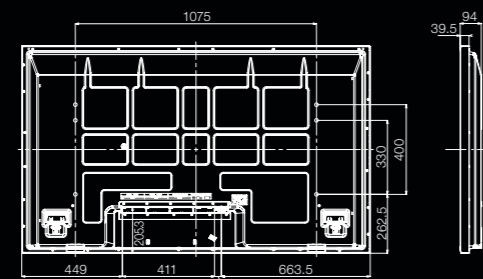

Sophisticated Design

The aluminum bezel has a beautiful hairline finish.

The display is both beautiful and easy to view.

An attractive 3D logo plate enhances quality.

Dimensions (Unit:mm)

With the optional pedestal attached

With the optional pedestal attached

Specifications