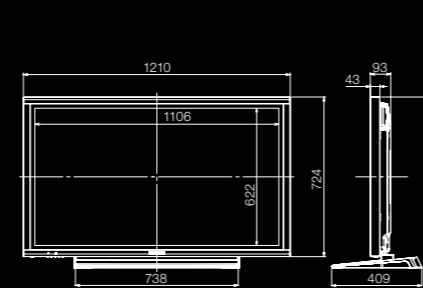

TH-50VX100

With the optional pedestal attached