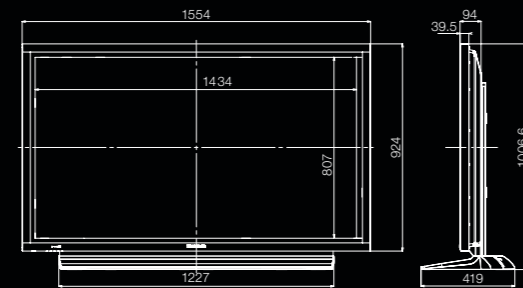

Dimensions (Unit:mm)

TH-65VX100

With the optional pedestal attached