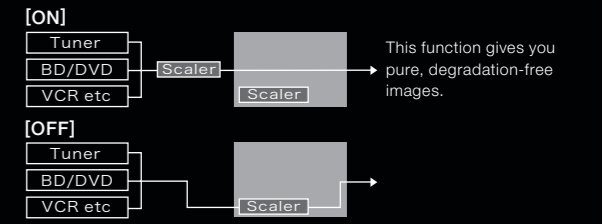

Watch movies in a darkened, theater-like atmosphere.

Playing games

Crisp, vivid colours make games even more exciting.

Watching sports

Show fast-moving athletes in vibrant colours.

Customise your system

Single-cable connection to other AV devices, PCs, game machines, and other equipment is fast and easy thanks to four HDMI terminals, a PC-in terminal, an RS-232C terminal, and more. Adding or replacing other devices is also simple with an optional Terminal Board.

Process images with the Internal Scaler Bypass Function

With this advanced function, you can process images exactly the way you want them. It lets you convert the image with your existing scaler instead of using the display's built-in scaler.

Sophisticated Design

The aluminum bezel has a beautiful hairline finish.

The display is both beautiful and easy to view.

An attractive 3D logo plate enhances quality.

TH-65VX100

TH-50VX100

Dimensions (Unit:mm)