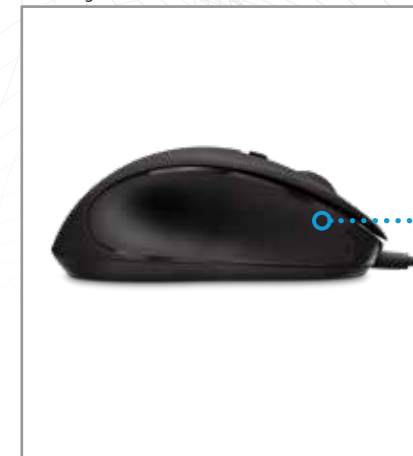

Developed for right-handed users featuring a rubberized grip for optimal control

Designed and contoured for a comfortable all day grip

MW500

Vertical Ergonomic 6-Button Wireless Optical Mouse

- Vertical design promotes a more natural hand position and the concave thumb rest reduces pressure on the wrist
- Mouse features a soft-touch rubberized finish for a non-slip grip
- Precision optical engine for improved tracking
- Adjust cursor speed with with 800, 1200, & 1600 DPI settings
- 6-Buttons, Forward, Back, DPI, Wheel, Left and Right

Natural vertical position keeps forearm upright

MW400

Ergonomic Wireless Optical Mouse

- 10m range via 2.4GHz wireless technology
- Soft rubber grips on thumb rest helps maintain correct ergonomic hand and wrist position
- 7-Buttons with forward, backward, left, right, wheel, dpi +, dpi - functions
- Adjust dpi sensitivity for smooth and precise tracking: 800, 1200, 1600dpi
- 2-AAA batteries included for out of the box productivity

Ergonomic vertical design to relieve wrist pressure

Soft touch finish

MU300

Professional USB Optical Mouse

- Contoured ambidextrous mouse with soft rubber grips for user comfort
- 6-Buttons with forward and backward buttons for web browsing
- 1.8m (6ft) USB cable for dependable wired connection
- 2-adjustable dpi settings 1000 & 1600dpi

Ambidextrous design. Use with either left or right hand.

Compact design to take on the go

MU200

Low Profile USB Optical Mouse

- Comfortable, low profile design
- Optical sensors provide precise and swift cursor movement
- 4-Button with 2 adjustable dpi settings 1000 & 1600dpi
- Plug and Play confidence with USB wired connection reliability
- Ambidextrous design for comfort in either hand