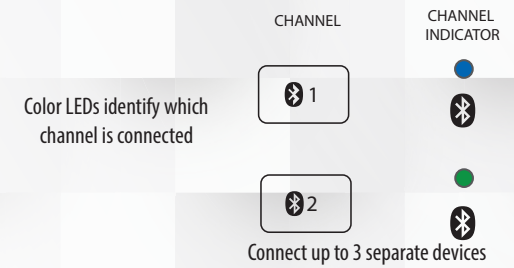

Low profile scissor keys for quieter typing

Full size keyboard

Ultra-slim design

Tilt angle design provides a comfortable typing position

400 SERIES

Ergonomic Wireless Keyboard, Mouse & Keypad Combo

- Split ergonomic design – encourages natural hand, wrist, and forearm positions
- Reverse tilt angle on keyboard – to promote a relaxed, natural angle for your wrist
- Palm rest area – provides support and promotes a neutral wrist position
- Wireless Ergonomic Mouse helps maintain natural hand and wrist position
- Separate numeric keypad provides greater flexibility for workspace setup